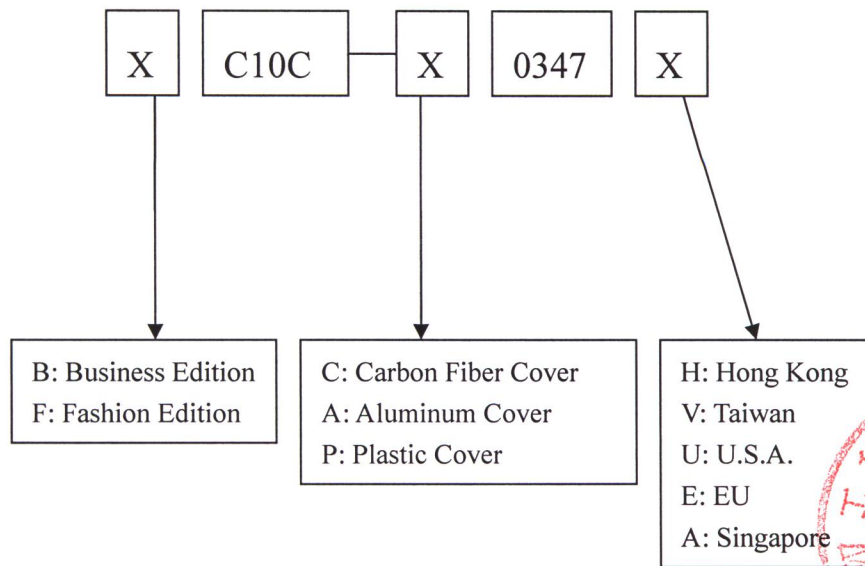

MODEL DESCRIPTION AND DIFFERENCE

The model of XC10C-X0347X series TouchPad description:

The XC10C-X0347X series TouchPad are all-touch-control tablet PC.

They have the same configuration, function and power system.

We Hanwang Technology Co., Ltd. hereby declare that the layouts of the PCB in the XC10C-X0347X series are same, and the sizes are same too.

We'll be responsible for any consequences caused by other differences in the XC10C-X0347X series.