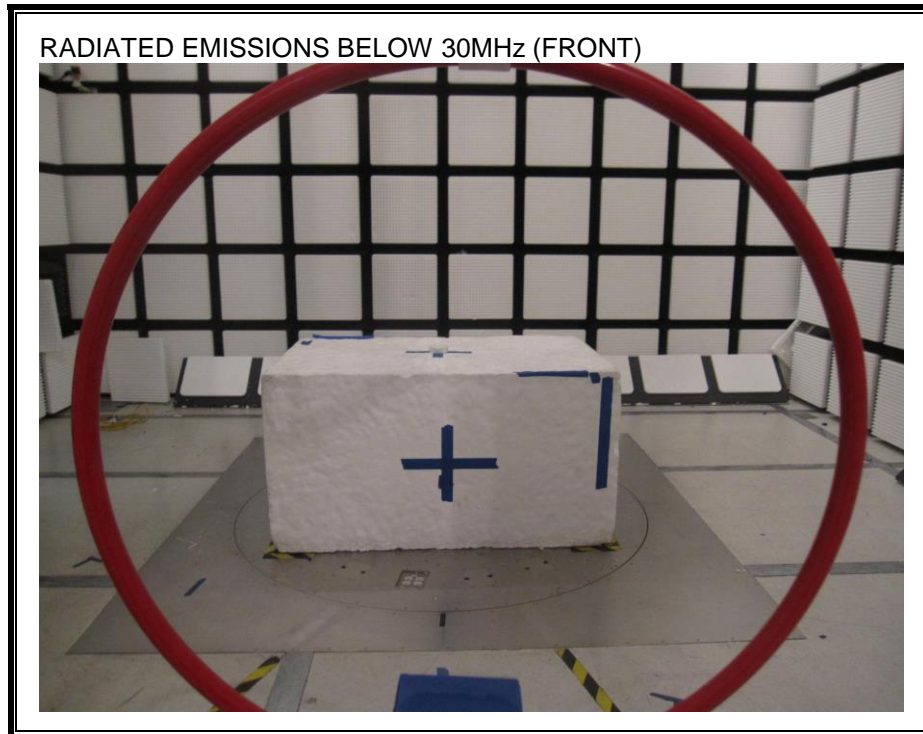

### ANTENNA PORT

**RADIATED EMISSION FOR PORTABLE CONFIGURATION – X ORIENTATION**

**RADIATED EMISSION FOR PORTABLE CONFIGURATION – Y ORIENTATION**

**RADIATED EMISSION FOR PORTABLE CONFIGURATION – Z ORIENTATION**

**RADIATED EMISSION BELOW 30 MHz**

**RADIATED EMISSION ABOVE 30 MHz**

**END OF REPORT**