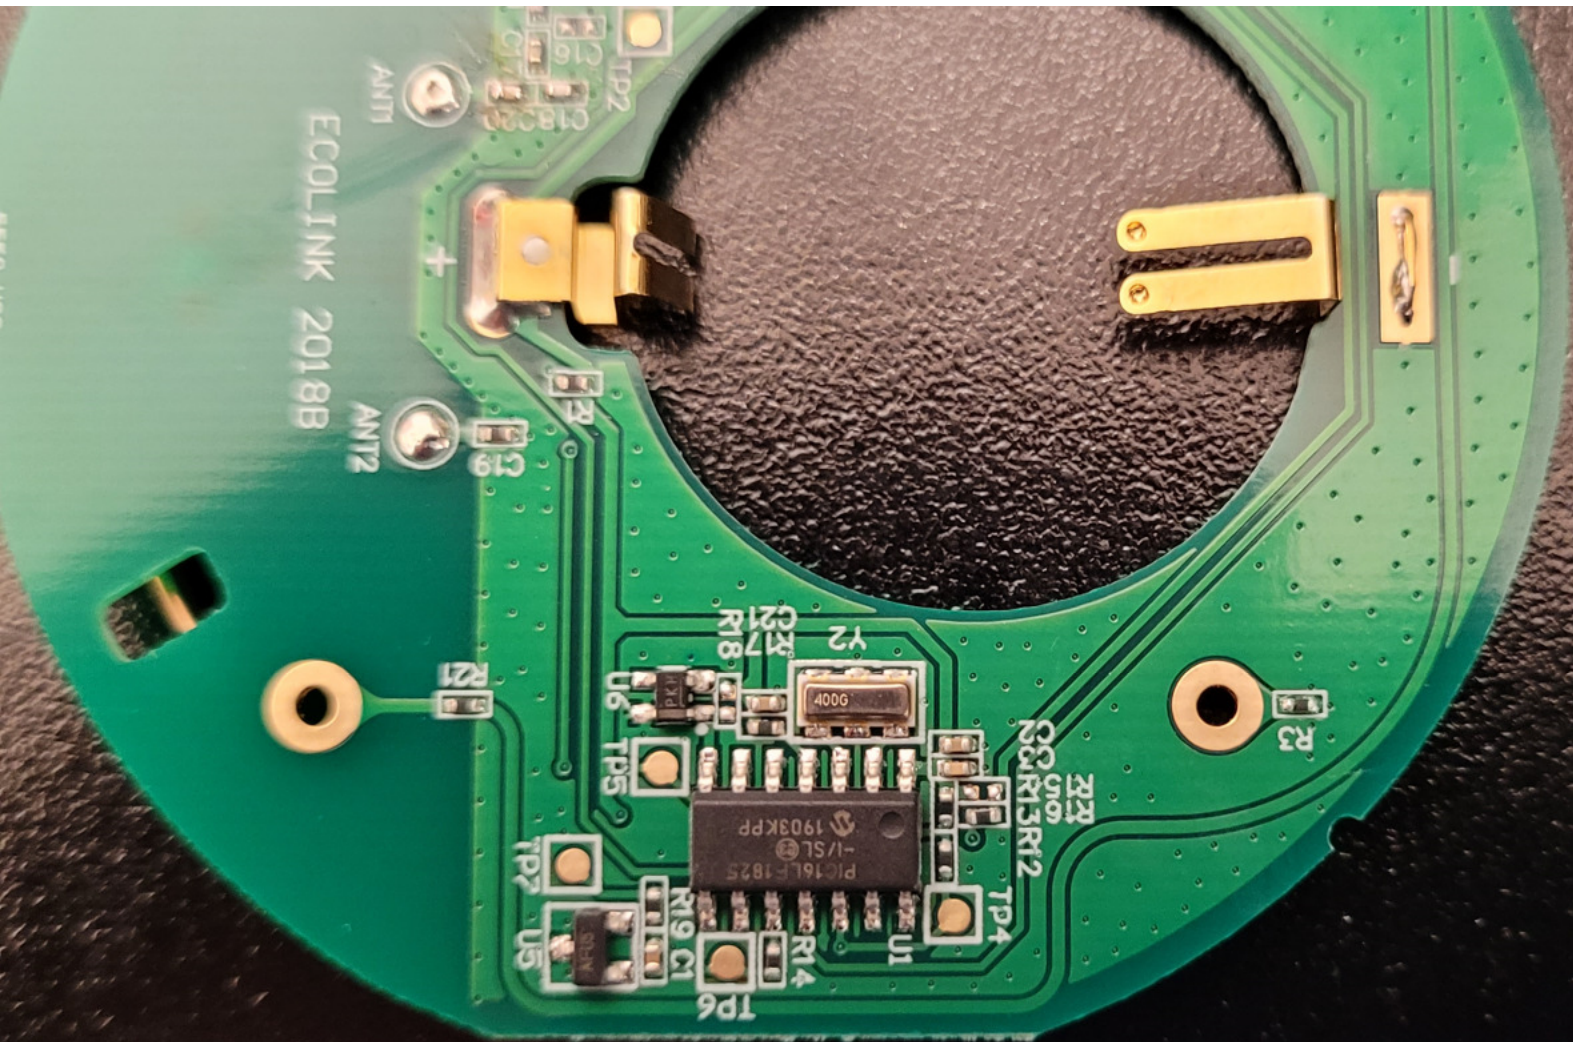

ECOLINK 2018B

ANTI1

ANTI2

PIC16LF1825
-I/SL
1903KPP

400G

R21

R3

TP6
TP5
TP4
TP3
TP2
TP1

U6
U5
U4
U3
U2
U1

Y2
Y1

C19
C18
C17
C16
C15
C14
C13
C12
C11
C10
C9
C8
C7
C6
C5
C4
C3
C2
C1