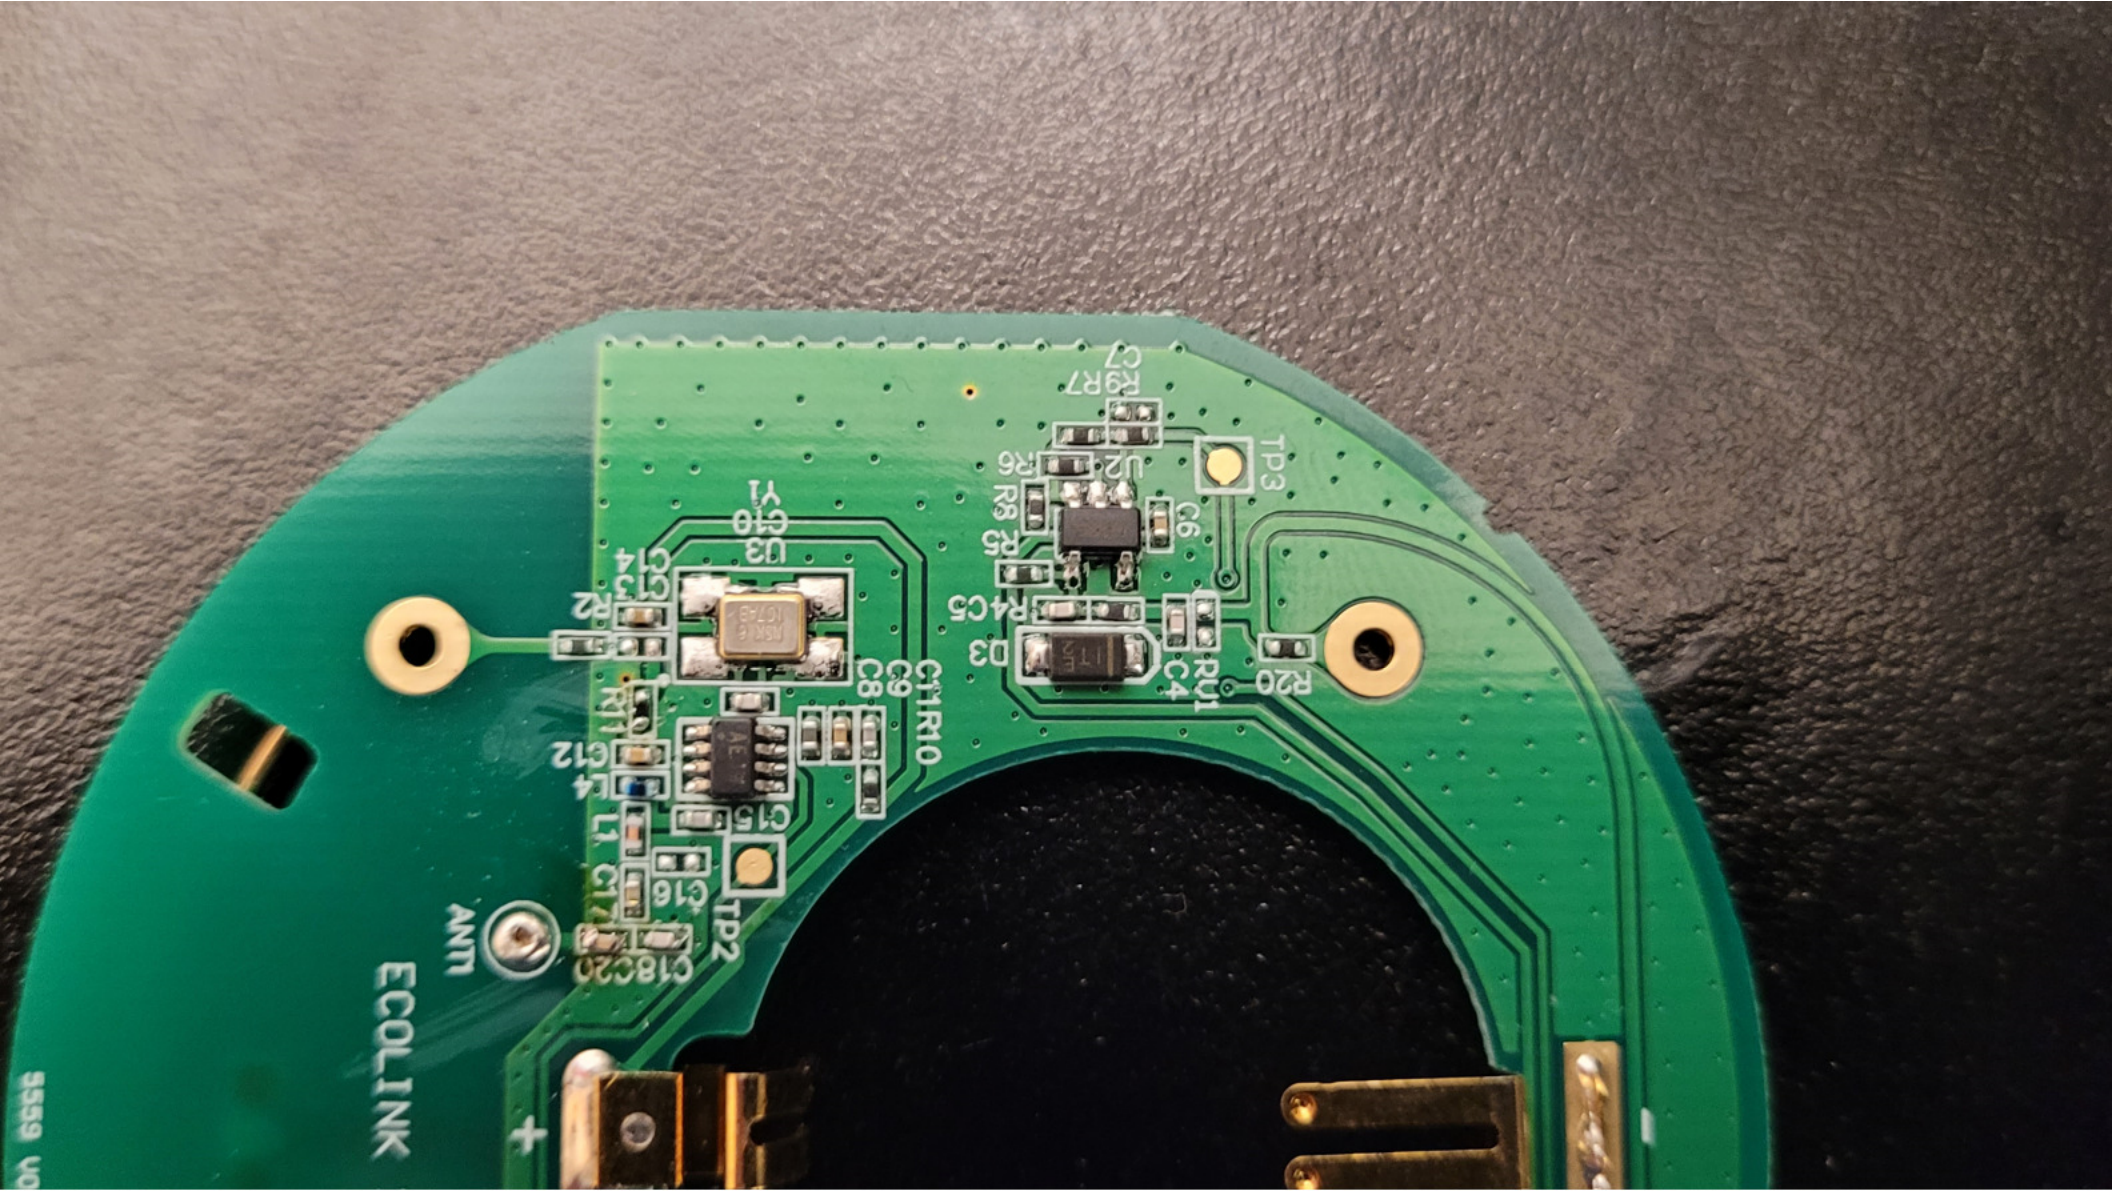

ECOLINK

ANT1

+

9559 V0

U3
G10
Y1
C13
R2
R1
L1
C17
C16
C15
C14
C13
C12
C11
C10
C9
C8
C7
R9
R8
R7
R6
R5
R4
R3
R2
R1
D3
U2
U1
C6
C4
C3
C2
C1
TP3
TP2
R20