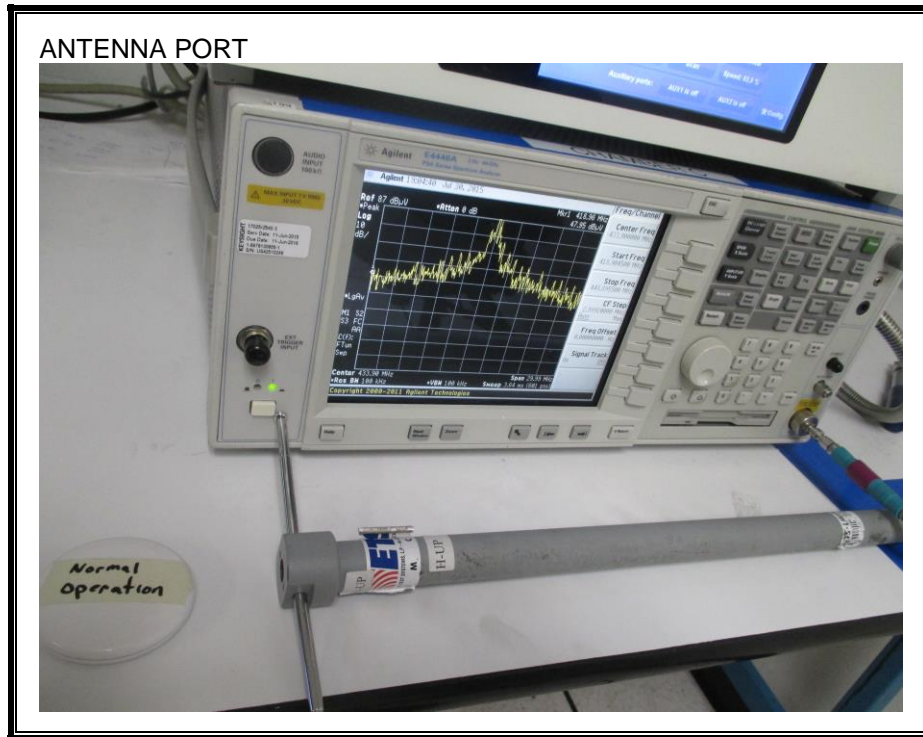

9. SETUP PHOTOS

ANTENNA PORT

RADIATED EMISSION FOR PORTABLE CONFIGURATION – X ORIENTATION

RADIATED EMISSION FOR PORTABLE CONFIGURATION – Y ORIENTATION

RADIATED EMISSION FOR PORTABLE CONFIGURATION – Z ORIENTATION

RADIATED EMISSION BELOW 30 MHz

RADIATED EMISSION ABOVE 30 MHz

END OF REPORT