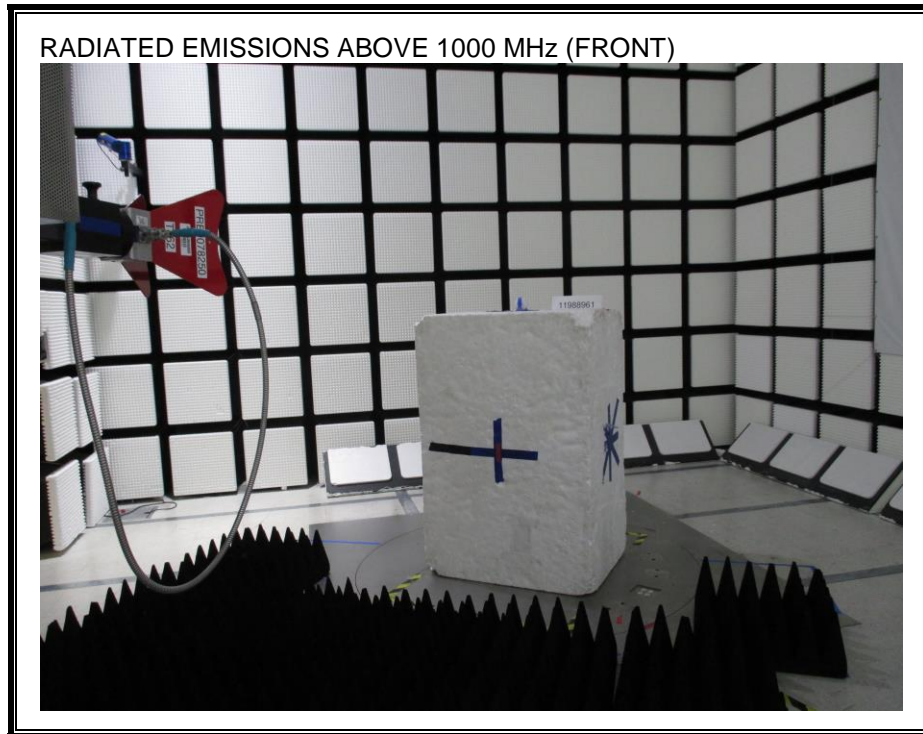

8. SETUP PHOTOS

RADIATED EMISSION FOR PORTABLE CONFIGURATION

RADIATED EMISSION BELOW 30 MHz

RADIATED EMISSION ABOVE 30 MHz

RADIATED EMISSIONS ABOVE 30 MHz (FRONT)

RADIATED EMISSIONS ABOVE 30 MHz (BACK)

RADIATED EMISSION ABOVE 1 GHz