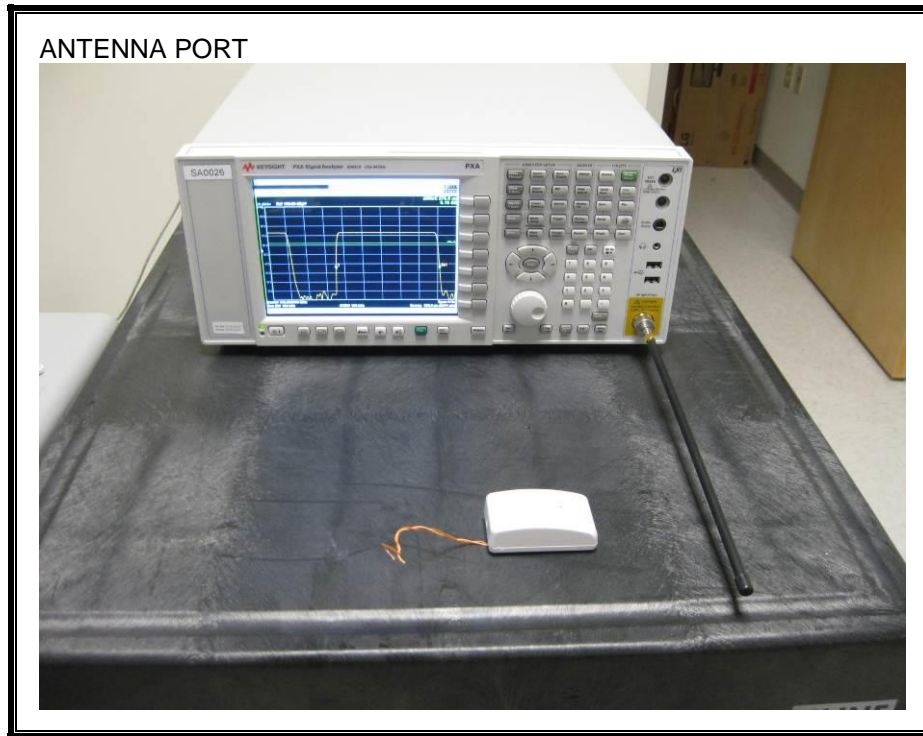

9. SETUP PHOTOS

ANTENNA PORT

RADIATED EMISSION FOR PORTABLE CONFIGURATION – X ORIENTATION

RADIATED EMISSION FOR PORTABLE CONFIGURATION – Y ORIENTATION

RADIATED EMISSION FOR PORTABLE CONFIGURATION – Z ORIENTATION

RADIATED EMISSION BELOW 1000 MHz

RADIATED EMISSION ABOVE 1000 MHz

END OF REPORT