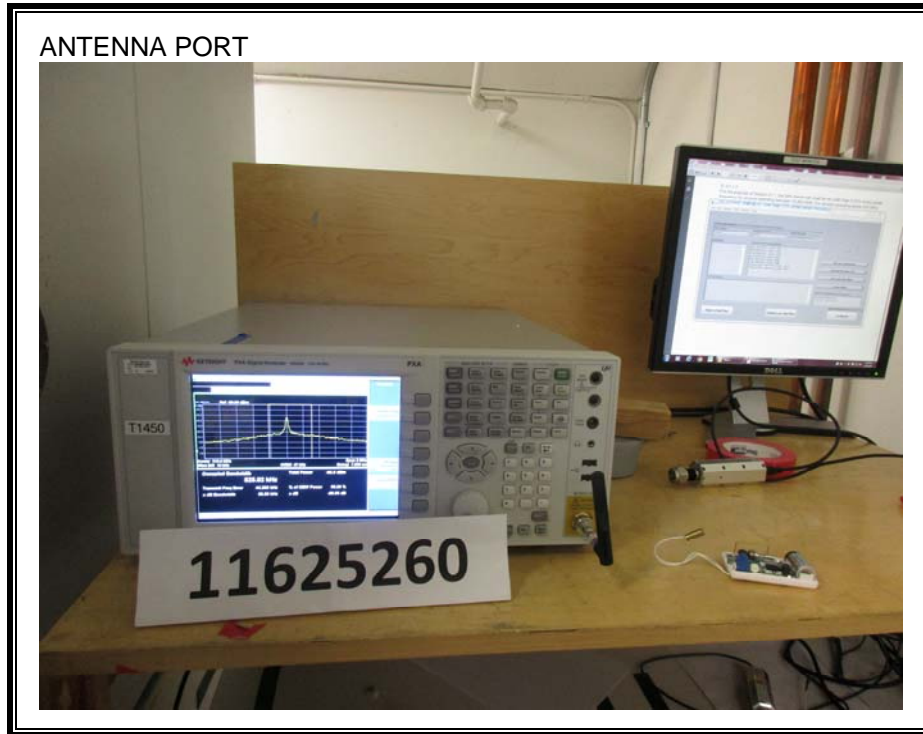

9. SETUP PHOTOS

ANTENNA PORT

RADIATED EMISSION FOR PORTABLE CONFIGURATION – X ORIENTATION

RADIATED EMISSION FOR PORTABLE CONFIGURATION – Y ORIENTATION

RADIATED EMISSION FOR PORTABLE CONFIGURATION – Z ORIENTATION