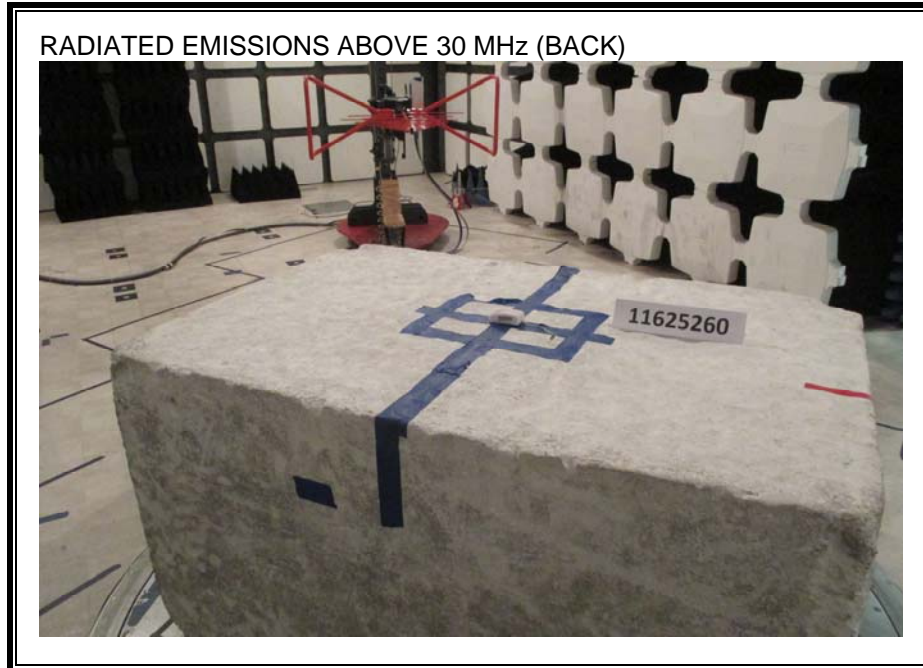

9. SETUP PHOTOS

ANTENNA PORT

RADIATED EMISSION FOR PORTABLE CONFIGURATION – X ORIENTATION

RADIATED EMISSION FOR PORTABLE CONFIGURATION – Y ORIENTATION

RADIATED EMISSION FOR PORTABLE CONFIGURATION – Z ORIENTATION

RADIATED EMISSION BELOW 30 MHz

RADIATED EMISSION ABOVE 30 MHz

END OF REPORT