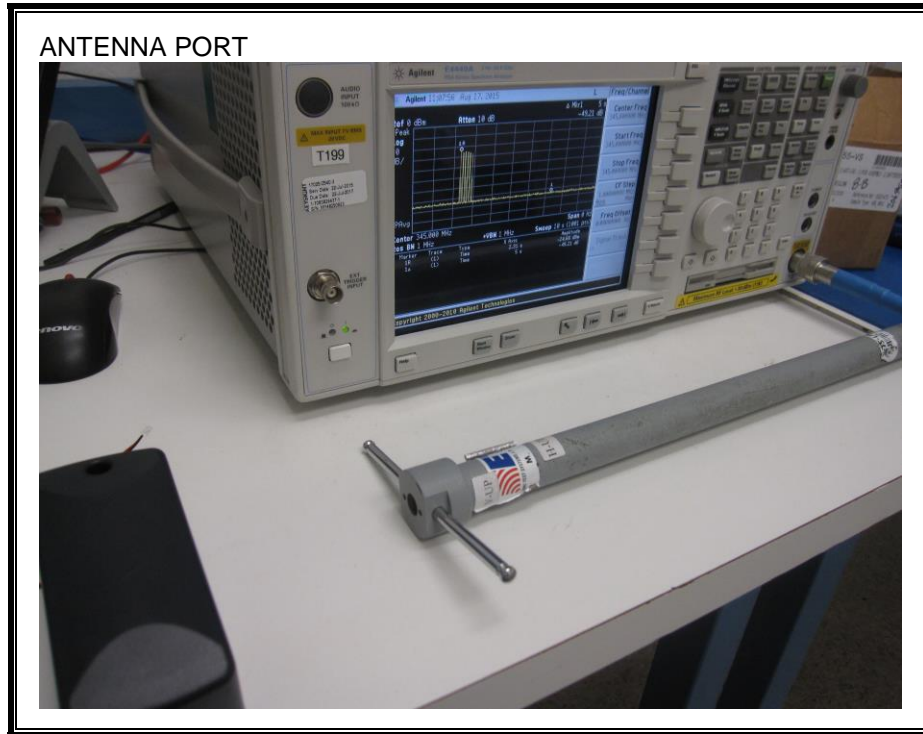

9. SETUP PHOTOS

ANTENNA PORT

RADIATED EMISSION FOR PORTABLE CONFIGURATION – X ORIENTATION

RADIATED EMISSION FOR PORTABLE CONFIGURATION – Y ORIENTATION

RADIATED EMISSION FOR PORTABLE CONFIGURATION – Z ORIENTATION

RADIATED EMISSION BELOW 30 MHz

RADIATED EMISSION ABOVE 30 MHz

END OF REPORT