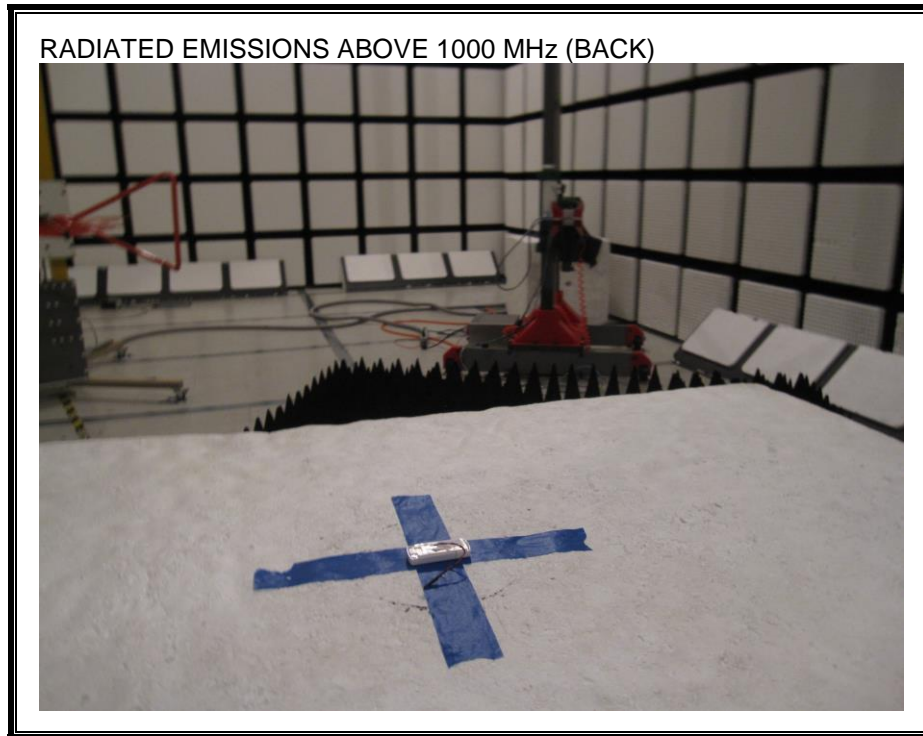

9. SETUP PHOTOS

ANTENNA PORT

RADIATED EMISSION FOR PORTABLE CONFIGURATION – X ORIENTATION

RADIATED EMISSION FOR PORTABLE CONFIGURATION – Y ORIENTATION

RADIATED EMISSION FOR PORTABLE CONFIGURATION – Z ORIENTATION

RADIATED EMISSION BELOW 30 MHz

RADIATED EMISSION ABOVE 30 MHz

END OF REPORT