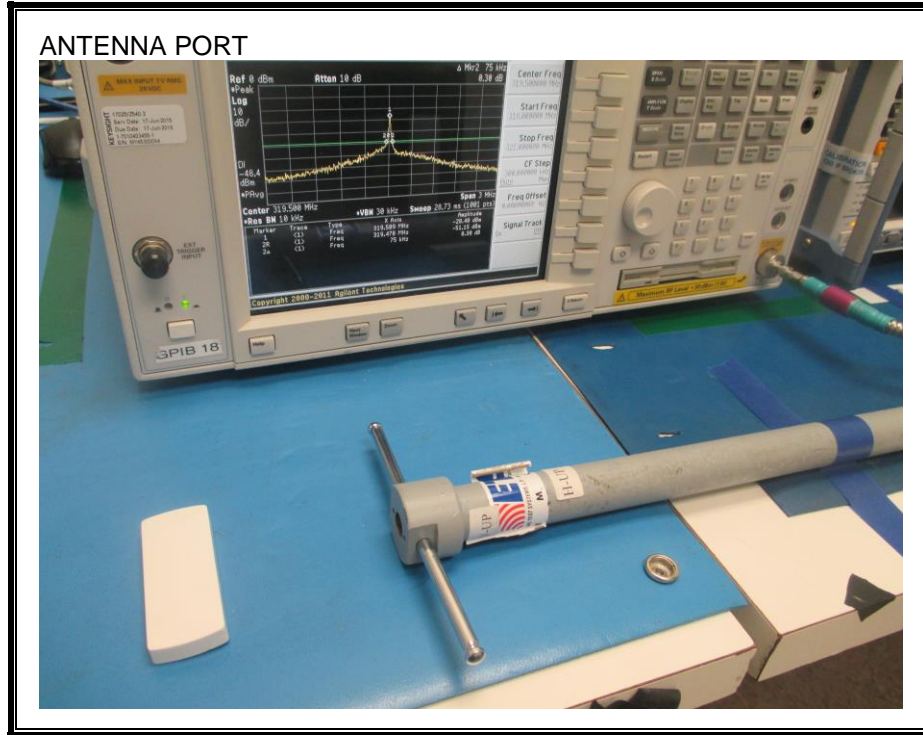

9. SETUP PHOTOS

ANTENNA PORT

RADIATED EMISSION FOR PORTABLE CONFIGURATION – X ORIENTATION

RADIATED EMISSION FOR PORTABLE CONFIGURATION – Y ORIENTATION

RADIATED EMISSION FOR PORTABLE CONFIGURATION – Z ORIENTATION