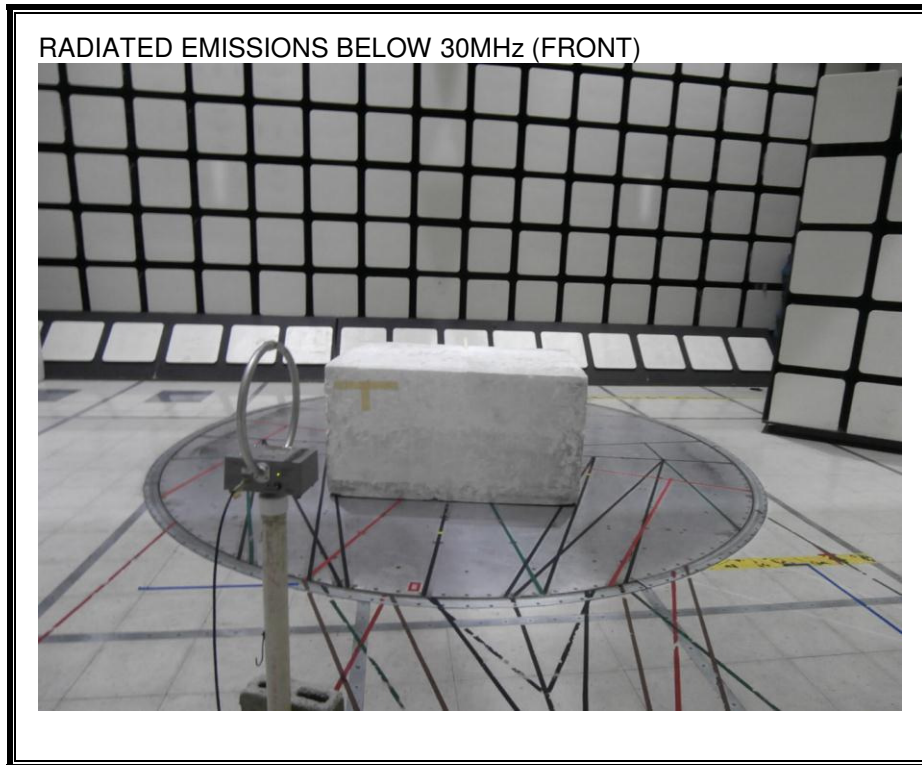

9. SETUP PHOTOS

ANTENNA PORT

RADIATED EMISSION FOR PORTABLE CONFIGURATION – X ORIENTATION

RADIATED EMISSION FOR PORTABLE CONFIGURATION – Y ORIENTATION

RADIATED EMISSION FOR PORTABLE CONFIGURATION – Z ORIENTATION

RADIATED EMISSION BELOW 30 MHz

RADIATED EMISSION ABOVE 30 MHz

RADIATED EMISSIONS ABOVE 30 MHz (BACK)

END OF REPORT