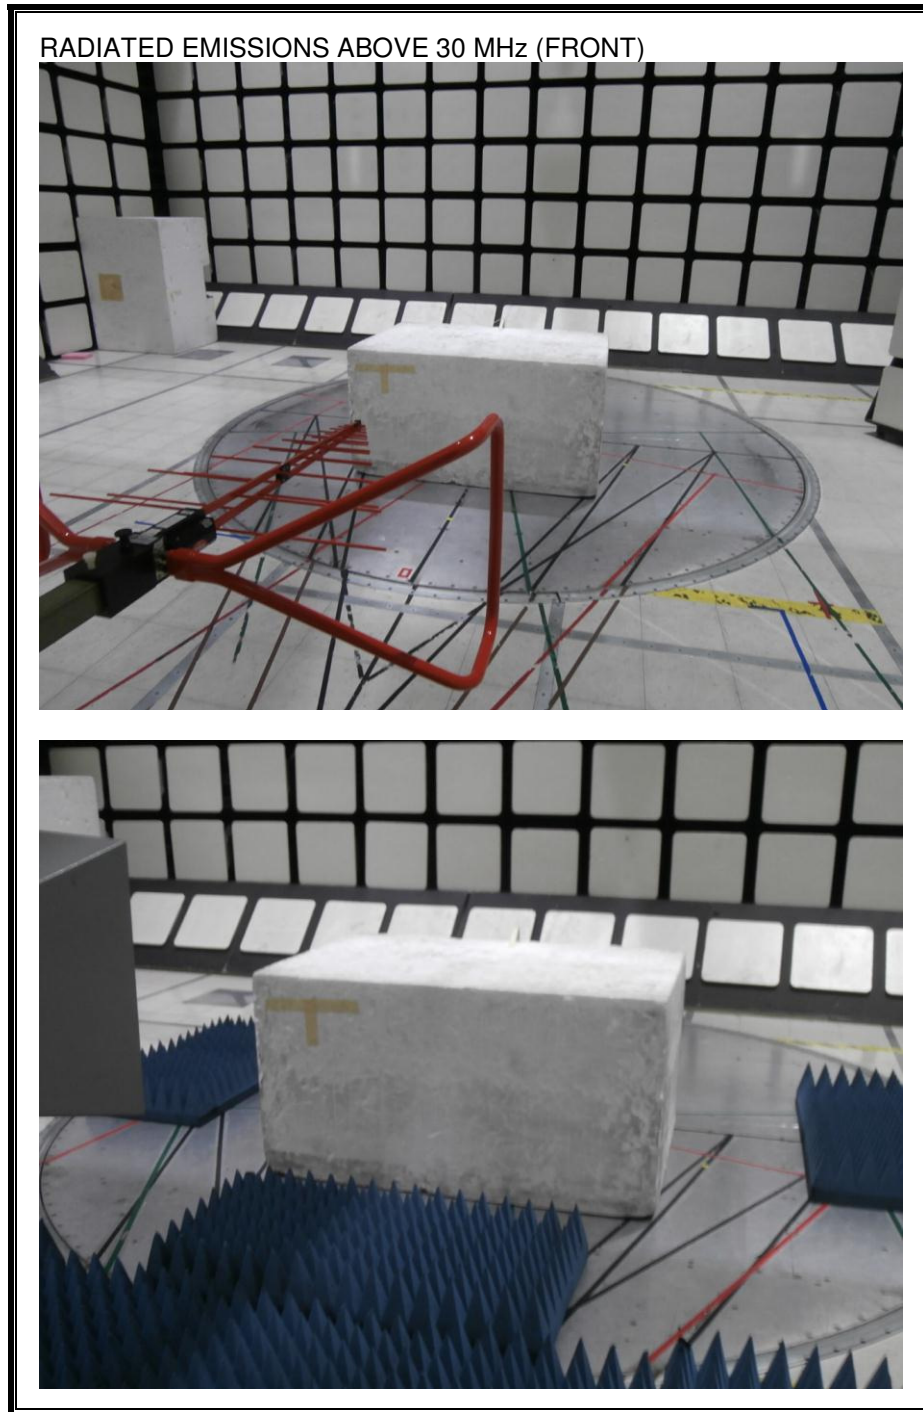

9. SETUP PHOTOS

ANTENNA PORT

RADIATED EMISSION FOR PORTABLE CONFIGURATION – X ORIENTATION

RADIATED EMISSION FOR PORTABLE CONFIGURATION – Y ORIENTATION

RADIATED EMISSION FOR PORTABLE CONFIGURATION – Z ORIENTATION

RADIATED EMISSION BELOW 30 MHz

RADIATED EMISSION ABOVE 30 MHz

RADIATED EMISSIONS ABOVE 30 MHz (BACK)

END OF REPORT