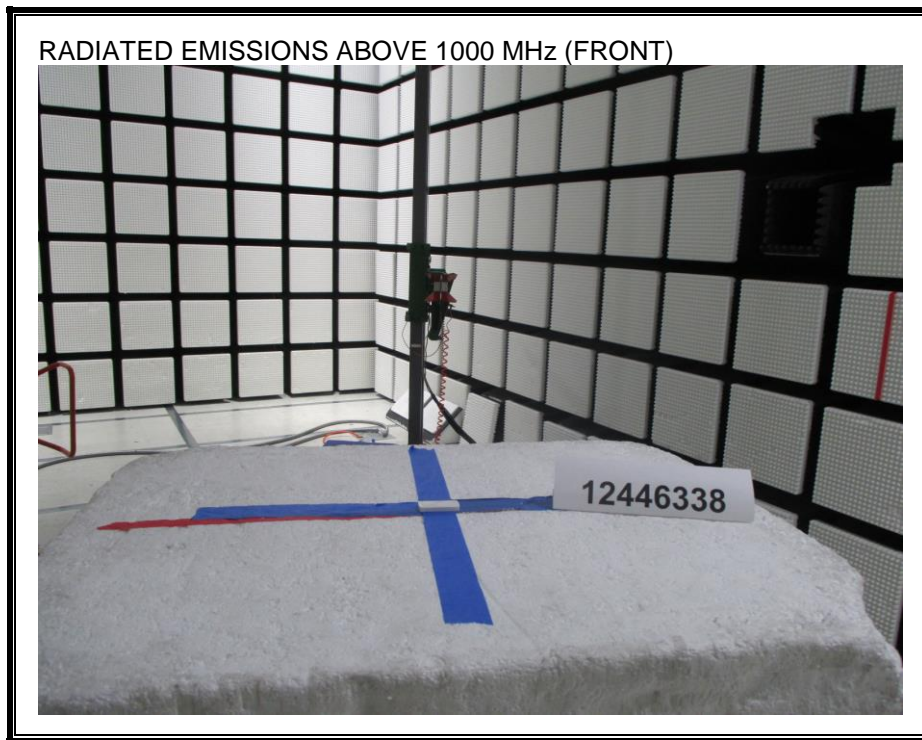

9. SETUP PHOTOS

RADIATED EMISSION FOR PORTABLE CONFIGURATION

RADIATED EMISSION BELOW 30 MHz

RADIATED EMISSION ABOVE 30 MHz

RADIATED EMISSION ABOVE 1 GHz

END OF REPORT