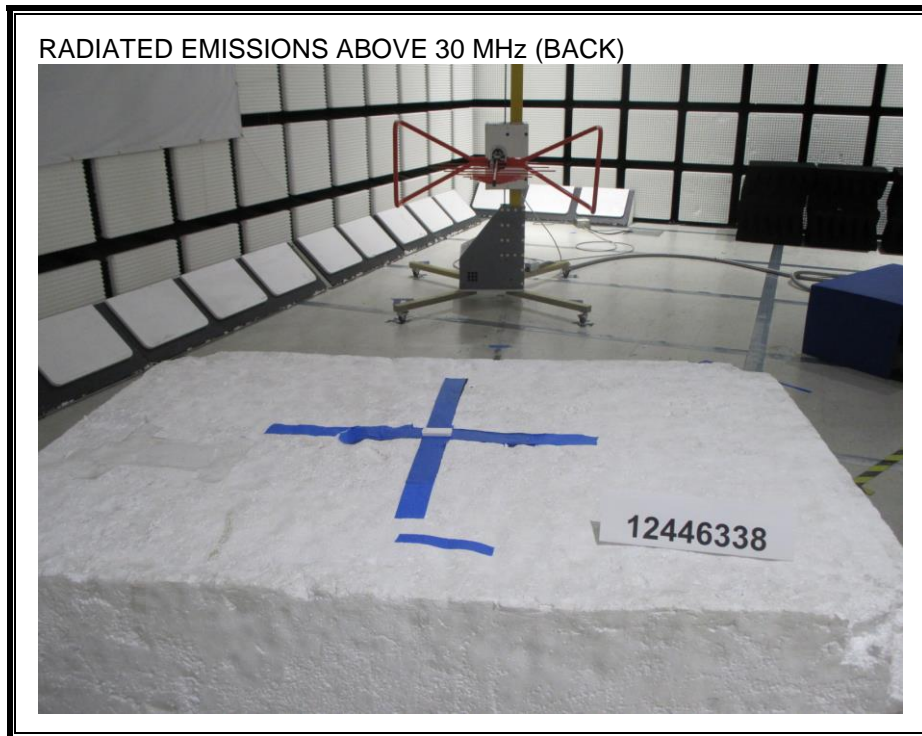

9. SETUP PHOTOS

RADIATED EMISSION FOR PORTABLE CONFIGURATION

RADIATED EMISSION BELOW 30 MHz

RADIATED EMISSION ABOVE 30 MHz

RADIATED EMISSION ABOVE 1 GHz

END OF REPORT