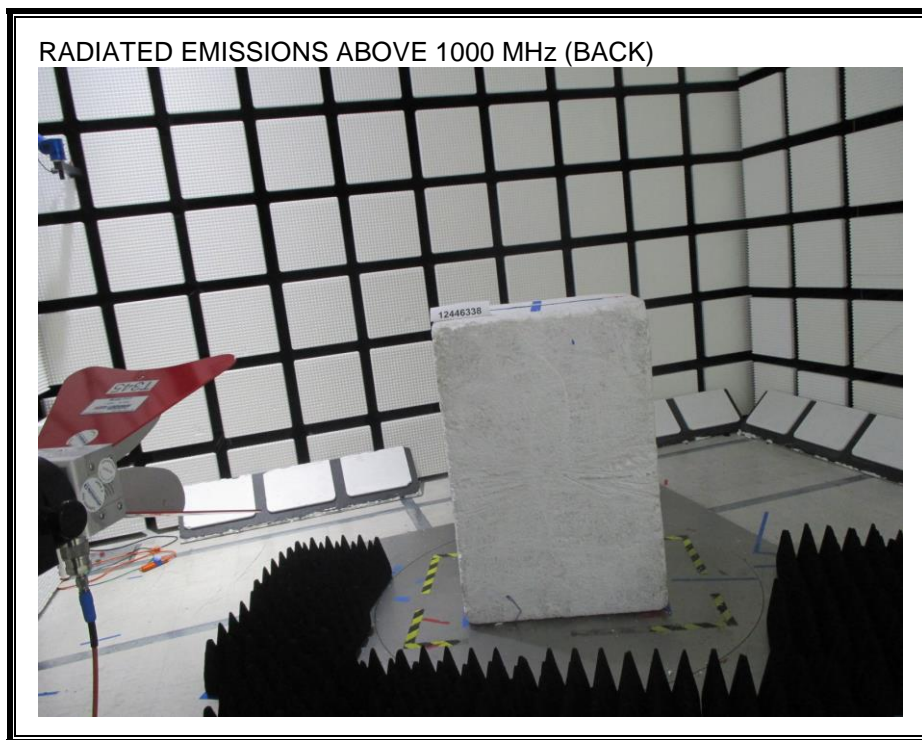

9. SETUP PHOTOS

RADIATED EMISSION FOR PORTABLE CONFIGURATION

RADIATED EMISSION BELOW 30 MHz

RADIATED EMISSION ABOVE 30 MHz

RADIATED EMISSION ABOVE 1 GHz

END OF REPORT