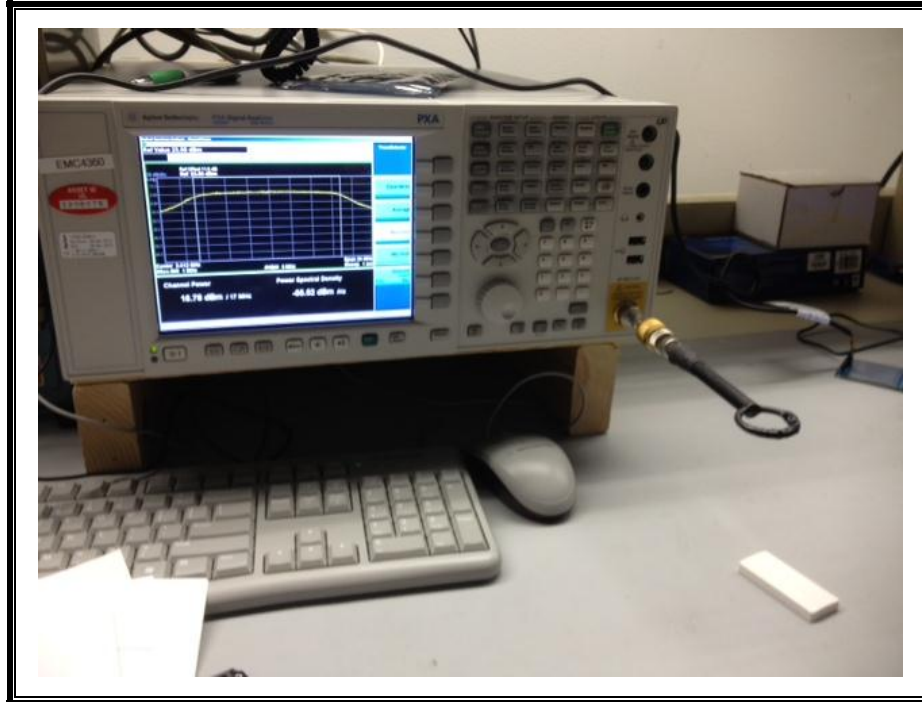

9. SETUP PHOTOS

Near Field Measurements

RADIATED EMISSION FOR PORTABLE CONFIGURATION – X ORIENTATION

RADIATED EMISSION FOR PORTABLE CONFIGURATION – Y ORIENTATION

RADIATED EMISSION FOR PORTABLE CONFIGURATION – Z ORIENTATION

RADIATED EMISSION