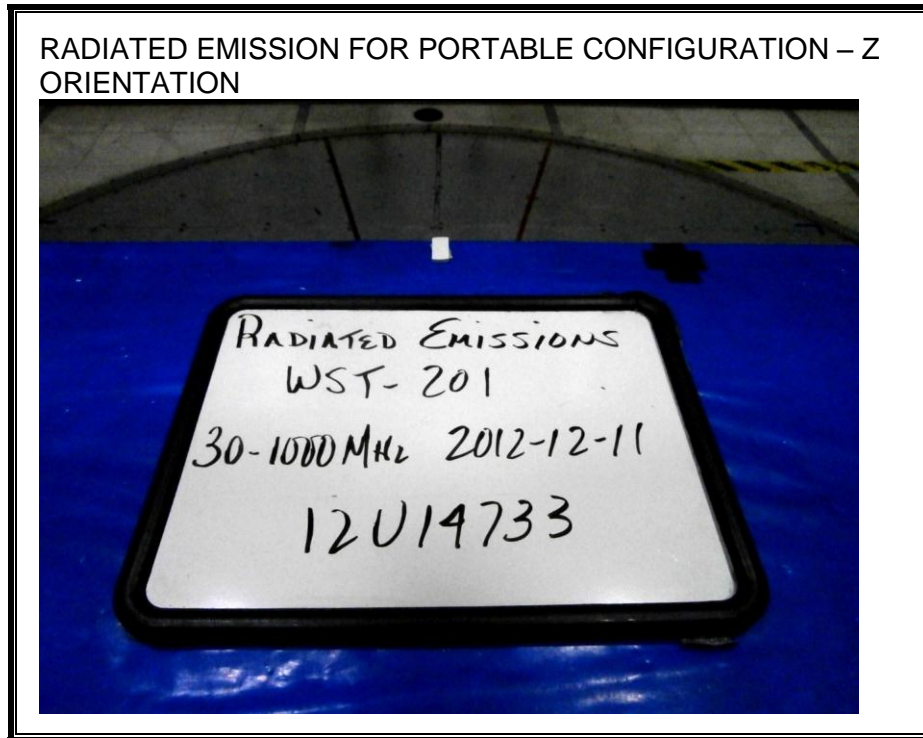

9. SETUP PHOTOS

ANTENNA PORT

RADIATED EMISSION FOR PORTABLE CONFIGURATION – X ORIENTATION

RADIATED EMISSION FOR PORTABLE CONFIGURATION – Y ORIENTATION

RADIATED EMISSION FOR PORTABLE CONFIGURATION – Z ORIENTATION