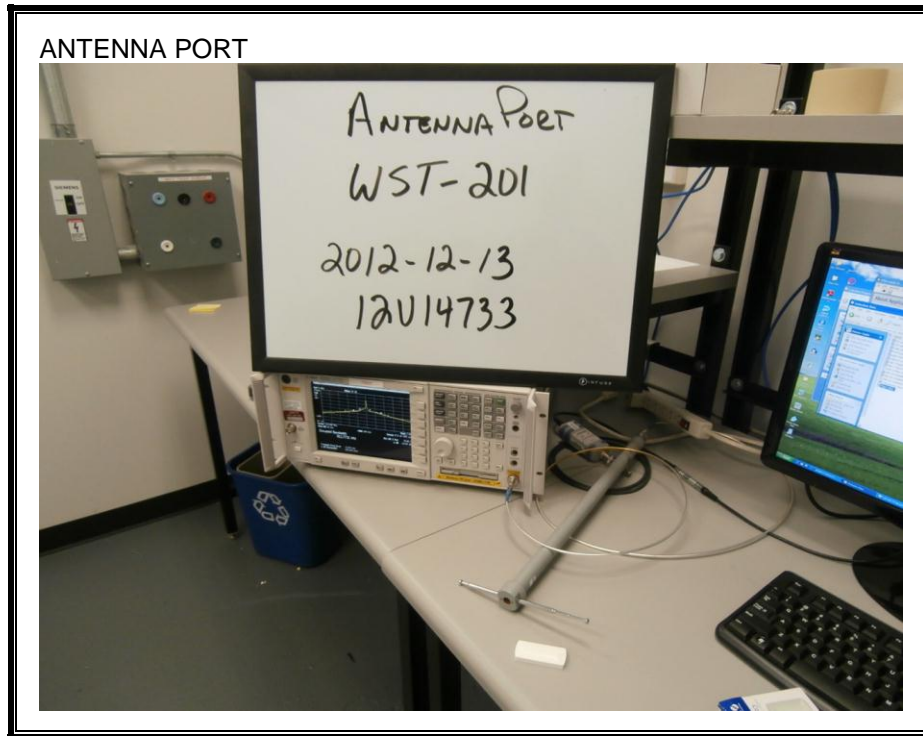

9. SETUP PHOTOS

ANTENNA PORT

RADIATED EMISSION FOR PORTABLE CONFIGURATION – X ORIENTATION

RADIATED EMISSION FOR PORTABLE CONFIGURATION – Y ORIENTATION

RADIATED EMISSION FOR PORTABLE CONFIGURATION – Z ORIENTATION