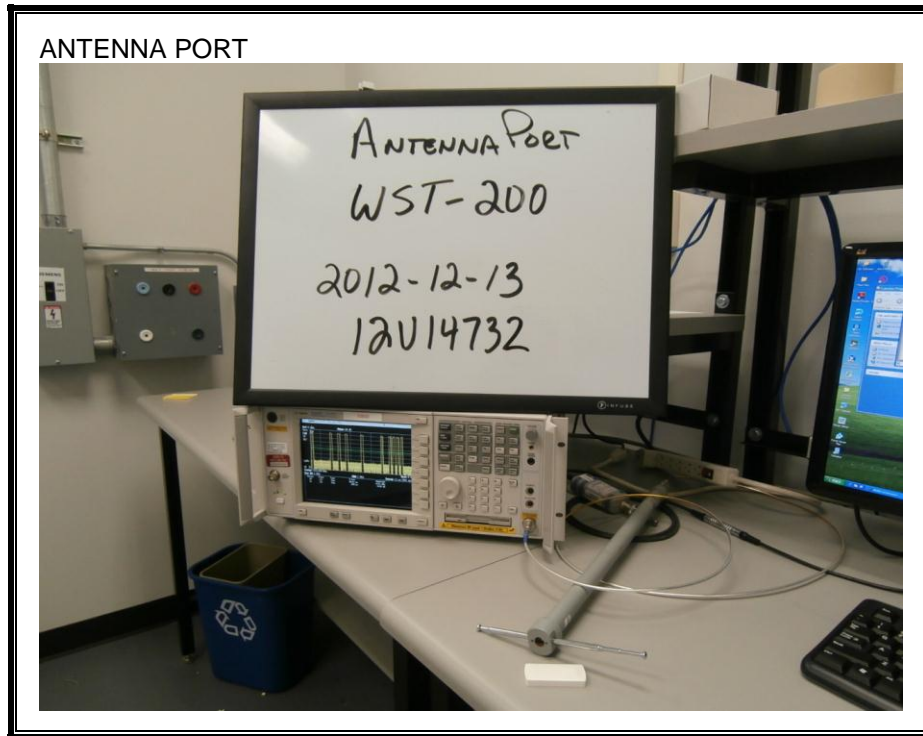

9. SETUP PHOTOS

ANTENNA PORT

RADIATED EMISSION FOR PORTABLE CONFIGURATION – X ORIENTATION

RADIATED EMISSION FOR PORTABLE CONFIGURATION – Y ORIENTATION

RADIATED EMISSION FOR PORTABLE CONFIGURATION – Z ORIENTATION