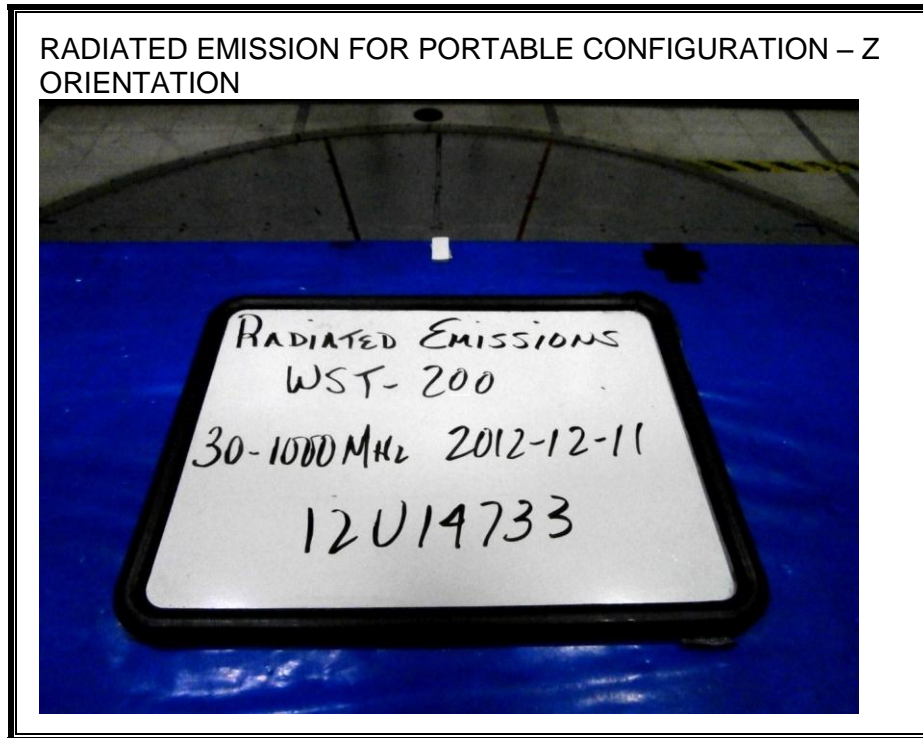

9. SETUP PHOTOS

ANTENNA PORT

RADIATED EMISSION FOR PORTABLE CONFIGURATION – X ORIENTATION

RADIATED EMISSION FOR PORTABLE CONFIGURATION – Y ORIENTATION

RADIATED EMISSION FOR PORTABLE CONFIGURATION – Z ORIENTATION