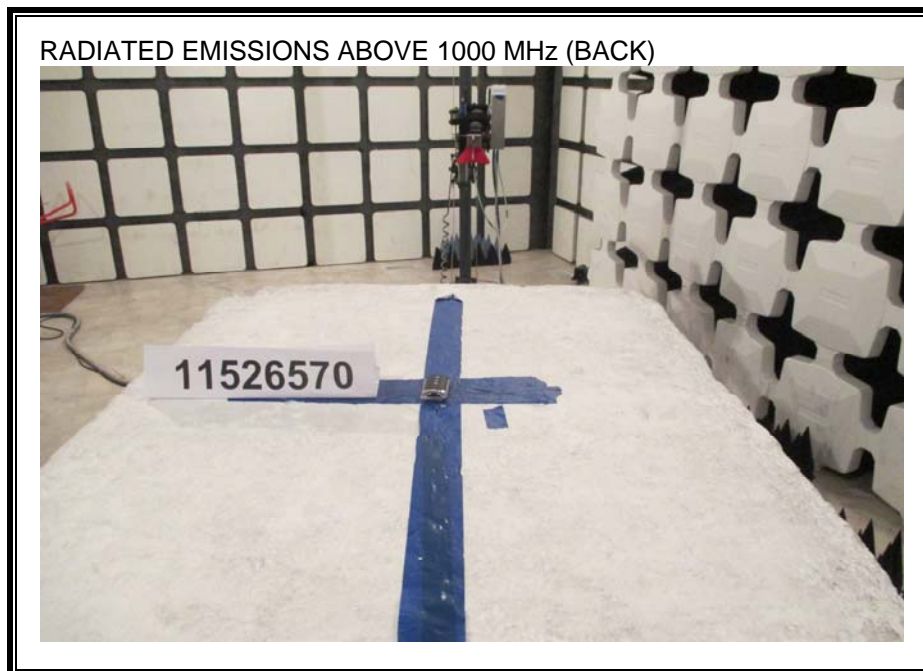

9. SETUP PHOTOS

RADIATED EMISSION FOR PORTABLE CONFIGURATION – X ORIENTATION

RADIATED EMISSION FOR PORTABLE CONFIGURATION – Z
ORIENTATION

RADIATED EMISSION BELOW 30 MHz

RADIATED EMISSION 30 -1000 MHZ

RADIATED EMISSION ABOVE 1000 MHz