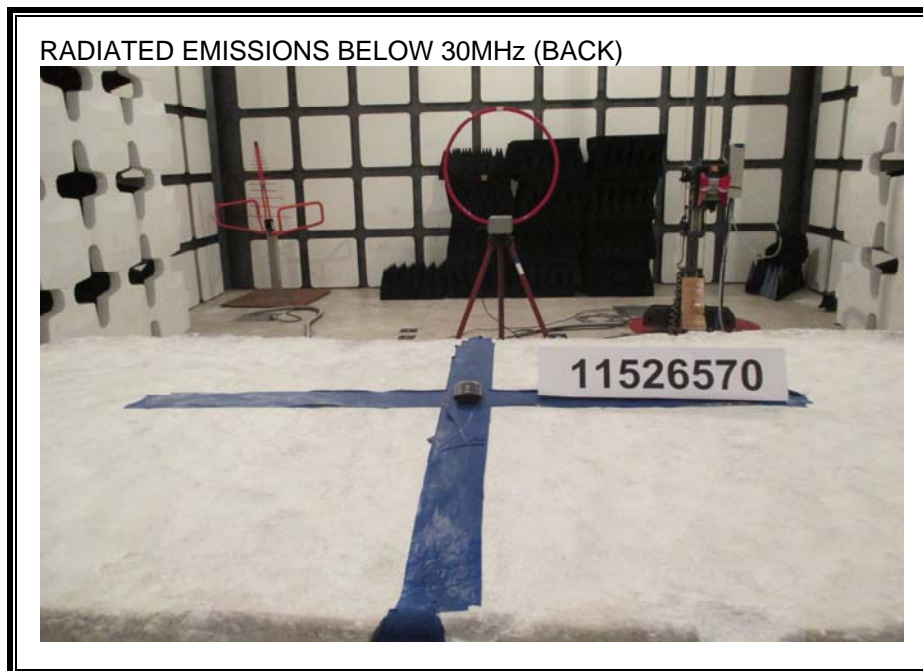

9. SETUP PHOTOS

RADIATED EMISSION FOR PORTABLE CONFIGURATION – X ORIENTATION

RADIATED EMISSION FOR PORTABLE CONFIGURATION – Z
ORIENTATION

RADIATED EMISSION BELOW 30 MHz

RADIATED EMISSION 30 -1000 MHZ

RADIATED EMISSION ABOVE 1000 MHz