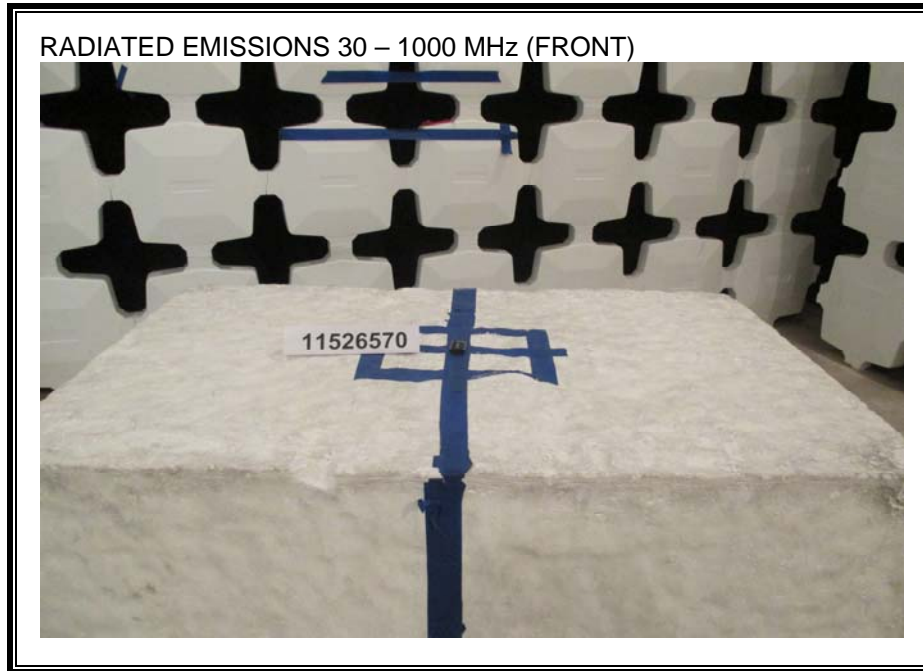

9. SETUP PHOTOS

RADIATED EMISSION FOR PORTABLE CONFIGURATION – X ORIENTATION

RADIATED EMISSION FOR PORTABLE CONFIGURATION – Z
ORIENTATION

RADIATED EMISSION BELOW 30 MHz

RADIATED EMISSION 30 -1000 MHZ

RADIATED EMISSION ABOVE 1000 MHz