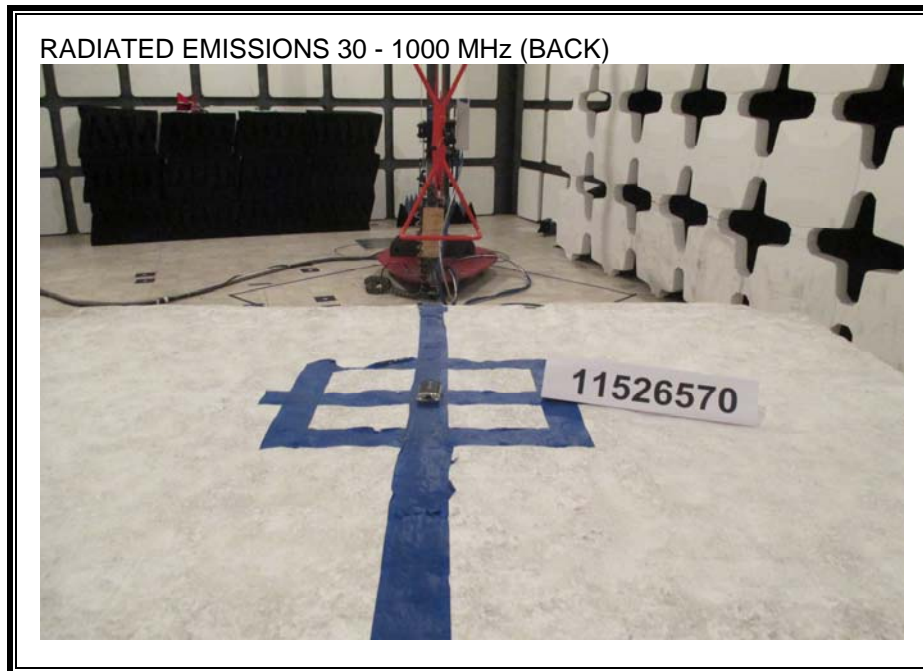

9. SETUP PHOTOS

RADIATED EMISSION FOR PORTABLE CONFIGURATION – X ORIENTATION

RADIATED EMISSION FOR PORTABLE CONFIGURATION – Z
ORIENTATION

RADIATED EMISSION BELOW 30 MHz

RADIATED EMISSION 30 -1000 MHZ

RADIATED EMISSION ABOVE 1000 MHz