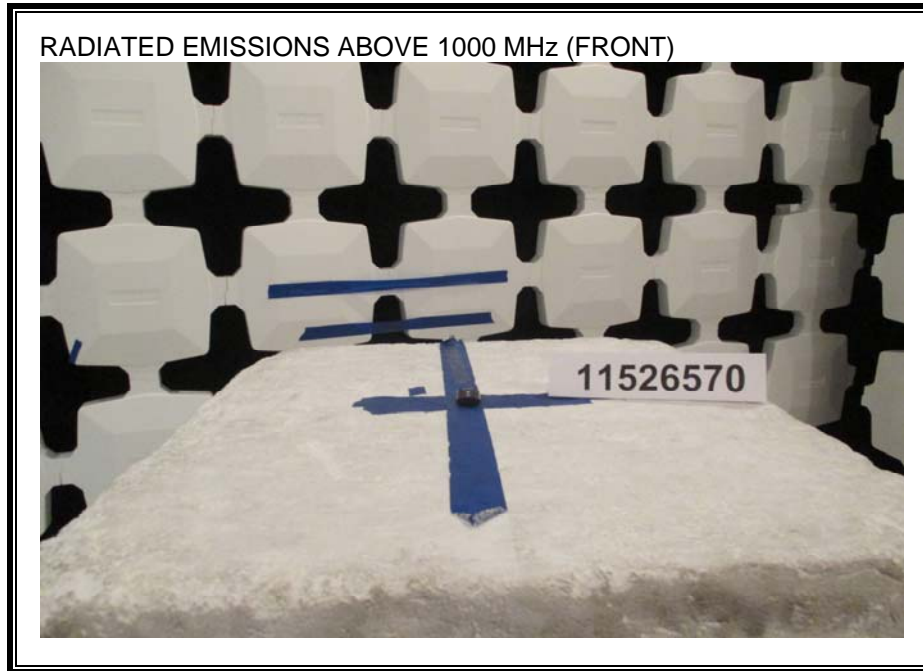

9. SETUP PHOTOS

RADIATED EMISSION FOR PORTABLE CONFIGURATION – X ORIENTATION

RADIATED EMISSION FOR PORTABLE CONFIGURATION – Z
ORIENTATION

RADIATED EMISSION BELOW 30 MHz

RADIATED EMISSION 30 -1000 MHZ

RADIATED EMISSION ABOVE 1000 MHz