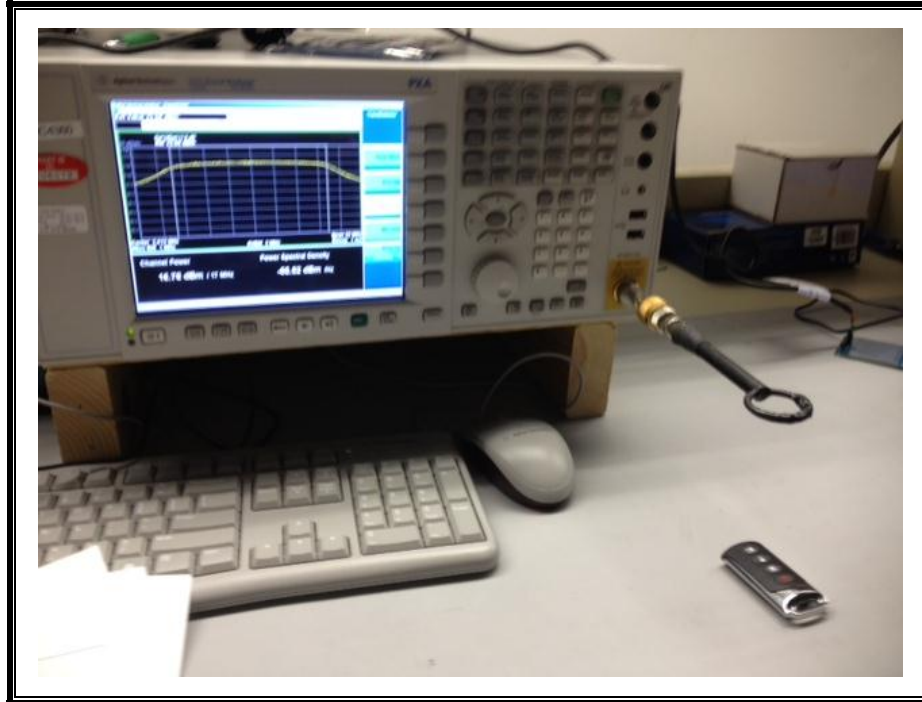

9. SETUP PHOTOS

Near Field Measurements

RADIATED EMISSION FOR PORTABLE CONFIGURATION – X ORIENTATION

RADIATED EMISSION FOR PORTABLE CONFIGURATION – Y ORIENTATION

RADIATED EMISSION FOR PORTABLE CONFIGURATION – Z ORIENTATION

RADIATED EMISSION