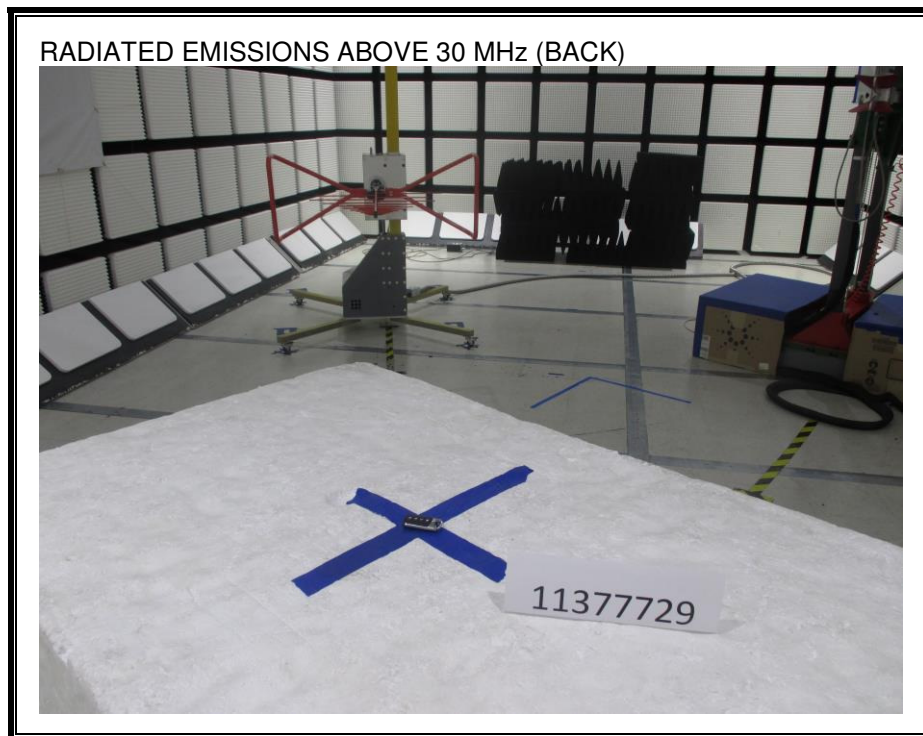

9. SETUP PHOTOS

RADIATED EMISSION FOR PORTABLE CONFIGURATION – X ORIENTATION

RADIATED EMISSION FOR PORTABLE CONFIGURATION – Y ORIENTATION

RADIATED EMISSION FOR PORTABLE CONFIGURATION – Z ORIENTATION

RADIATED EMISSION BELOW 30 MHz

RADIATED EMISSION ABOVE 30 MHz

RADIATED EMISSIONS ABOVE 1000 MHz (BACK)

RADIATED EMISSIONS ABOVE 1000 MHz (FRONT)

END OF REPORT