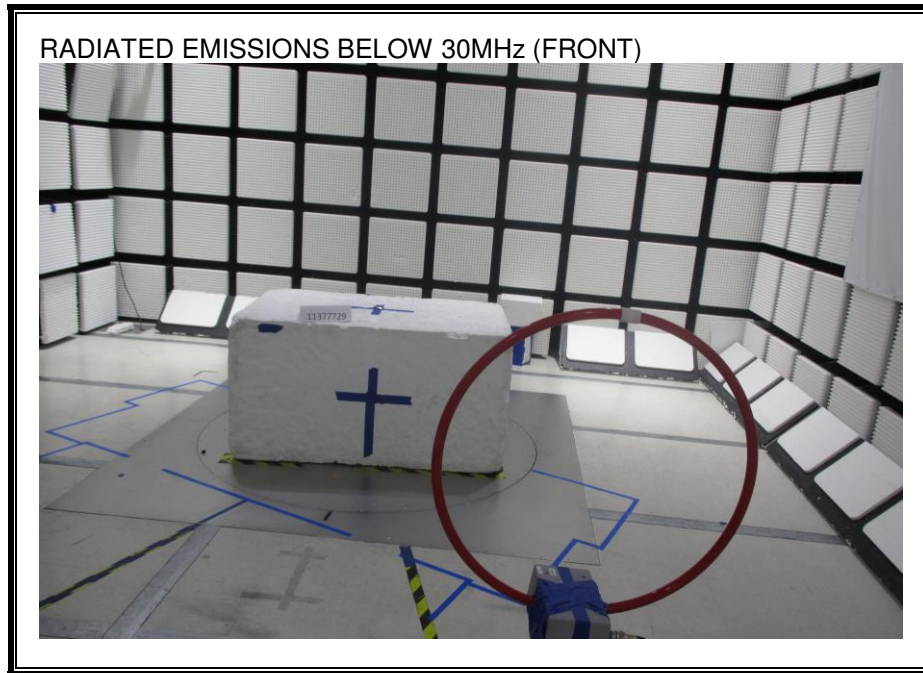

9. SETUP PHOTOS

RADIATED EMISSION FOR PORTABLE CONFIGURATION – X ORIENTATION

RADIATED EMISSION FOR PORTABLE CONFIGURATION – Y ORIENTATION

RADIATED EMISSION FOR PORTABLE CONFIGURATION – Z ORIENTATION

RADIATED EMISSION BELOW 30 MHz