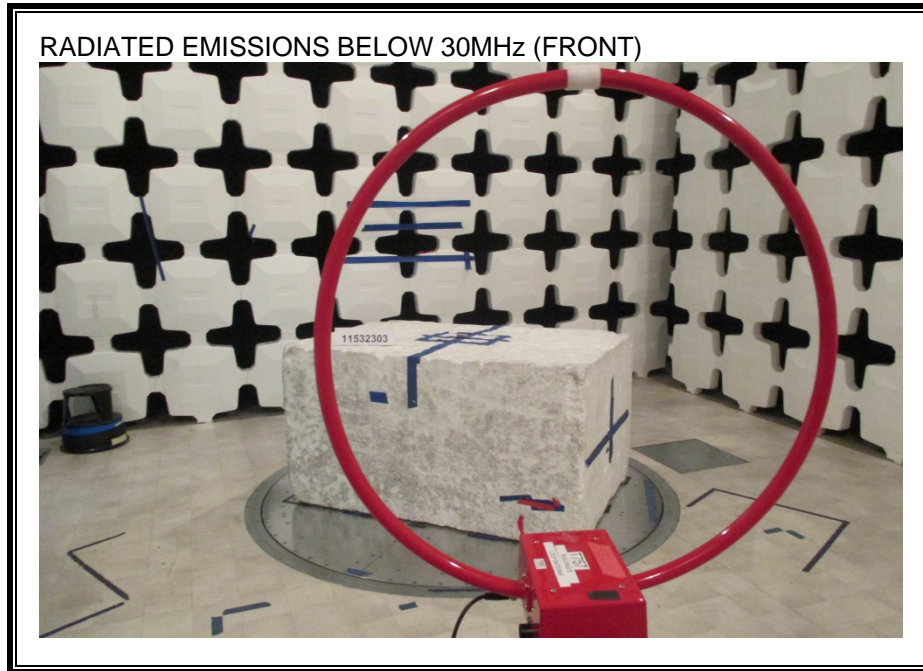

### RADIATED EMISSION FOR PORTABLE CONFIGURATION

RADIATED EMISSION FOR PORTABLE CONFIGURATION – Z  
ORIENTATION

**RADIATED EMISSION BELOW 30 MHz**

**RADIATED EMISSION 30 -1000 MHZ**

**RADIATED EMISSION ABOVE 1000 MHz**