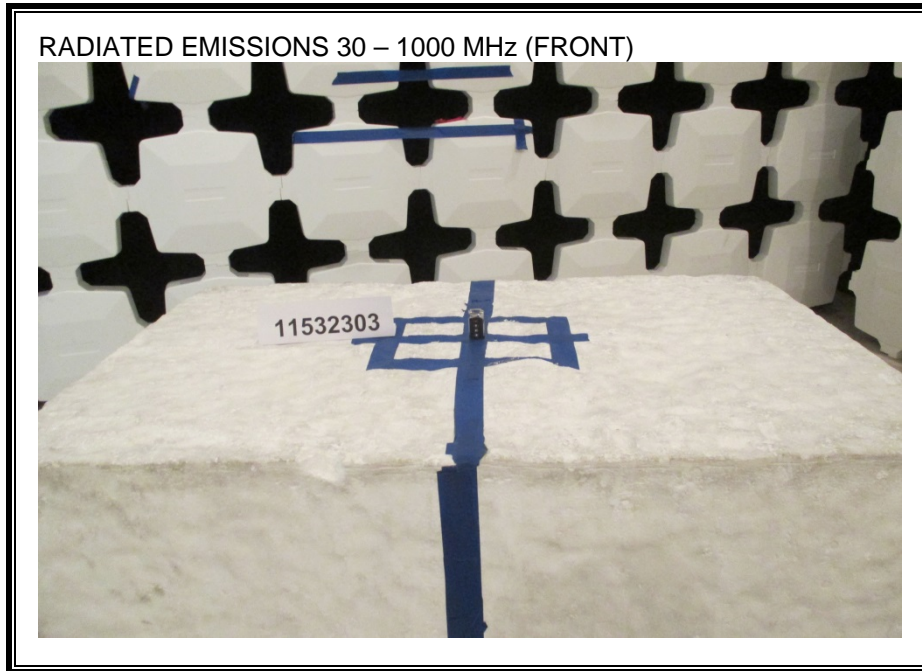

### RADIATED EMISSION FOR PORTABLE CONFIGURATION

RADIATED EMISSION FOR PORTABLE CONFIGURATION – Z  
ORIENTATION

**RADIATED EMISSION BELOW 30 MHz**

**RADIATED EMISSION 30 -1000 MHZ**

**RADIATED EMISSION ABOVE 1000 MHz**