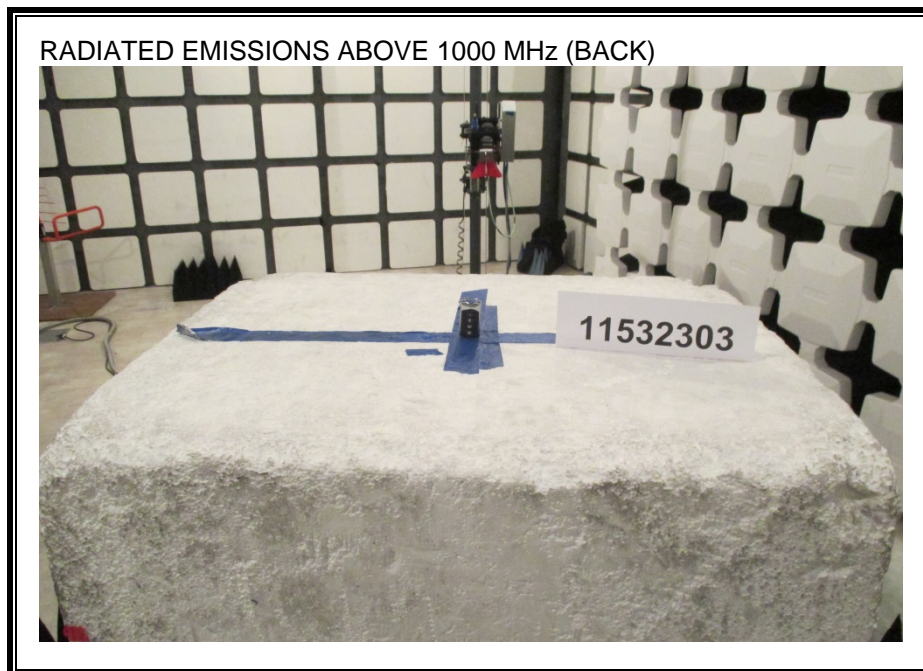

### RADIATED EMISSION FOR PORTABLE CONFIGURATION

RADIATED EMISSION FOR PORTABLE CONFIGURATION – Z  
ORIENTATION

**RADIATED EMISSION BELOW 30 MHz**

**RADIATED EMISSION 30 -1000 MHZ**

**RADIATED EMISSION ABOVE 1000 MHz**