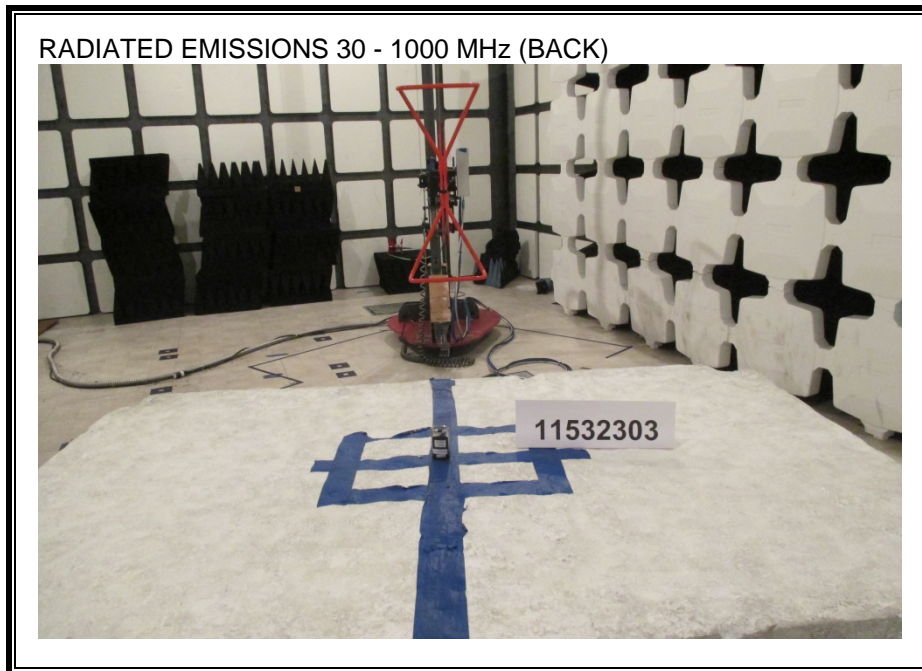

### RADIATED EMISSION FOR PORTABLE CONFIGURATION

RADIATED EMISSION FOR PORTABLE CONFIGURATION – Z  
ORIENTATION

**RADIATED EMISSION BELOW 30 MHz**

**RADIATED EMISSION 30 -1000 MHZ**

**RADIATED EMISSION ABOVE 1000 MHz**