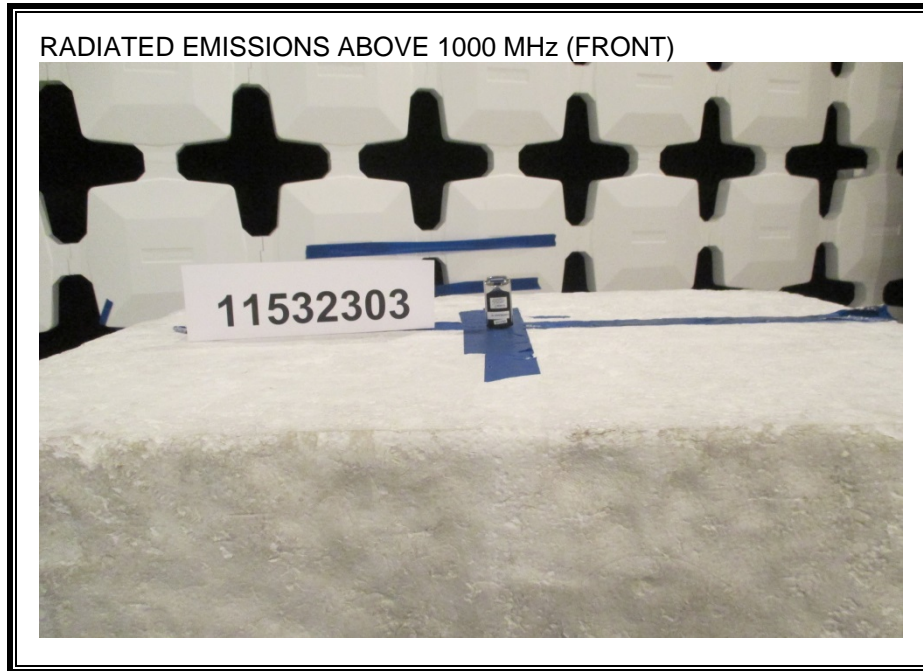

### RADIATED EMISSION FOR PORTABLE CONFIGURATION

RADIATED EMISSION FOR PORTABLE CONFIGURATION – Z  
ORIENTATION

**RADIATED EMISSION BELOW 30 MHz**

**RADIATED EMISSION 30 -1000 MHZ**

**RADIATED EMISSION ABOVE 1000 MHz**