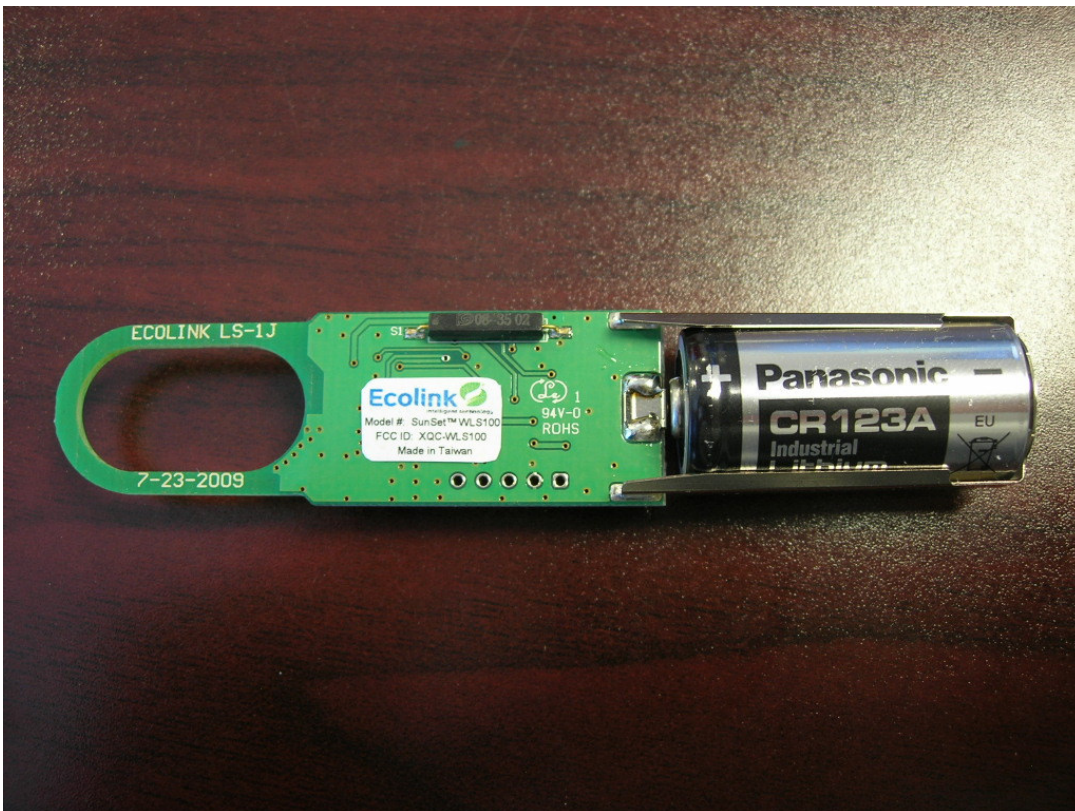

# FCC Sticker Location

Zonecontrol-Sunset

Rev 12-31-09

**Eccink**  
Wavelength Technology  
Model: InSet™ WLS100  
FCC: XQC-WLS100  
Made in Taiwan

**Ecolink** 

intelligent technology

Model # SunSet™ WLS100

FCC ID: XQC-WLS100

Made in Taiwan