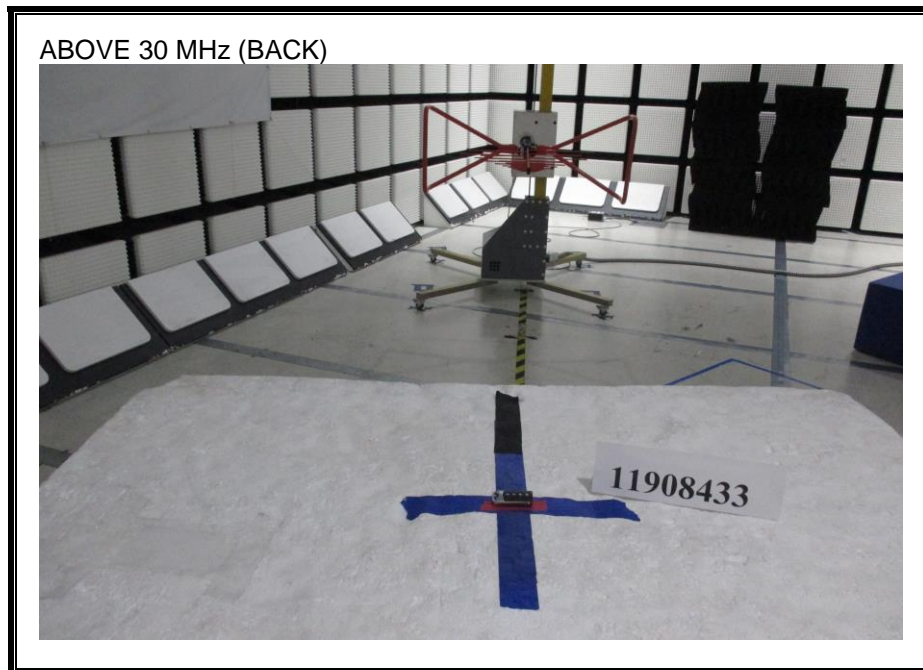

9. SETUP PHOTOS

ANTENNA PORT

RADIATED EMISSION BELOW 30 MHz

RADIATED EMISSION ABOVE 30 MHz

ORIENTATIONS

END OF REPORT