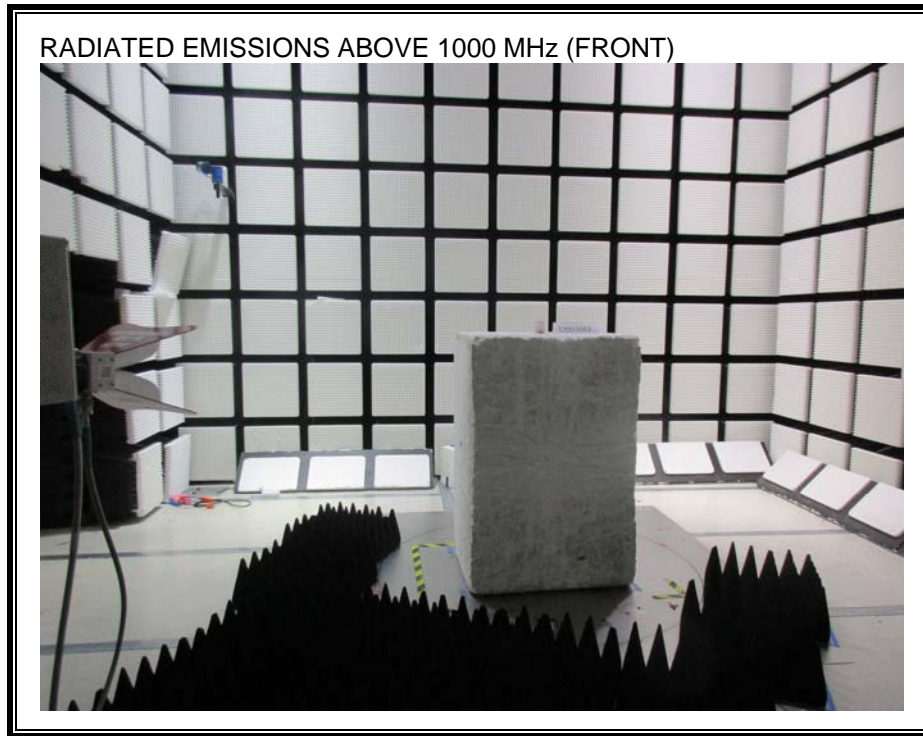

9. SETUP PHOTOS

RADIATED EMISSION FOR PORTABLE CONFIGURATION

RADIATED EMISSION BELOW 30 MHz

RADIATED EMISSION ABOVE 30 MHz

RADIATED EMISSION ABOVE 1 GHz

END OF REPORT