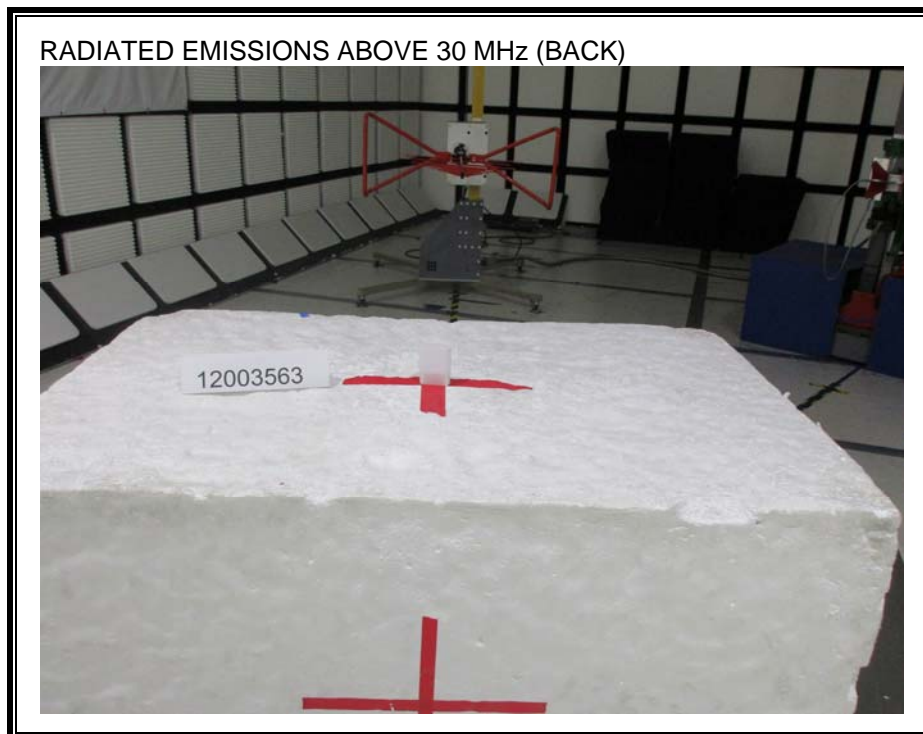

9. SETUP PHOTOS

RADIATED EMISSION FOR PORTABLE CONFIGURATION

RADIATED EMISSION BELOW 30 MHz

RADIATED EMISSION ABOVE 30 MHz

RADIATED EMISSION ABOVE 1 GHz

END OF REPORT