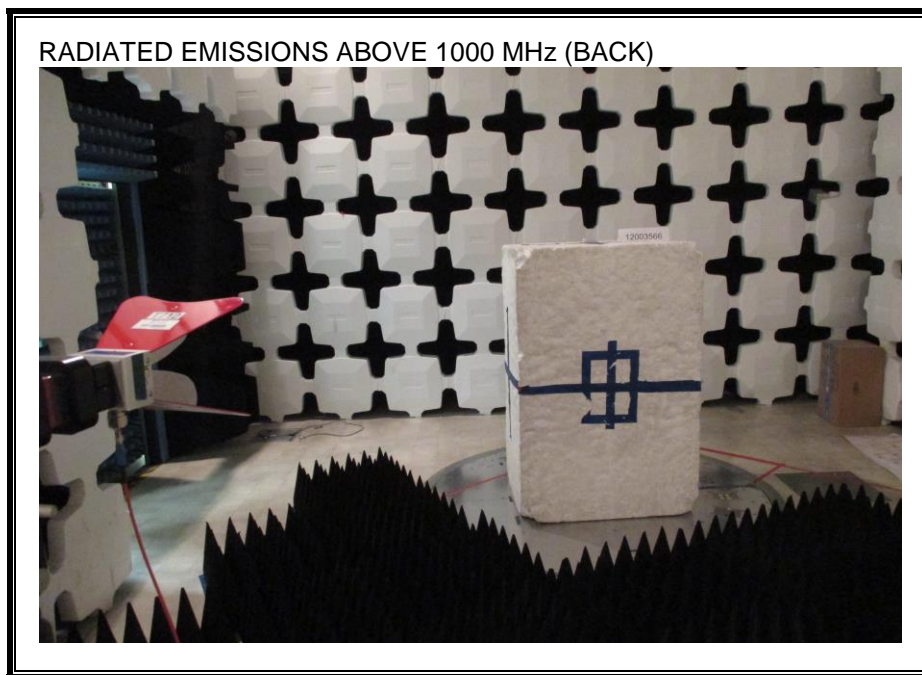

9. SETUP PHOTOS

RADIATED EMISSION FOR PORTABLE CONFIGURATION

RADIATED EMISSION BELOW 30 MHz

RADIATED EMISSION ABOVE 30 MHz

RADIATED EMISSION ABOVE 1 GHz

END OF REPORT