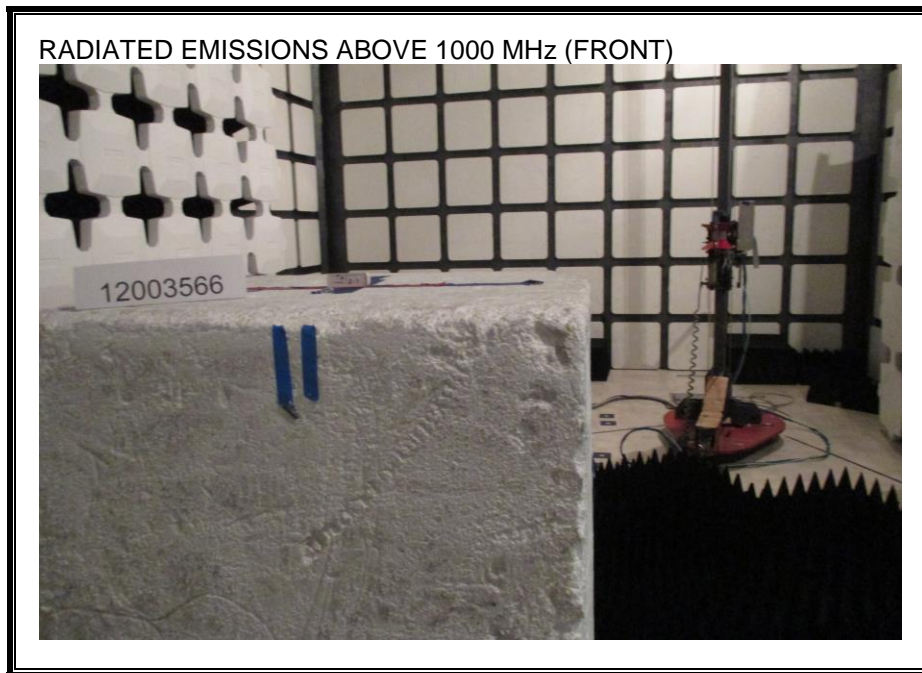

9. SETUP PHOTOS

RADIATED EMISSION FOR PORTABLE CONFIGURATION

RADIATED EMISSION BELOW 30 MHz

RADIATED EMISSION ABOVE 30 MHz

RADIATED EMISSION ABOVE 1 GHz

END OF REPORT