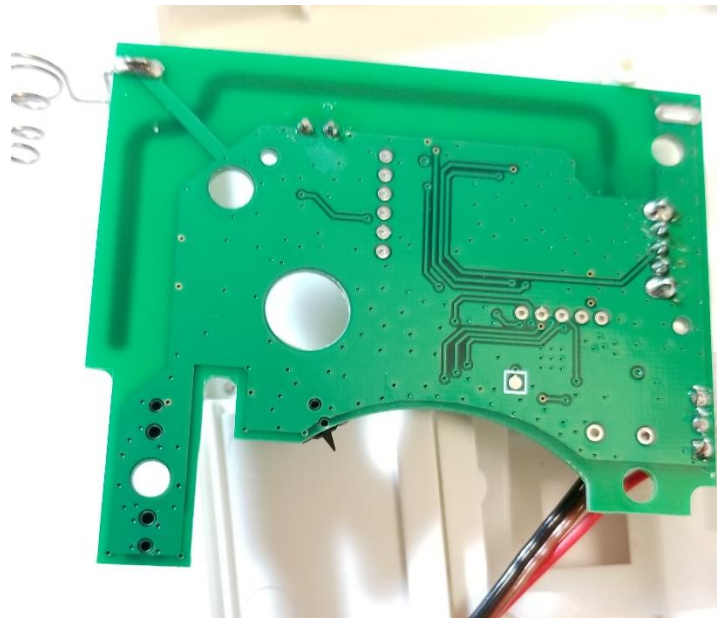

STLS2-ZWAVE – Z-Wave Plus Smart Switch – Single Toggle

Front

Back

Front plate – back

Front inside - front

STLS2-ZWAVE – Z-Wave Plus Smart Switch – Single Toggle

Front inside – front PCBA

Back Side PCBA