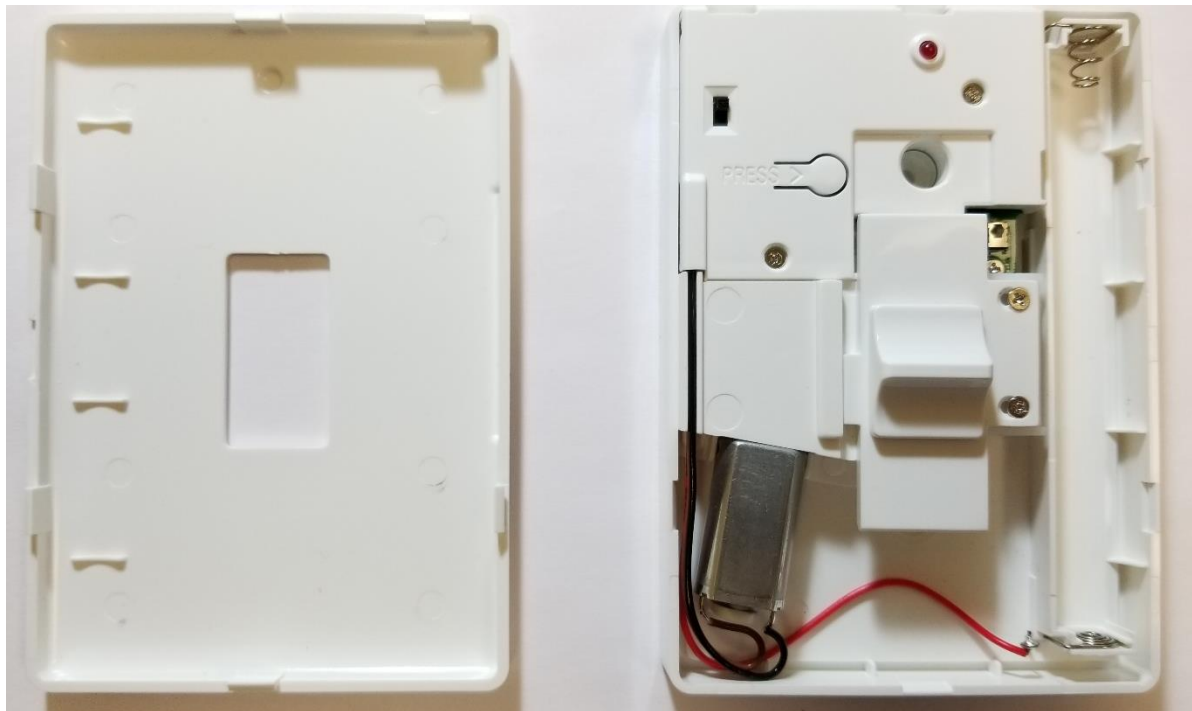

STLS2-ZWAVE – Z-Wave Plus Smart Switch – Single Toggle

Front

Back

Front plate – back

Front inside - front

STLS2-ZWAVE – Z-Wave Plus Smart Switch – Single Toggle

Front inside – front PCBA

Back Side PCBA