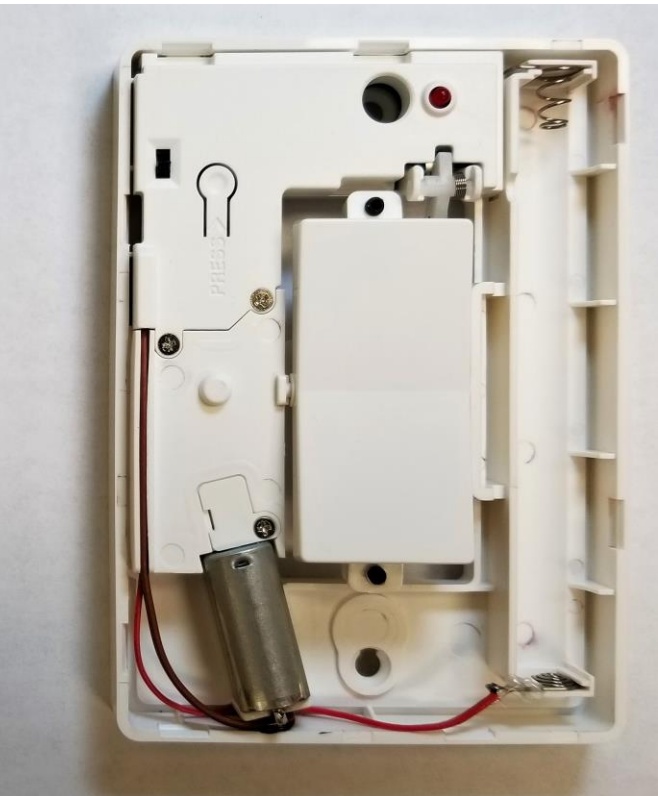

SDLS2-ZWAVE – Single Decora Light Switch ZWave - Ecolink

Front

Back

Front plate – back

Front inside - front

SDLS2-ZWAVE – Single Decora Light Switch ZWave - Ecolink

Front inside – front PCBA

Back Side PCBA