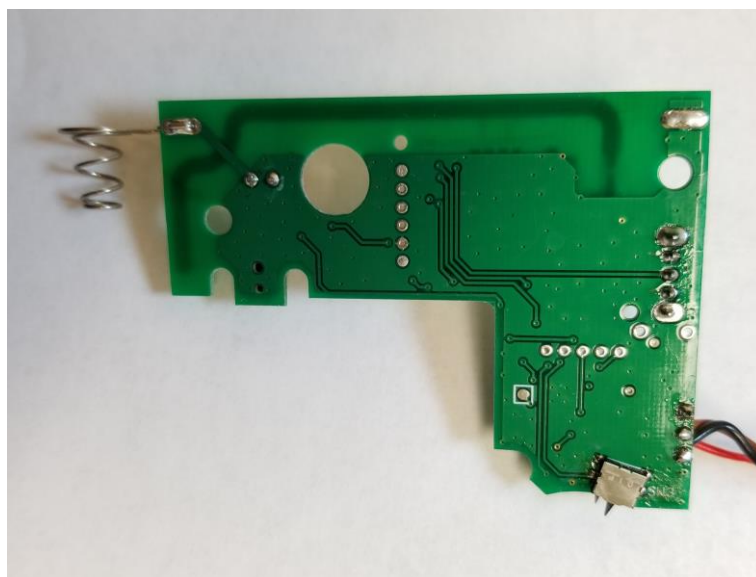

SDLS2-ZWAVE – Single Decora Light Switch ZWave - Ecolink

Front

Back

Front plate – back

Front inside - front

SDLS2-ZWAVE – Single Decora Light Switch ZWave - Ecolink

Front inside – front PCBA

Back Side PCBA