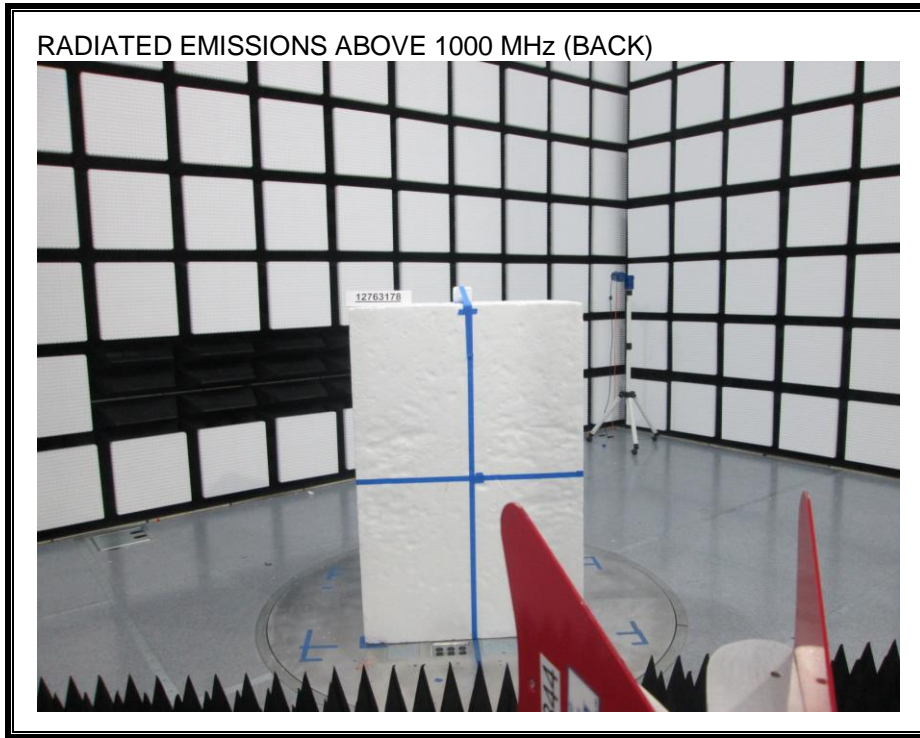

9. SETUP PHOTOS

RADIATED EMISSION FOR PORTABLE CONFIGURATION

RADIATED EMISSION BELOW 30 MHz

RADIATED EMISSION ABOVE 30 MHz

RADIATED EMISSION ABOVE 1 GHz

END OF REPORT