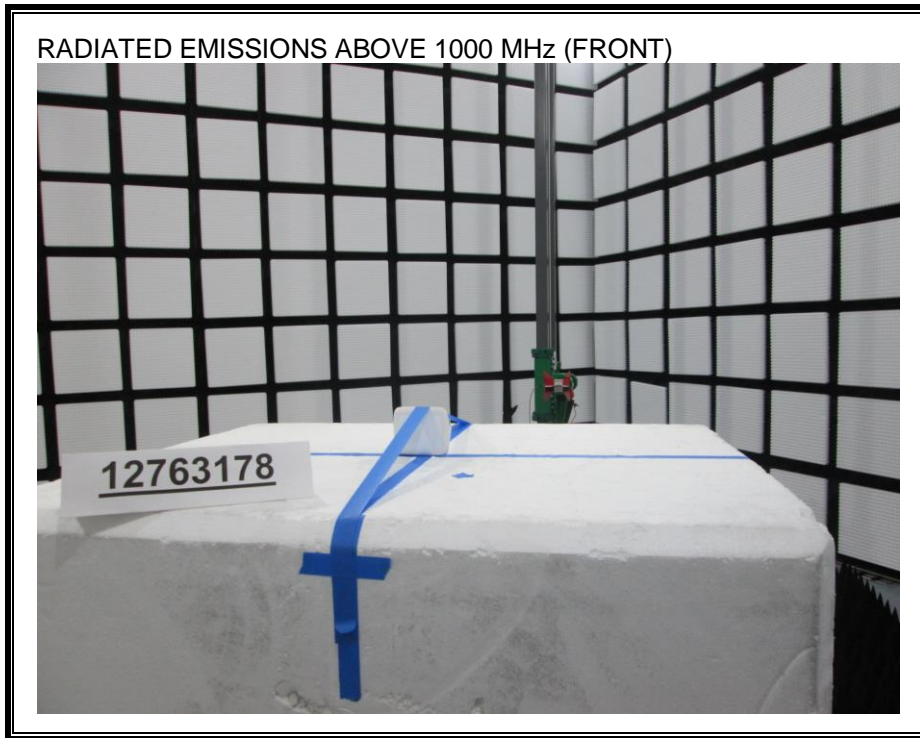

9. SETUP PHOTOS

RADIATED EMISSION FOR PORTABLE CONFIGURATION

RADIATED EMISSION BELOW 30 MHz

RADIATED EMISSION ABOVE 30 MHz

RADIATED EMISSION ABOVE 1 GHz

END OF REPORT