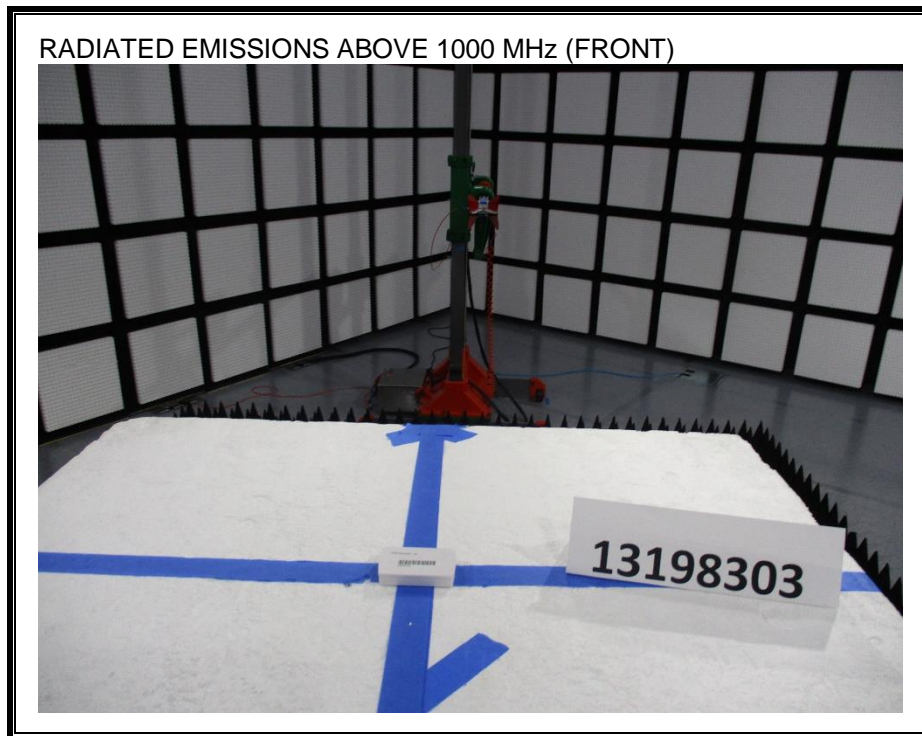

9. SETUP PHOTOS

RADIATED EMISSION FOR PORTABLE CONFIGURATION

RADIATED EMISSION BELOW 30 MHz

RADIATED EMISSION BELOW 1GHz

RADIATED EMISSION ABOVE 1 GHz

END OF REPORT