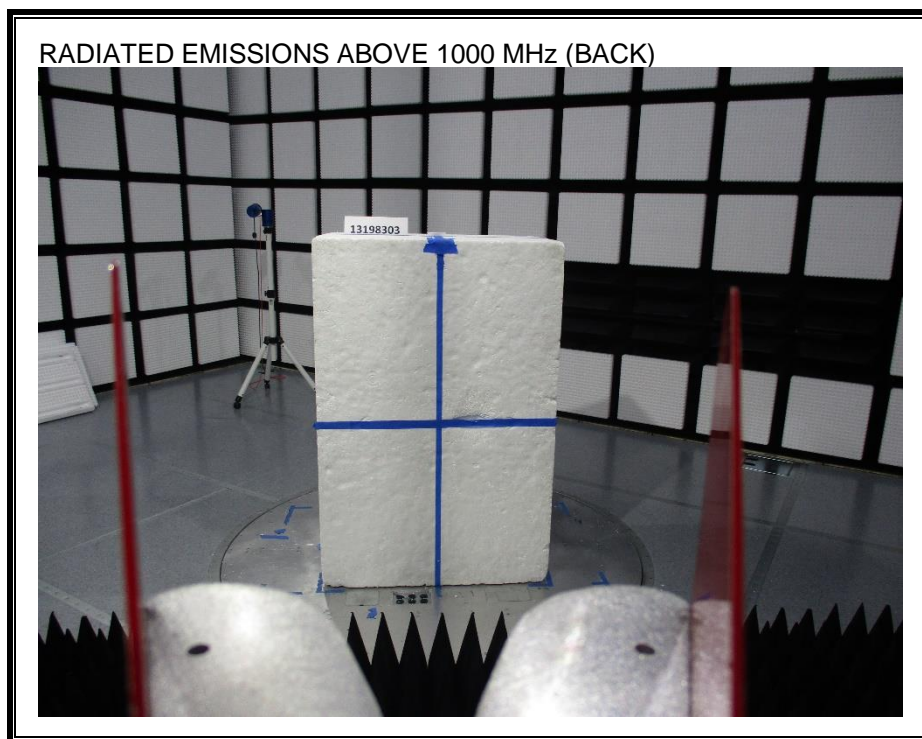

9. SETUP PHOTOS

RADIATED EMISSION FOR PORTABLE CONFIGURATION

RADIATED EMISSION BELOW 30 MHz

RADIATED EMISSION BELOW 1GHz

RADIATED EMISSION ABOVE 1 GHz

END OF REPORT