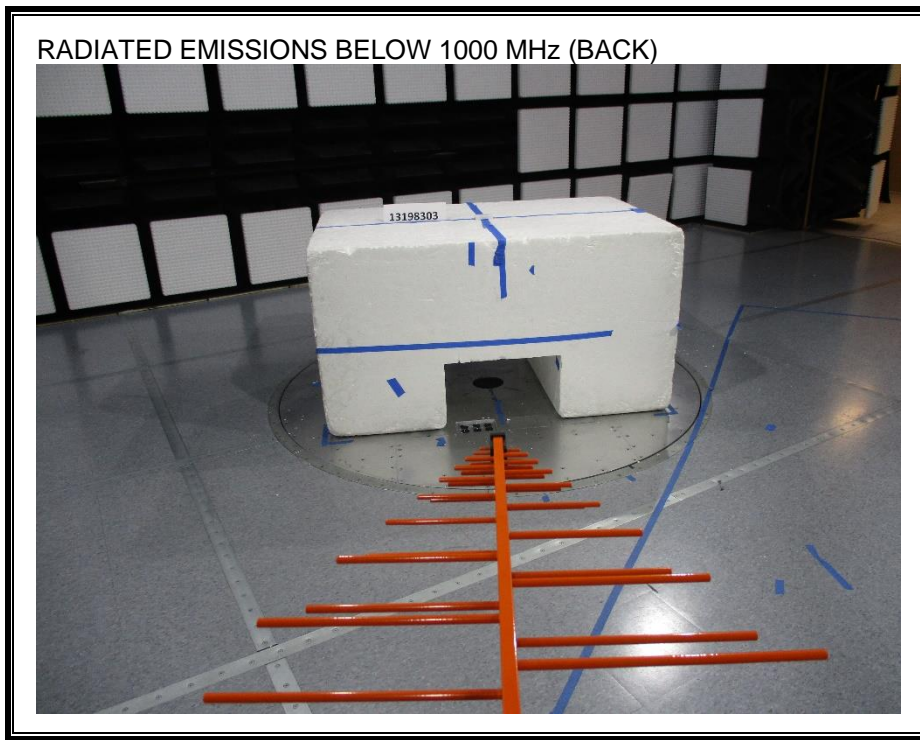

9. SETUP PHOTOS

RADIATED EMISSION FOR PORTABLE CONFIGURATION

RADIATED EMISSION BELOW 30 MHz

RADIATED EMISSION BELOW 1GHz

RADIATED EMISSION ABOVE 1 GHz

END OF REPORT