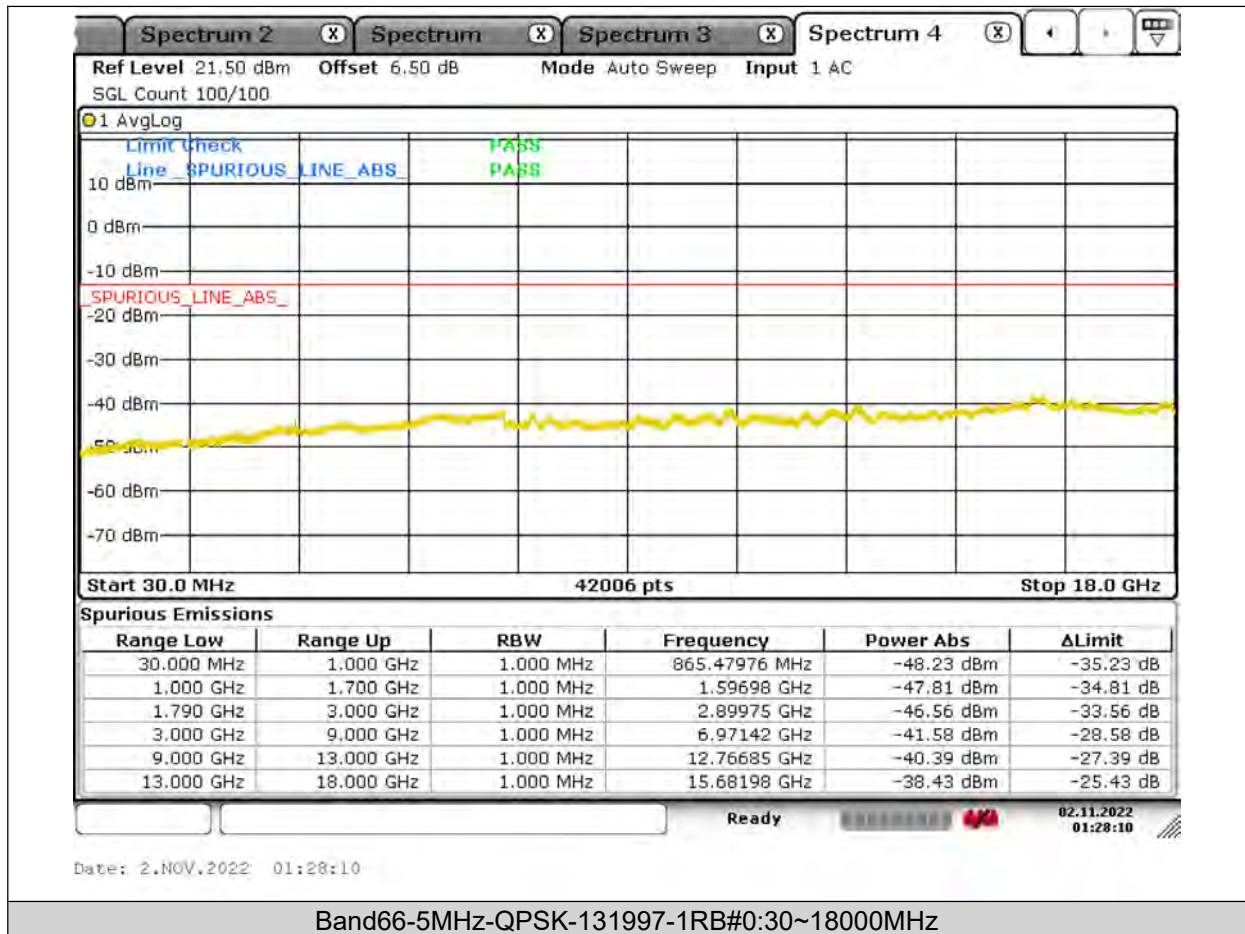

BUREAU
VERITAS

Test Report No.: PSU-NQN2204290110RF03

BUREAU
VERITAS

Test Report No.: PSU-NQN2204290110RF03

BUREAU
VERITAS

Test Report No.: PSU-NQN2204290110RF03

BUREAU
VERITAS

Test Report No.: PSU-NQN2204290110RF03