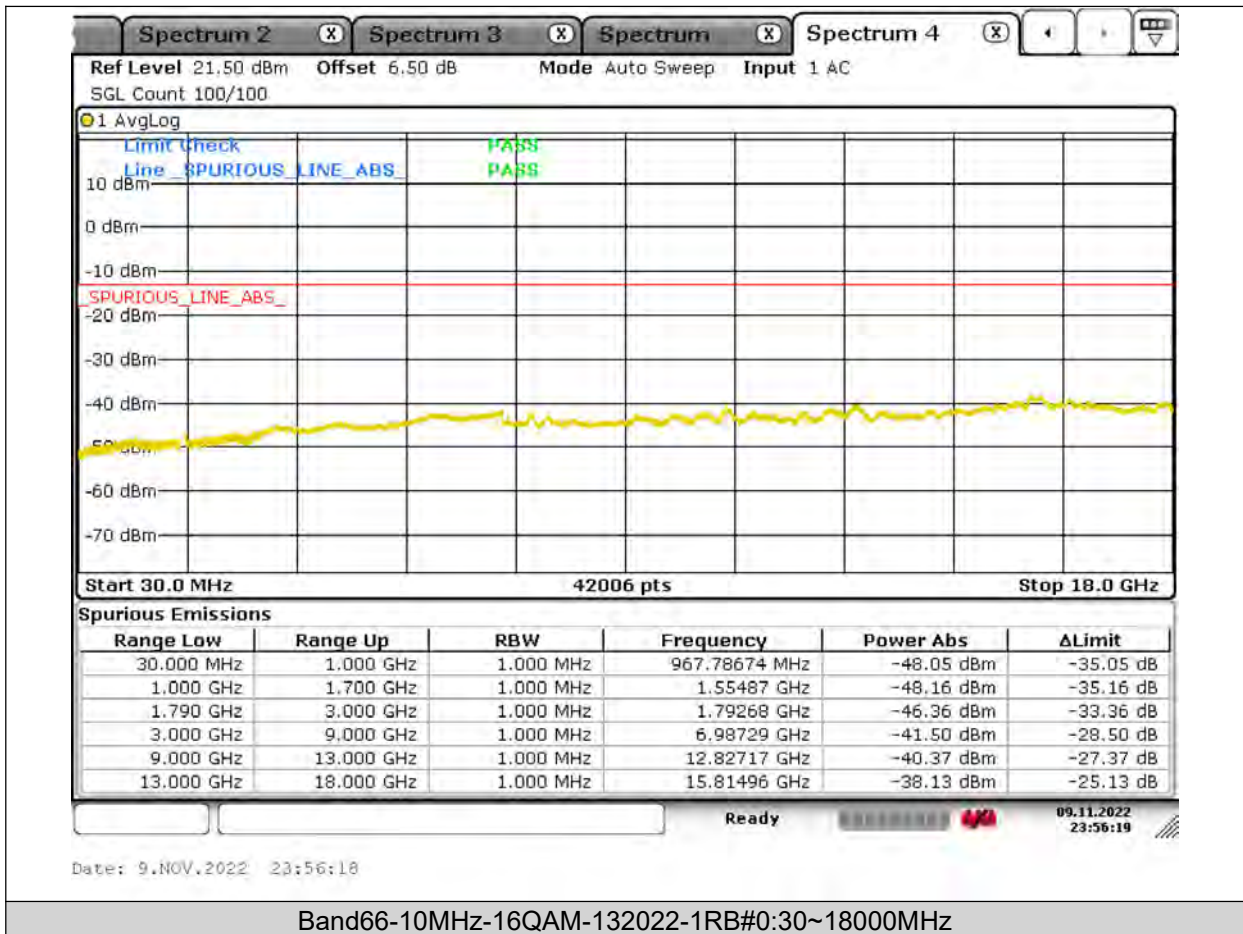

BUREAU
VERITAS

Test Report No.: PSU-NQN2204290110RF03