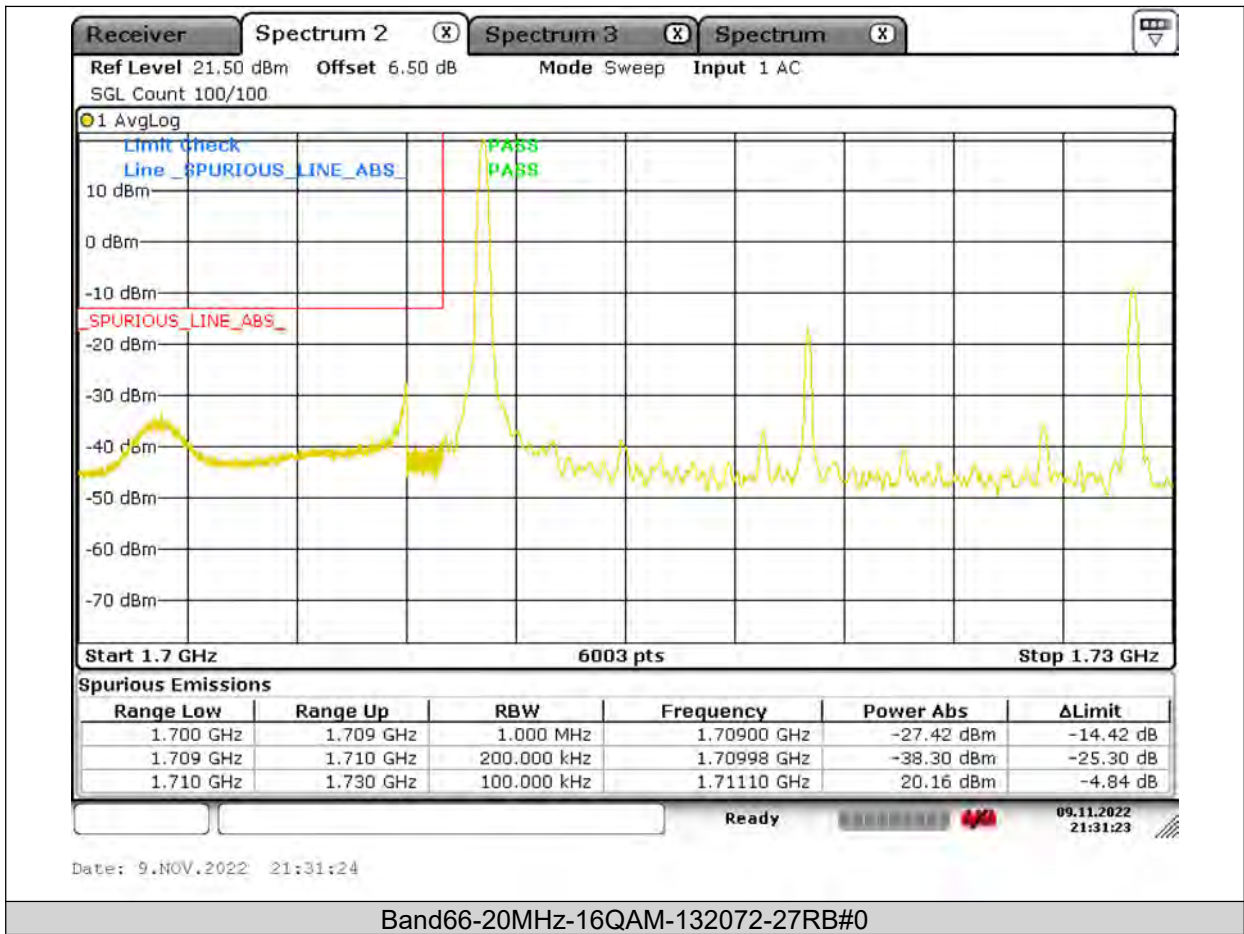

BUREAU VERITAS

Test Report No.: PSU-NQN2204290110RF03

BUREAU VERITAS

Test Report No.: PSU-NQN2204290110RF03

BUREAU
VERITAS

Test Report No.: PSU-NQN2204290110RF03

BUREAU VERITAS

Test Report No.: PSU-NQN2204290110RF03