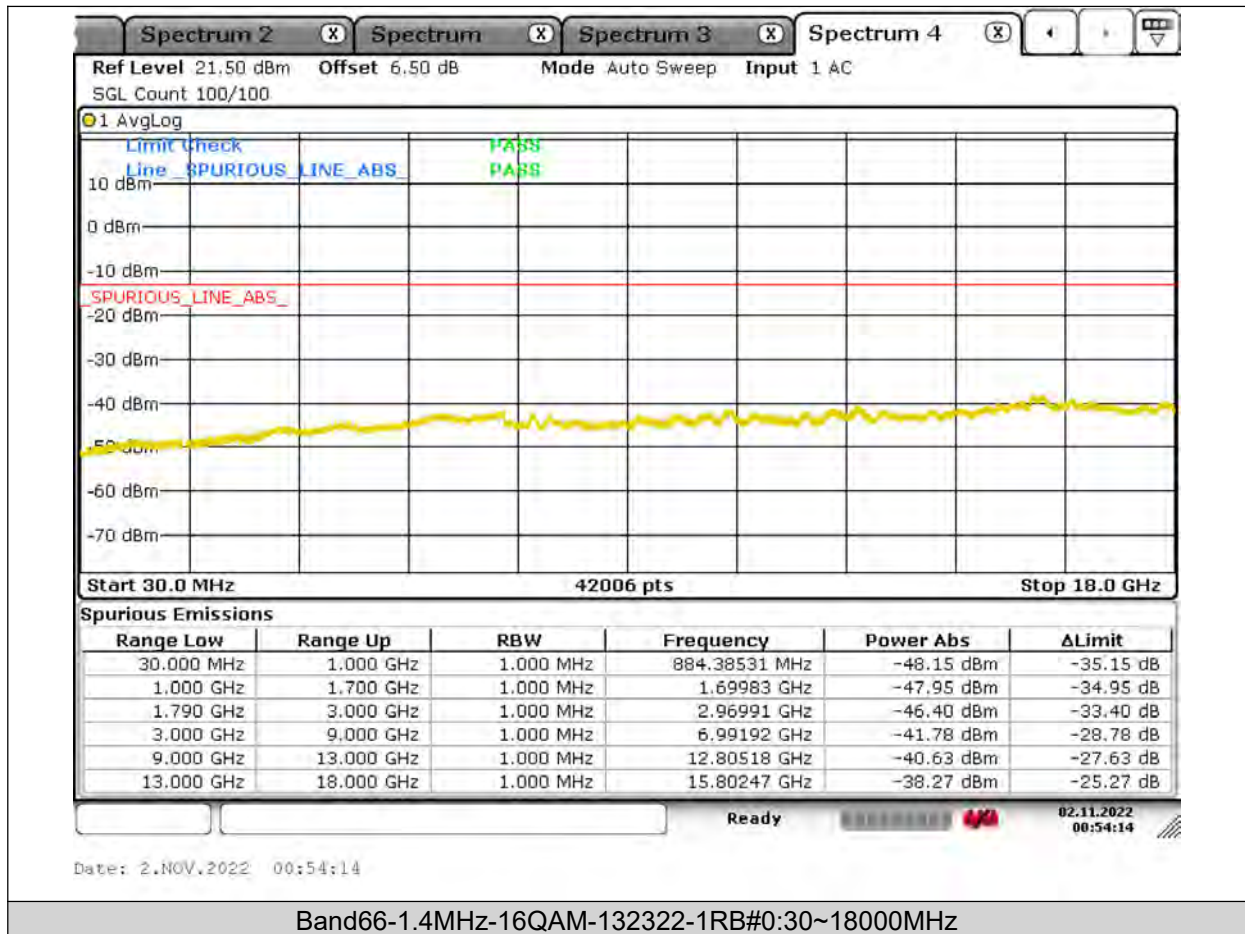

Test Report No.: PSU-NQN2204290110RF03

Test Graphs

BUREAU
VERITAS

Test Report No.: PSU-NQN2204290110RF03

BUREAU
VERITAS

Test Report No.: PSU-NQN2204290110RF03

BUREAU
VERITAS

Test Report No.: PSU-NQN2204290110RF03