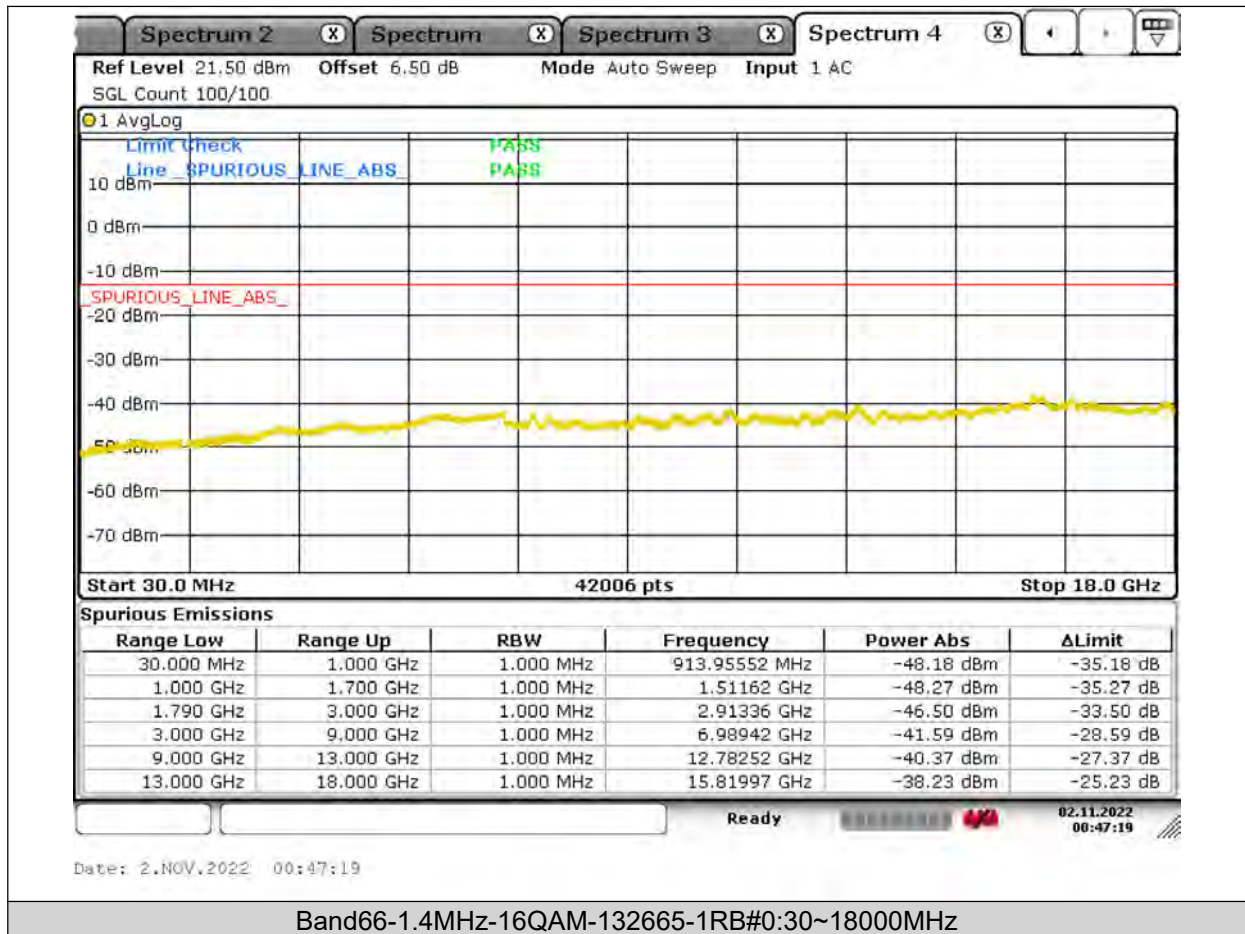

BUREAU
VERITAS

Test Report No.: PSU-NQN2204290110RF03