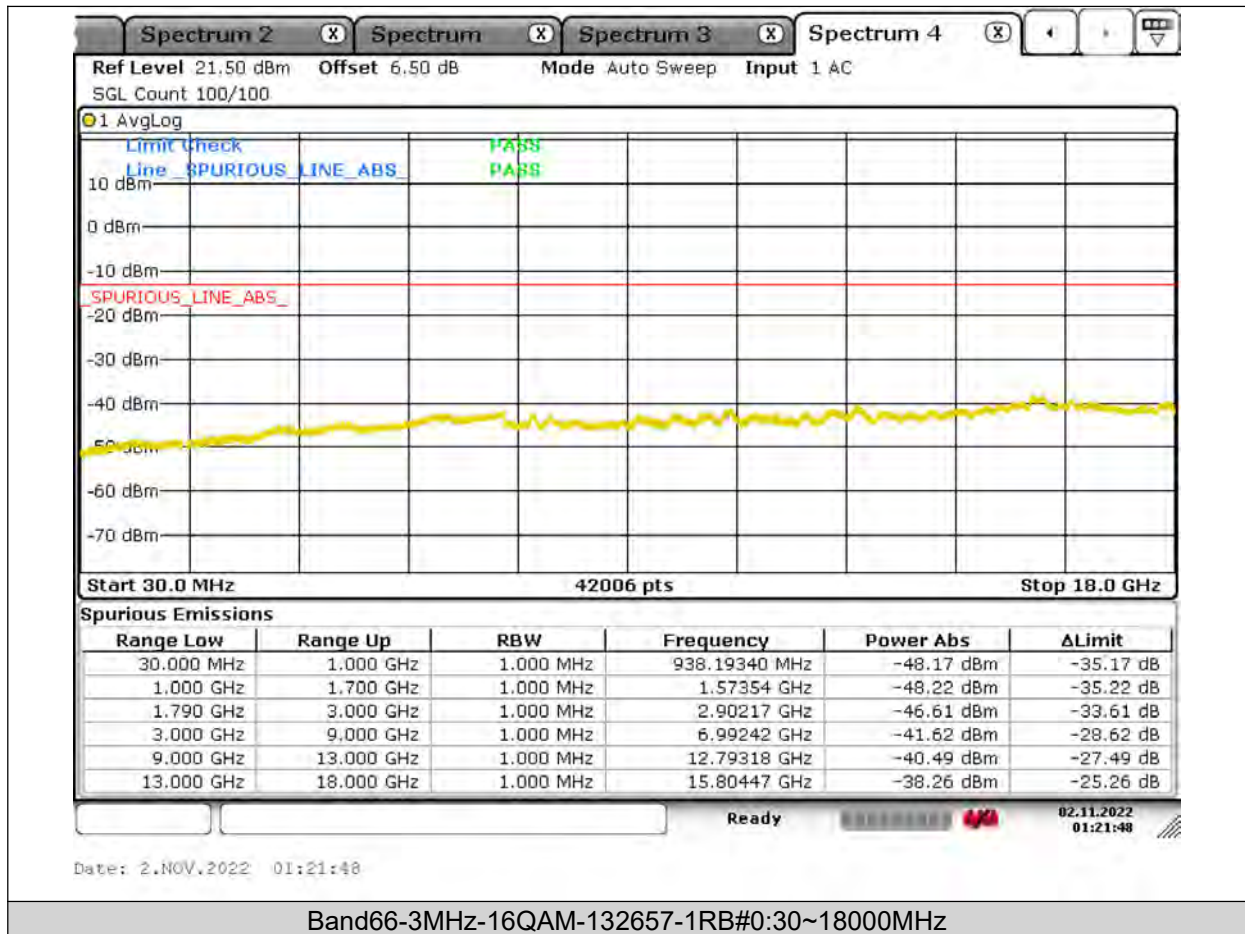

BUREAU
VERITAS

Test Report No.: PSU-NQN2204290110RF03

BUREAU
VERITAS

Test Report No.: PSU-NQN2204290110RF03

BUREAU
VERITAS

Test Report No.: PSU-NQN2204290110RF03

BUREAU
VERITAS

Test Report No.: PSU-NQN2204290110RF03