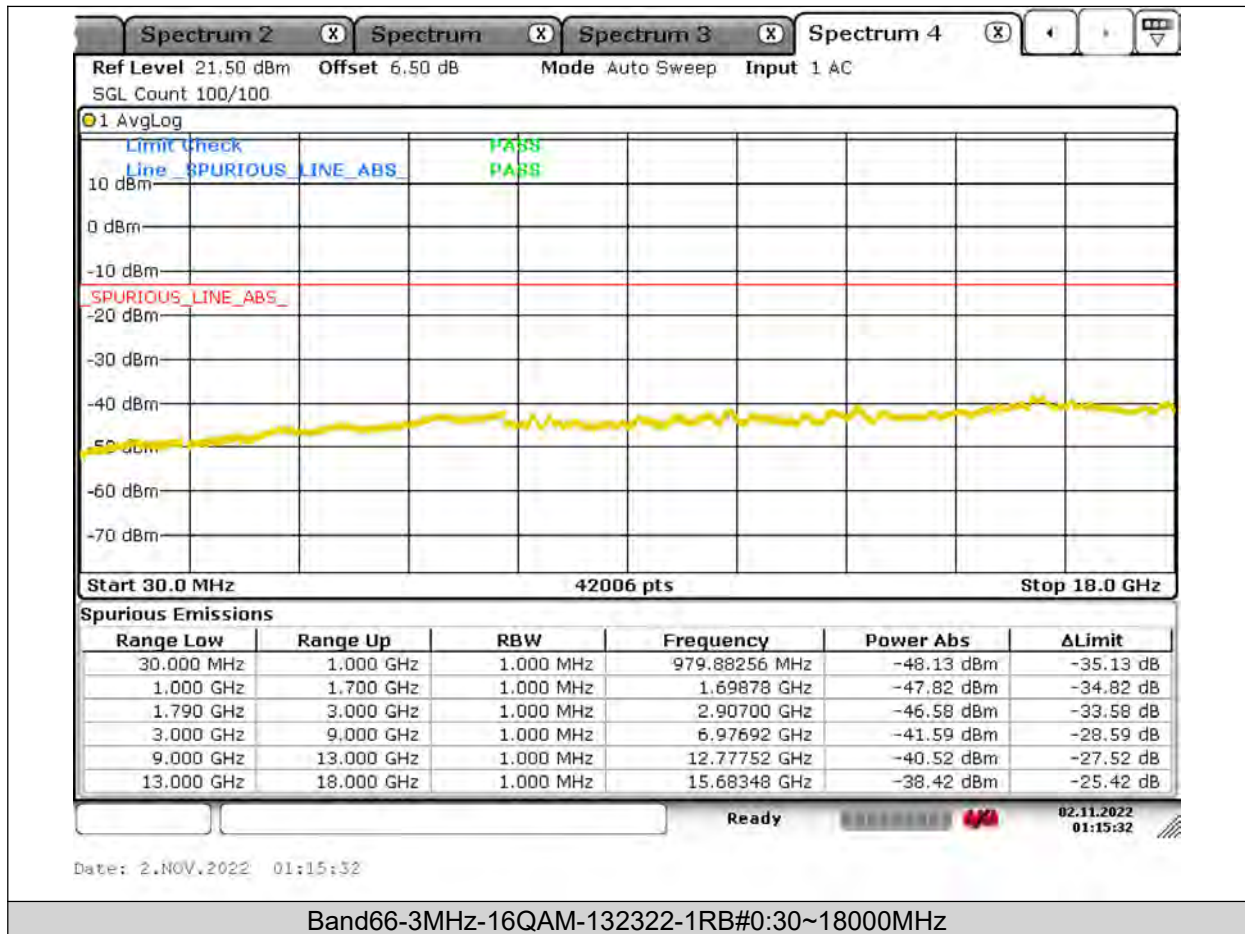

BUREAU
VERITAS

Test Report No.: PSU-NQN2204290110RF03

BUREAU
VERITAS

Test Report No.: PSU-NQN2204290110RF03

BUREAU
VERITAS

Test Report No.: PSU-NQN2204290110RF03

BUREAU
VERITAS

Test Report No.: PSU-NQN2204290110RF03