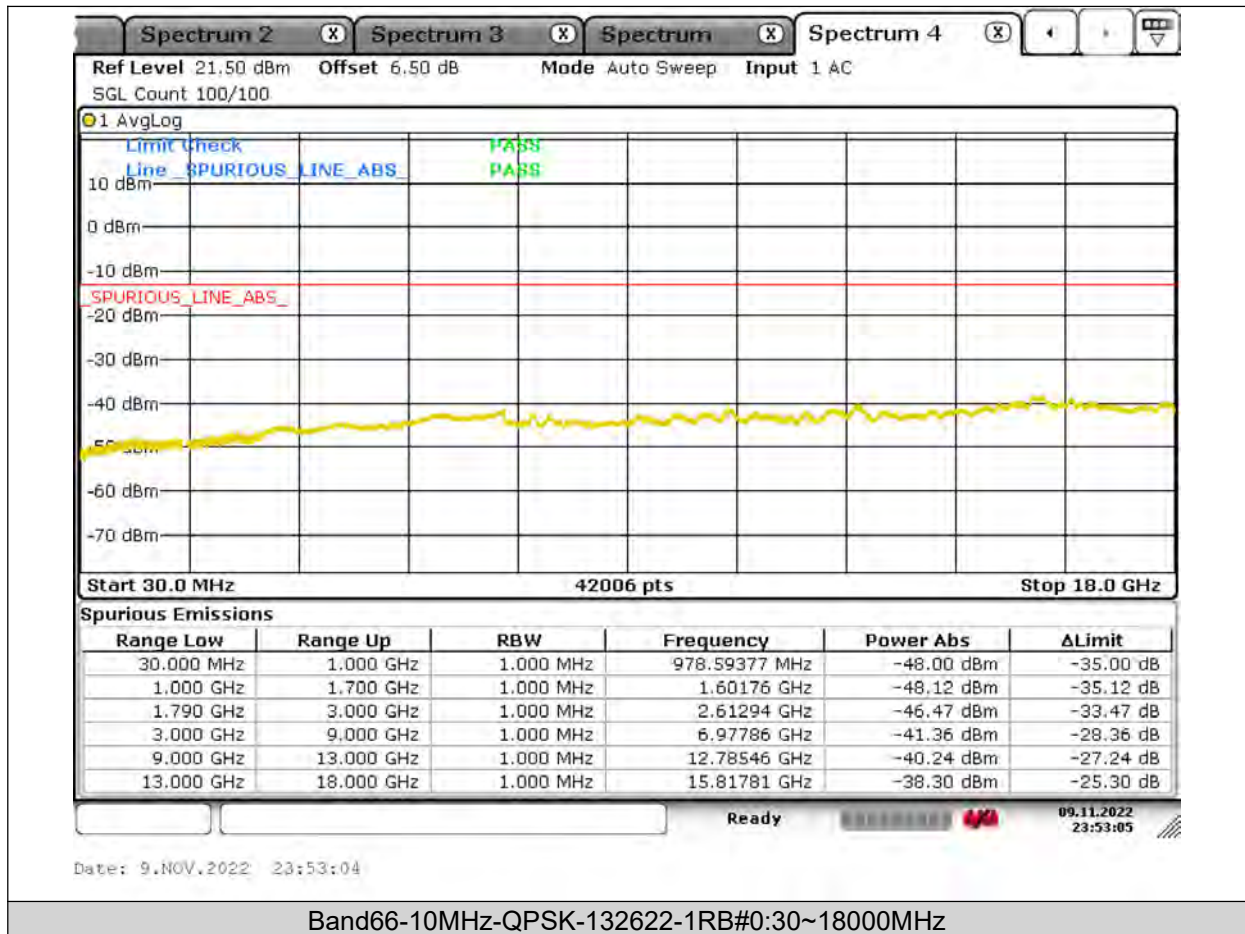

BUREAU
VERITAS

Test Report No.: PSU-NQN2204290110RF03

BUREAU
VERITAS

Test Report No.: PSU-NQN2204290110RF03

BUREAU
VERITAS

Test Report No.: PSU-NQN2204290110RF03

BUREAU
VERITAS

Test Report No.: PSU-NQN2204290110RF03