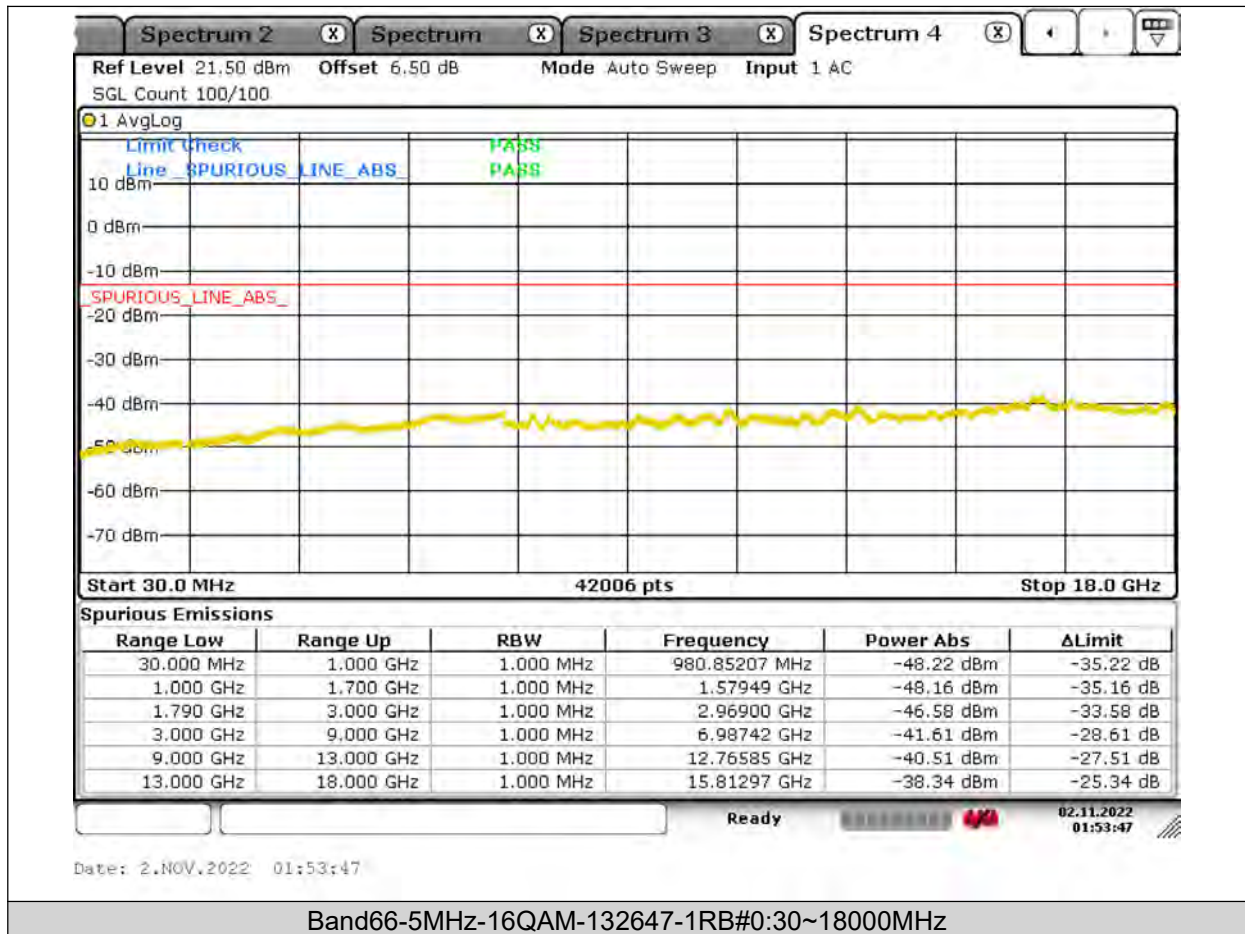

BUREAU
VERITAS

Test Report No.: PSU-NQN2204290110RF03