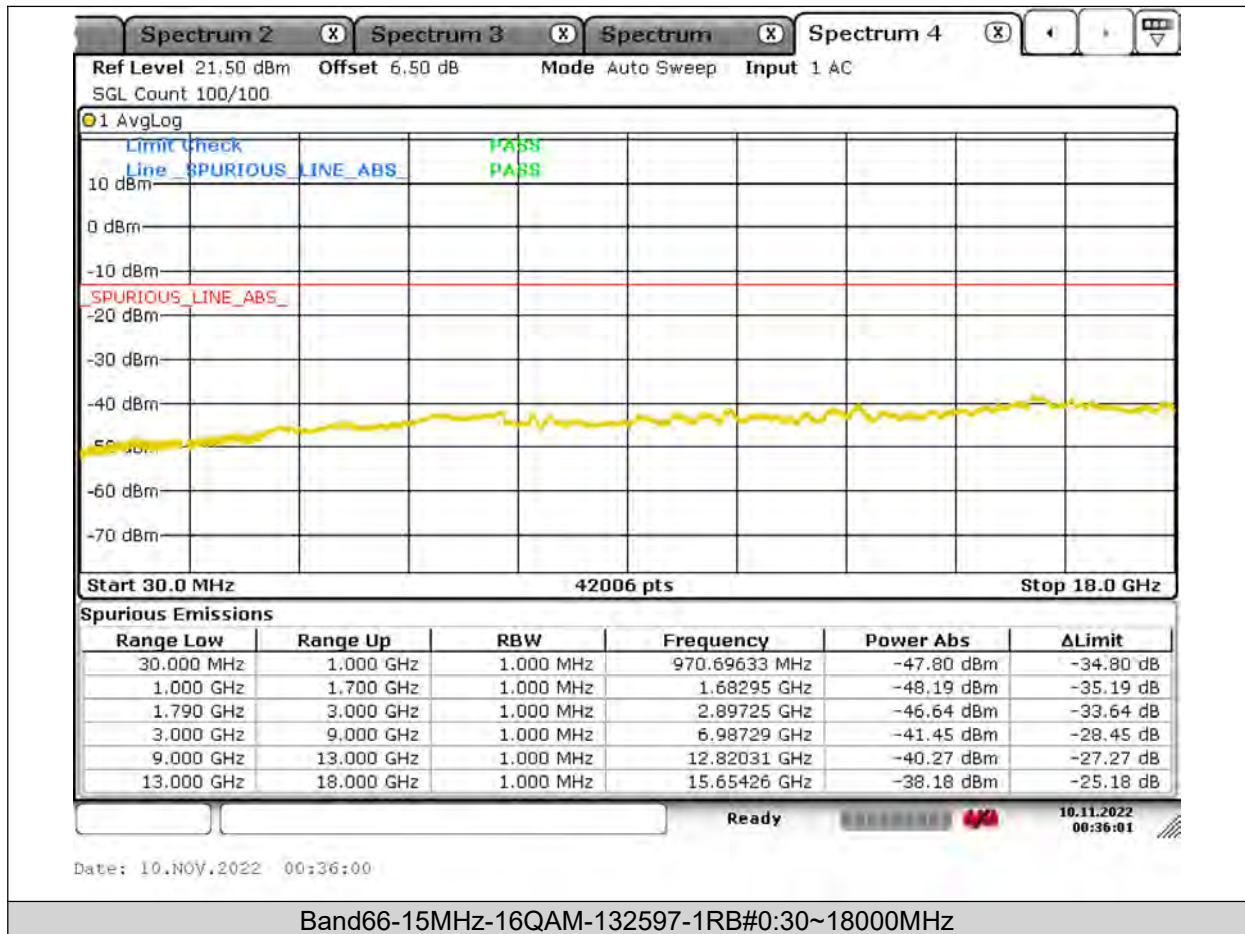

BUREAU
VERITAS

Test Report No.: PSU-NQN2204290110RF03