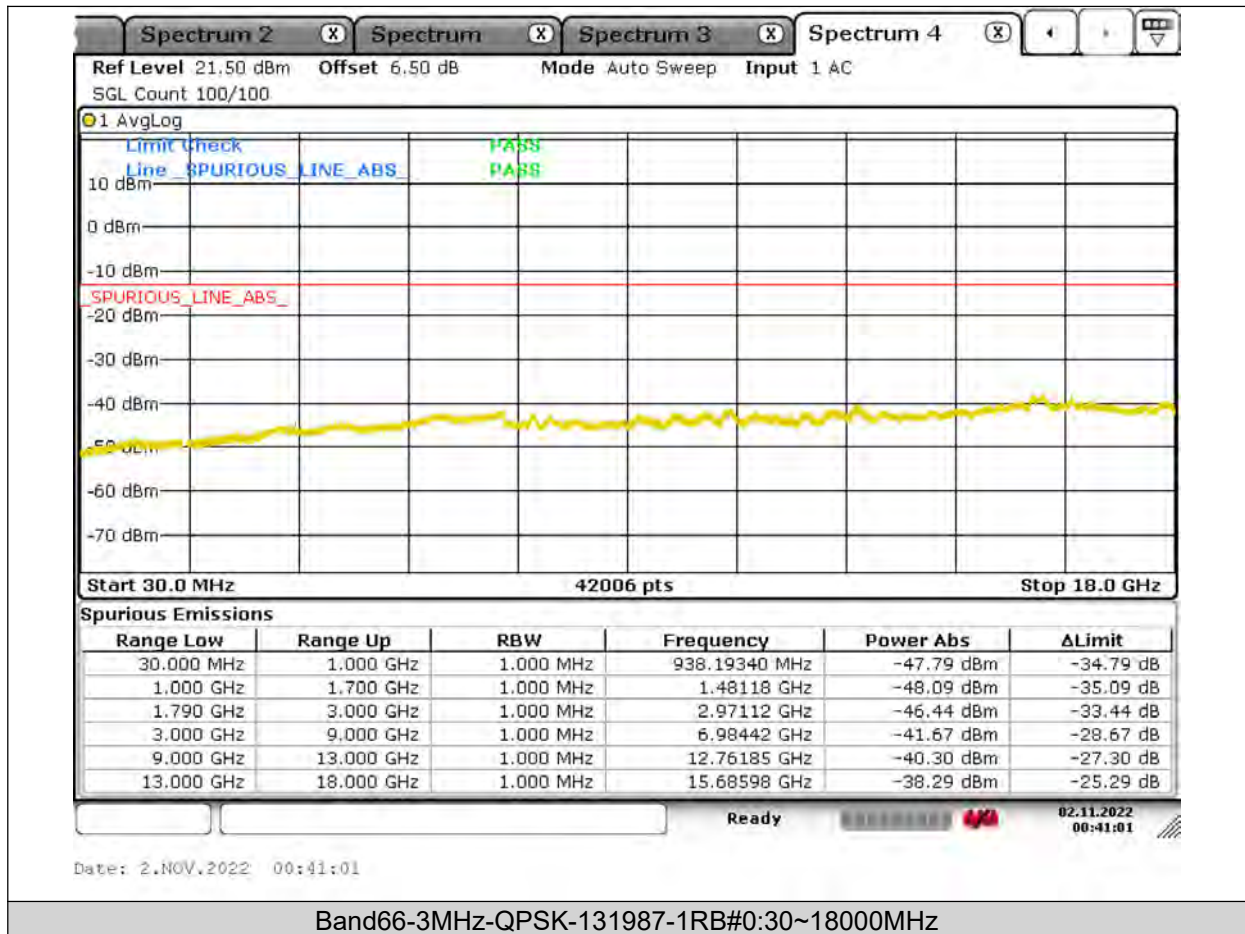

BUREAU
VERITAS

Test Report No.: PSU-NQN2204290110RF03

BUREAU
VERITAS

Test Report No.: PSU-NQN2204290110RF03

BUREAU
VERITAS

Test Report No.: PSU-NQN2204290110RF03

BUREAU
VERITAS

Test Report No.: PSU-NQN2204290110RF03