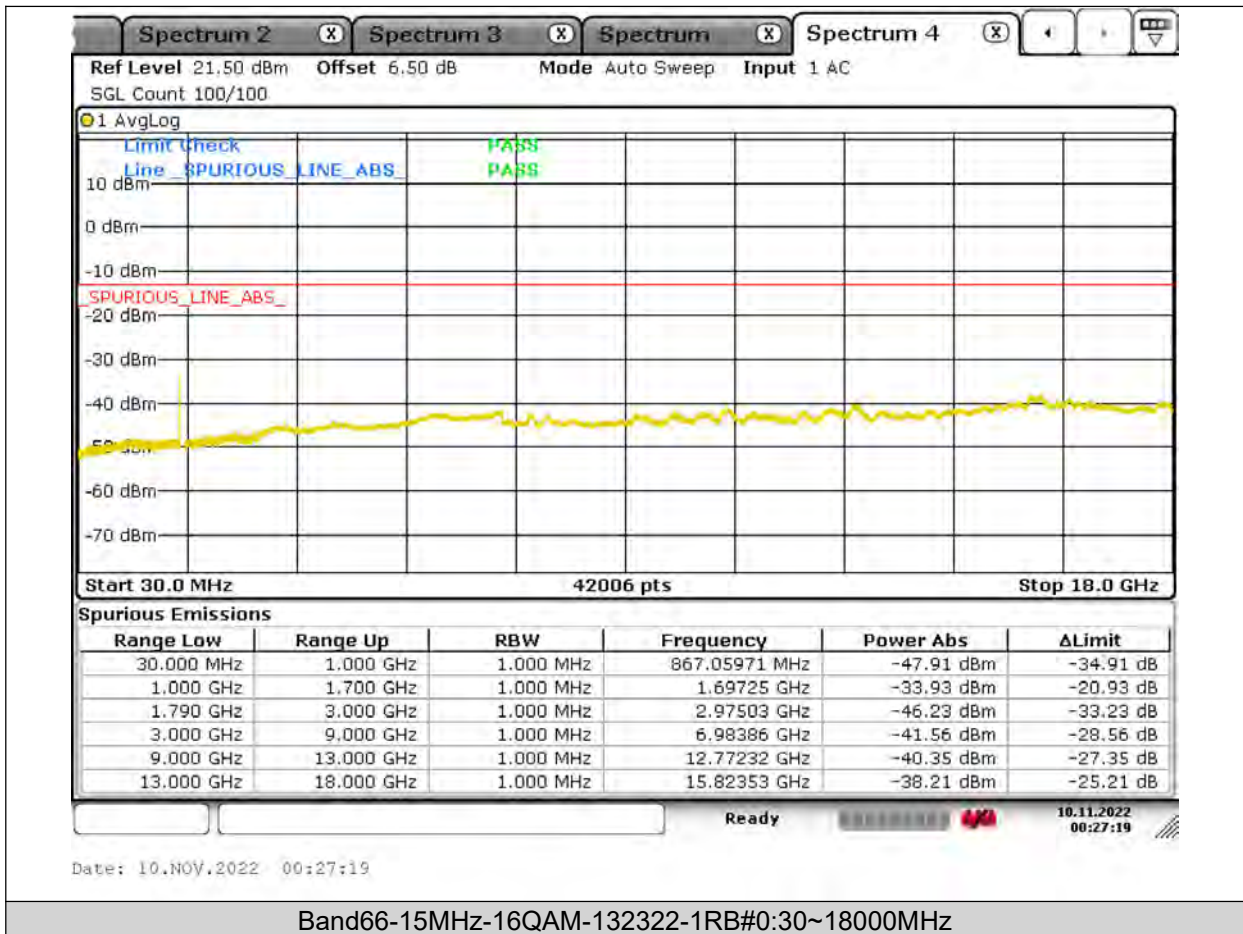

BUREAU
VERITAS

Test Report No.: PSU-NQN2204290110RF03

BUREAU
VERITAS

Test Report No.: PSU-NQN2204290110RF03

BUREAU
VERITAS

Test Report No.: PSU-NQN2204290110RF03

BUREAU
VERITAS

Test Report No.: PSU-NQN2204290110RF03