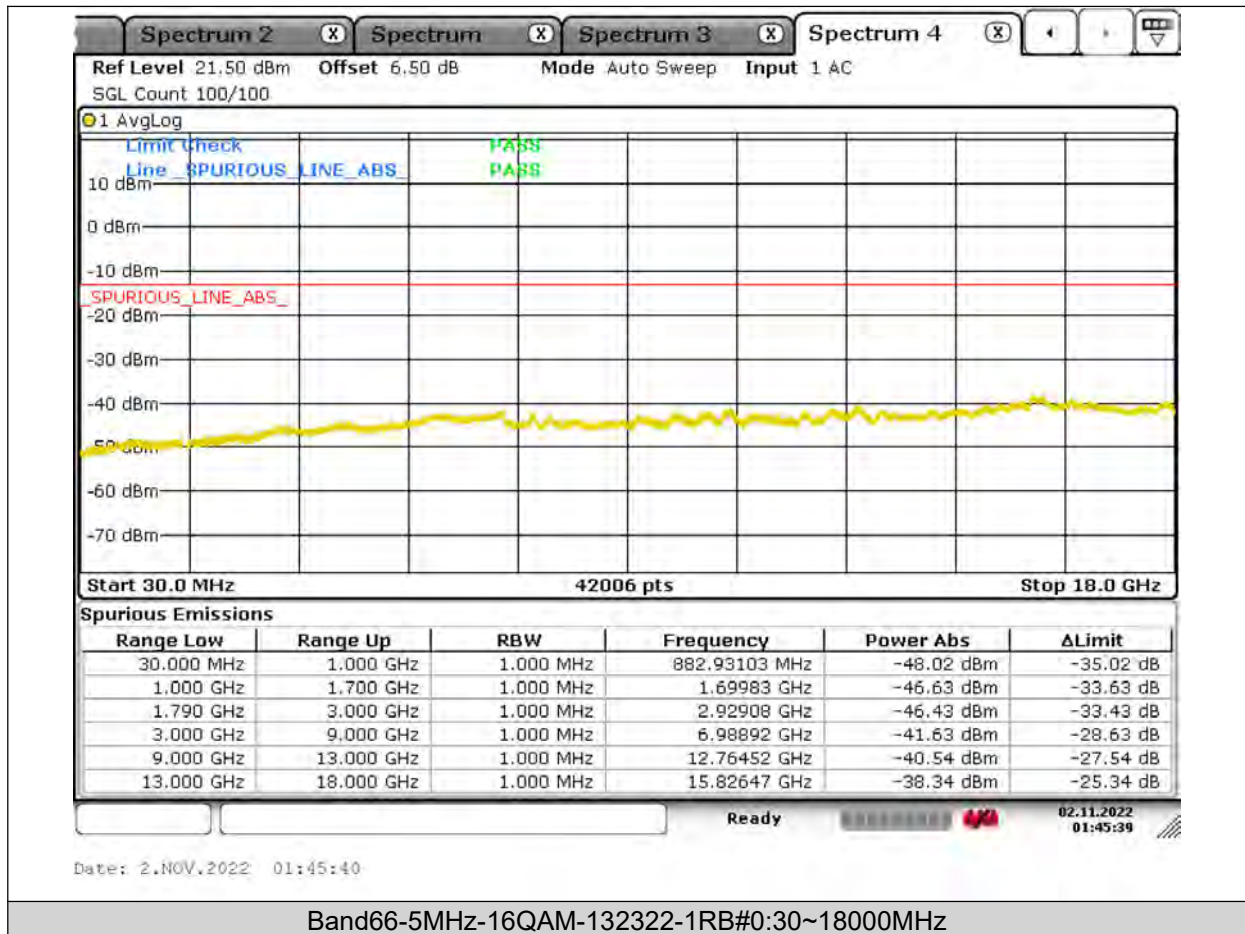

BUREAU
VERITAS

Test Report No.: PSU-NQN2204290110RF03

BUREAU
VERITAS

Test Report No.: PSU-NQN2204290110RF03

BUREAU
VERITAS

Test Report No.: PSU-NQN2204290110RF03

BUREAU
VERITAS

Test Report No.: PSU-NQN2204290110RF03