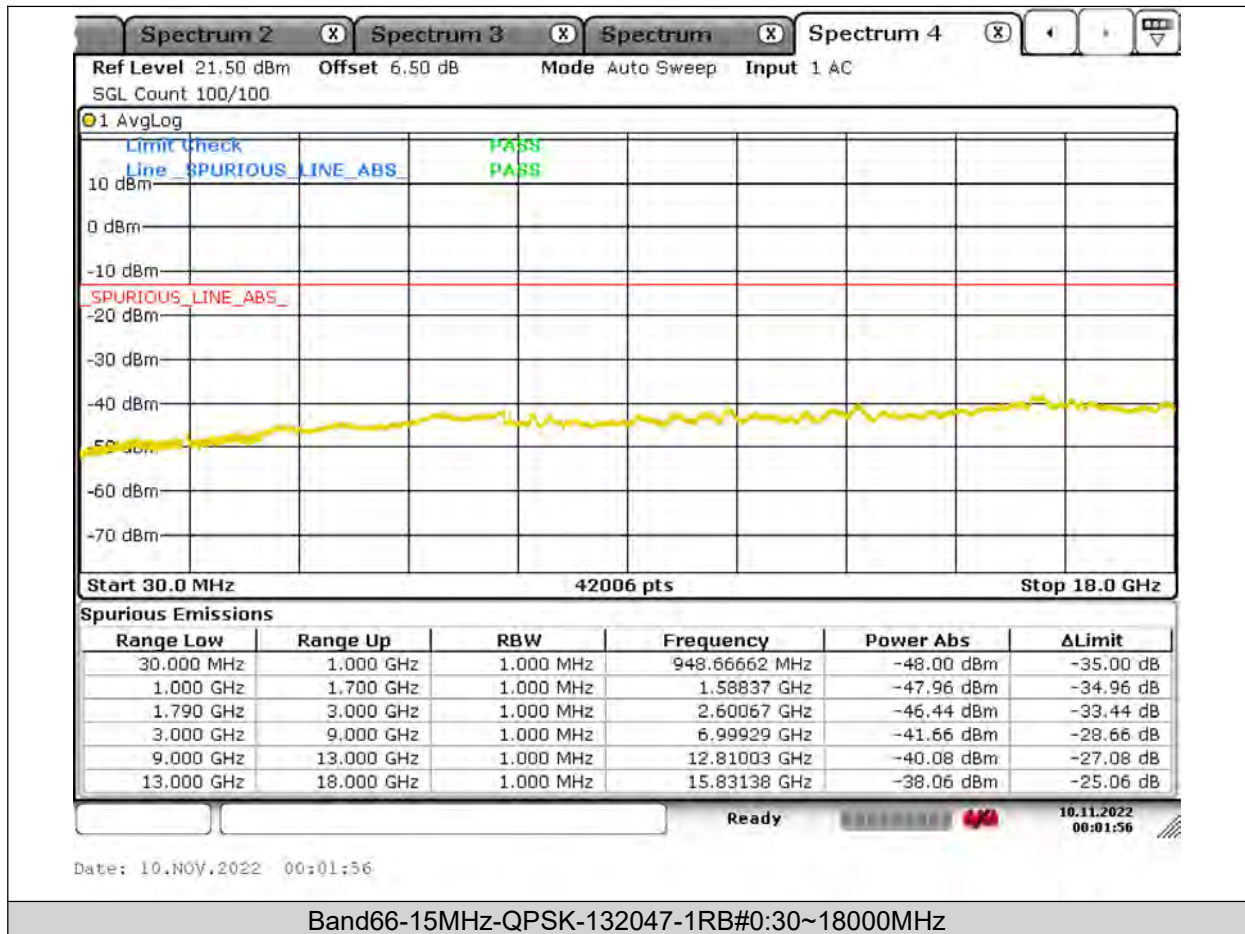

BUREAU
VERITAS

Test Report No.: PSU-NQN2204290110RF03

BUREAU
VERITAS

Test Report No.: PSU-NQN2204290110RF03

BUREAU
VERITAS

Test Report No.: PSU-NQN2204290110RF03

BUREAU
VERITAS

Test Report No.: PSU-NQN2204290110RF03