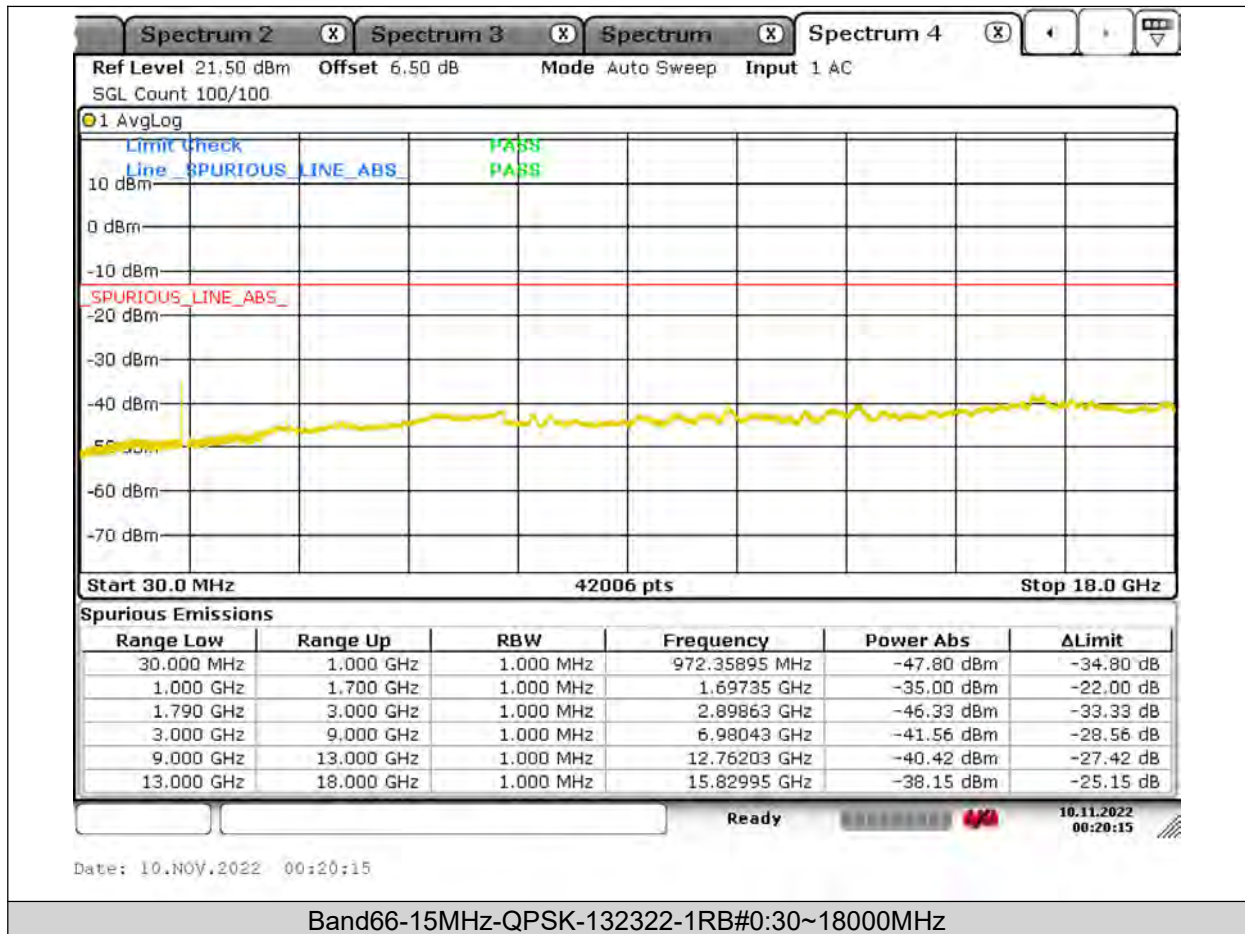

BUREAU
VERITAS

Test Report No.: PSU-NQN2204290110RF03