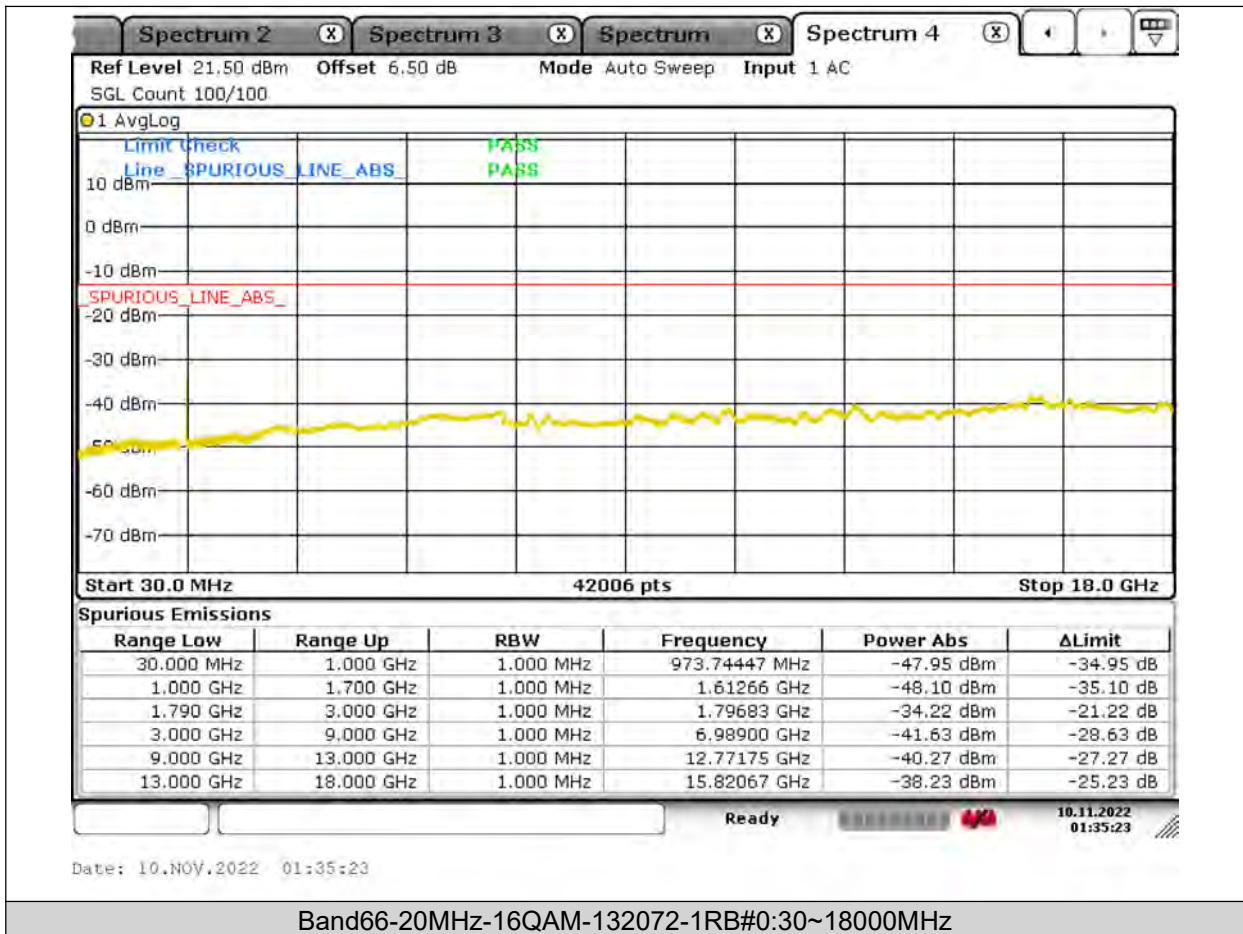

BUREAU
VERITAS

Test Report No.: PSU-NQN2204290110RF03