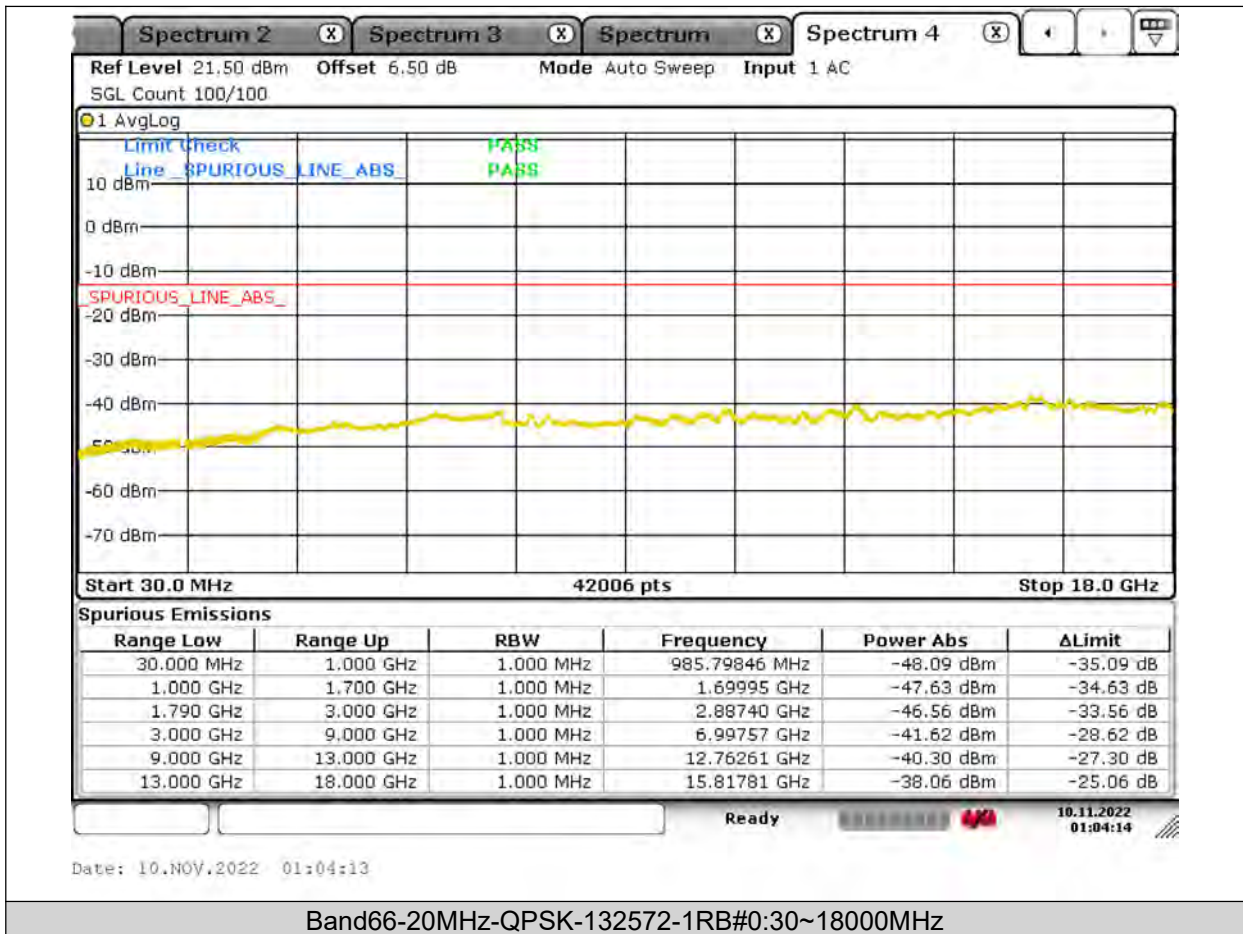

BUREAU
VERITAS

Test Report No.: PSU-NQN2204290110RF03

BUREAU VERITAS

Test Report No.: PSU-NQN2204290110RF03

BUREAU
VERITAS

Test Report No.: PSU-NQN2204290110RF03

BUREAU
VERITAS

Test Report No.: PSU-NQN2204290110RF03