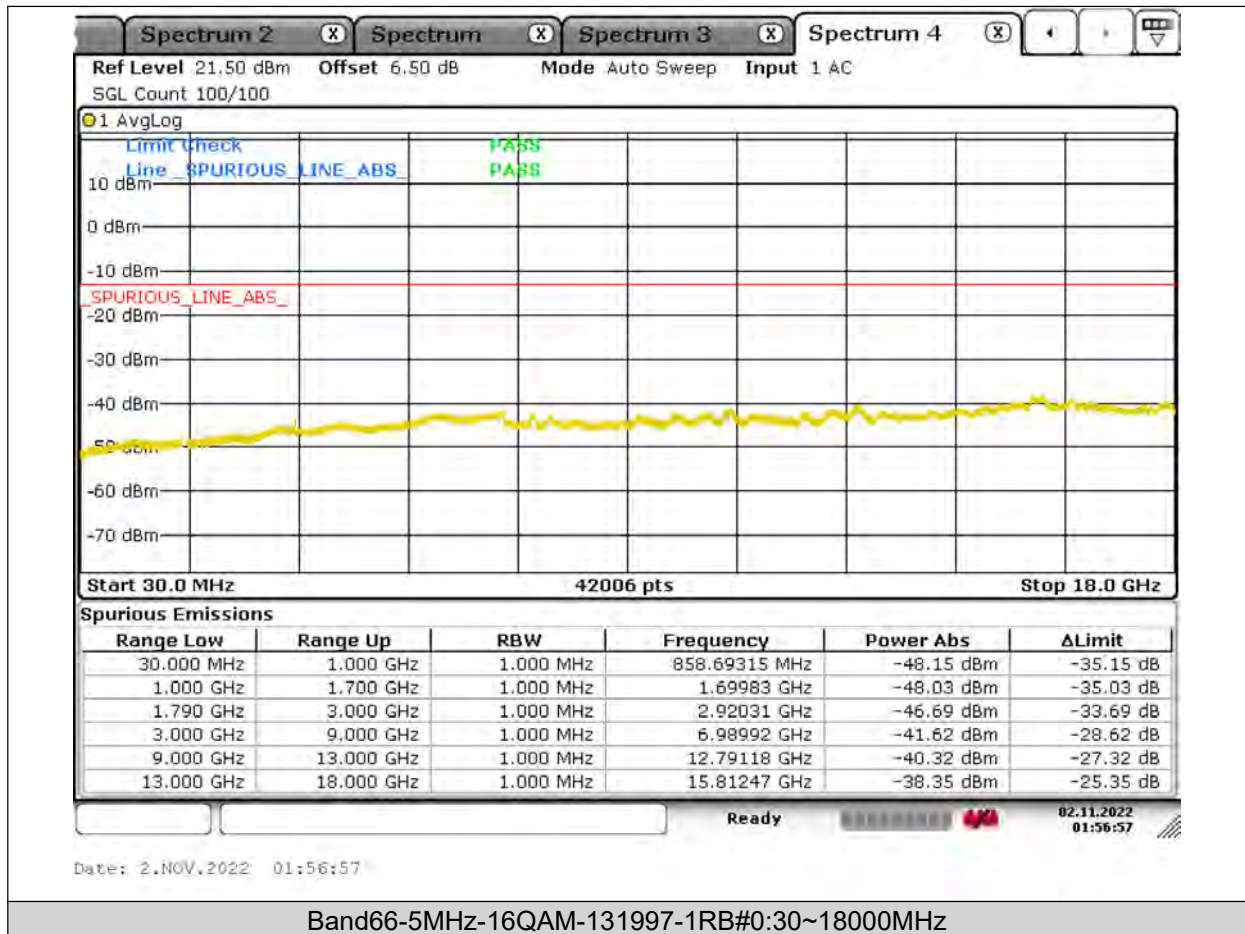

BUREAU
VERITAS

Test Report No.: PSU-NQN2204290110RF03

BUREAU
VERITAS

Test Report No.: PSU-NQN2204290110RF03

BUREAU
VERITAS

Test Report No.: PSU-NQN2204290110RF03

BUREAU
VERITAS

Test Report No.: PSU-NQN2204290110RF03