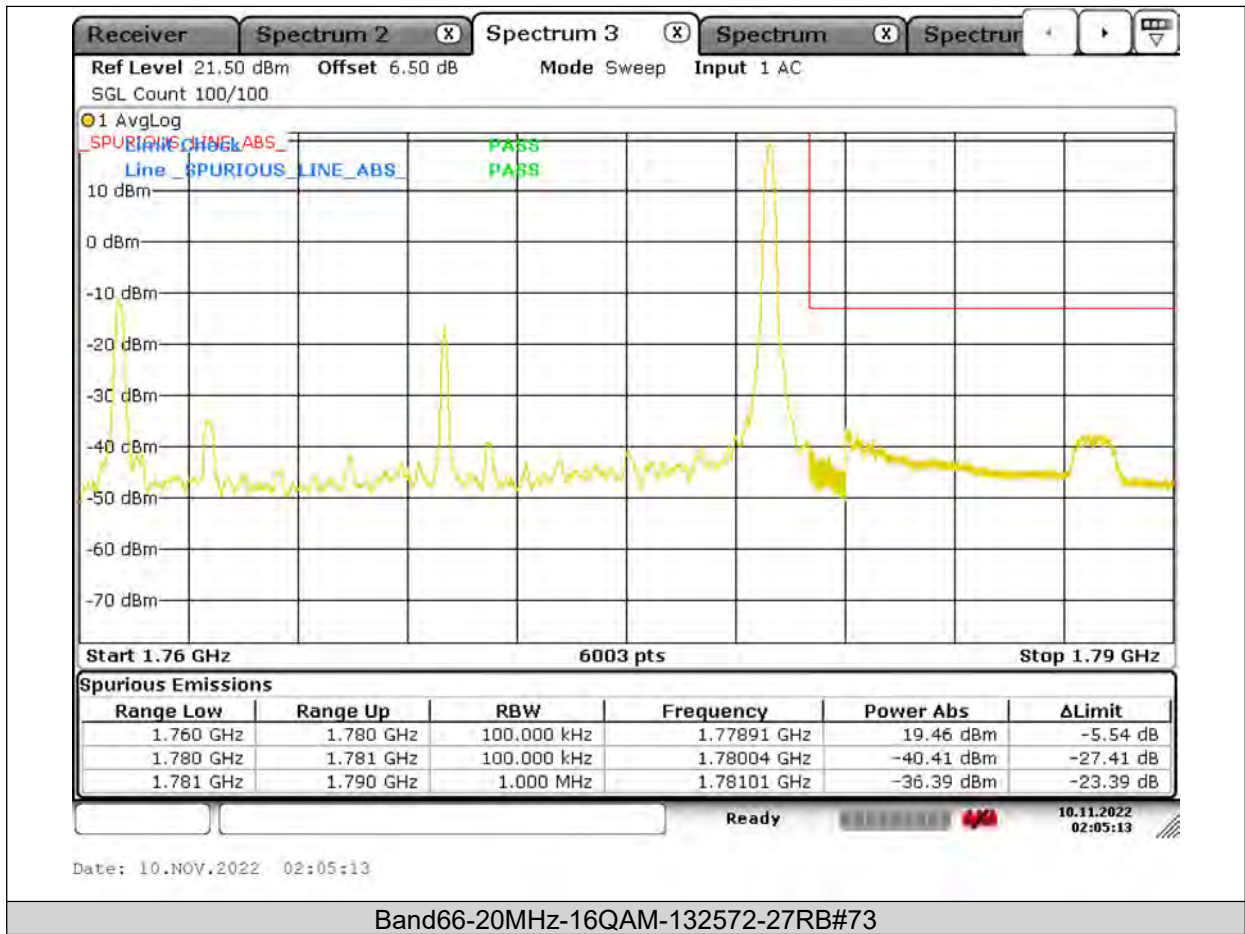

BUREAU VERITAS

Test Report No.: PSU-NQN2204290110RF03

BUREAU VERITAS

Test Report No.: PSU-NQN2204290110RF03

BUREAU
VERITAS

Test Report No.: PSU-NQN2204290110RF03

BUREAU VERITAS

Test Report No.: PSU-NQN2204290110RF03