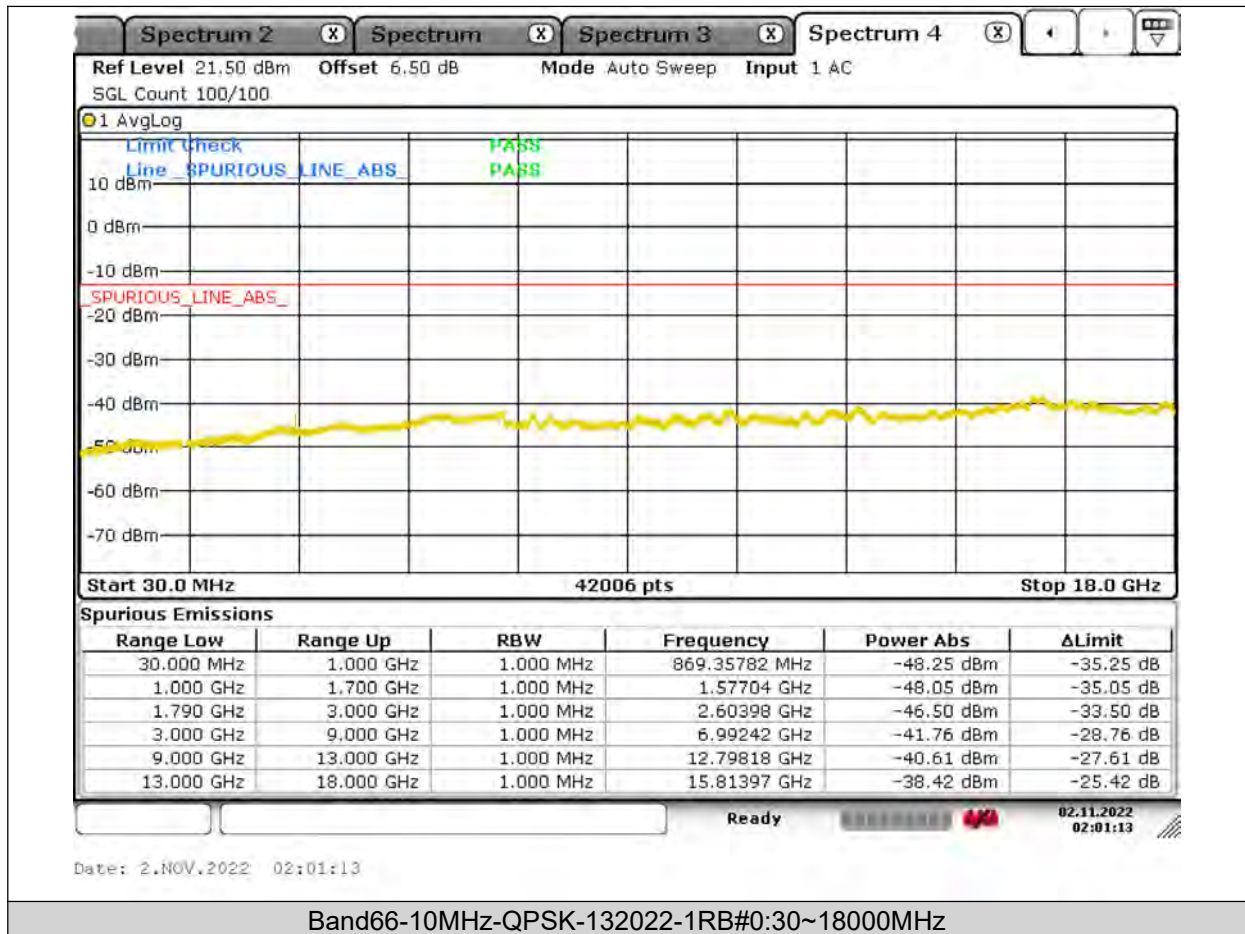

BUREAU
VERITAS

Test Report No.: PSU-NQN2204290110RF03

BUREAU
VERITAS

Test Report No.: PSU-NQN2204290110RF03

BUREAU
VERITAS

Test Report No.: PSU-NQN2204290110RF03

BUREAU
VERITAS

Test Report No.: PSU-NQN2204290110RF03