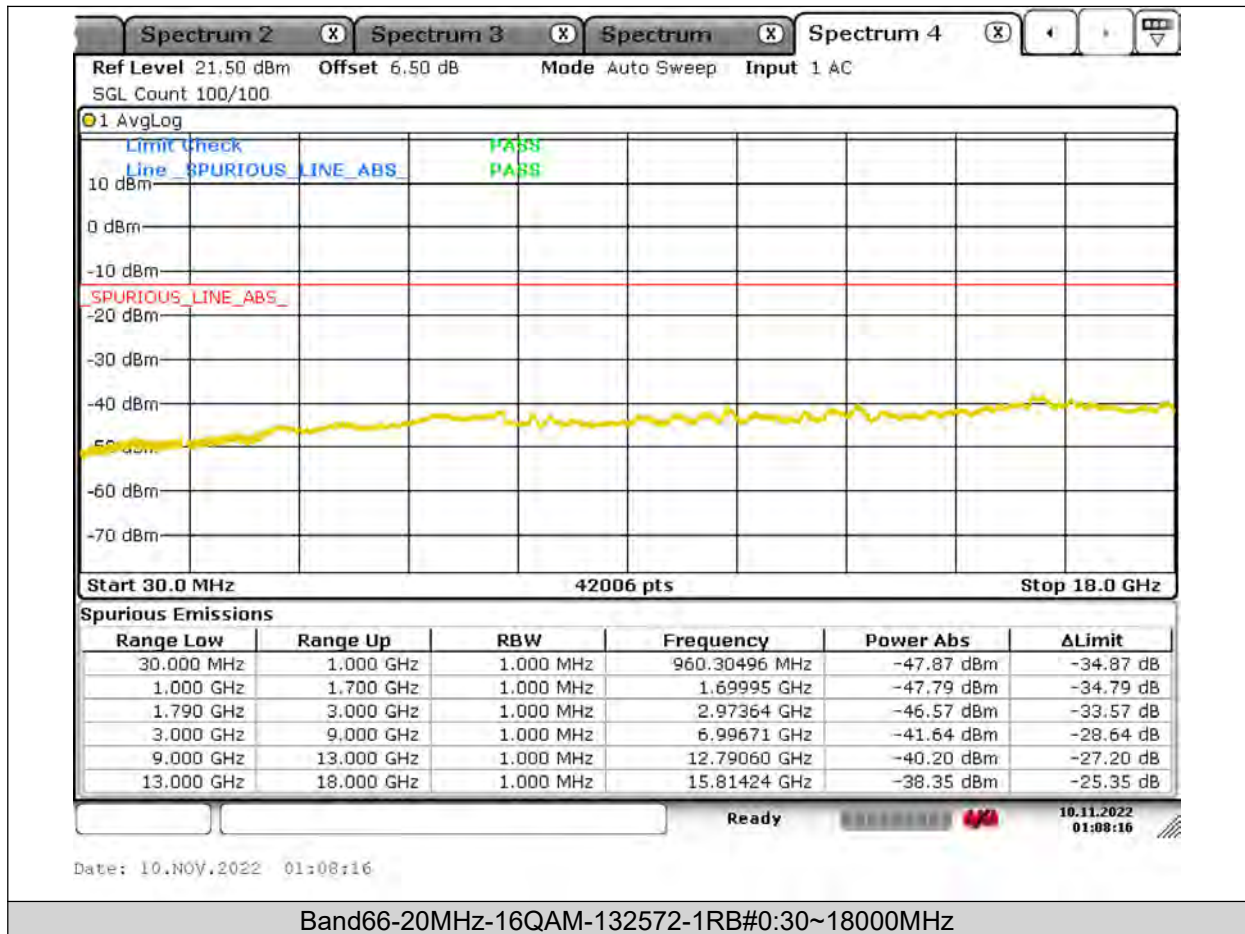

BUREAU
VERITAS

Test Report No.: PSU-NQN2204290110RF03