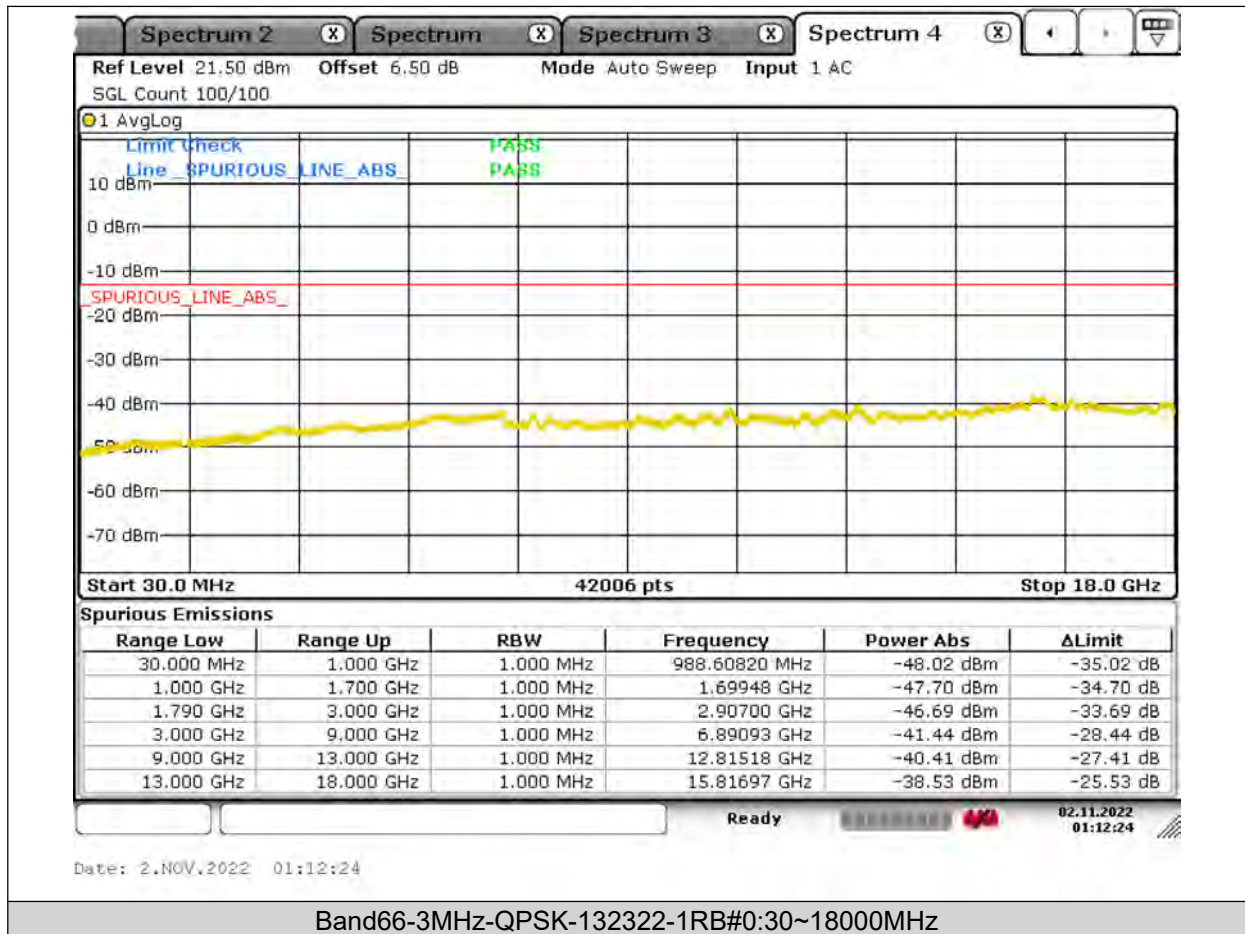

BUREAU
VERITAS

Test Report No.: PSU-NQN2204290110RF03

BUREAU
VERITAS

Test Report No.: PSU-NQN2204290110RF03

BUREAU
VERITAS

Test Report No.: PSU-NQN2204290110RF03

BUREAU
VERITAS

Test Report No.: PSU-NQN2204290110RF03