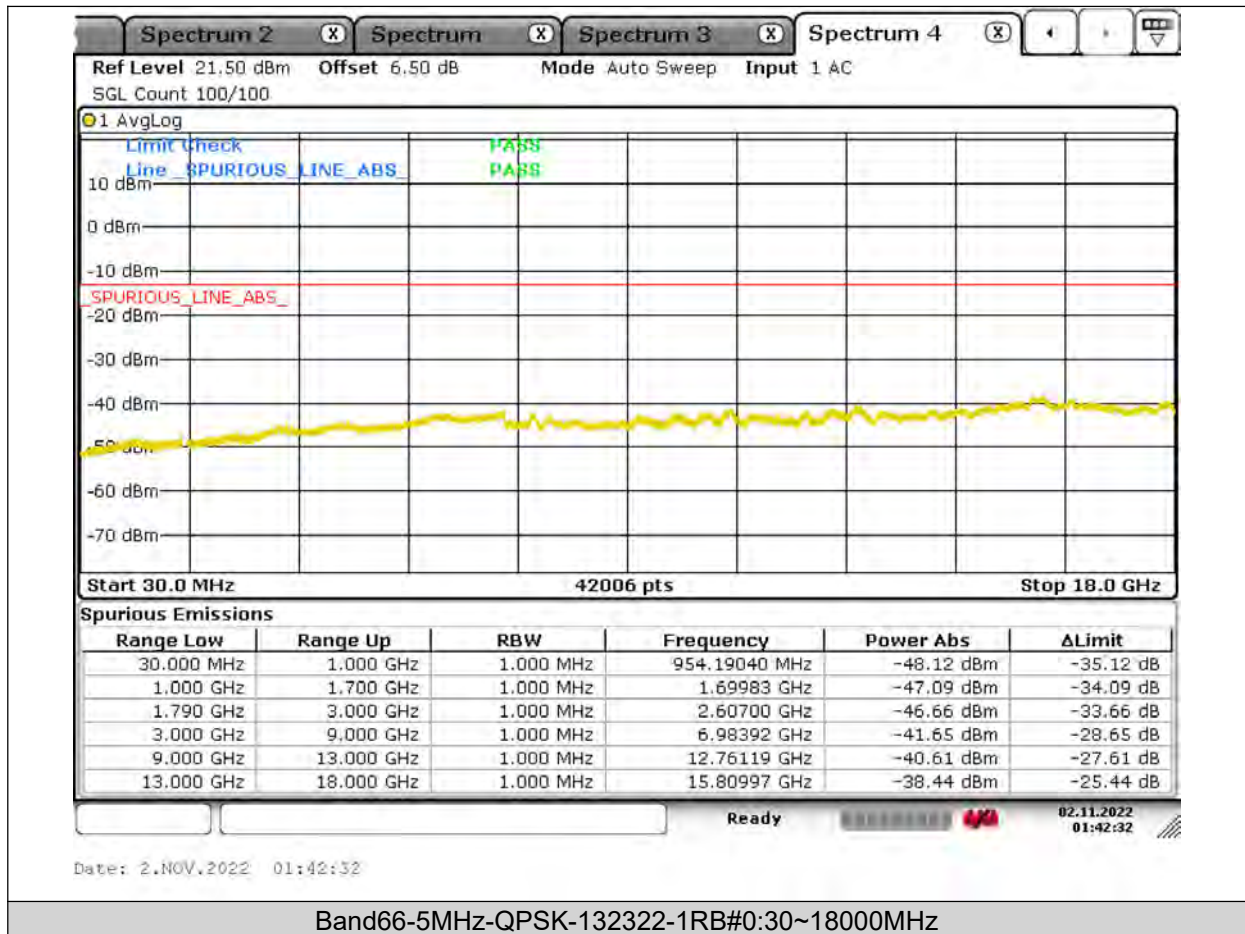

BUREAU
VERITAS

Test Report No.: PSU-NQN2204290110RF03