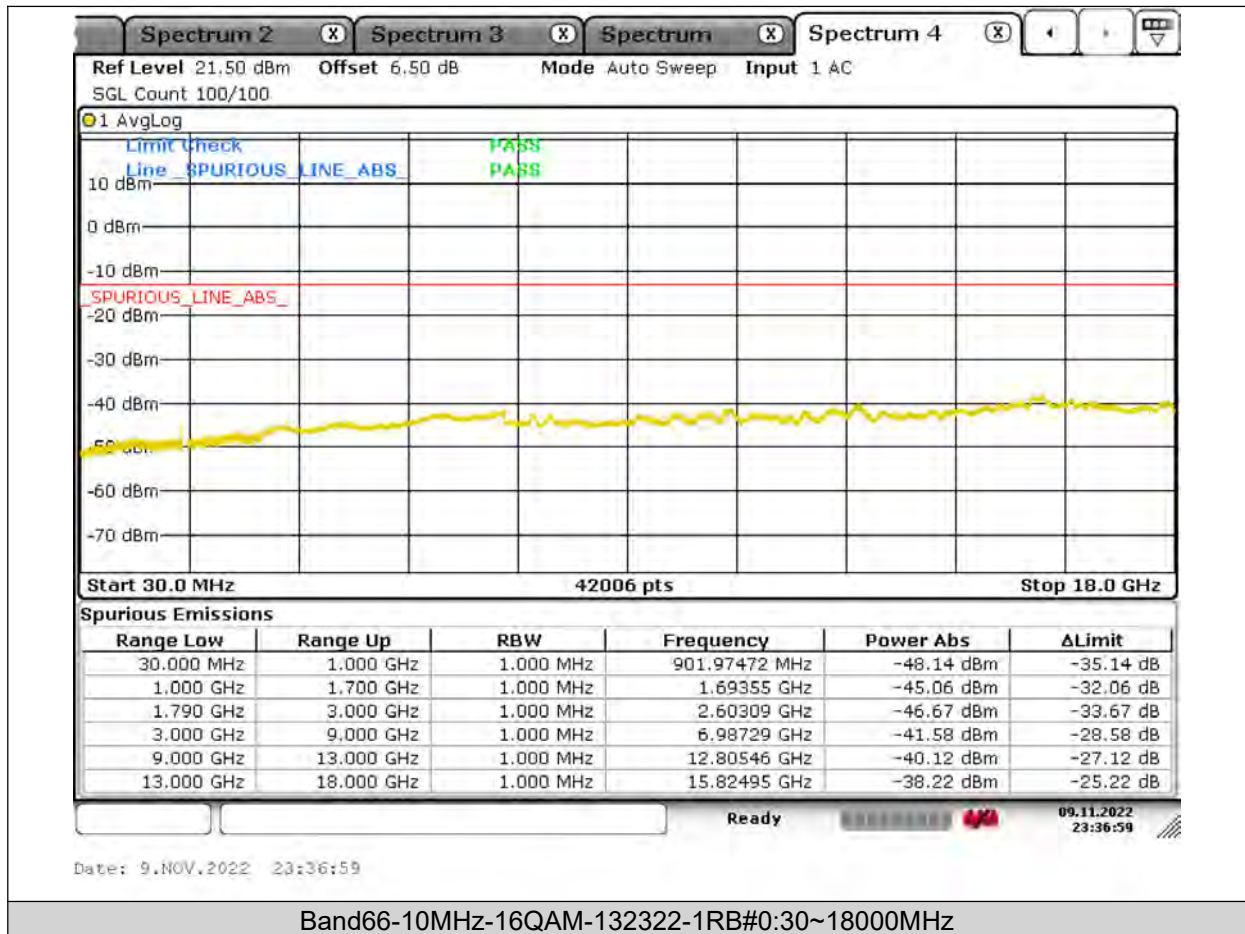

BUREAU
VERITAS

Test Report No.: PSU-NQN2204290110RF03

BUREAU
VERITAS

Test Report No.: PSU-NQN2204290110RF03

BUREAU
VERITAS

Test Report No.: PSU-NQN2204290110RF03

BUREAU
VERITAS

Test Report No.: PSU-NQN2204290110RF03