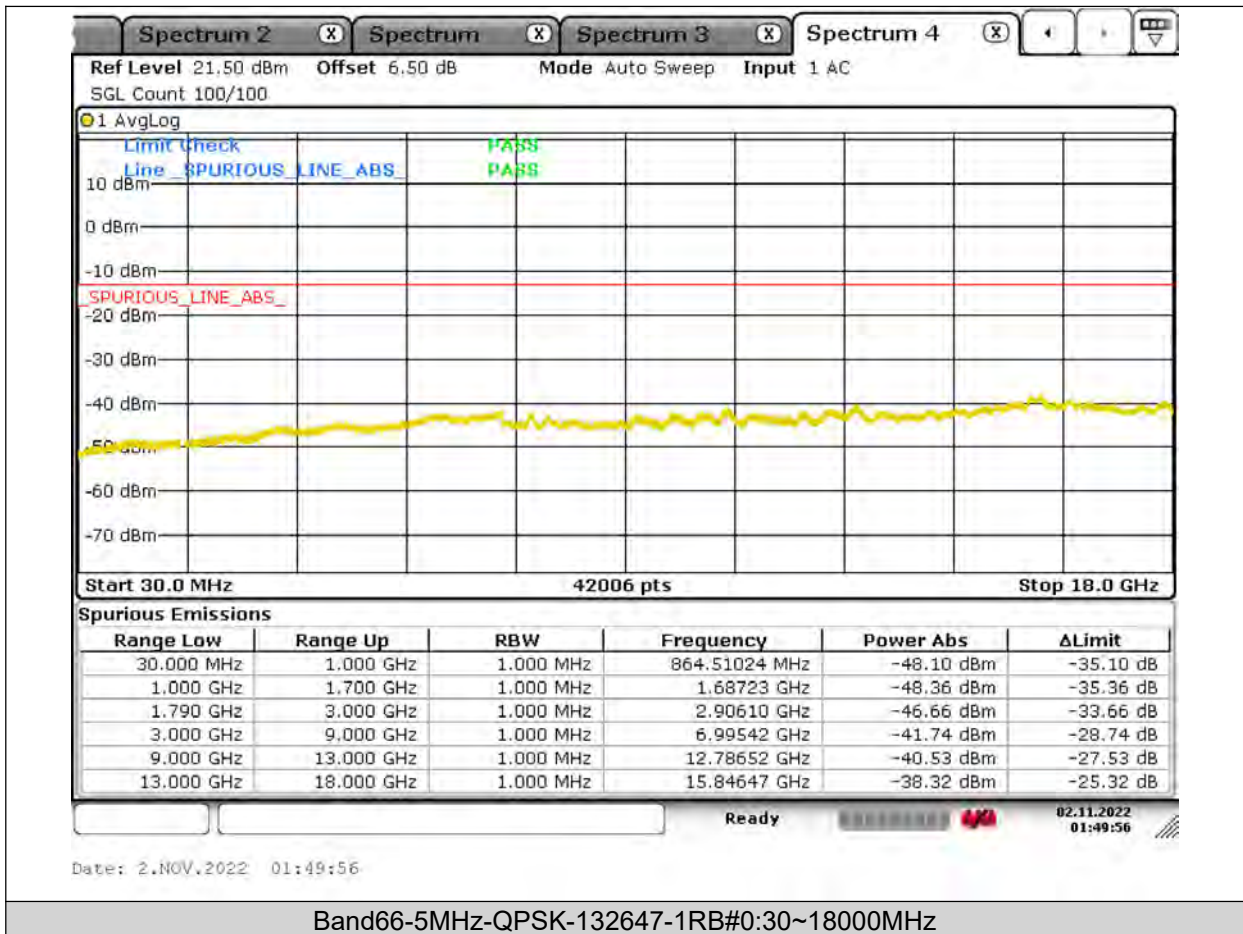

BUREAU
VERITAS

Test Report No.: PSU-NQN2204290110RF03

BUREAU
VERITAS

Test Report No.: PSU-NQN2204290110RF03

BUREAU
VERITAS

Test Report No.: PSU-NQN2204290110RF03

BUREAU
VERITAS

Test Report No.: PSU-NQN2204290110RF03