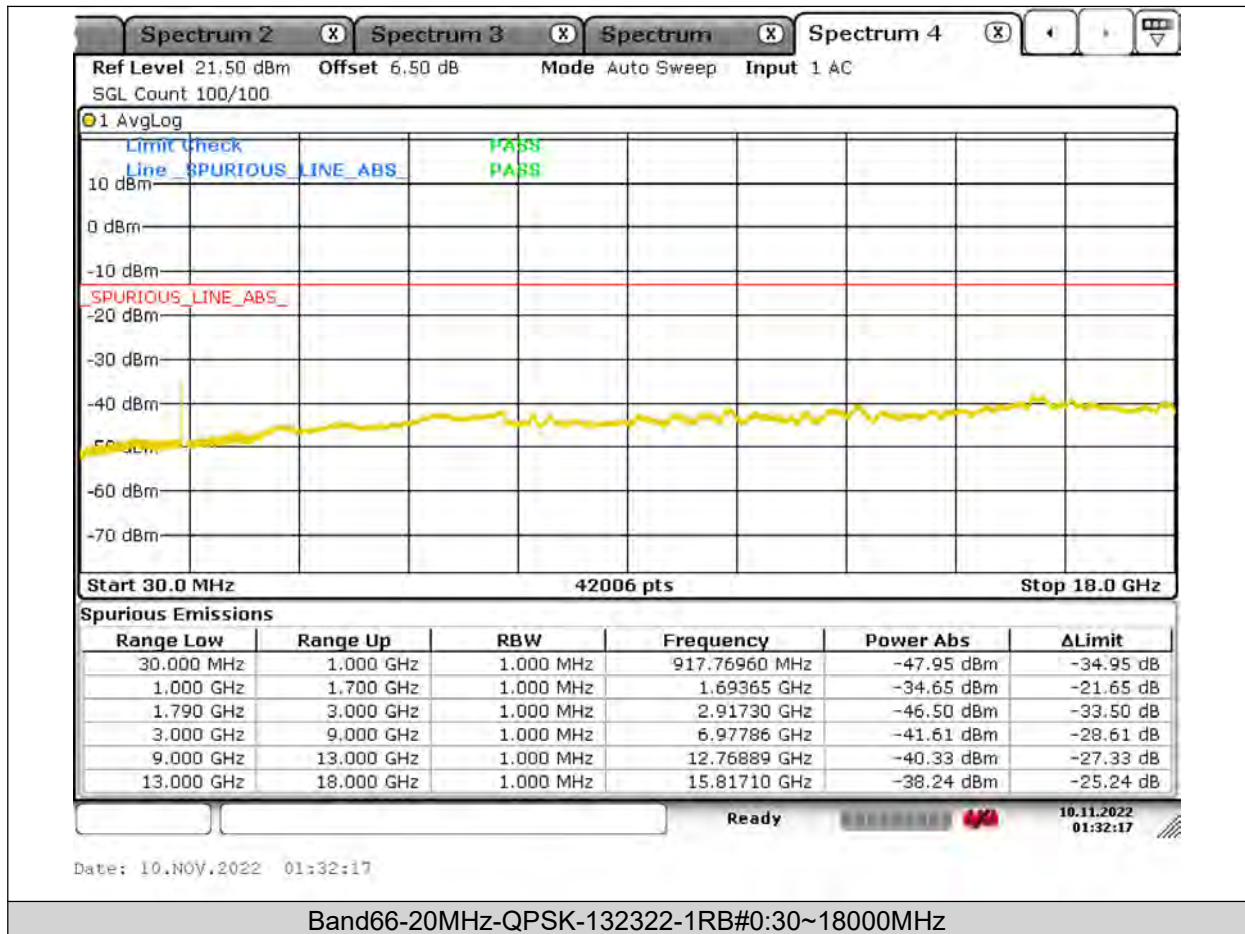

BUREAU
VERITAS

Test Report No.: PSU-NQN2204290110RF03

BUREAU VERITAS

Test Report No.: PSU-NQN2204290110RF03

BUREAU
VERITAS

Test Report No.: PSU-NQN2204290110RF03

BUREAU
VERITAS

Test Report No.: PSU-NQN2204290110RF03