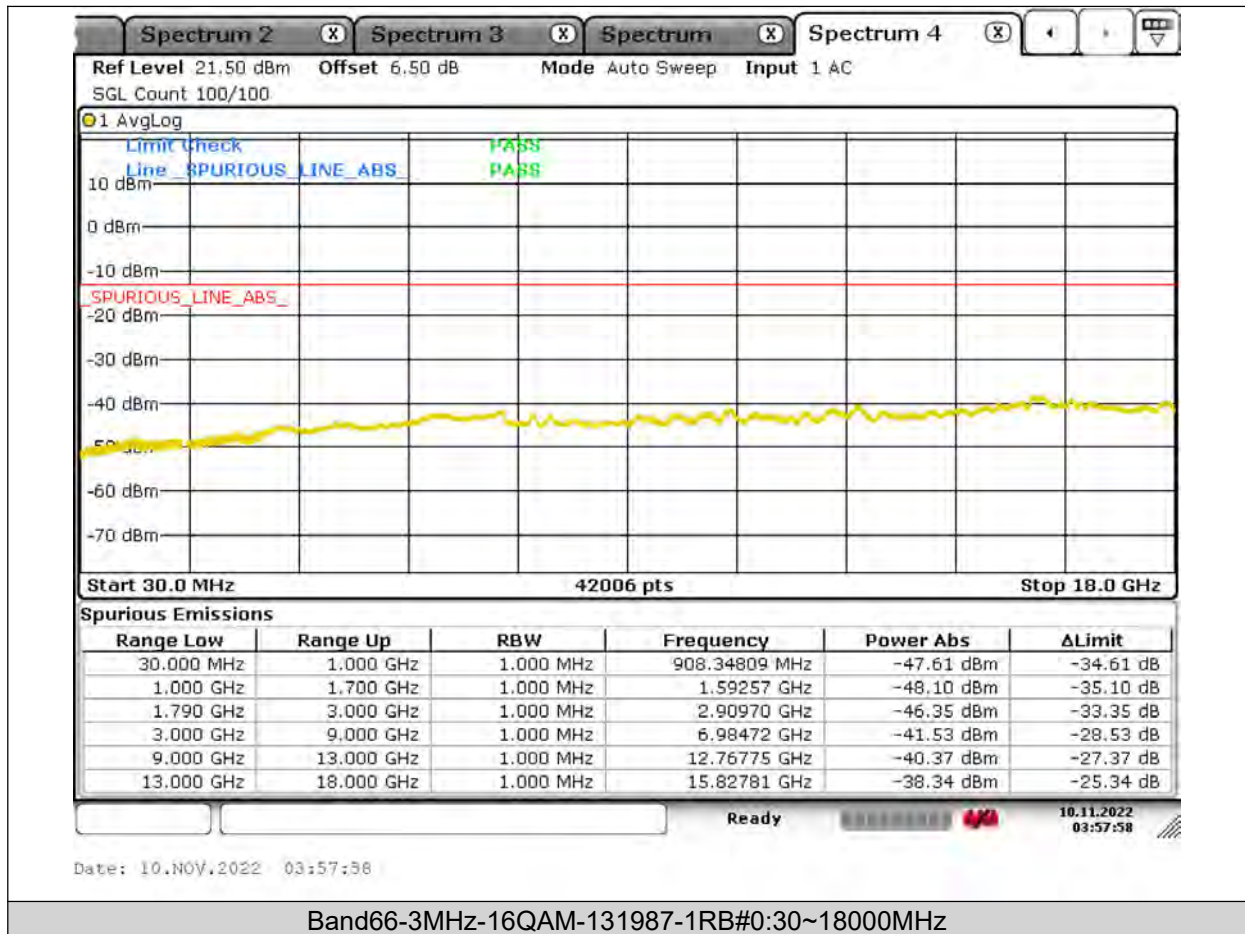

BUREAU
VERITAS

Test Report No.: PSU-NQN2204290110RF03