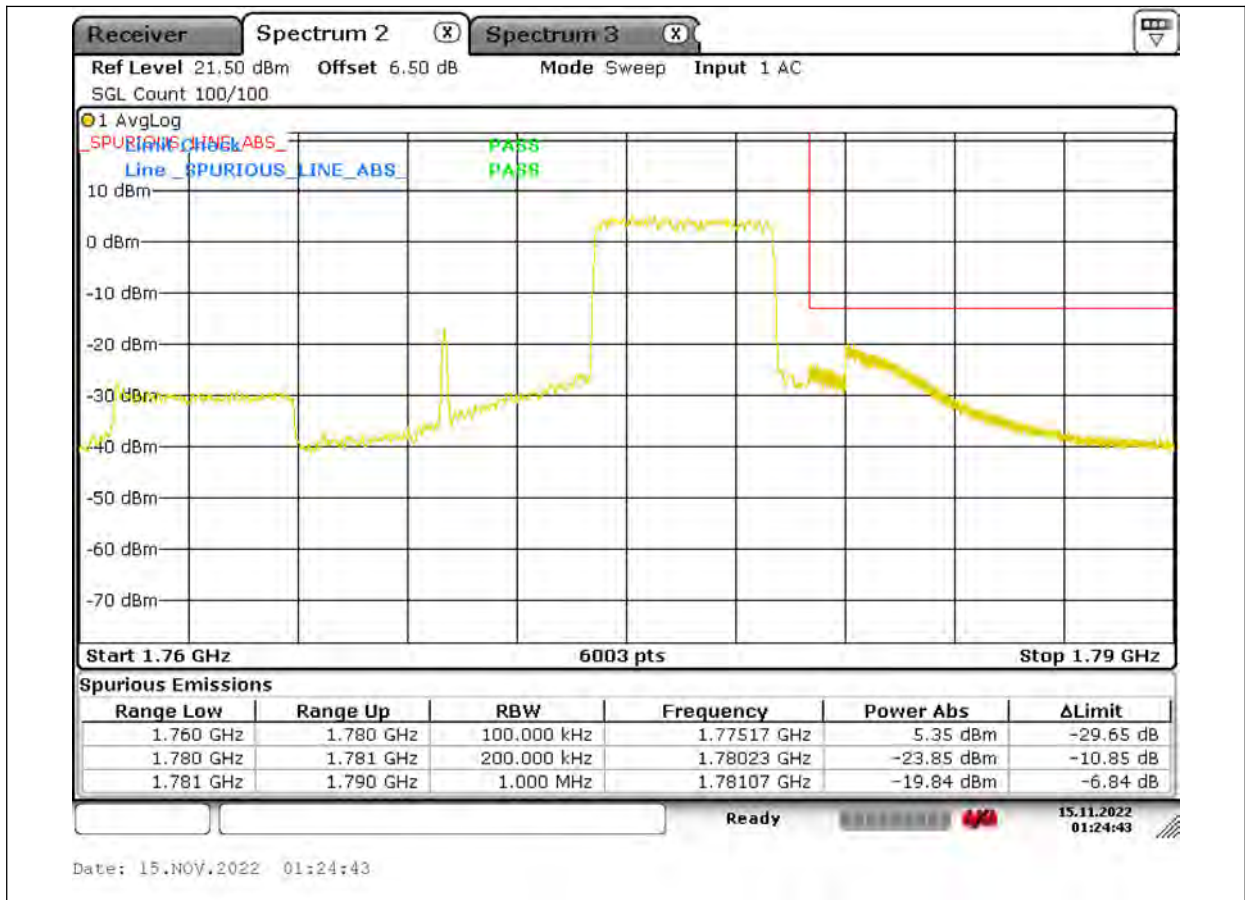

BUREAU VERITAS

Test Report No.: PSU-NQN2204290110RF03

BUREAU VERITAS

Test Report No.: PSU-NQN2204290110RF03

BUREAU
VERITAS

Test Report No.: PSU-NQN2204290110RF03

BUREAU VERITAS

Test Report No.: PSU-NQN2204290110RF03