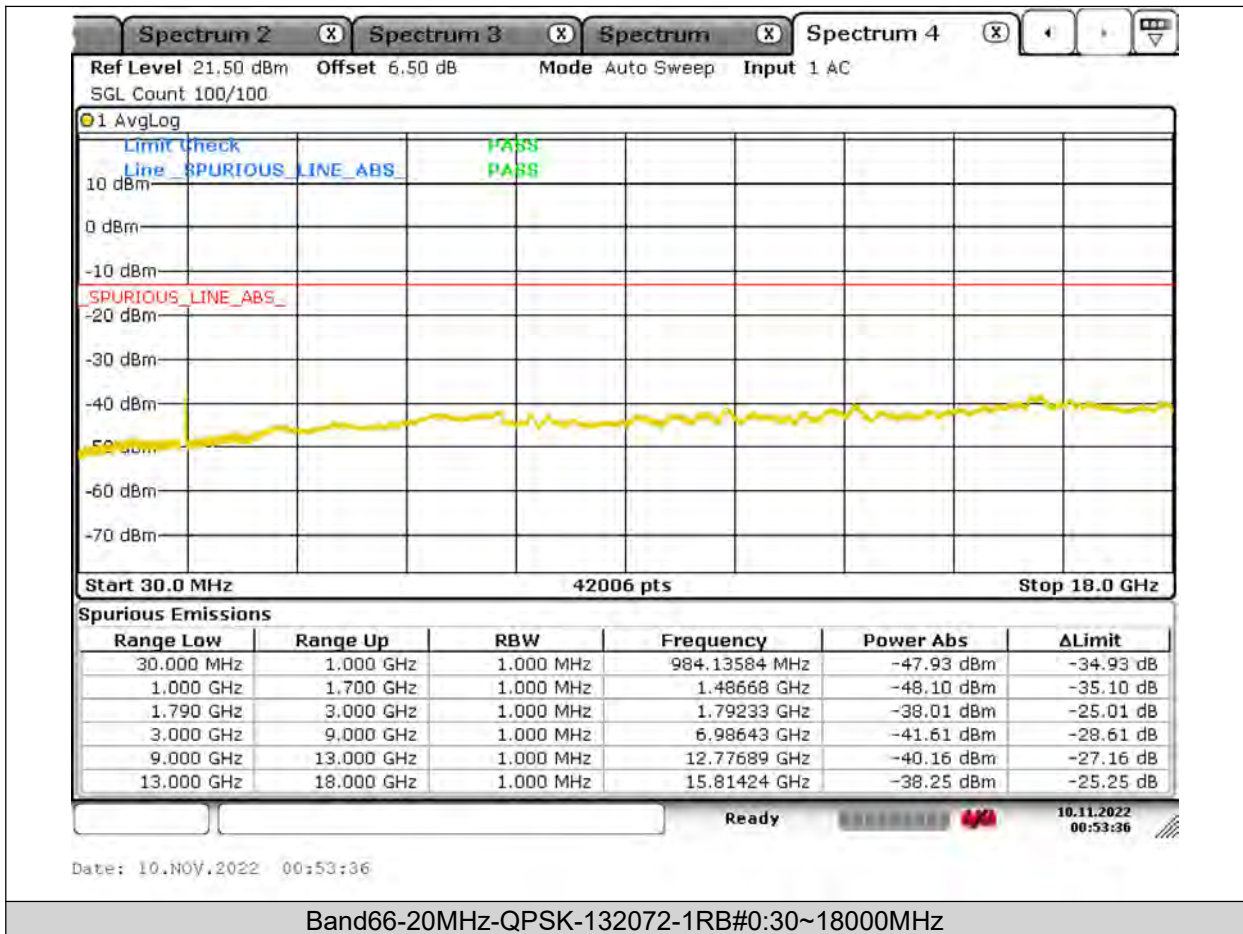

BUREAU
VERITAS

Test Report No.: PSU-NQN2204290110RF03

BUREAU VERITAS

Test Report No.: PSU-NQN2204290110RF03

BUREAU
VERITAS

Test Report No.: PSU-NQN2204290110RF03

BUREAU
VERITAS

Test Report No.: PSU-NQN2204290110RF03