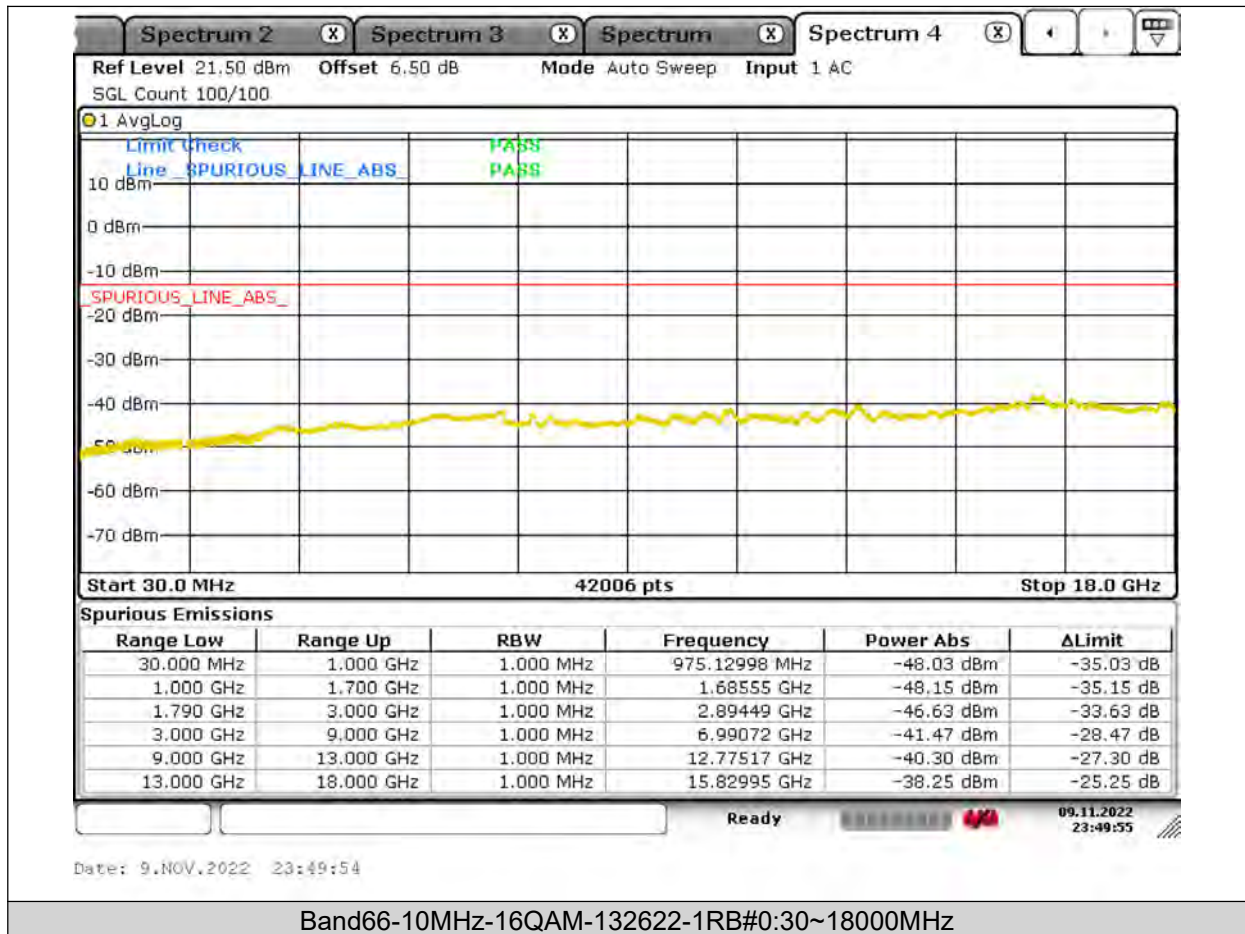

BUREAU
VERITAS

Test Report No.: PSU-NQN2204290110RF03

BUREAU
VERITAS

Test Report No.: PSU-NQN2204290110RF03

BUREAU
VERITAS

Test Report No.: PSU-NQN2204290110RF03

BUREAU
VERITAS

Test Report No.: PSU-NQN2204290110RF03