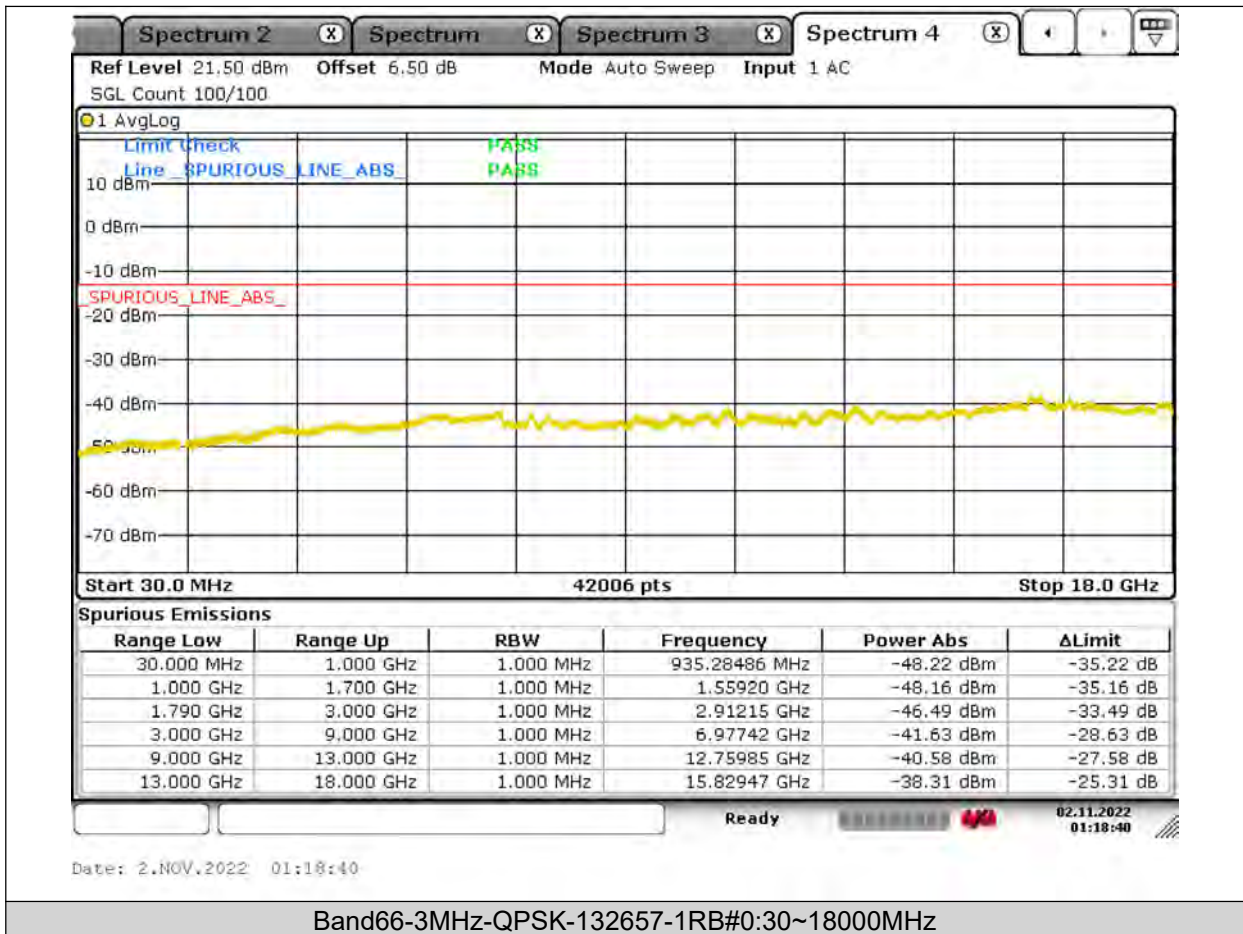

BUREAU
VERITAS

Test Report No.: PSU-NQN2204290110RF03

BUREAU
VERITAS

Test Report No.: PSU-NQN2204290110RF03

BUREAU
VERITAS

Test Report No.: PSU-NQN2204290110RF03

BUREAU
VERITAS

Test Report No.: PSU-NQN2204290110RF03