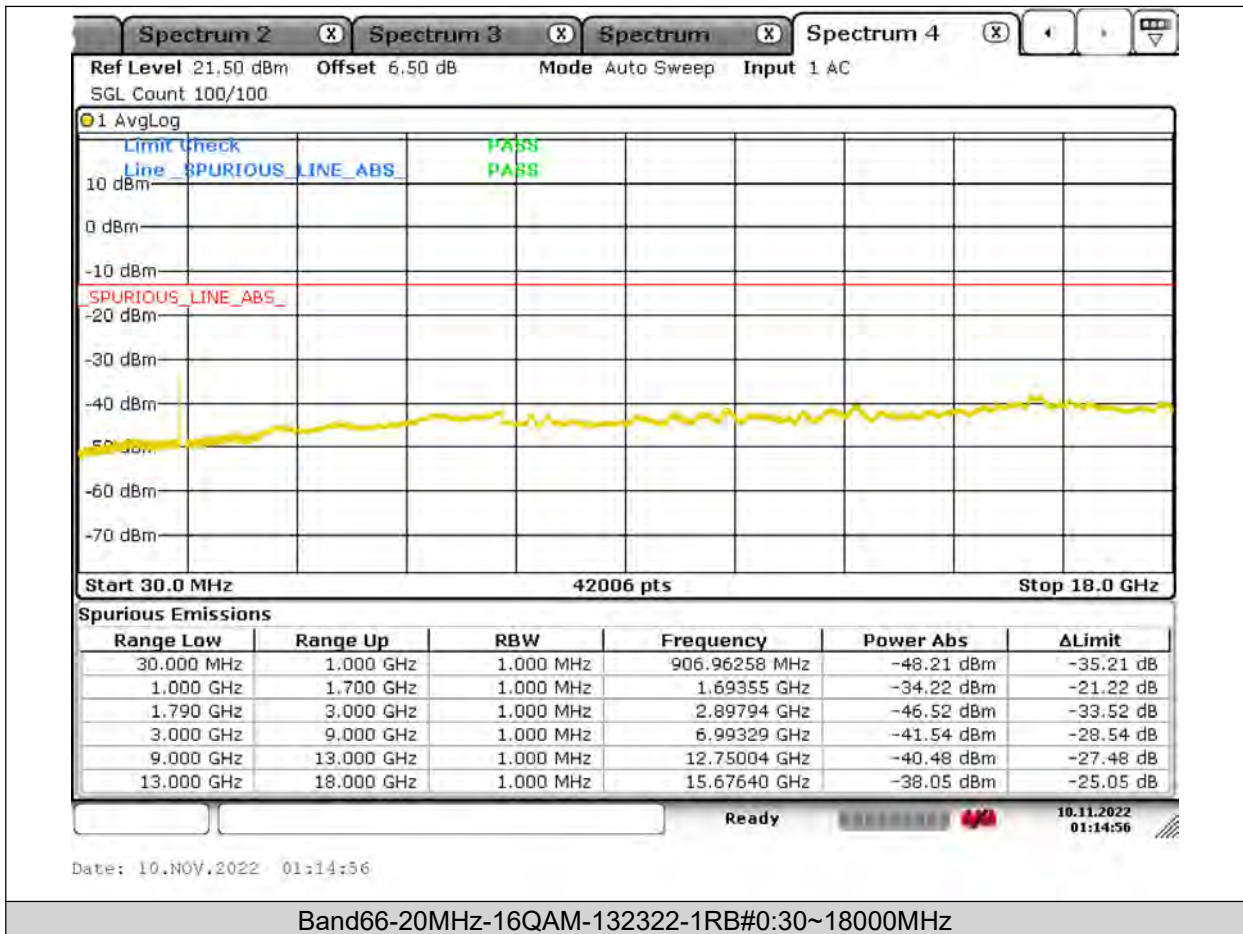

BUREAU
VERITAS

Test Report No.: PSU-NQN2204290110RF03