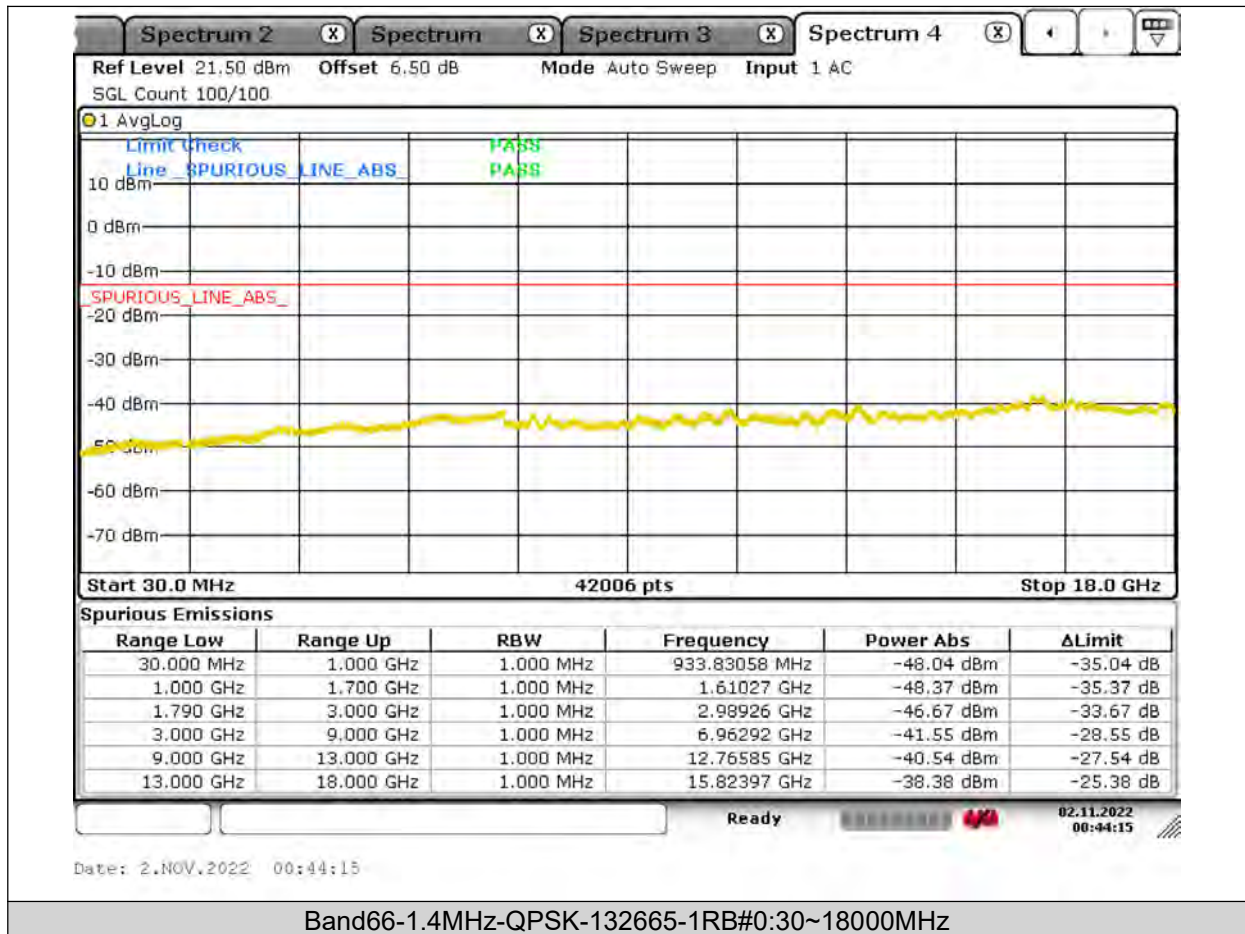

Test Report No.: PSU-NQN2204290110RF03

Test Graphs

BUREAU
VERITAS

Test Report No.: PSU-NQN2204290110RF03

BUREAU
VERITAS

Test Report No.: PSU-NQN2204290110RF03

BUREAU
VERITAS

Test Report No.: PSU-NQN2204290110RF03