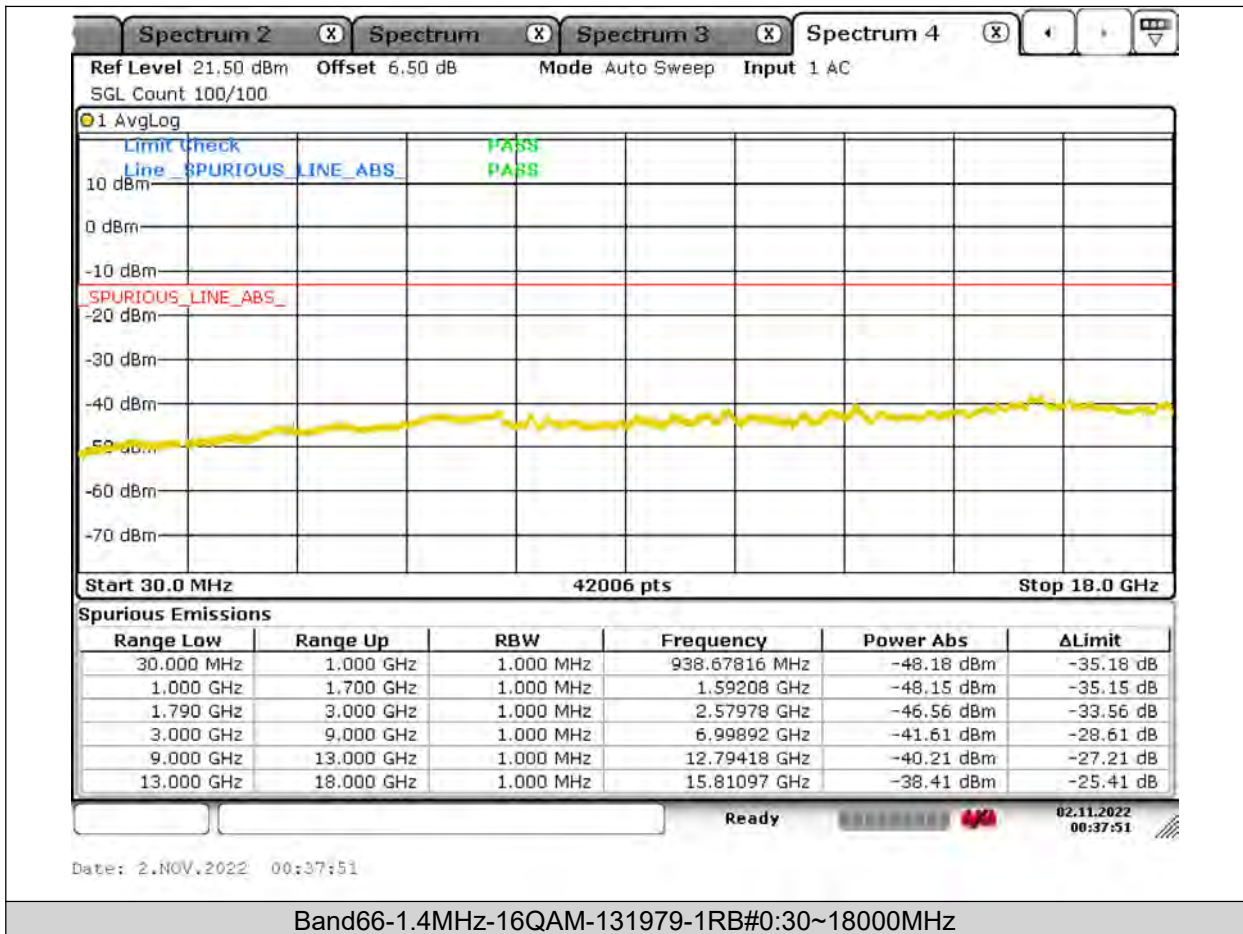

Test Report No.: PSU-NQN2204290110RF03

Test Graphs

BUREAU
VERITAS

Test Report No.: PSU-NQN2204290110RF03

BUREAU
VERITAS

Test Report No.: PSU-NQN2204290110RF03

BUREAU
VERITAS

Test Report No.: PSU-NQN2204290110RF03