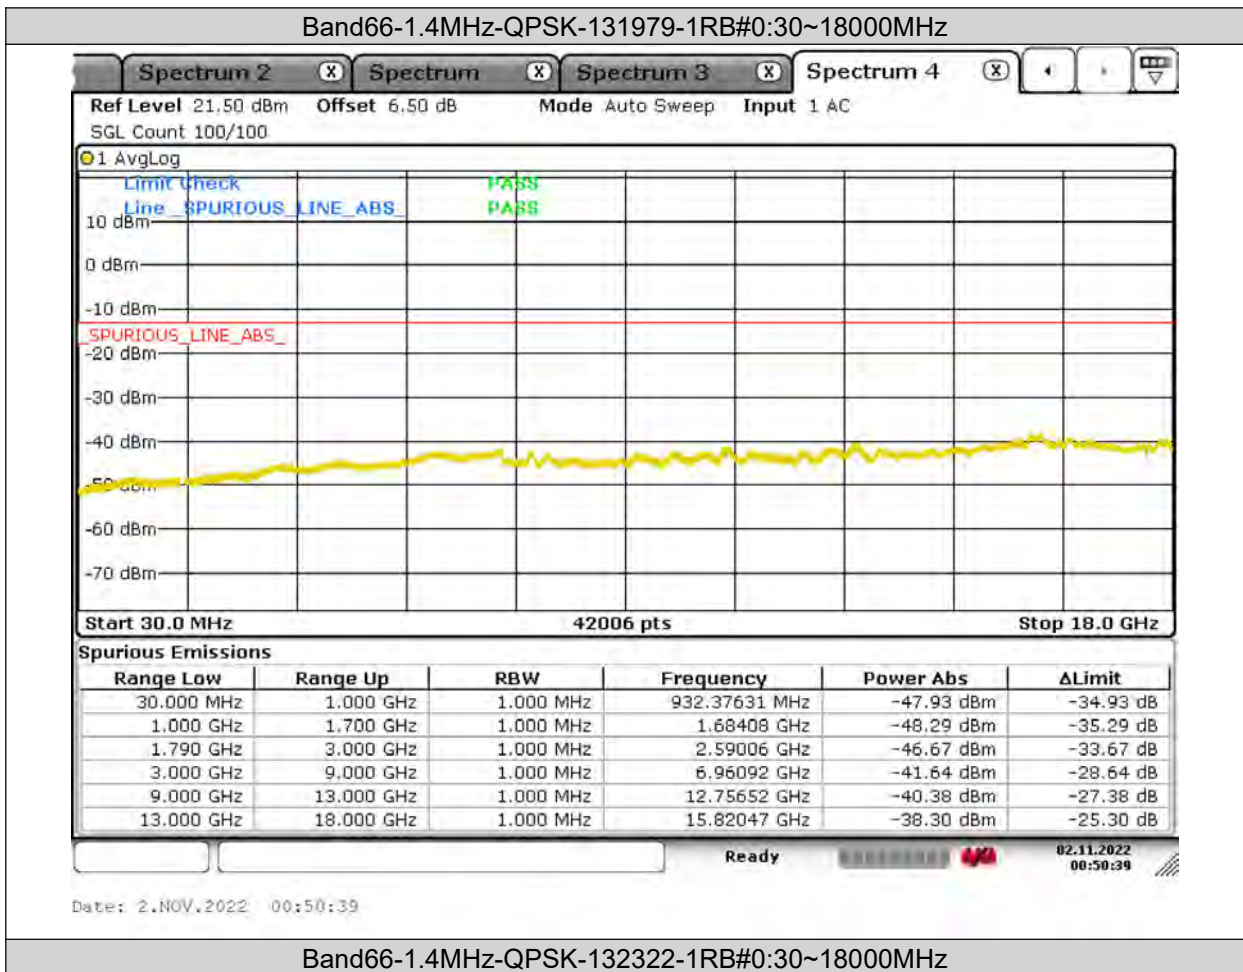

Test Report No.: PSU-NQN2204290110RF03

Test Graphs