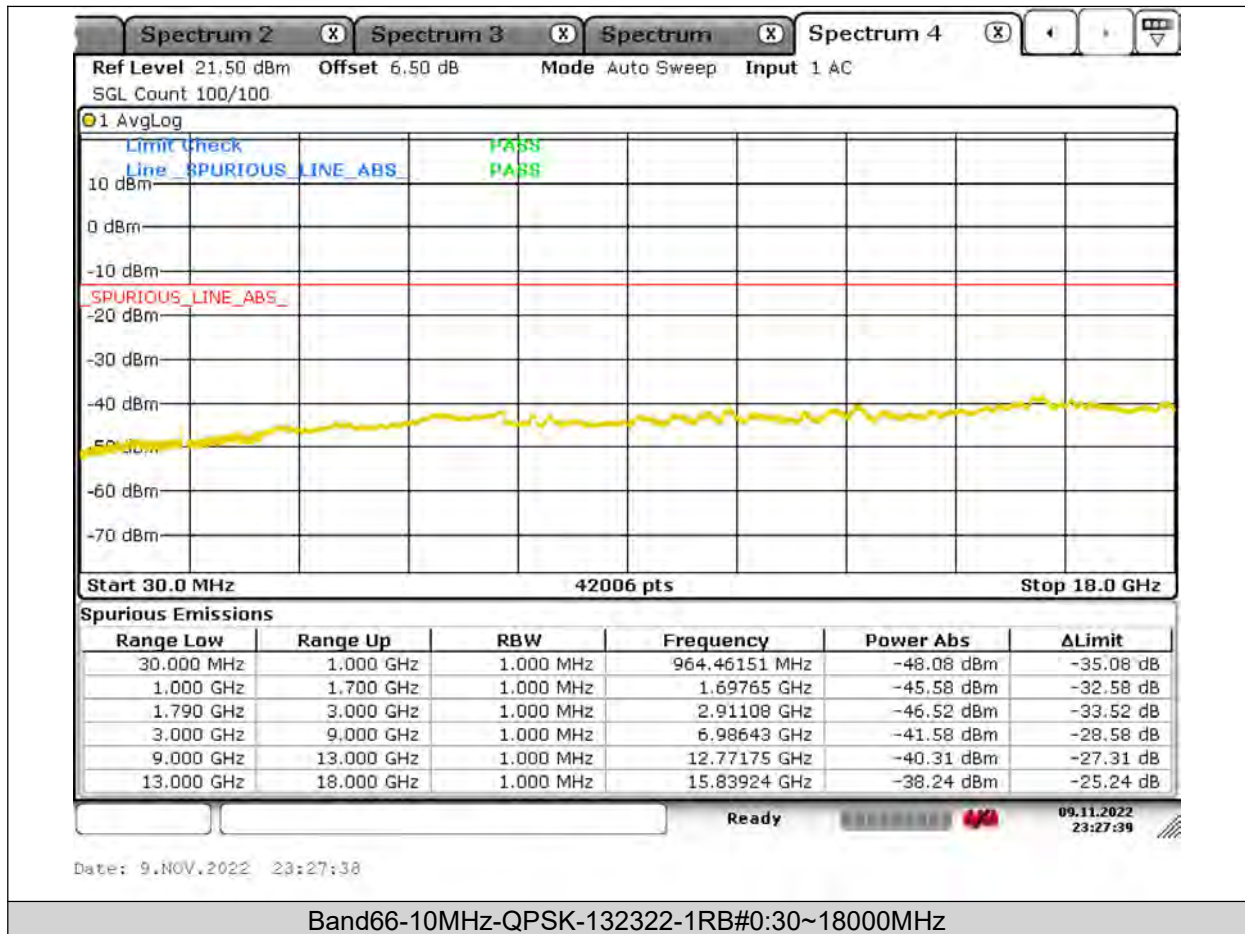

BUREAU
VERITAS

Test Report No.: PSU-NQN2204290110RF03

BUREAU
VERITAS

Test Report No.: PSU-NQN2204290110RF03

BUREAU
VERITAS

Test Report No.: PSU-NQN2204290110RF03

BUREAU
VERITAS

Test Report No.: PSU-NQN2204290110RF03