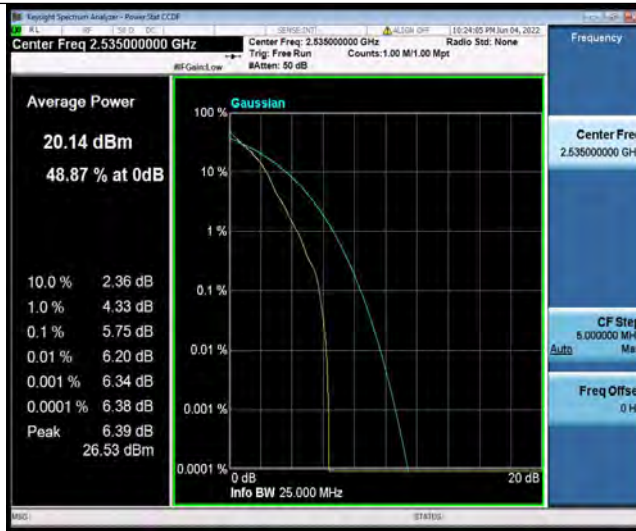

BUREAU
VERITAS

Test Report No.: PSU-NQN2204290110RF03

Band7-15MHz-QPSK-20825-1RB#0

Band7-15MHz-QPSK-20825-75RB#0

Band7-15MHz-QPSK-21100-1RB#0

BUREAU
VERITAS

Test Report No.: PSU-NQN2204290110RF03

Band7-15MHz-QPSK-21100-75RB#0