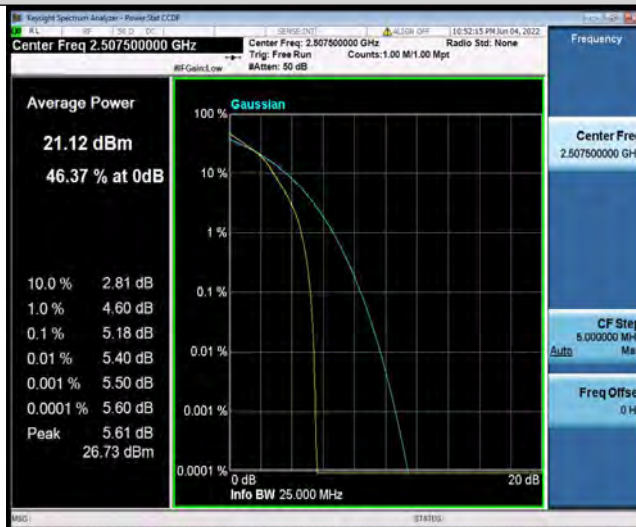

Band7-15MHz-QPSK-21375-1RB#0

Band7-15MHz-QPSK-21375-75RB#0

BUREAU VERITAS

Test Report No.: PSU-NQN2204290110RF03

Band7-15MHz-16QAM-20825-1RB#0

Band7-15MHz-16QAM-20825-27RB#0

Band7-15MHz-16QAM-21100-1RB#0

BUREAU VERITAS