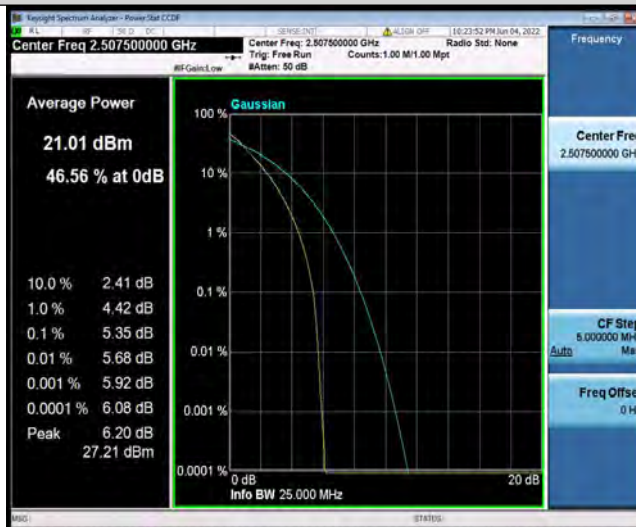

BUREAU
VERITAS

Test Report No.: PSU-NQN2204290110RF03

Band7-15MHz-QPSK-20825-1RB#0

Band7-15MHz-QPSK-20825-75RB#0

Band7-15MHz-QPSK-21100-1RB#0

BUREAU
VERITAS

Test Report No.: PSU-NQN2204290110RF03

Band7-15MHz-QPSK-21100-75RB#0