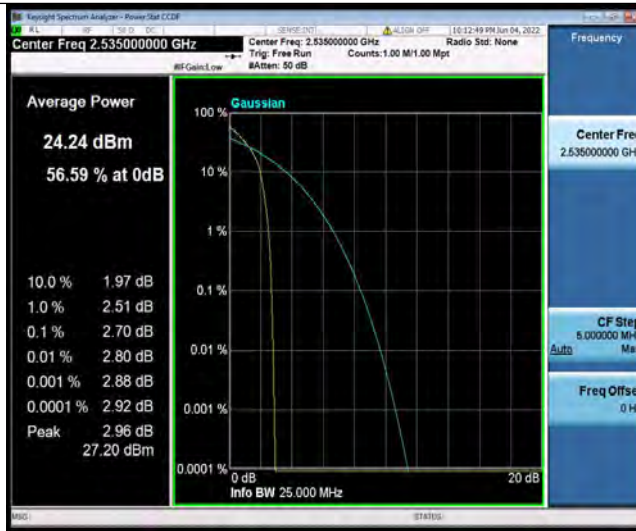

BUREAU VERITAS

Test Report No.: PSU-NQN2204290110RF03

Band7-10MHz-QPSK-21100-50RB#0