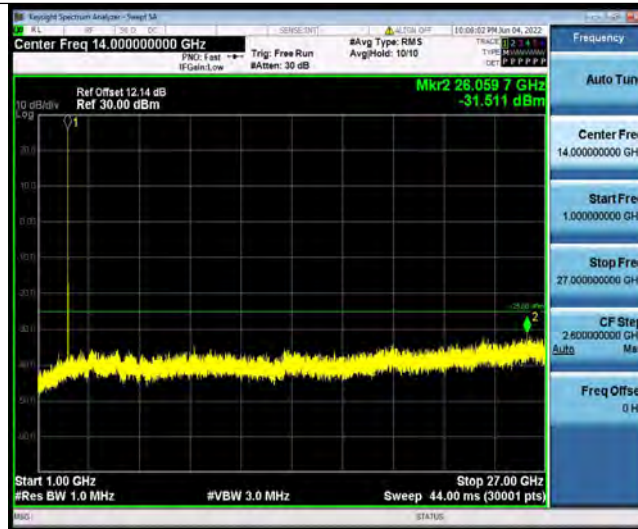

BUREAU VERITAS

Test Report No.: PSU-NQN2204290110RF03

Band7-10MHz-QPSK-21400-1RB#0-Range1:30~1000MHz