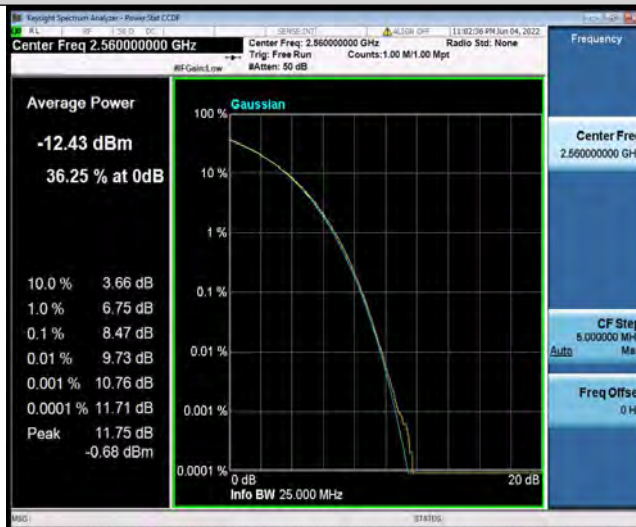

Band7-20MHz-16QAM-21350-1RB#0

Band7-20MHz-16QAM-21350-27RB#0

BUREAU
VERITAS

Test Report No.: PSU-NQN2204290110RF03

Test Report No.: PSU-NQN2204290110RF03

26DB BANDWIDTH AND OCCUPIED BANDWIDTH

Test Result

Band	Bandwidth	Modulation	Channel	RB Configuration	Occupied Bandwidth (MHz)	26dB Bandwidth (MHz)	Verdict
Band7	5MHz	QPSK	20775	25RB#0	4.4734	4.918	PASS
Band7	5MHz	QPSK	21100	25RB#0	4.4730	4.883	PASS
Band7	5MHz	QPSK	21425	25RB#0	4.4905	8.321	PASS
Band7	5MHz	16QAM	20775	25RB#0	4.4782	4.894	PASS
Band7	5MHz	16QAM	21100	25RB#0	4.4794	8.129	PASS
Band7	5MHz	16QAM	21425	25RB#0	4.4808	4.887	PASS
Band7	10MHz	QPSK	20800	50RB#0	8.9244	9.491	PASS
Band7	10MHz	QPSK	21100	50RB#0	8.9191	9.503	PASS
Band7	10MHz	QPSK	21400	50RB#0	8.9303	9.551	PASS
Band7	10MHz	16QAM	20800	27RB#0	4.9049	5.662	PASS
Band7	10MHz	16QAM	21100	27RB#0	4.9418	6.213	PASS
Band7	10MHz	16QAM	21400	27RB#0	4.9506	7.060	PASS
Band7	15MHz	QPSK	20825	75RB#0	13.470	14.52	PASS
Band7	15MHz	QPSK	21100	75RB#0	13.439	14.61	PASS
Band7	15MHz	QPSK	21375	75RB#0	13.466	15.88	PASS
Band7	15MHz	16QAM	20825	27RB#0	5.0410	5.900	PASS
Band7	15MHz	16QAM	21100	27RB#0	5.0395	5.885	PASS
Band7	15MHz	16QAM	21375	27RB#0	5.0729	6.244	PASS
Band7	20MHz	QPSK	20850	100RB#0	17.973	19.18	PASS
Band7	20MHz	QPSK	21100	100RB#0	17.881	19.25	PASS
Band7	20MHz	QPSK	21350	100RB#0	17.965	19.94	PASS
Band7	20MHz	16QAM	20850	27RB#0	5.1715	6.336	PASS
Band7	20MHz	16QAM	21100	27RB#0	5.2059	6.790	PASS
Band7	20MHz	16QAM	21350	27RB#0	5.2069	6.532	PASS