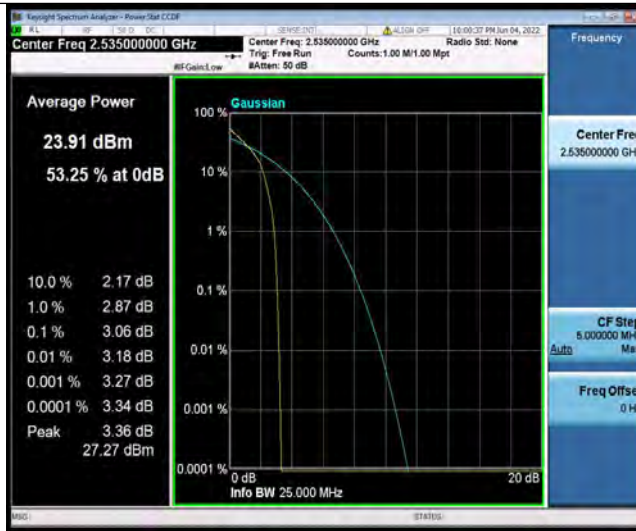

Test Report No.: PSU-NQN2204290110RF03

Test Graphs

BUREAU VERITAS

Test Report No.: PSU-NQN2204290110RF03

Band7-5MHz-QPSK-21100-25RB#0

Band7-5MHz-QPSK-21425-1RB#0

Band7-5MHz-QPSK-21425-25RB#0

BUREAU VERITAS