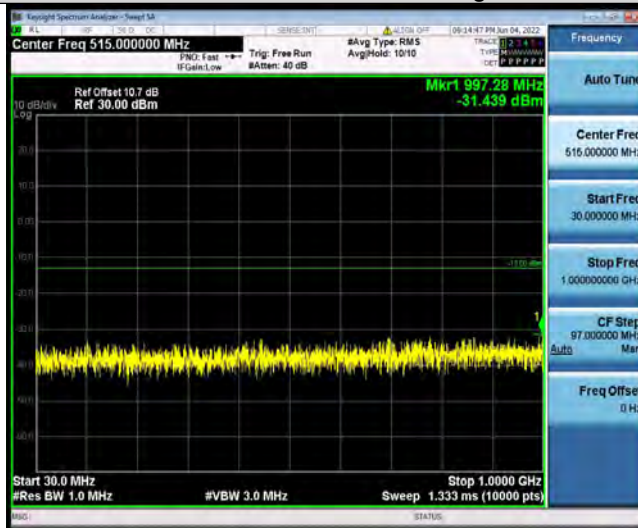

Band4-20MHz-16QAM-20300-1RB#0-Range2:1000~20000MHz