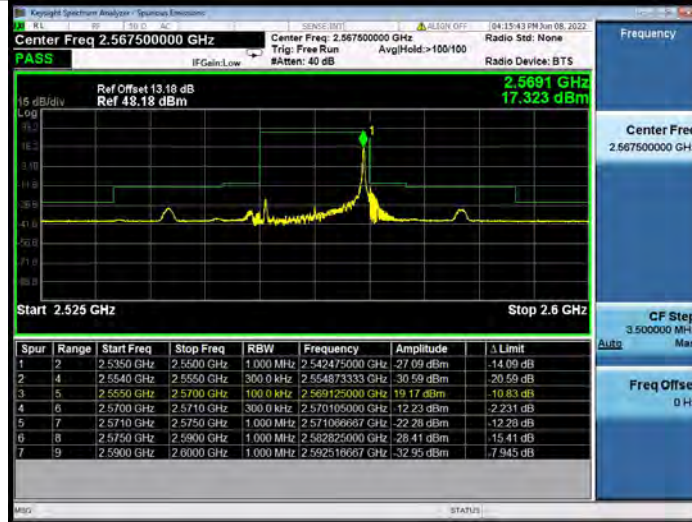

Band7-15MHz-16QAM-21375-27RB#48