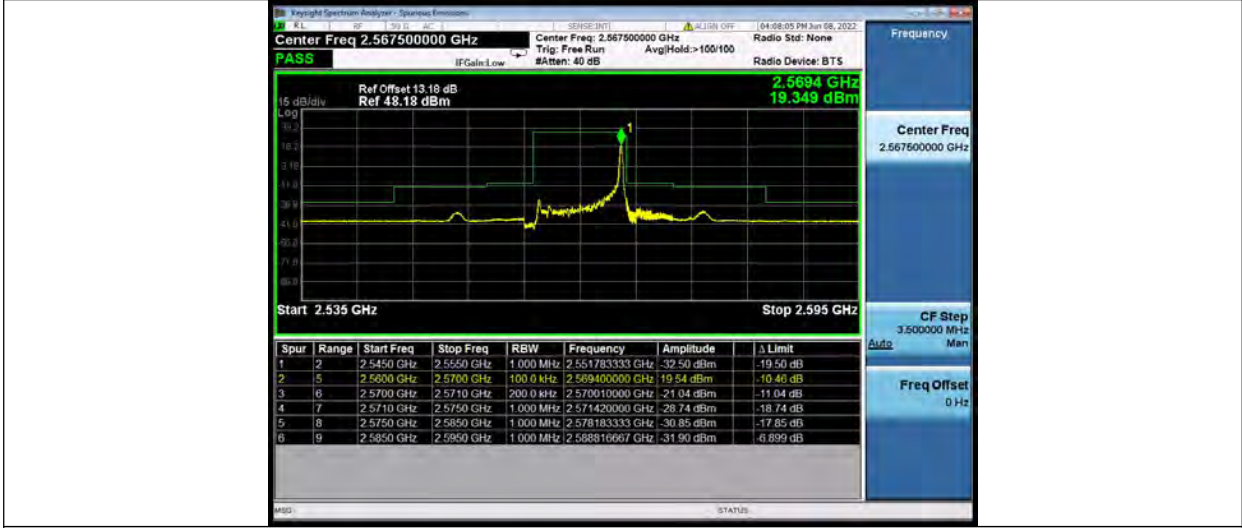

Band7-5MHz-16QAM-21425-25RB#0

Band7-10MHz-QPSK-20800-1RB#0

Band7-10MHz-QPSK-20800-50RB#0

Test Report No.: PSU-NQN2204290110RF03

Band7-10MHz-QPSK-21400-1RB#49

Band7-10MHz-QPSK-21400-50RB#0

Band7-10MHz-16QAM-20800-1RB#0