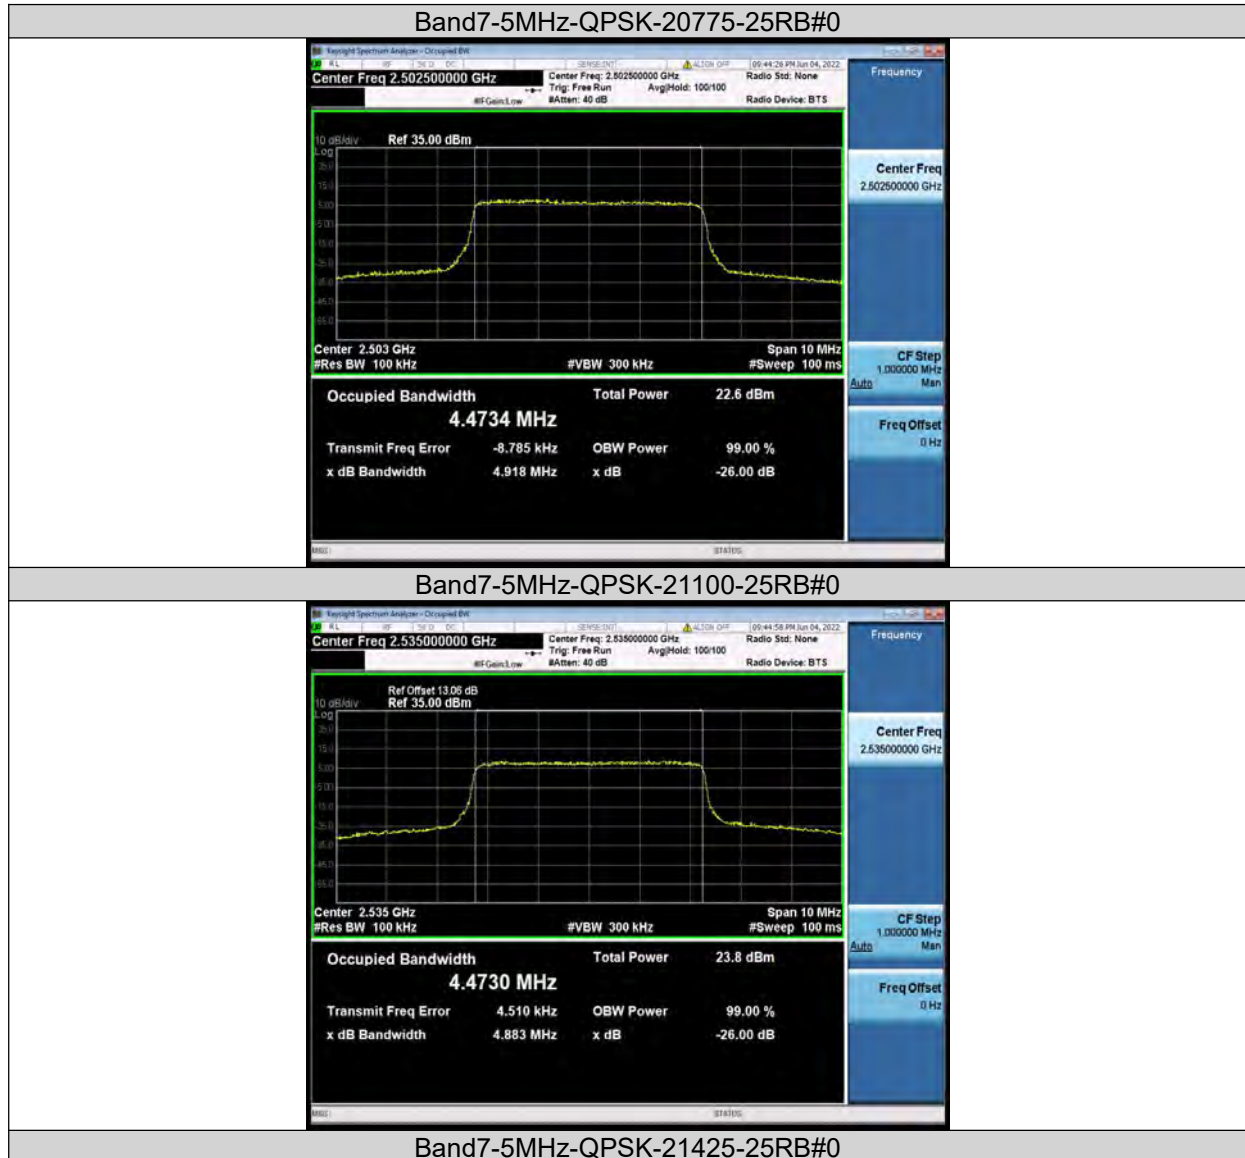

Test Graphs