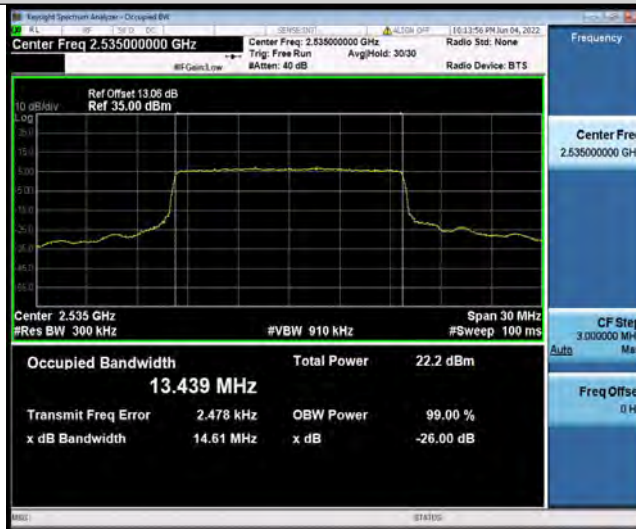

BUREAU VERITAS

Test Report No.: PSU-NQN2204290110RF03

Band7-15MHz-QPSK-20825-75RB#0

Band7-15MHz-QPSK-21100-75RB#0

Band7-15MHz-QPSK-21375-75RB#0

BUREAU VERITAS

Test Report No.: PSU-NQN2204290110RF03

Band7-15MHz-16QAM-20825-27RB#0