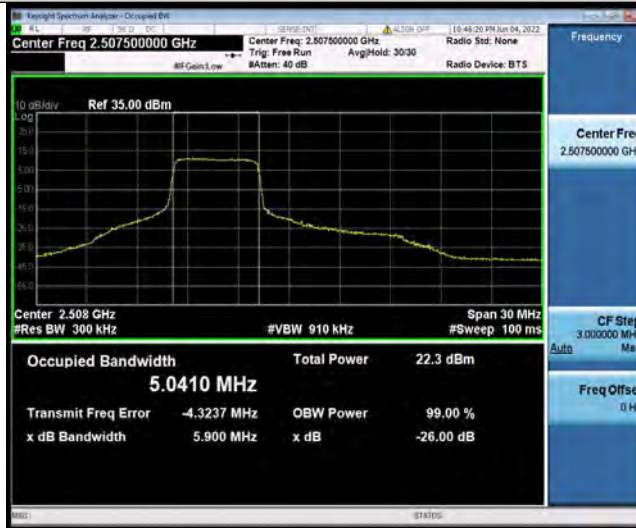

BUREAU VERITAS

Test Report No.: PSU-NQN2204290110RF03

Band7-15MHz-QPSK-20825-75RB#0

Band7-15MHz-QPSK-21100-75RB#0

Band7-15MHz-QPSK-21375-75RB#0

BUREAU VERITAS

Test Report No.: PSU-NQN2204290110RF03

Band7-15MHz-16QAM-20825-27RB#0