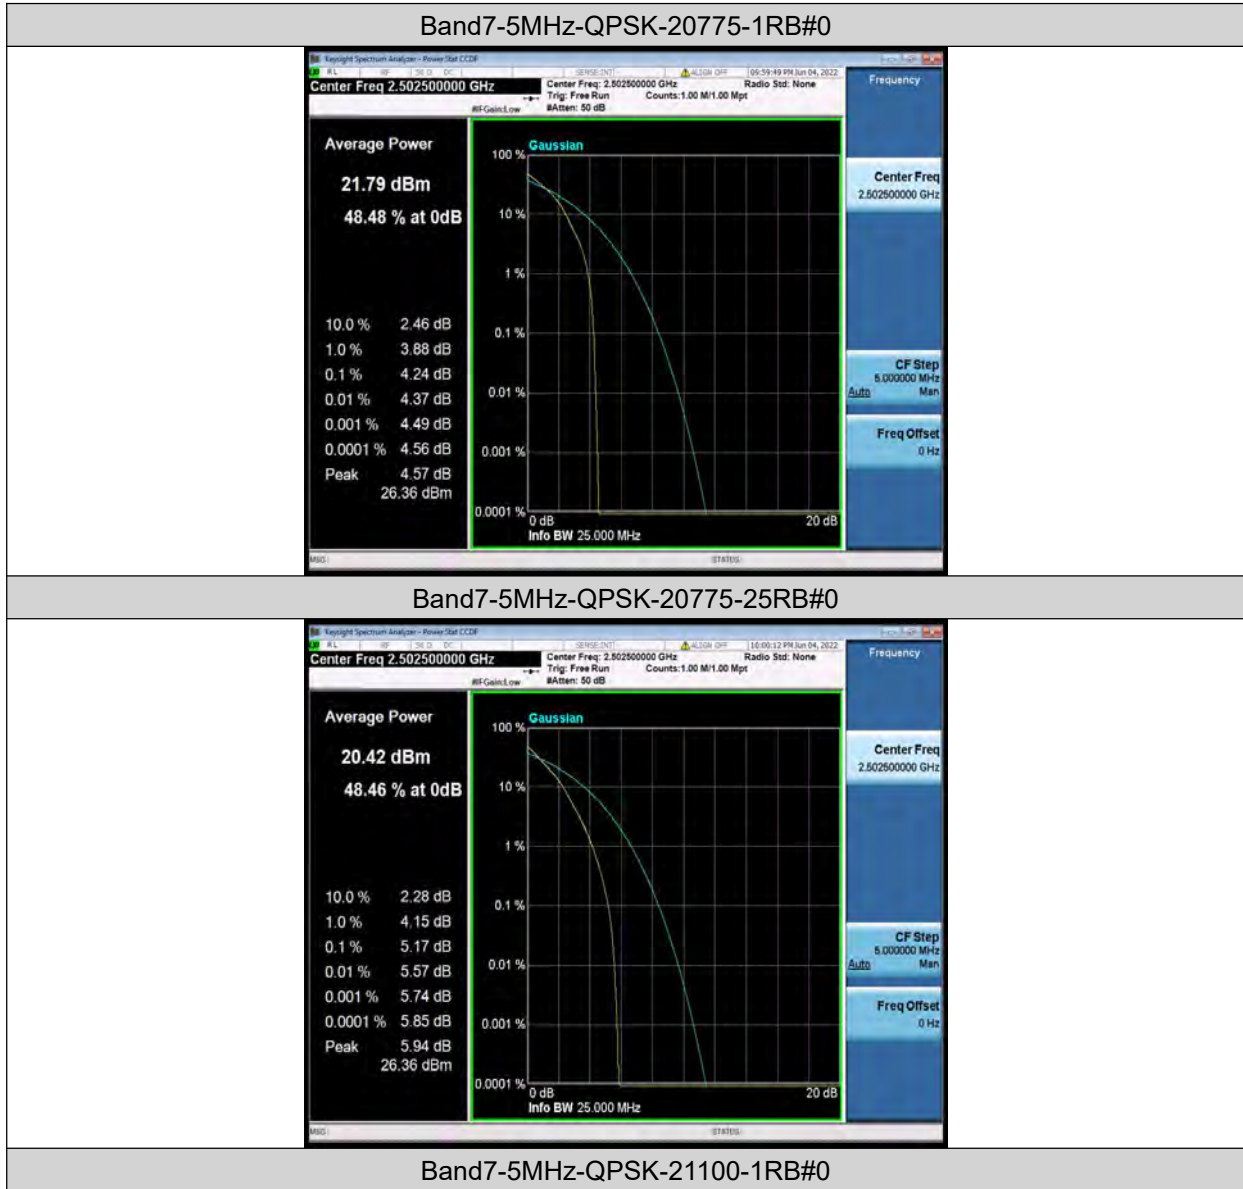

Test Report No.: PSU-NQN2204290110RF03

Test Graphs