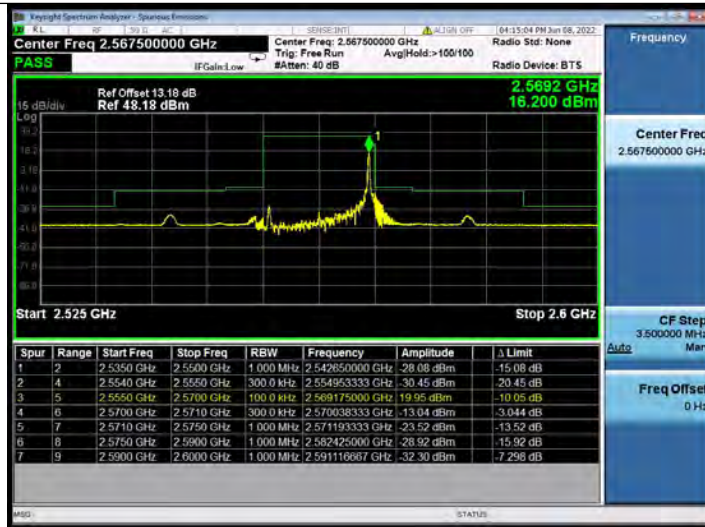

Band7-15MHz-QPSK-20825-75RB#0

Band7-15MHz-QPSK-21375-1RB#74

BUREAU VERITAS

Test Report No.: PSU-NQN2204290110RF03

Band7-15MHz-QPSK-21375-75RB#0

Band7-15MHz-QPSK-20825-1RB#0

Band7-15MHz-QPSK-20825-75RB#0

BUREAU VERITAS