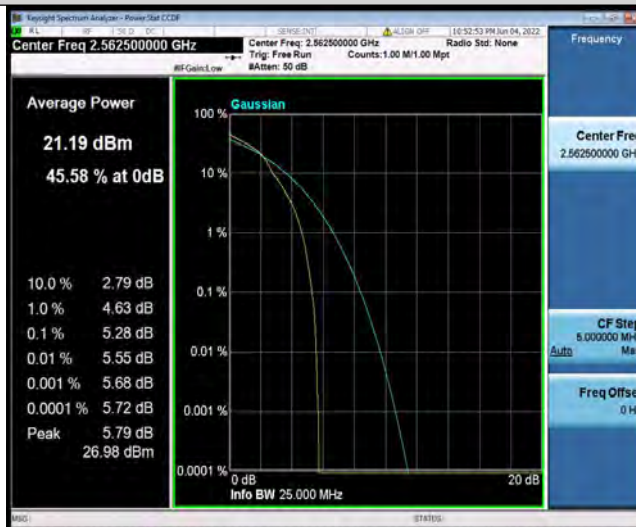

Band7-15MHz-16QAM-21375-27RB#0