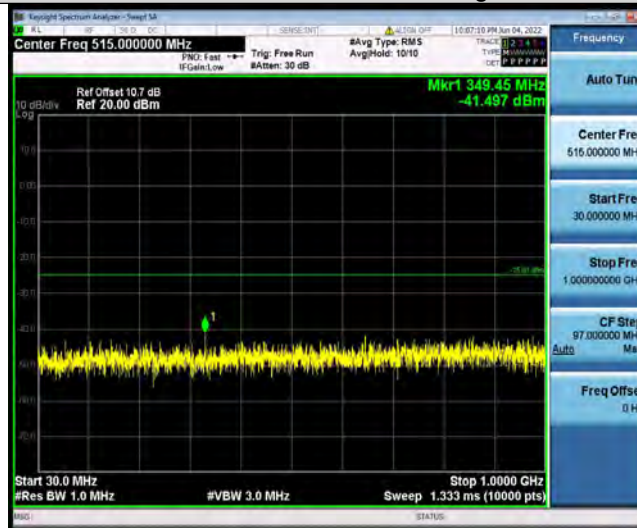

Band7-10MHz-16QAM-21400-1RB#0-Range2:1000~27000MHz