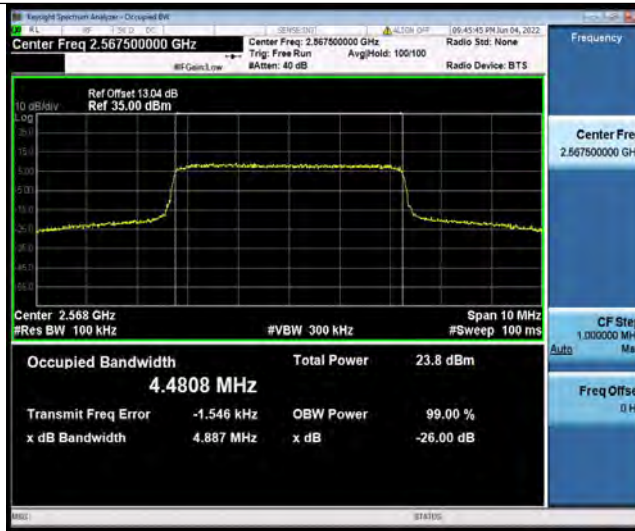

Test Graphs

BUREAU VERITAS

Test Report No.: PSU-NQN2204290110RF03

Band7-5MHz-16QAM-20775-25RB#0

Band7-5MHz-16QAM-21100-25RB#0

Band7-5MHz-16QAM-21425-25RB#0

BUREAU VERITAS

Test Report No.: PSU-NQN2204290110RF03