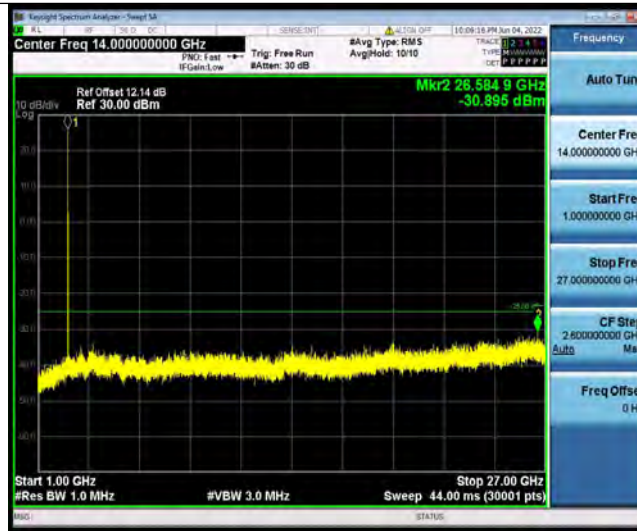

Test Report No.: PSU-NQN2204290110RF03

Band7-10MHz-16QAM-20800-1RB#0-Range2:1000~27000MHz

Band7-10MHz-16QAM-21100-1RB#0-Range1:30~1000MHz

Band7-10MHz-16QAM-21100-1RB#0-Range2:1000~27000MHz

BUREAU VERITAS

Test Report No.: PSU-NQN2204290110RF03