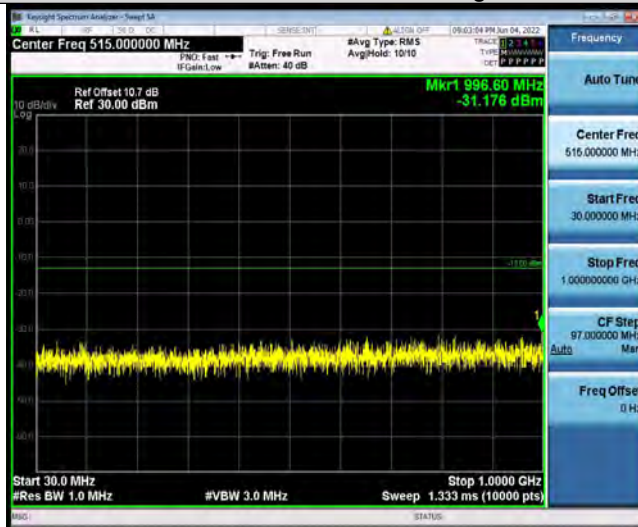

Band4-15MHz-16QAM-20175-1RB#0-Range2:1000~20000MHz