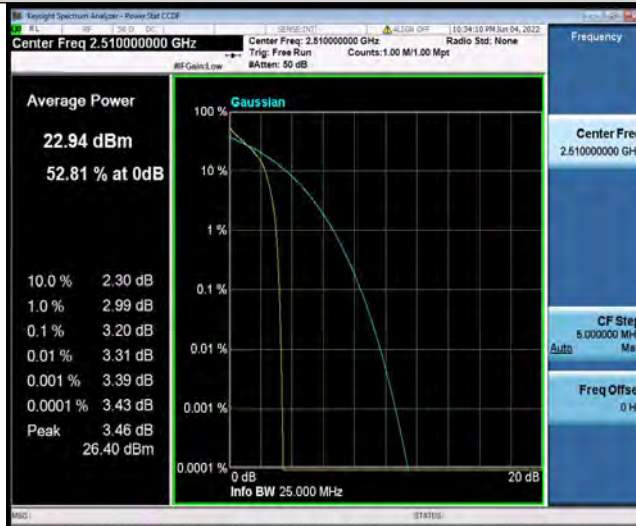

Test Report No.: PSU-NQN2204290110RF03

Band7-15MHz-16QAM-21100-27RB#0

Band7-15MHz-16QAM-21375-1RB#0

Band7-15MHz-16QAM-21375-27RB#0

BUREAU VERITAS

Test Report No.: PSU-NQN2204290110RF03

Band7-20MHz-QPSK-20850-1RB#0