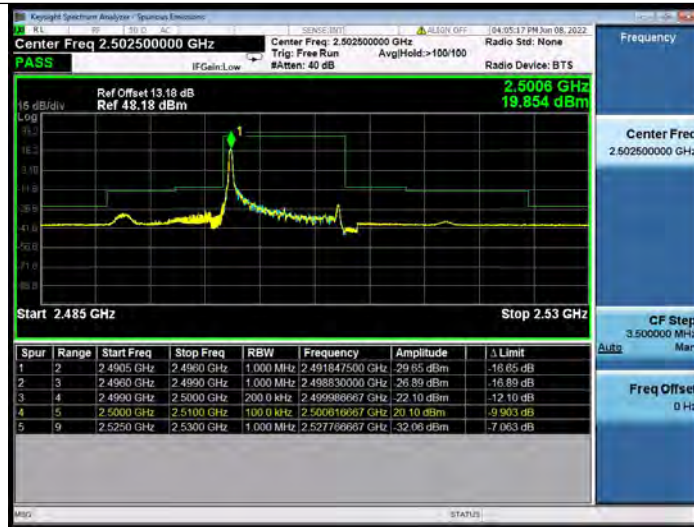

BUREAU VERITAS

Test Report No.: PSU-NQN2204290110RF03

Band7-10MHz-16QAM-20800-27RB#0