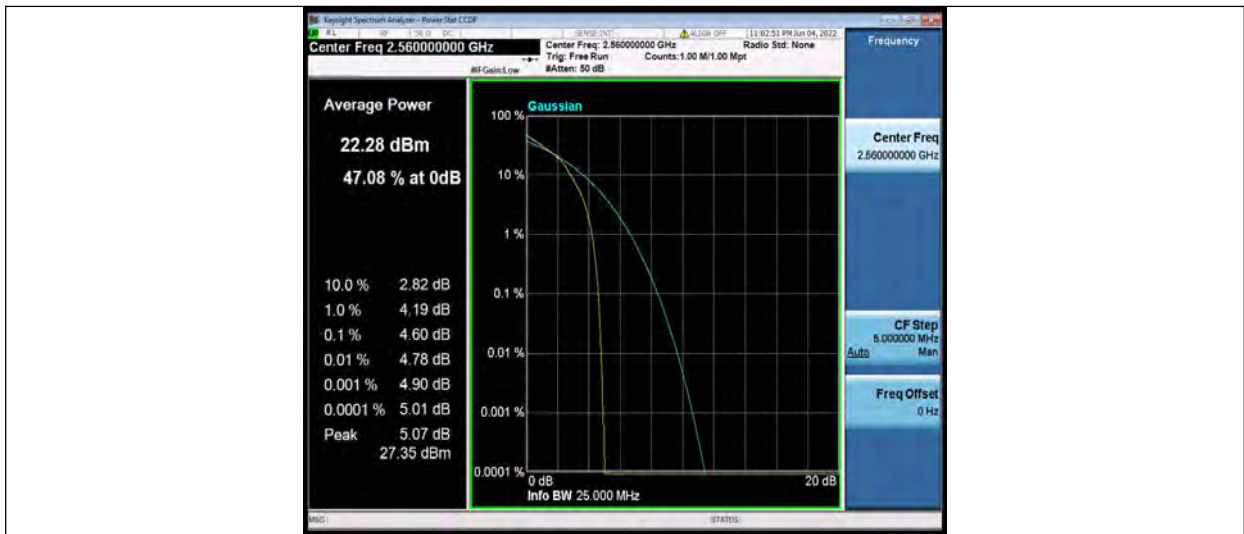

Band7-20MHz-16QAM-21350-1RB#0

Band7-20MHz-16QAM-21350-27RB#0

BUREAU
VERITAS

Test Report No.: PSU-NQN2204290110RF03

Test Report No.: PSU-NQN2204290110RF03

26DB BANDWIDTH AND OCCUPIED BANDWIDTH

Test Result

Band	Bandwidth	Modulation	Channel	RB Configuration	Occupied Bandwidth (MHz)	26dB Bandwidth (MHz)	Verdict
Band7	5MHz	QPSK	20775	25RB#0	4.4734	4.918	PASS
Band7	5MHz	QPSK	21100	25RB#0	4.4730	4.883	PASS
Band7	5MHz	QPSK	21425	25RB#0	4.4905	8.321	PASS
Band7	5MHz	16QAM	20775	25RB#0	4.4782	4.894	PASS
Band7	5MHz	16QAM	21100	25RB#0	4.4794	8.129	PASS
Band7	5MHz	16QAM	21425	25RB#0	4.4808	4.887	PASS
Band7	10MHz	QPSK	20800	50RB#0	8.9244	9.491	PASS
Band7	10MHz	QPSK	21100	50RB#0	8.9191	9.503	PASS
Band7	10MHz	QPSK	21400	50RB#0	8.9303	9.551	PASS
Band7	10MHz	16QAM	20800	27RB#0	4.9049	5.662	PASS
Band7	10MHz	16QAM	21100	27RB#0	4.9418	6.213	PASS
Band7	10MHz	16QAM	21400	27RB#0	4.9506	7.060	PASS
Band7	15MHz	QPSK	20825	75RB#0	13.470	14.52	PASS
Band7	15MHz	QPSK	21100	75RB#0	13.439	14.61	PASS
Band7	15MHz	QPSK	21375	75RB#0	13.466	15.88	PASS
Band7	15MHz	16QAM	20825	27RB#0	5.0410	5.900	PASS
Band7	15MHz	16QAM	21100	27RB#0	5.0395	5.885	PASS
Band7	15MHz	16QAM	21375	27RB#0	5.0729	6.244	PASS
Band7	20MHz	QPSK	20850	100RB#0	17.973	19.18	PASS
Band7	20MHz	QPSK	21100	100RB#0	17.881	19.25	PASS
Band7	20MHz	QPSK	21350	100RB#0	17.965	19.94	PASS
Band7	20MHz	16QAM	20850	27RB#0	5.1715	6.336	PASS
Band7	20MHz	16QAM	21100	27RB#0	5.2059	6.790	PASS
Band7	20MHz	16QAM	21350	27RB#0	5.2069	6.532	PASS