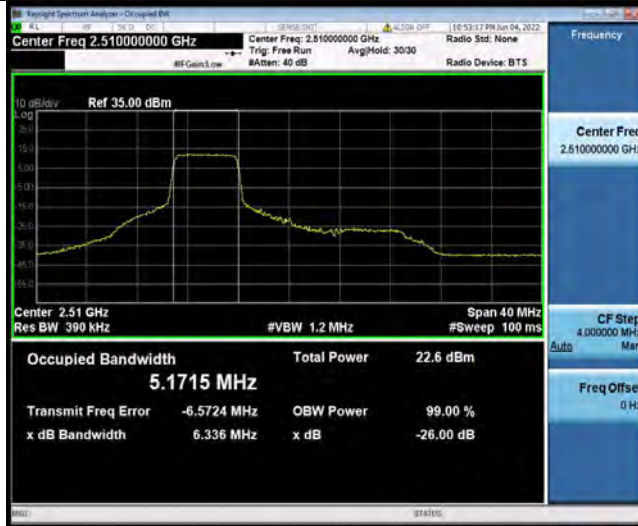

Band7-20MHz-16QAM-21100-27RB#0