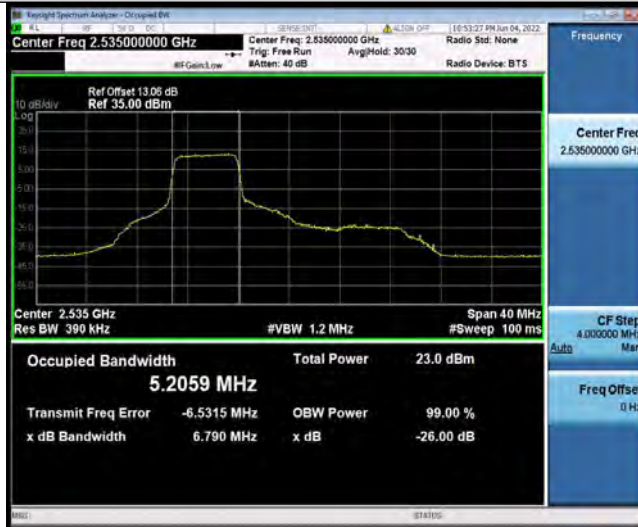

BUREAU VERITAS

Test Report No.: PSU-NQN2204290110RF03

Band7-20MHz-16QAM-20850-27RB#0

Band7-20MHz-16QAM-21100-27RB#0

Band7-20MHz-16QAM-21350-27RB#0

BUREAU
VERITAS

Test Report No.: PSU-NQN2204290110RF03

Test Report No.: PSU-NQN2204290110RF03