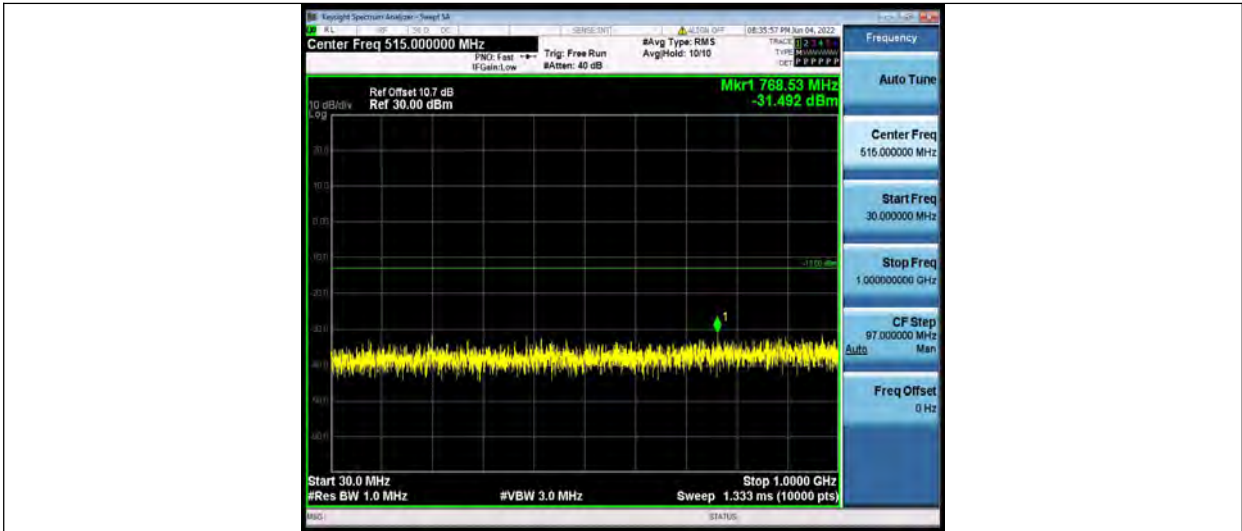

Test Report No.: PSU-NQN2204290110RF03

Band4-5MHz-QPSK-19975-1RB#0-Range2:1000~20000MHz