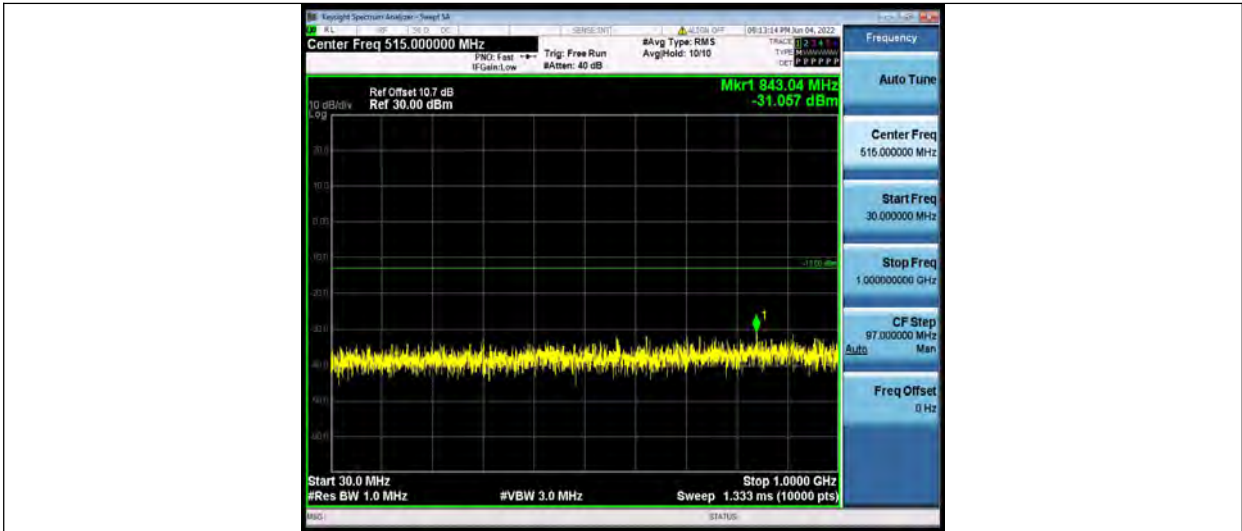

Test Report No.: PSU-NQN2204290110RF03

Band4-20MHz-16QAM-20050-1RB#0-Range2:1000~20000MHz