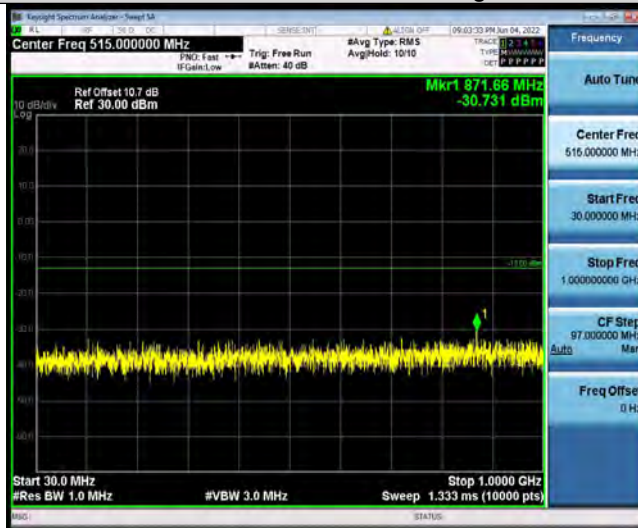

Band4-15MHz-16QAM-20025-1RB#0-Range2:1000~20000MHz

Band4-15MHz-16QAM-20175-1RB#0-Range1:30~1000MHz

Band4-15MHz-16QAM-20175-1RB#0-Range2:1000~20000MHz

BUREAU VERITAS

Test Report No.: PSU-NQN2204290110RF03

Band4-15MHz-16QAM-20325-1RB#0-Range1:30~1000MHz