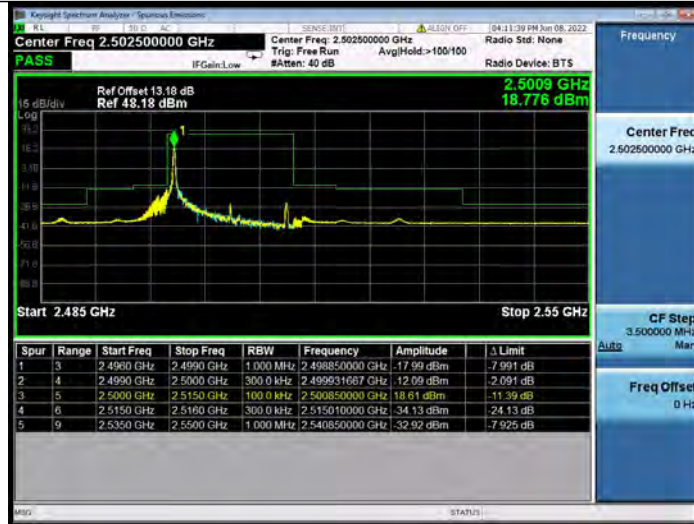

BUREAU VERITAS

Test Report No.: PSU-NQN2204290110RF03

Band7-10MHz-16QAM-20800-27RB#0

Band7-10MHz-16QAM-21400-1RB#49

Band7-10MHz-16QAM-21400-27RB#23

BUREAU VERITAS

Test Report No.: PSU-NQN2204290110RF03

Band7-15MHz-QPSK-20825-1RB#0