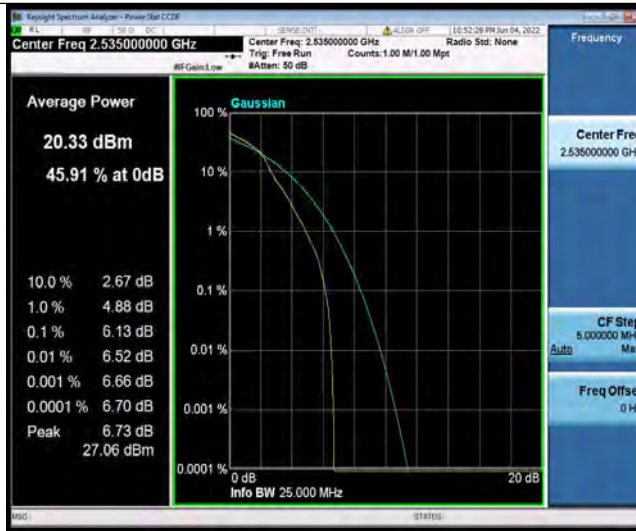

BUREAU VERITAS

Test Report No.: PSU-NQN2204290110RF03

Band7-15MHz-16QAM-21100-27RB#0