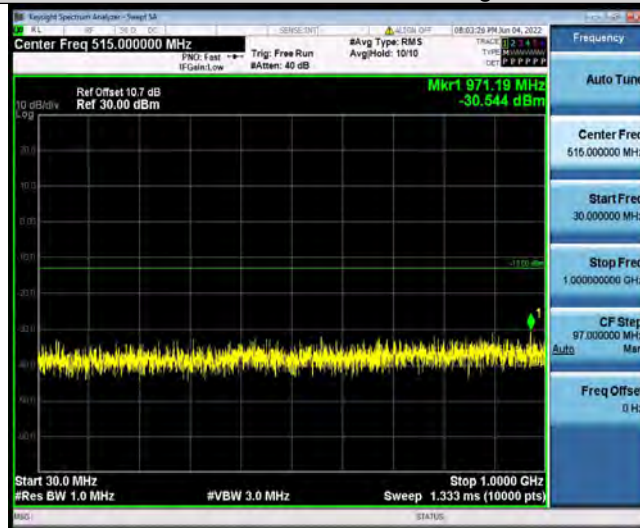

Band4-1.4MHz-16QAM-20175-1RB#0-Range1:30~1000MHz

Band4-1.4MHz-16QAM-20175-1RB#0-Range2:1000~20000MHz

BUREAU VERITAS

Test Report No.: PSU-NQN2204290110RF03

Band4-1.4MHz-16QAM-20393-1RB#0-Range1:30~1000MHz

Band4-1.4MHz-16QAM-20393-1RB#0-Range2:1000~20000MHz