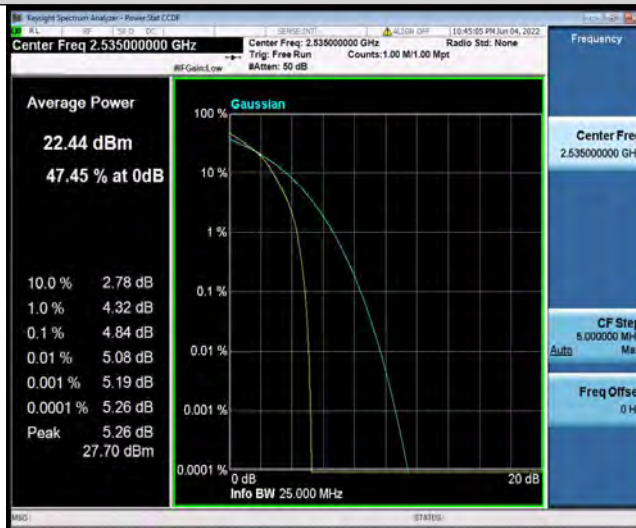

Band7-10MHz-16QAM-20800-27RB#0

Band7-10MHz-16QAM-21100-1RB#0

BUREAU VERITAS

Test Report No.: PSU-NQN2204290110RF03

Band7-10MHz-16QAM-21100-27RB#0

Band7-10MHz-16QAM-21400-1RB#0

Band7-10MHz-16QAM-21400-27RB#0