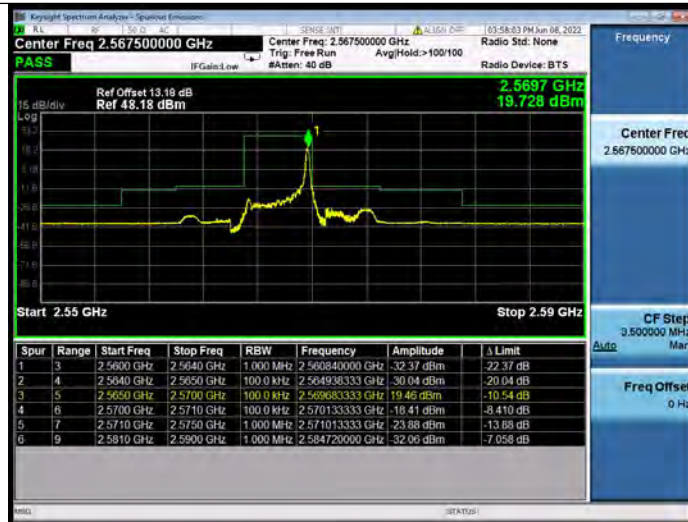

Test Graphs

BUREAU VERITAS

Test Report No.: PSU-NQN2204290110RF03

Band7-5MHz-16QAM-20775-1RB#0

Band7-5MHz-16QAM-20775-25RB#0

Band7-5MHz-16QAM-21425-1RB#24

BUREAU VERITAS

Test Report No.: PSU-NQN2204290110RF03