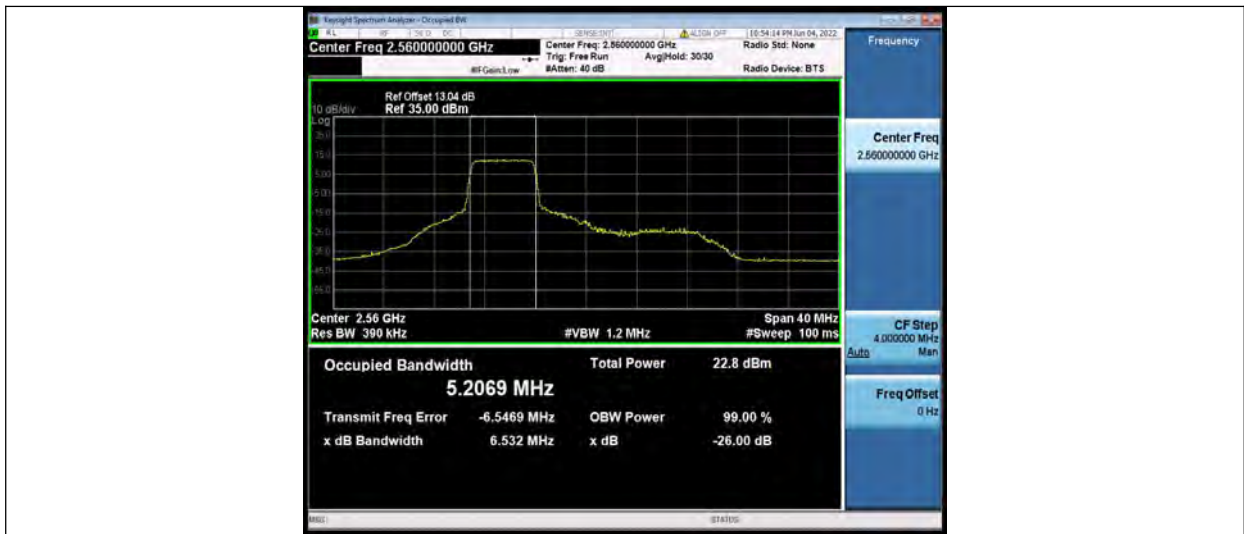

BUREAU
VERITAS

Test Report No.: PSU-NQN2204290110RF03