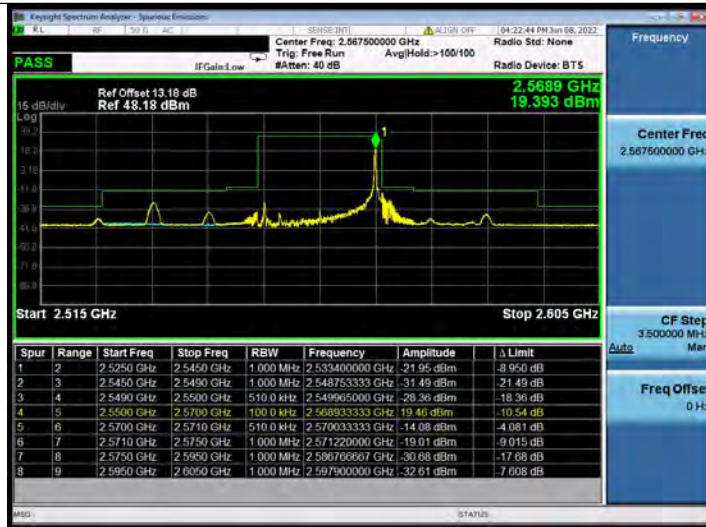

BUREAU
VERITAS

Test Report No.: PSU-NQN2204290110RF03