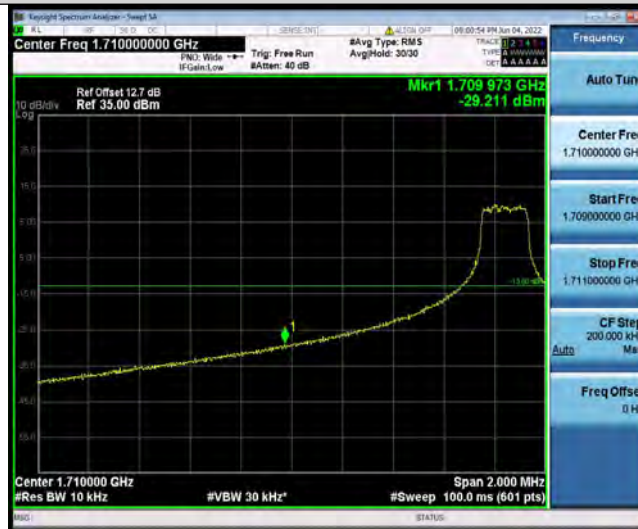

Band4-10MHz-16QAM-20000-27RB#0

Band4-10MHz-16QAM-20350-1RB#49

BUREAU VERITAS

Test Report No.: PSU-NQN2204290110-1RF03

Band4-10MHz-16QAM-20350-27RB#23

Band4-15MHz-QPSK-20025-1RB#0

Band4-15MHz-QPSK-20025-75RB#0