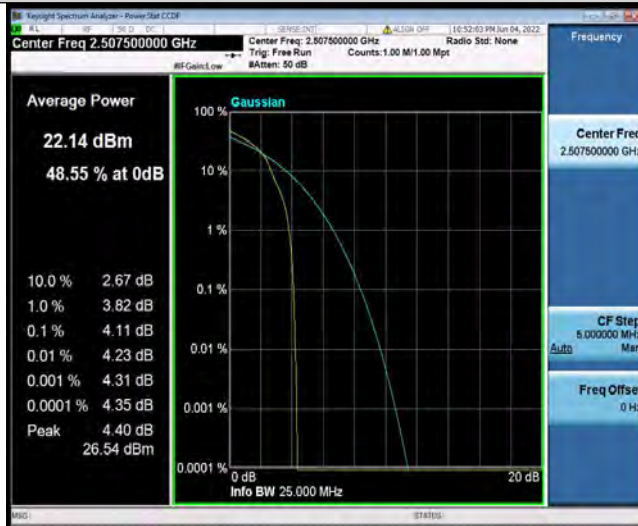

Band7-15MHz-16QAM-20825-27RB#0