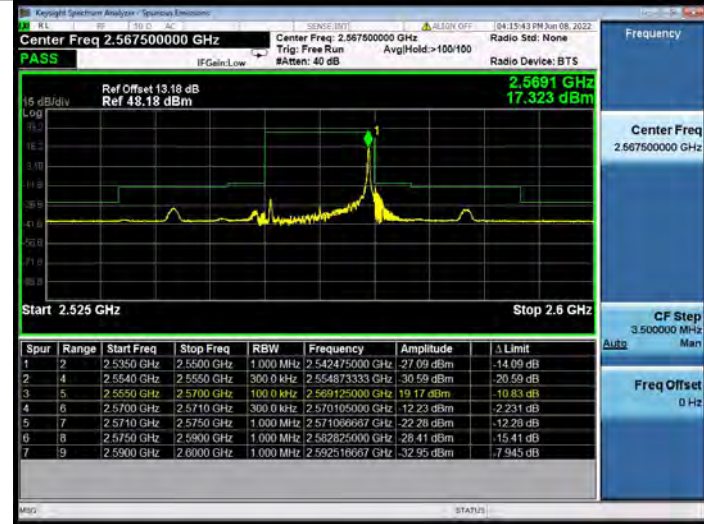

Band7-15MHz-16QAM-21375-27RB#48