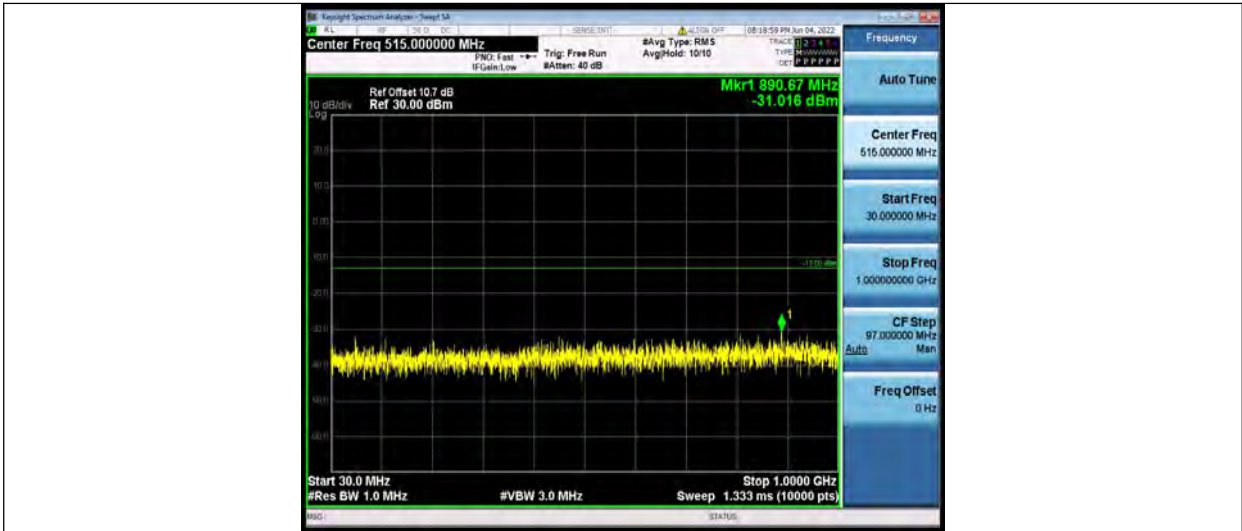

Test Report No.: PSU-NQN2204290110-1RF03

Band4-3MHz-QPSK-19965-1RB#0-Range2:1000~20000MHz