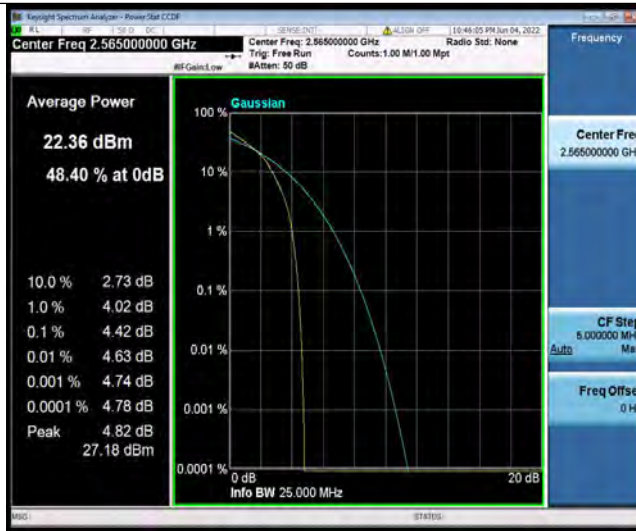

Test Report No.: PSU-NQN2204290110-1RF03

Band7-10MHz-16QAM-21100-27RB#0

Band7-10MHz-16QAM-21400-1RB#0

Band7-10MHz-16QAM-21400-27RB#0

BUREAU VERITAS

Test Report No.: PSU-NQN2204290110-1RF03

Band7-15MHz-QPSK-20825-1RB#0