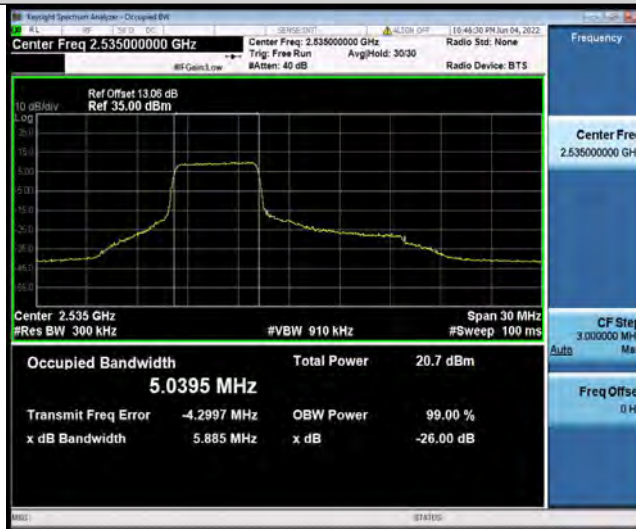

Band7-15MHz-16QAM-21375-27RB#0