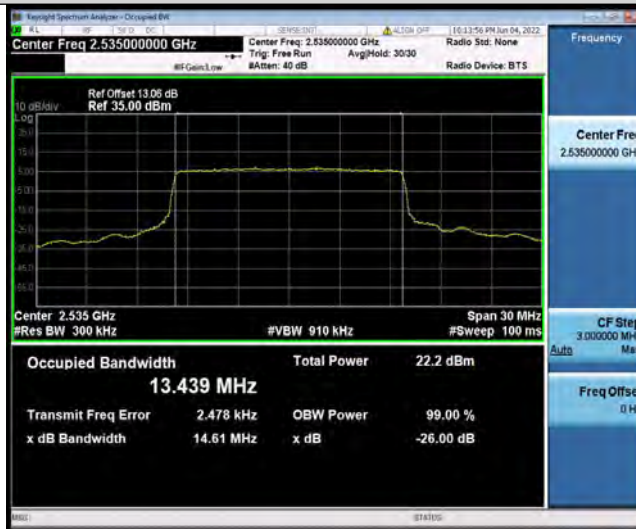

Band7-10MHz-16QAM-21400-27RB#0

BUREAU VERITAS

Test Report No.: PSU-NQN2204290110-1RF03

Band7-15MHz-QPSK-20825-75RB#0

Band7-15MHz-QPSK-21100-75RB#0

Band7-15MHz-QPSK-21375-75RB#0

BUREAU VERITAS

Test Report No.: PSU-NQN2204290110-1RF03