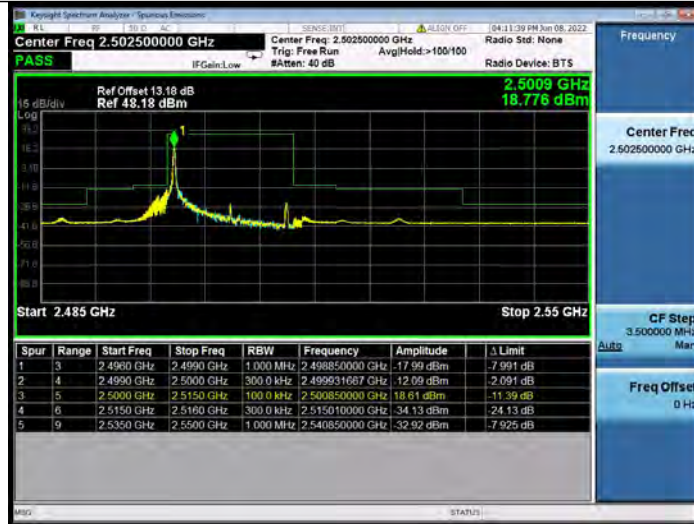

BUREAU VERITAS

Test Report No.: PSU-NQN2204290110-1RF03

Band7-10MHz-16QAM-20800-27RB#0

Band7-10MHz-16QAM-21400-1RB#49

Band7-10MHz-16QAM-21400-27RB#23

BUREAU VERITAS

Test Report No.: PSU-NQN2204290110-1RF03

Band7-15MHz-QPSK-20825-1RB#0