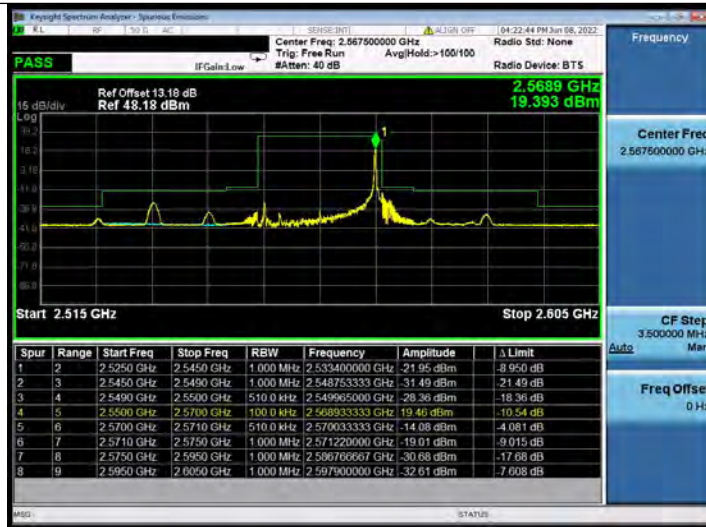

Band7-20MHz-QPSK-21350-100RB#0

BUREAU VERITAS

Test Report No.: PSU-NQN2204290110-1RF03

Band7-20MHz-16QAM-20850-1RB#0

Band7-20MHz-16QAM-20850-27RB#0

Band7-20MHz-16QAM-21350-1RB#99

BUREAU VERITAS

Test Report No.: PSU-NQN2204290110-1RF03