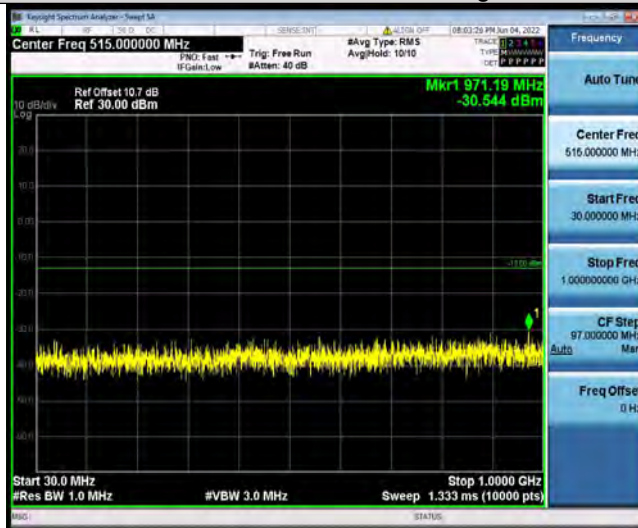

Band4-1.4MHz-16QAM-20175-1RB#0-Range1:30~1000MHz

Band4-1.4MHz-16QAM-20175-1RB#0-Range2:1000~20000MHz

BUREAU VERITAS

Test Report No.: PSU-NQN2204290110-1RF03

Band4-1.4MHz-16QAM-20393-1RB#0-Range1:30~1000MHz