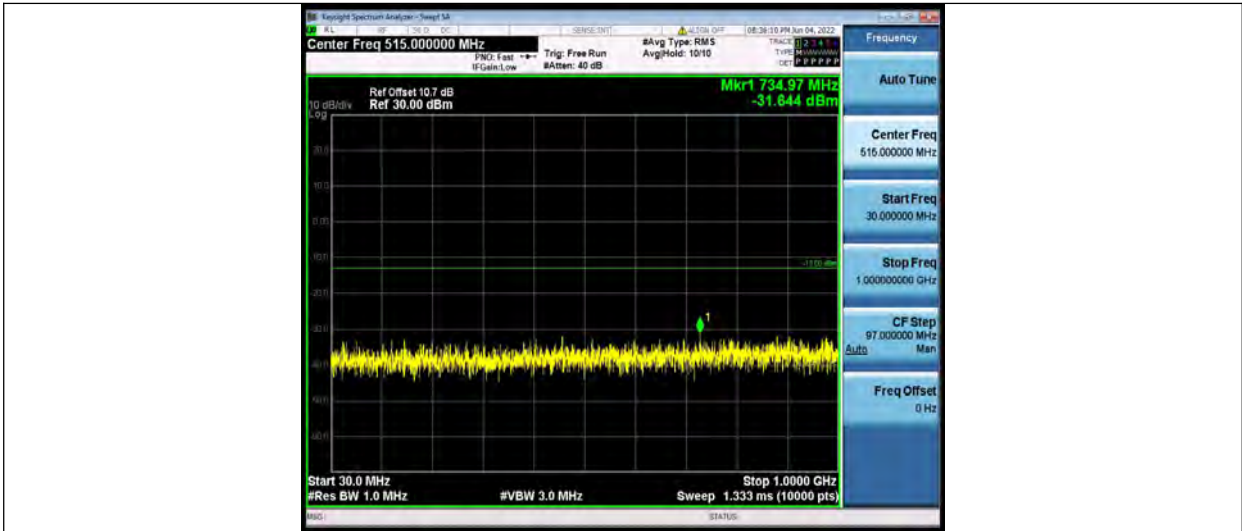

Test Report No.: PSU-NQN2204290110-1RF03

Band4-5MHz-16QAM-19975-1RB#0-Range2:1000~20000MHz