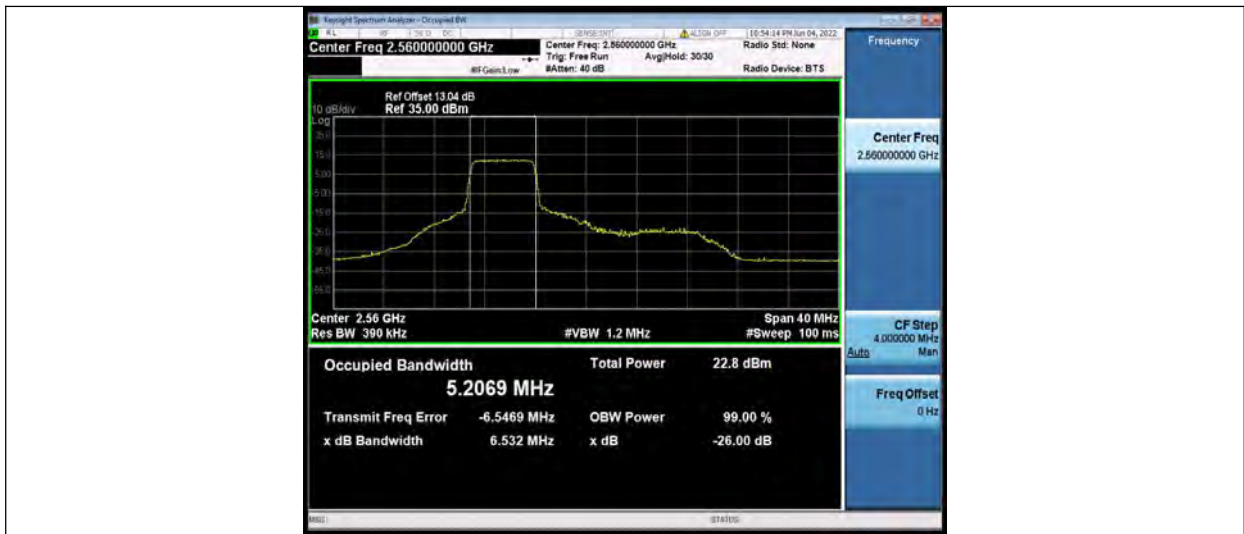

Band7-20MHz-QPSK-21350-100RB#0

BUREAU VERITAS

Test Report No.: PSU-NQN2204290110-1RF03

Band7-20MHz-16QAM-20850-27RB#0

Band7-20MHz-16QAM-21100-27RB#0

Band7-20MHz-16QAM-21350-27RB#0

BUREAU
VERITAS

Test Report No.: PSU-NQN2204290110-1RF03