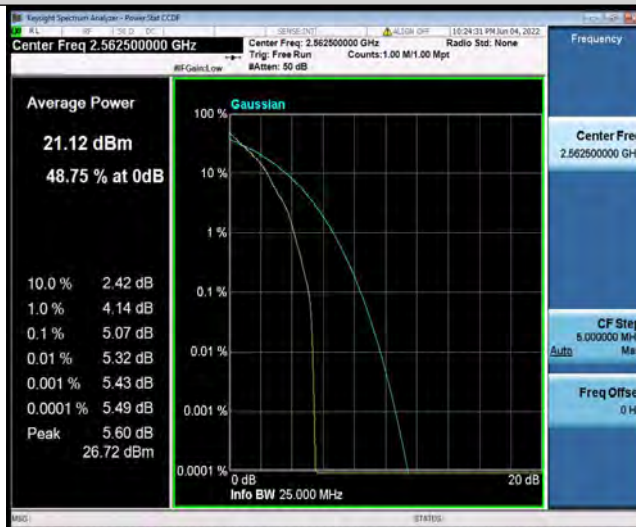

Band7-15MHz-QPSK-20825-75RB#0

Band7-15MHz-QPSK-21100-1RB#0

BUREAU VERITAS

Test Report No.: PSU-NQN2204290110-1RF03

Band7-15MHz-QPSK-21100-75RB#0

Band7-15MHz-QPSK-21375-1RB#0

Band7-15MHz-QPSK-21375-75RB#0

BUREAU VERITAS