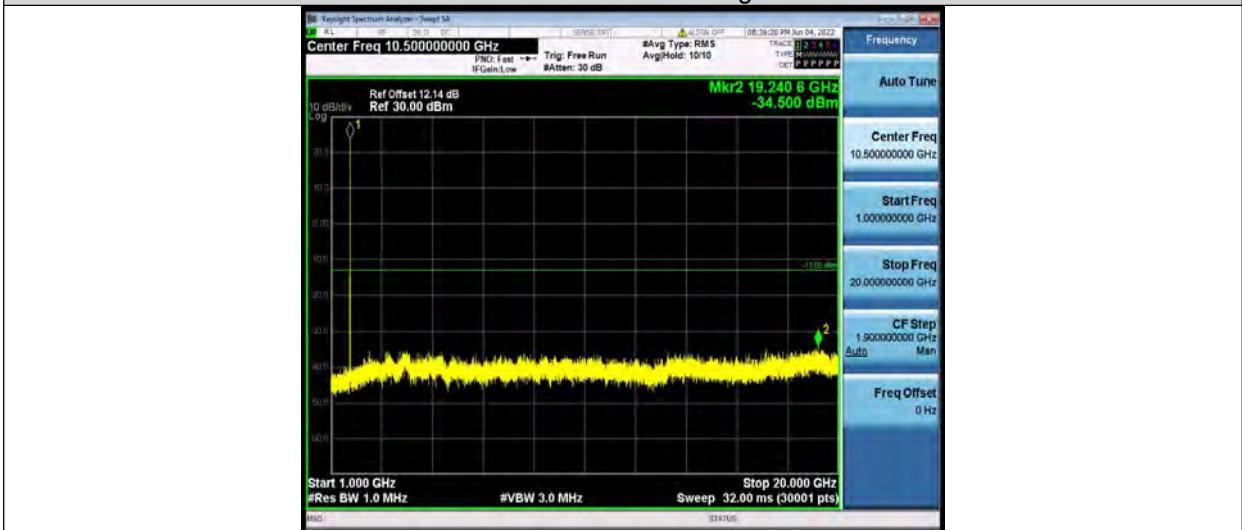

Band4-5MHz-16QAM-20175-1RB#0-Range1:30~1000MHz