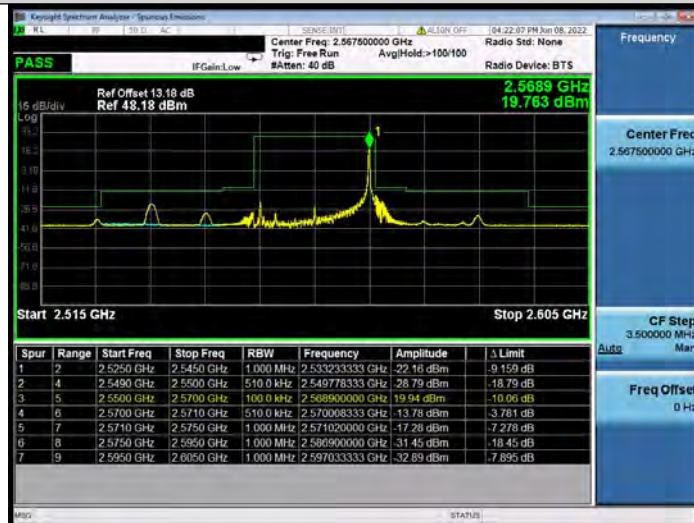

Band7-15MHz-QPSK-21375-1RB#74

Band7-15MHz-16QAM-21375-27RB#48

Band7-20MHz-QPSK-20850-1RB#0

BUREAU
VERITAS

Test Report No.: PSU-NQN2204290110-1RF03

Band7-20MHz-QPSK-20850-100RB#0

Band7-20MHz-QPSK-21350-1RB#99