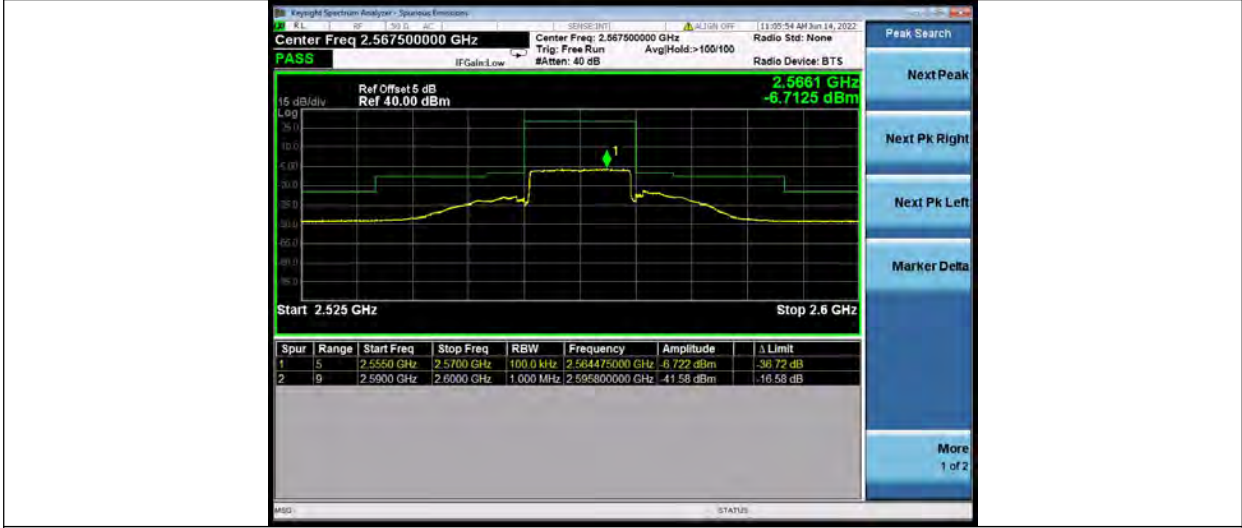

Band7-15MHz-QPSK-20825-75RB#0

Band7-15MHz-QPSK-21375-1RB#74

Test Report No.: PSU-NQN2204290110-1RF03

Band7-15MHz-QPSK-21375-75RB#0

Band7-15MHz-QPSK-20825-1RB#0

Band7-15MHz-QPSK-20825-75RB#0

BUREAU VERITAS

Test Report No.: PSU-NQN2204290110-1RF03