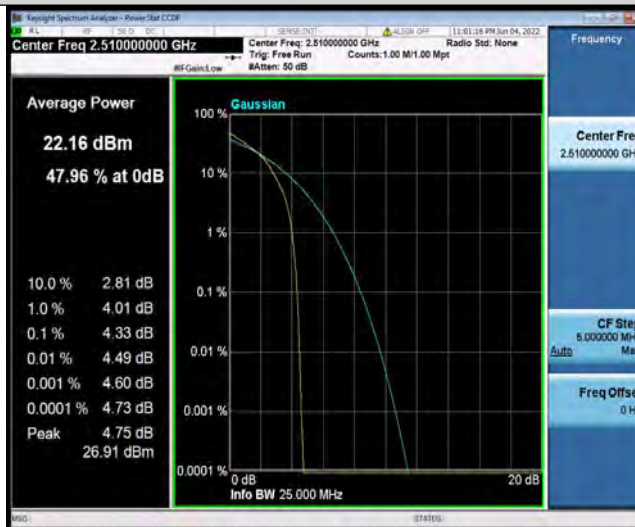

Band7-20MHz-16QAM-21100-1RB#0