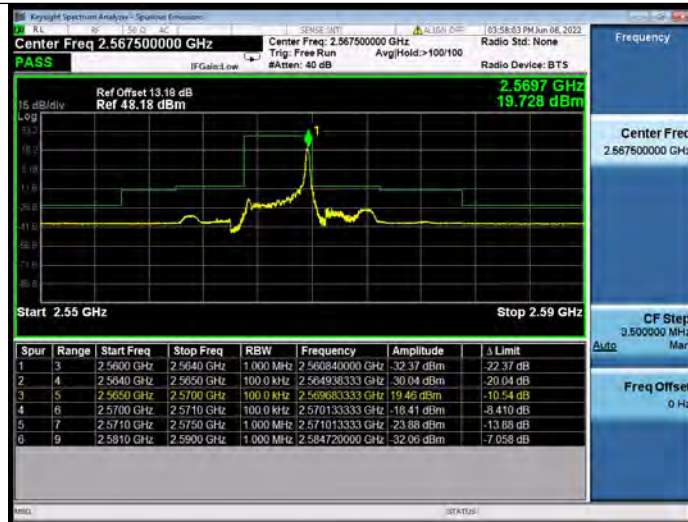

Test Graphs

BUREAU VERITAS

Test Report No.: PSU-NQN2204290110-1RF03

Band7-5MHz-16QAM-20775-1RB#0

Band7-5MHz-16QAM-20775-25RB#0

Band7-5MHz-16QAM-21425-1RB#24

BUREAU VERITAS

Test Report No.: PSU-NQN2204290110-1RF03