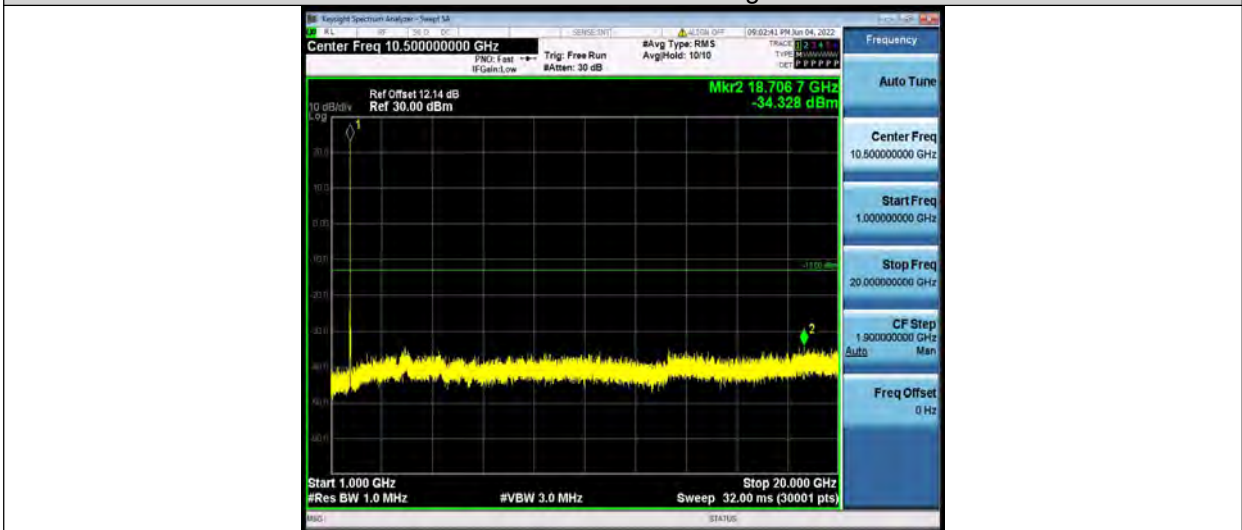

Band4-15MHz-16QAM-20175-1RB#0-Range1:30~1000MHz