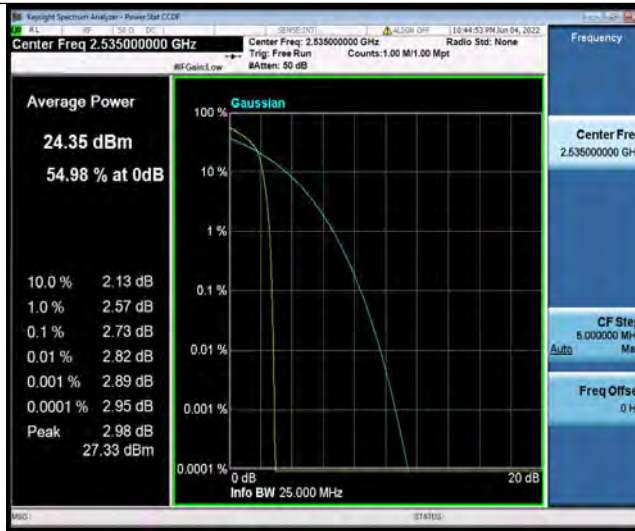

BUREAU VERITAS

Test Report No.: PSU-NQN2204290110-1RF03

Band7-10MHz-16QAM-21100-27RB#0