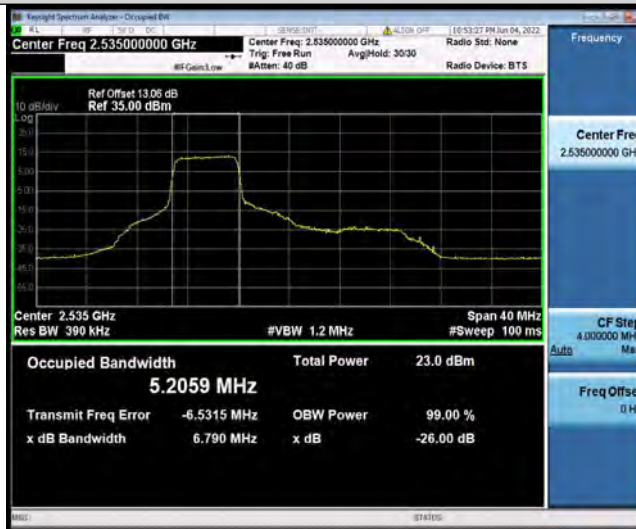

Band7-20MHz-QPSK-21350-100RB#0

BUREAU VERITAS

Test Report No.: PSU-NQN2204290110-1RF03

Band7-20MHz-16QAM-20850-27RB#0

Band7-20MHz-16QAM-21100-27RB#0

Band7-20MHz-16QAM-21350-27RB#0

BUREAU
VERITAS

Test Report No.: PSU-NQN2204290110-1RF03