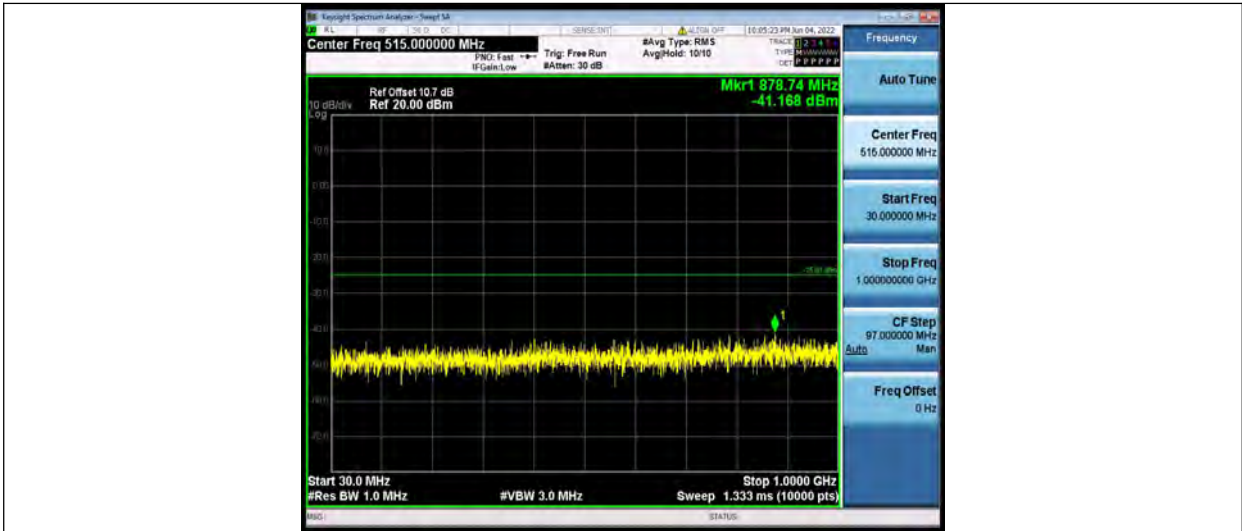

BUREAU VERITAS

Test Report No.: PSU-NQN2204290110-1RF03

Band7-10MHz-QPSK-21400-1RB#0-Range1:30~1000MHz

Band7-10MHz-QPSK-21400-1RB#0-Range2:1000~27000MHz

Band7-10MHz-16QAM-20800-1RB#0-Range1:30~1000MHz

Test Report No.: PSU-NQN2204290110-1RF03