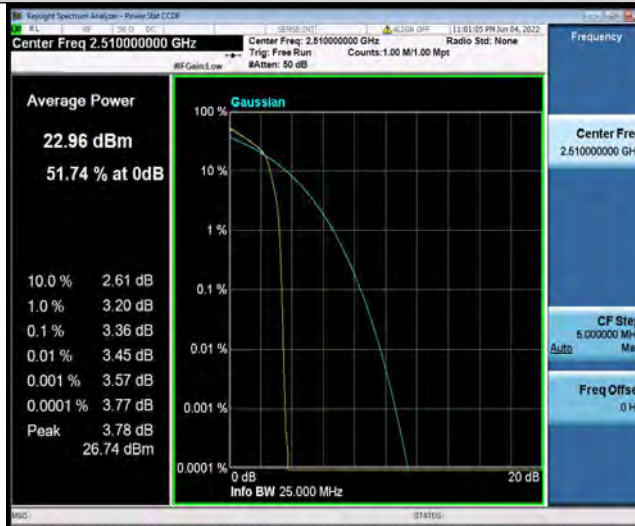

Band7-20MHz-16QAM-20850-27RB#0