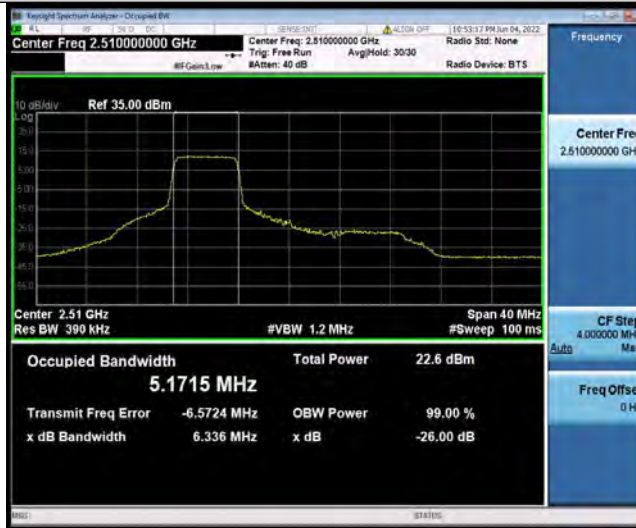

Band7-20MHz-QPSK-21350-100RB#0

BUREAU VERITAS

Test Report No.: PSU-NQN2204290110-1RF03

Band7-20MHz-16QAM-20850-27RB#0

Band7-20MHz-16QAM-21100-27RB#0

Band7-20MHz-16QAM-21350-27RB#0

BUREAU
VERITAS

Test Report No.: PSU-NQN2204290110-1RF03