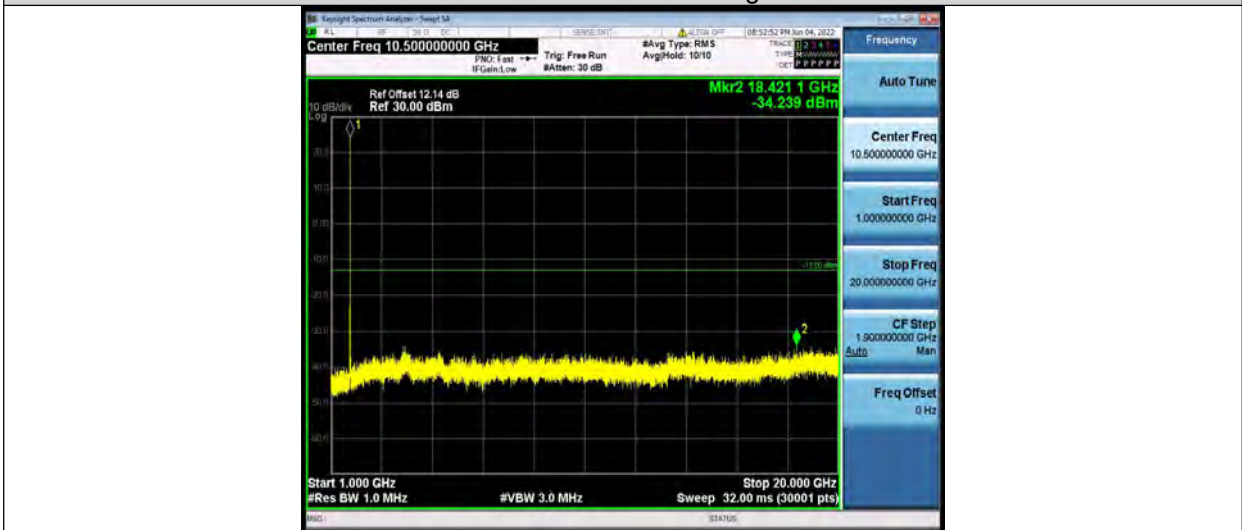

Band4-10MHz-16QAM-20175-1RB#0-Range1:30~1000MHz