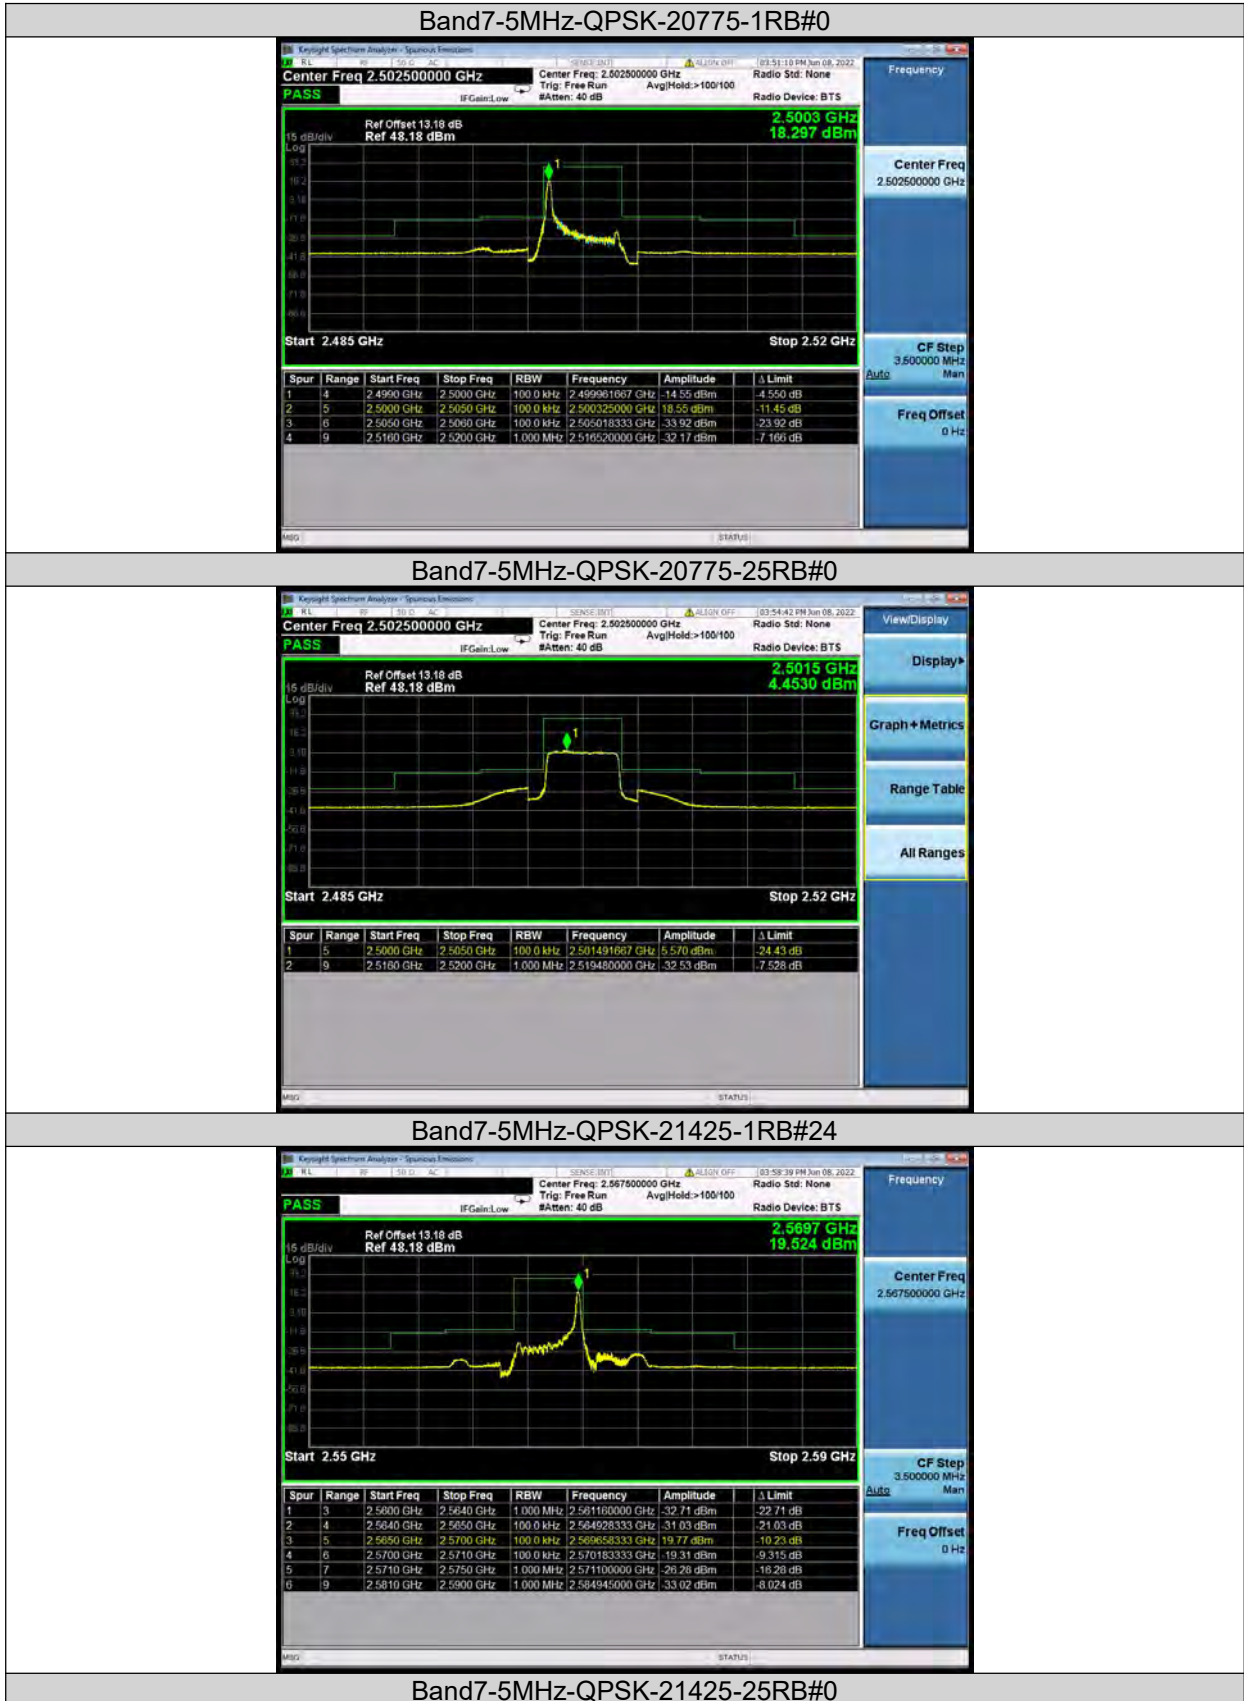

Test Graphs