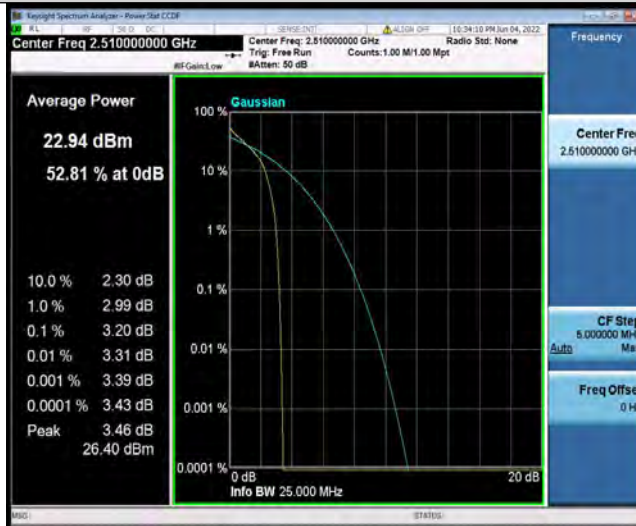

Band7-15MHz-16QAM-21375-1RB#0

Band7-15MHz-16QAM-21375-27RB#0

BUREAU VERITAS

Test Report No.: PSU-NQN2204290110-1RF03

Band7-20MHz-QPSK-20850-1RB#0

Band7-20MHz-QPSK-20850-100RB#0

Band7-20MHz-QPSK-21100-1RB#0

BUREAU VERITAS