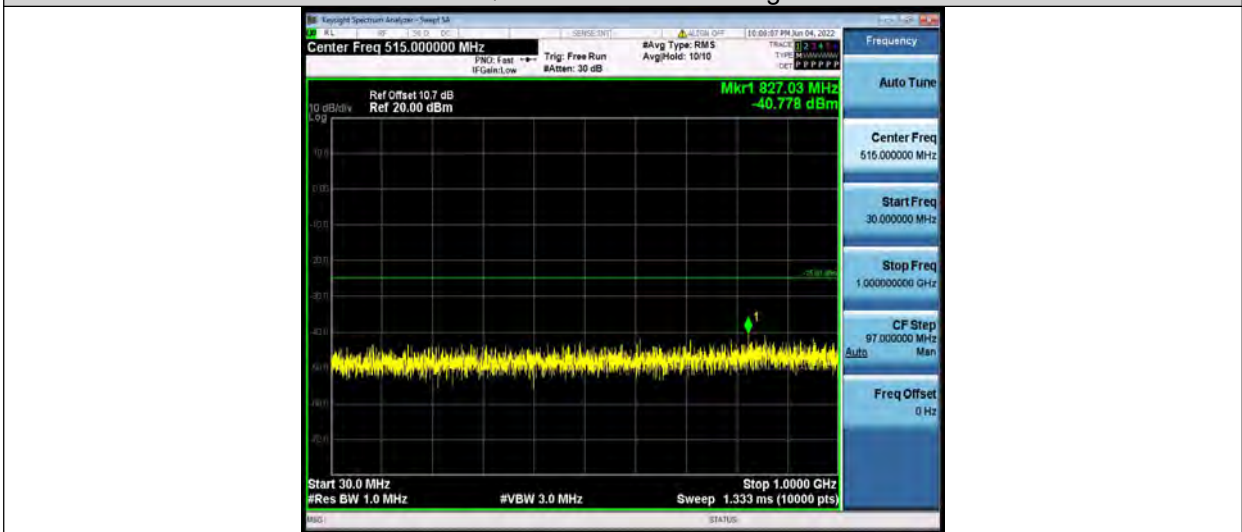

Band7-10MHz-16QAM-21100-1RB#0-Range2:1000~27000MHz