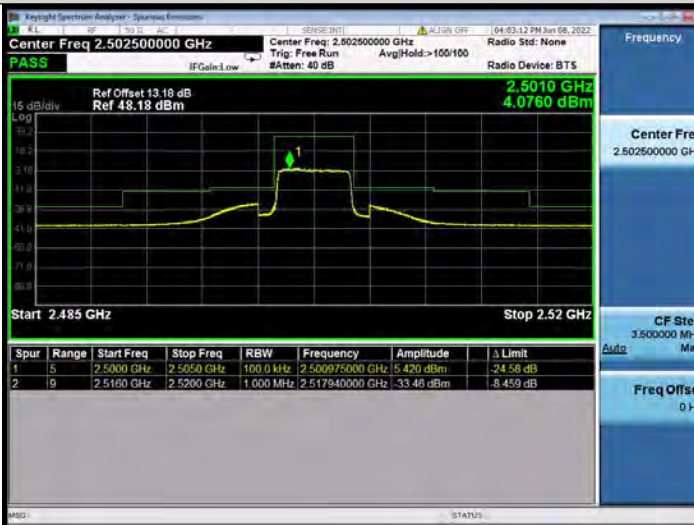

Test Graphs

BUREAU VERITAS

Test Report No.: PSU-NQN2204290110-1RF03

Band7-5MHz-16QAM-20775-1RB#0

Band7-5MHz-16QAM-20775-25RB#0

Band7-5MHz-16QAM-21425-1RB#24

BUREAU VERITAS

Test Report No.: PSU-NQN2204290110-1RF03