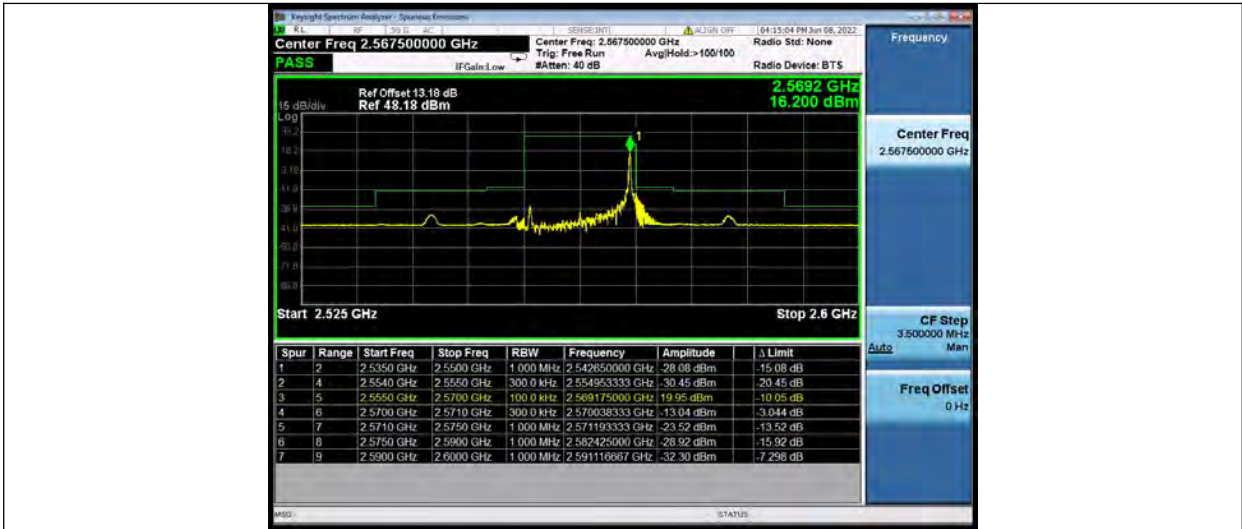

Test Report No.: PSU-NQN2204290110-1RF03

Band7-15MHz-QPSK-21375-75RB#0