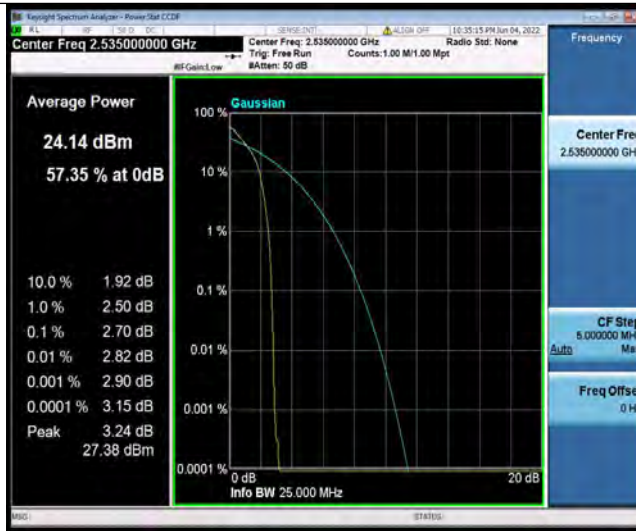

BUREAU VERITAS

Test Report No.: PSU-NQN2204290110-1RF03

Band7-20MHz-QPSK-21100-100RB#0