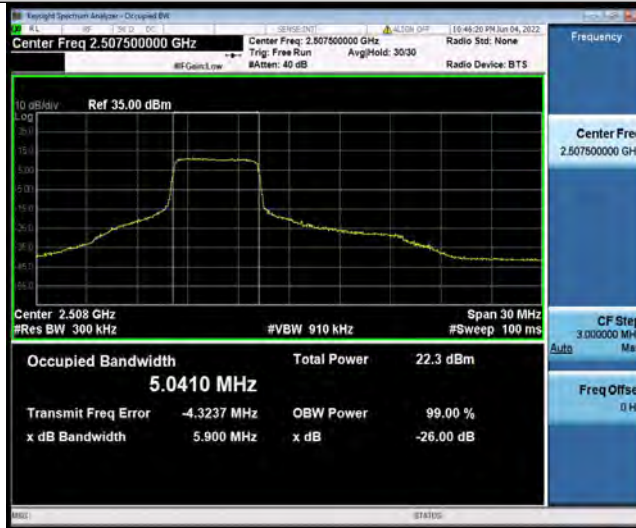

Band7-15MHz-16QAM-21100-27RB#0