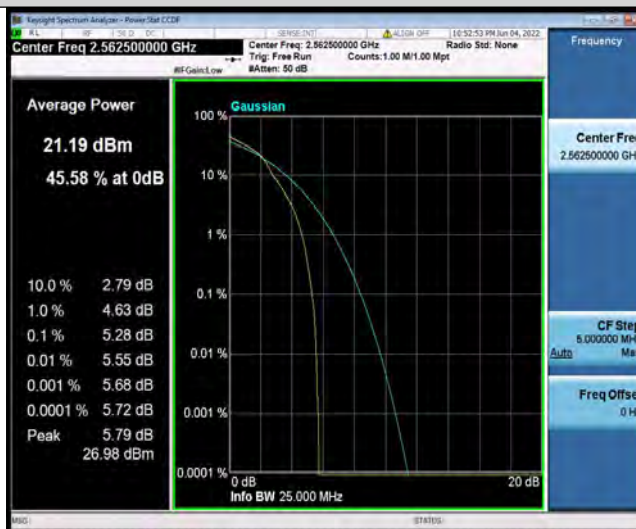

Band7-15MHz-16QAM-21375-27RB#0