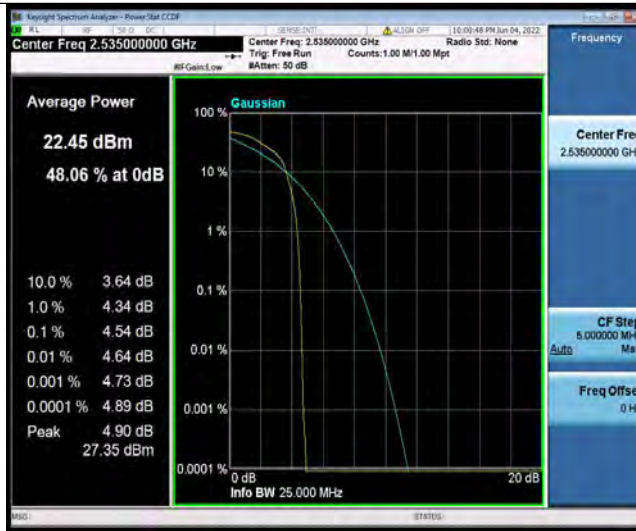

BUREAU VERITAS

Test Report No.: PSU-NQN2204290110-1RF03

Band7-5MHz-16QAM-21100-25RB#0