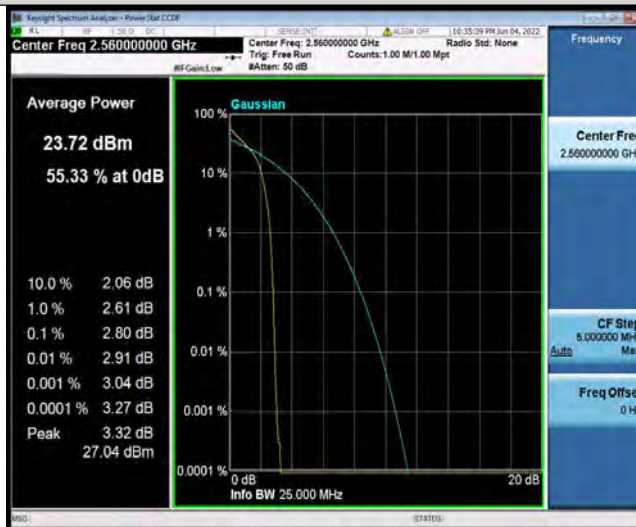

Band7-20MHz-QPSK-21350-100RB#0