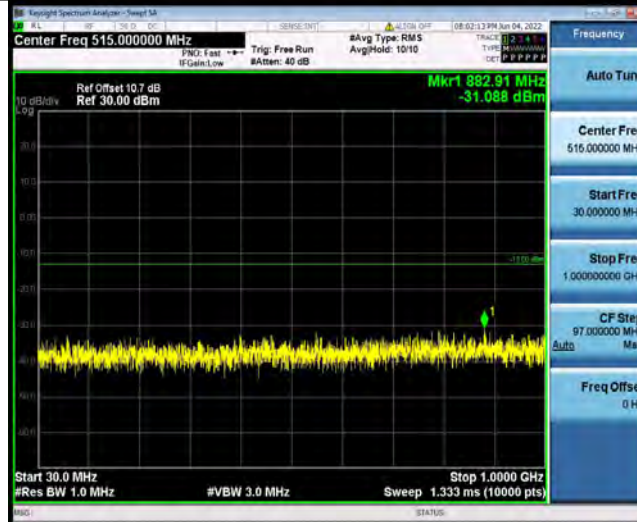

Test Graphs

Band4-1.4MHz-QPSK-19957-1RB#0-Range1:30~1000MHz