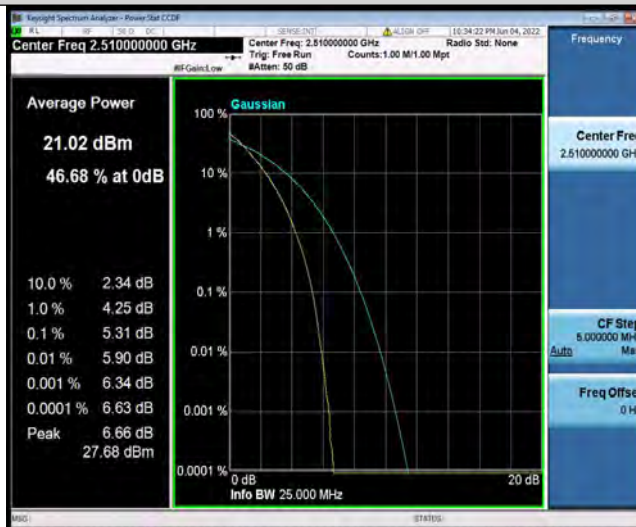

Band7-15MHz-16QAM-21375-1RB#0

Band7-15MHz-16QAM-21375-27RB#0

BUREAU VERITAS

Test Report No.: PSU-NQN2204290110-1RF03

Band7-20MHz-QPSK-20850-1RB#0

Band7-20MHz-QPSK-20850-100RB#0

Band7-20MHz-QPSK-21100-1RB#0

BUREAU VERITAS