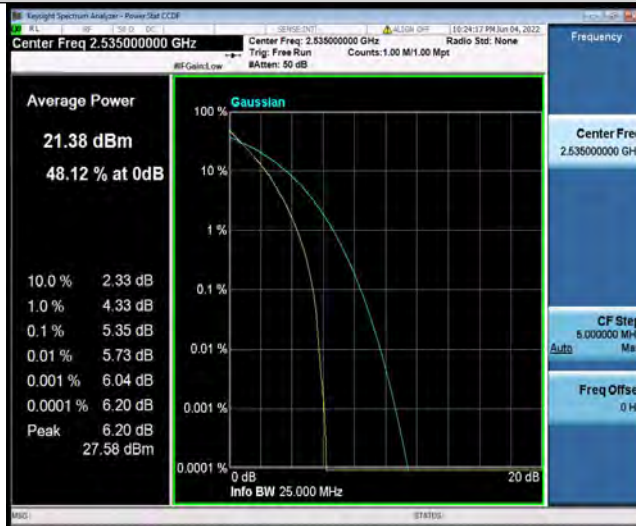

Band7-15MHz-QPSK-20825-75RB#0

Band7-15MHz-QPSK-21100-1RB#0

BUREAU VERITAS

Test Report No.: PSU-NQN2204290110-1RF03

Band7-15MHz-QPSK-21100-75RB#0

Band7-15MHz-QPSK-21375-1RB#0

Band7-15MHz-QPSK-21375-75RB#0

BUREAU VERITAS