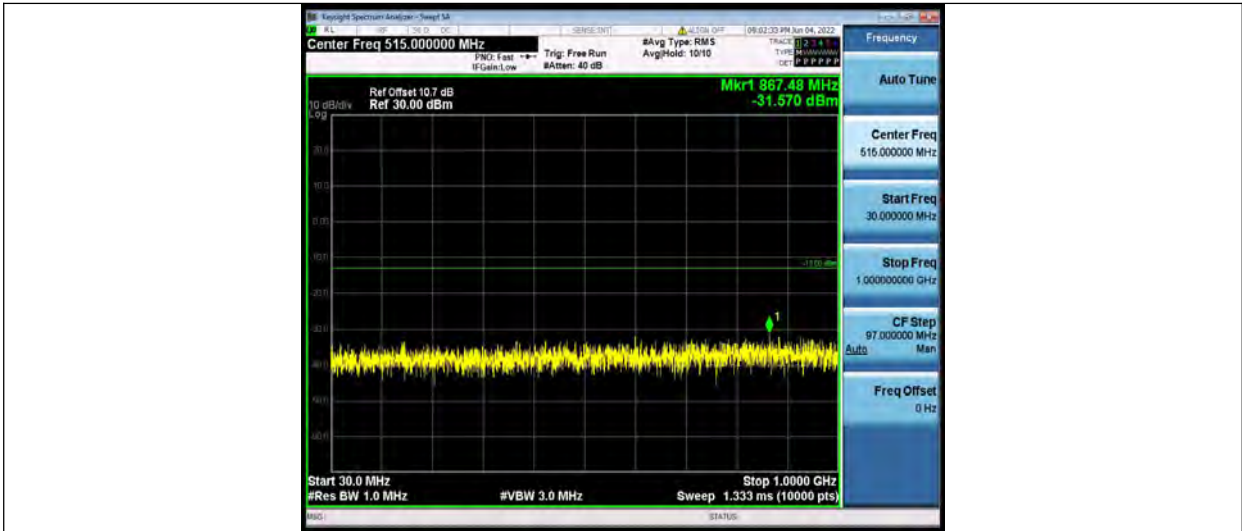

Test Report No.: PSU-NQN2204290110-1RF03

Band4-15MHz-16QAM-20025-1RB#0-Range2:1000~20000MHz