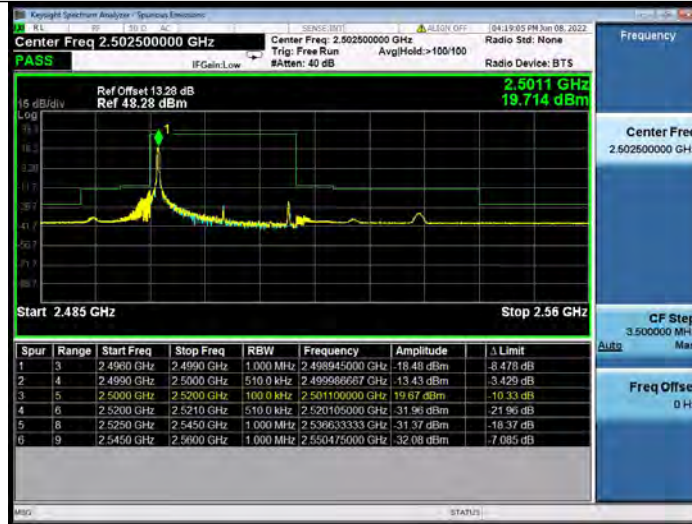

Band7-20MHz-QPSK-21350-100RB#0

BUREAU VERITAS

Test Report No.: PSU-NQN2204290110-1RF03

Band7-20MHz-16QAM-20850-1RB#0

Band7-20MHz-16QAM-20850-27RB#0

Band7-20MHz-16QAM-21350-1RB#99

BUREAU VERITAS

Test Report No.: PSU-NQN2204290110-1RF03