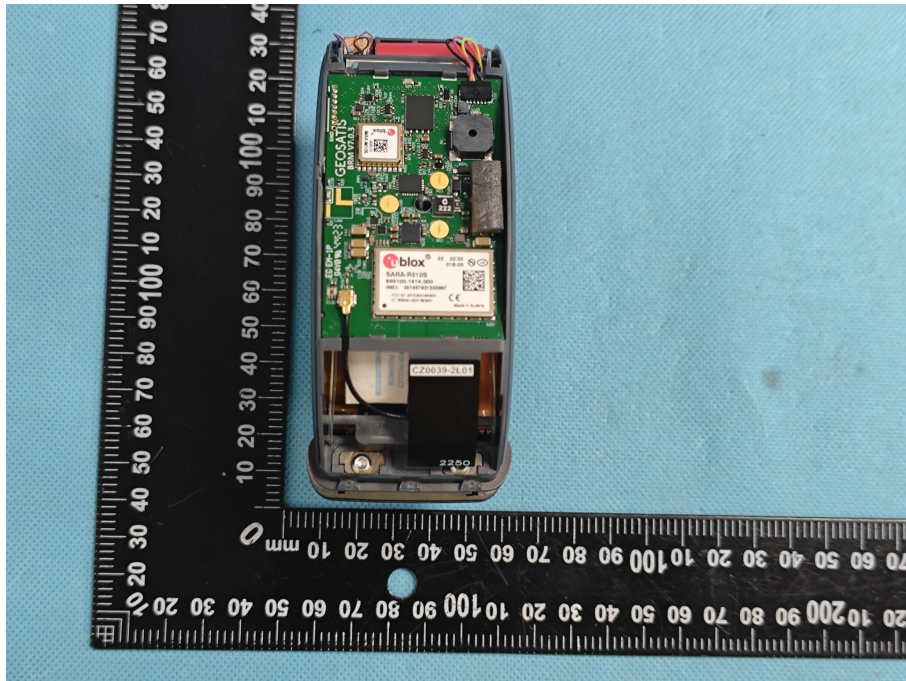

Annex C. EUT Photos

EUT View 1

EUT View 2

EUT Housing and Board View 1

EUT Housing and Board View 2

EUT Housing and Board View 3

Antenna View

Annex D. Test Setup Photos

Limb mode Exposure Conditions

Test distance: 0mm

LTE CAT-M1

Body Front

Body Right

Body Left

WIFI/BLE

Body Front