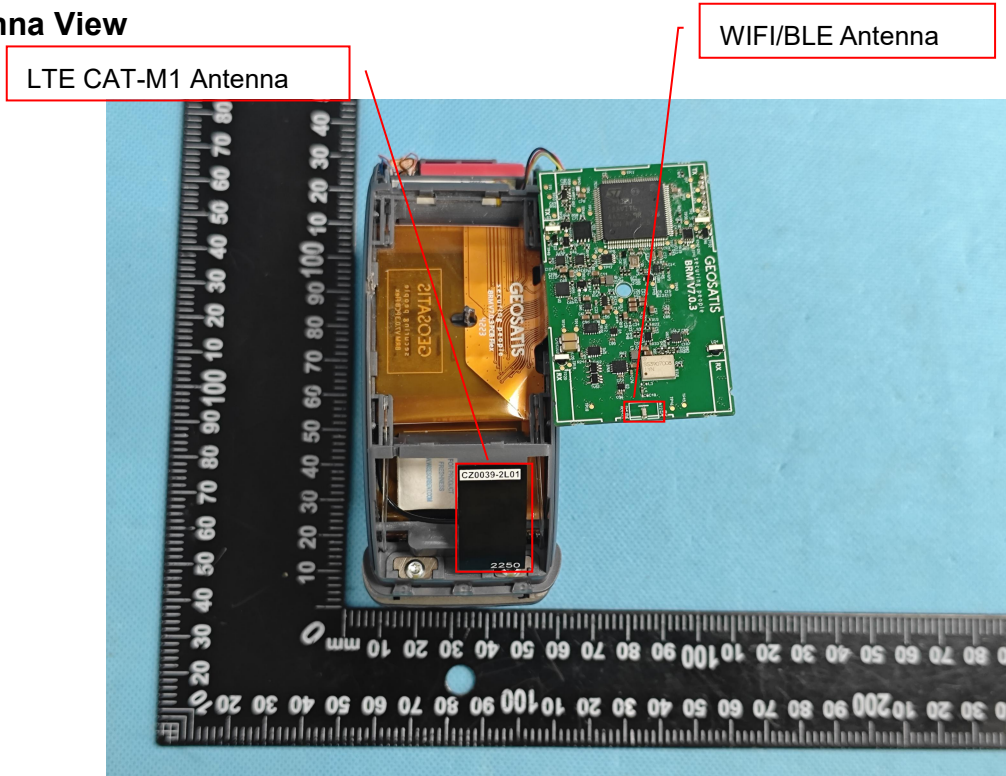

Annex C. EUT Photos

EUT View 1

EUT View 2

EUT Housing and Board View 1

EUT Housing and Board View 2

EUT Housing and Board View 3

Antenna View

Annex D. Test Setup Photos

Limb mode Exposure Conditions

Test distance: 0mm

LTE CAT-M1

Body Front

Body Right

Body Left

WIFI/BLE

Body Front