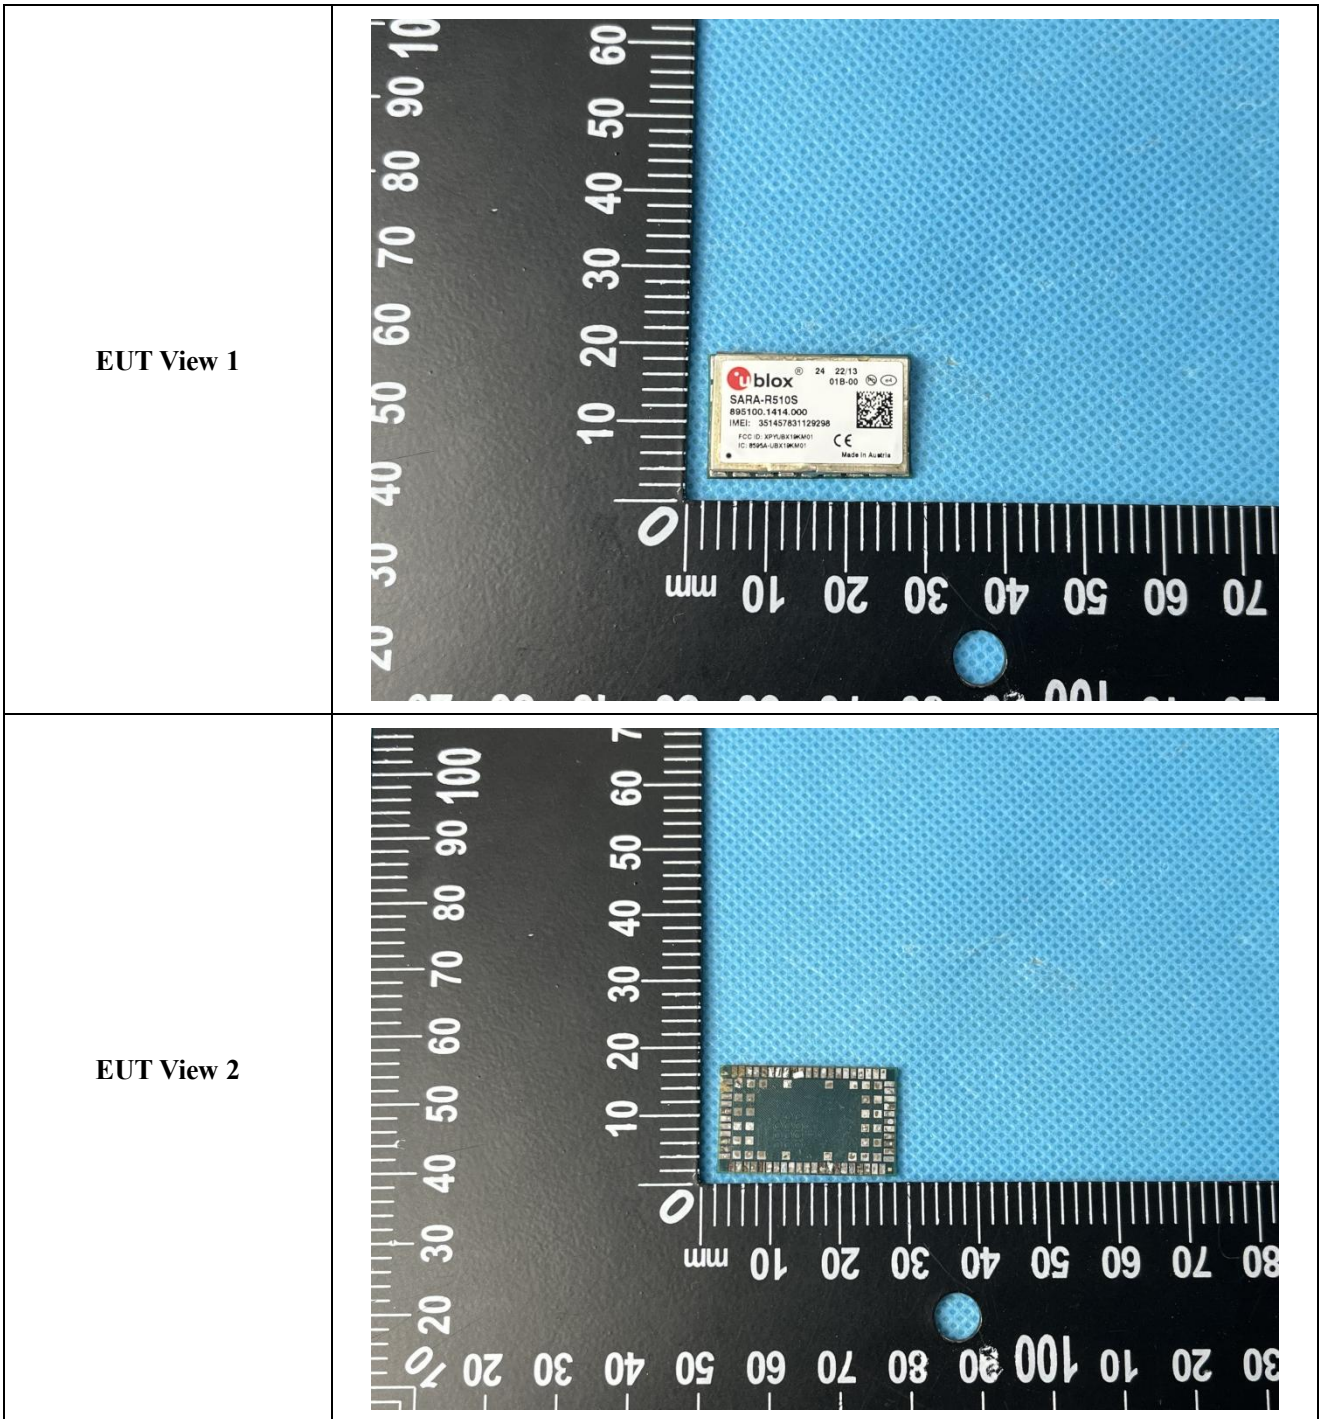

EXHIBIT 2 - EUT PHOTOGRAPHS

<p>Host View 1</p>	 A black circular ring with a notch is shown against a blue fabric background. A black L-shaped ruler is placed to the left and bottom of the ring for scale. The ruler has markings in millimeters and centimeters.
<p>Host View 2</p>	 A black circular ring with a notch is shown against a blue fabric background. A black L-shaped ruler is placed to the left and bottom of the ring for scale. The ruler has markings in millimeters and centimeters.

Host View 3

Host View 4

Host View 5

Host View 6