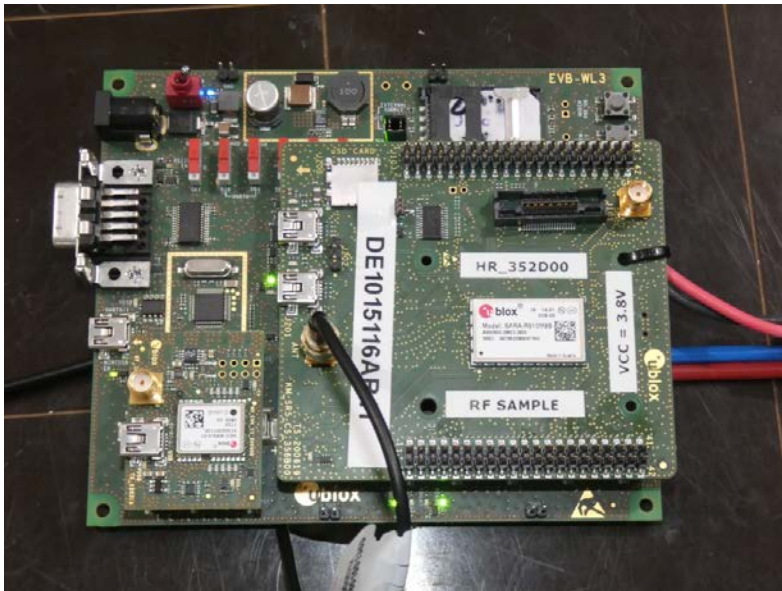

Annex I: Photos

Test report reference: MDE_UBLOX_1905_FCC_01_Annex

Date: 2020-02-19

1 Photo Report

Photo 1: Test setup for radiated measurements

Photo 2: Test setup for radiated measurements (below 1 GHz)

Photo 3: EUT (top side)

Photo 4: EUT (right side)