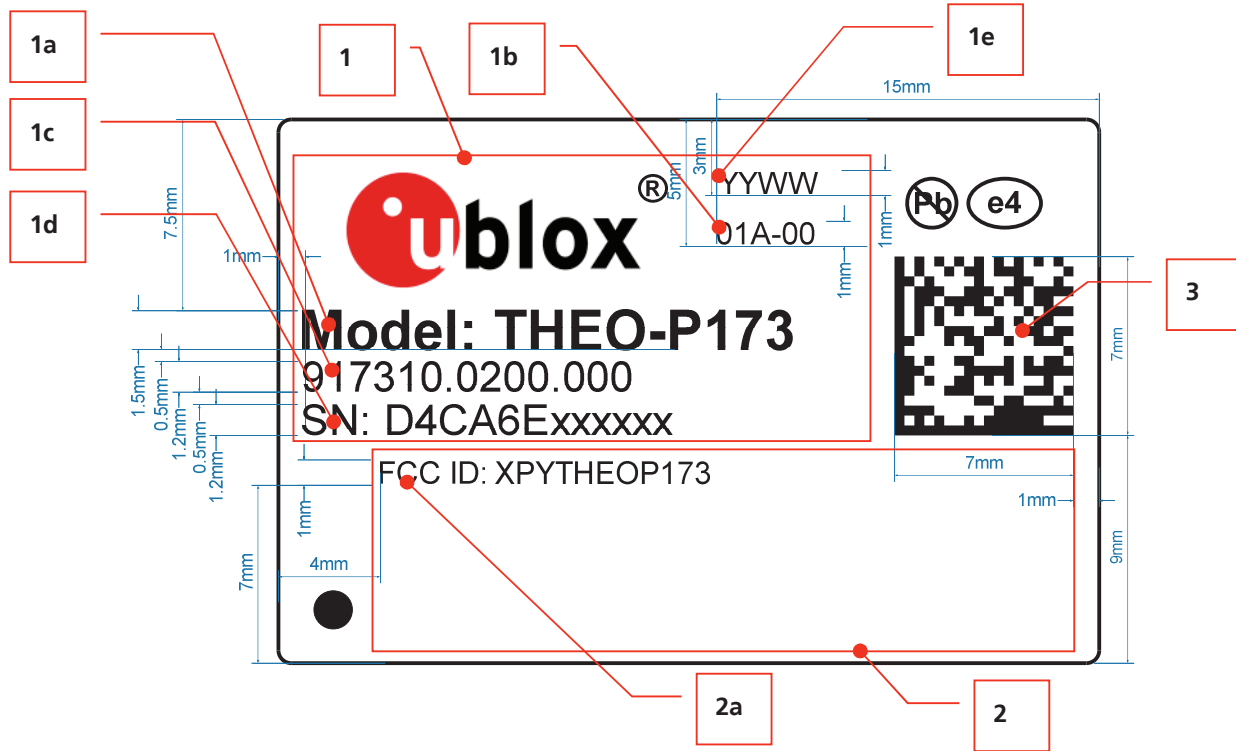

2 Unit Specific Label Information

Reference	Description	Source	Type
1	Text box 1 containing Product Name, data code and Serial Nr.	PSP	Arial
1a	Product Name (ID): Model: THEO-P173	PSP	Arial, bold
1b	Product Revision: 01A-00	PSP	Arial
1c	Data Code: 917310.0200.000	PSP	Arial
1d	Serial Number: D4CA6Exxxxxx (See the spec. for serial numbers)	PSP, Flxtronics	Arial
1e	Date of unit production encoded YY/WW (year, week)	PSP	Arial
2	Text box 2 containing approval IDs	PSP	Arial
2a	FCC ID: XPYTHEOP173	PSP	Arial
3	Data Matrix Code *	Flextronics and PSP	DataMatrix

* Data Matrix Code includes Serial Number and Date with comma delimiter: D4CA6Exxxxxx,YYWW