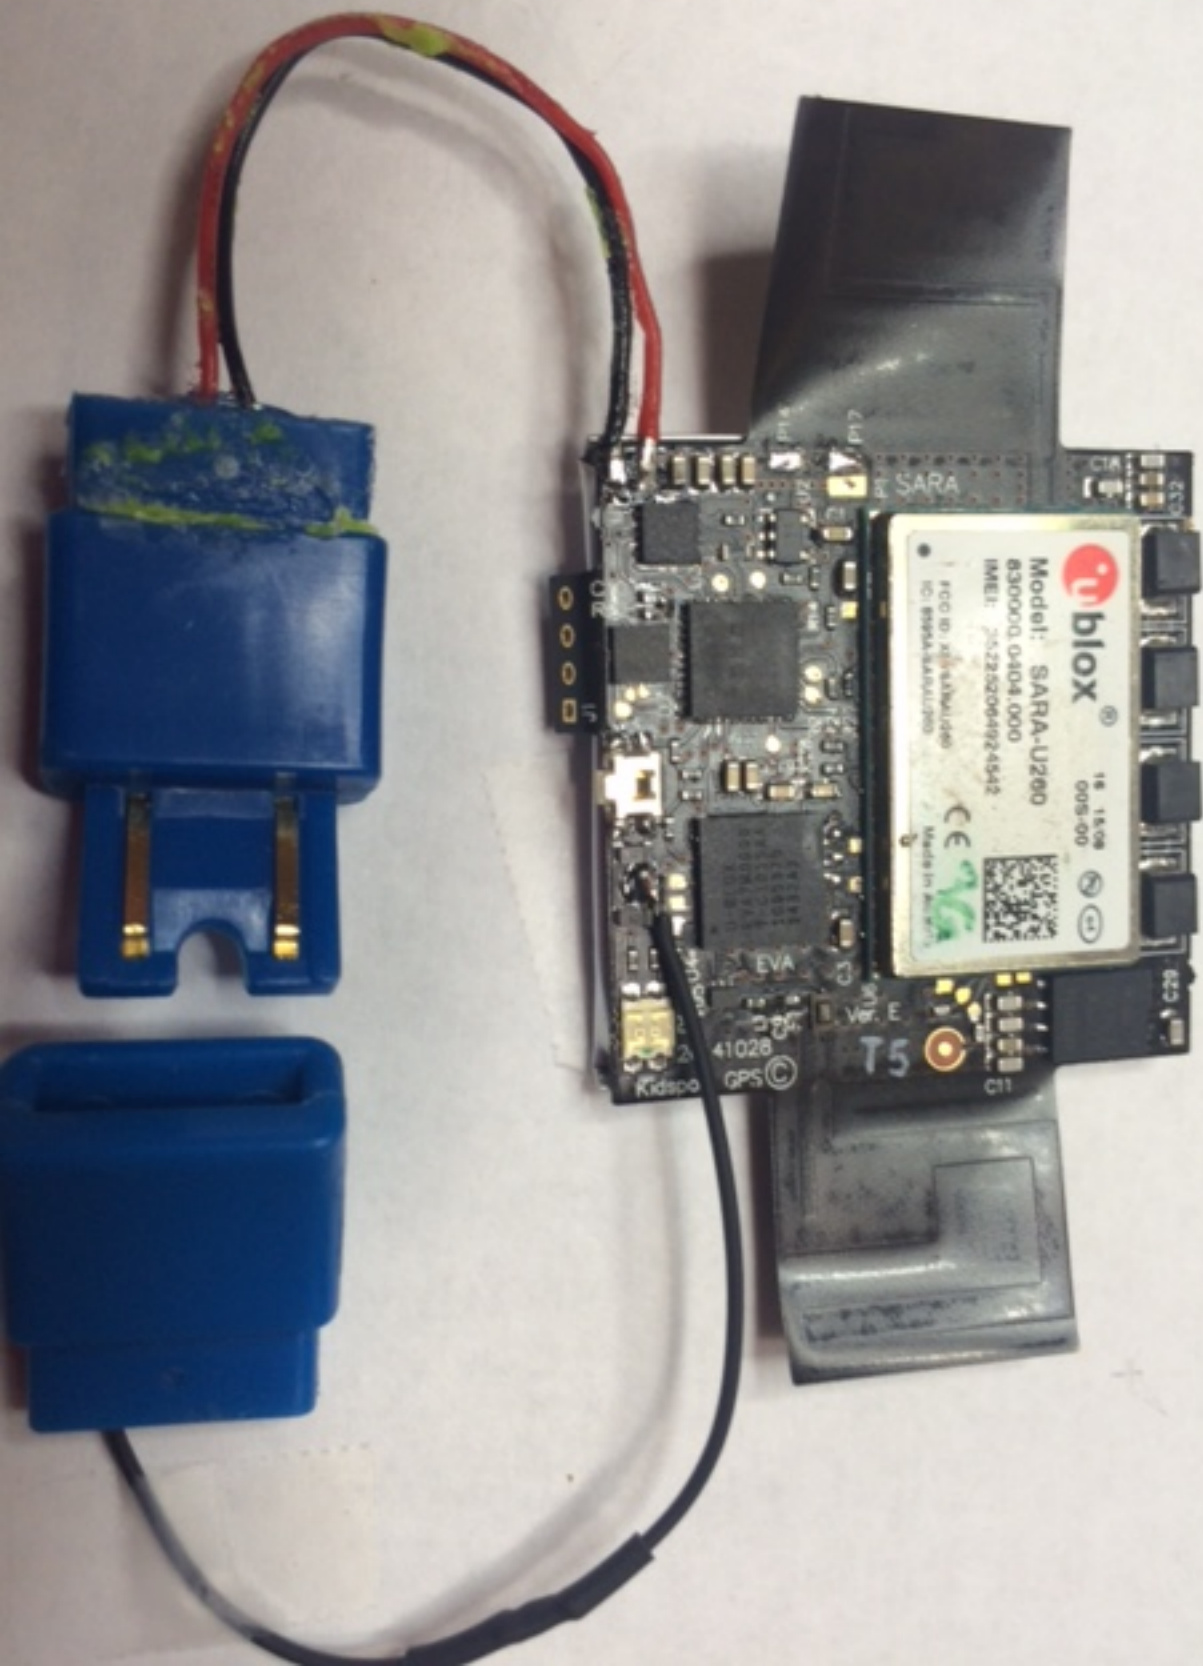

ublox®

16 15/09
005:00

Pb 64

Model: SARA-U260
830000.0404.000
IMEI: 352252064924542

FCC ID: X176SARAU260
IC: 8595A-SARAU260

CE 
Made in Australia

SARA

P17
P14

Model: SARA-U260
830000.0404.000
IMEI: 352252064923759

FCC ID: XPYSARAU260
IC: 8595A-SARAU260

Made in Austria

blox
Model: SARA-U260
IMEI: 352320064924542
ICCID: 89904000000000000000
Made in Mexico

41028
GPS