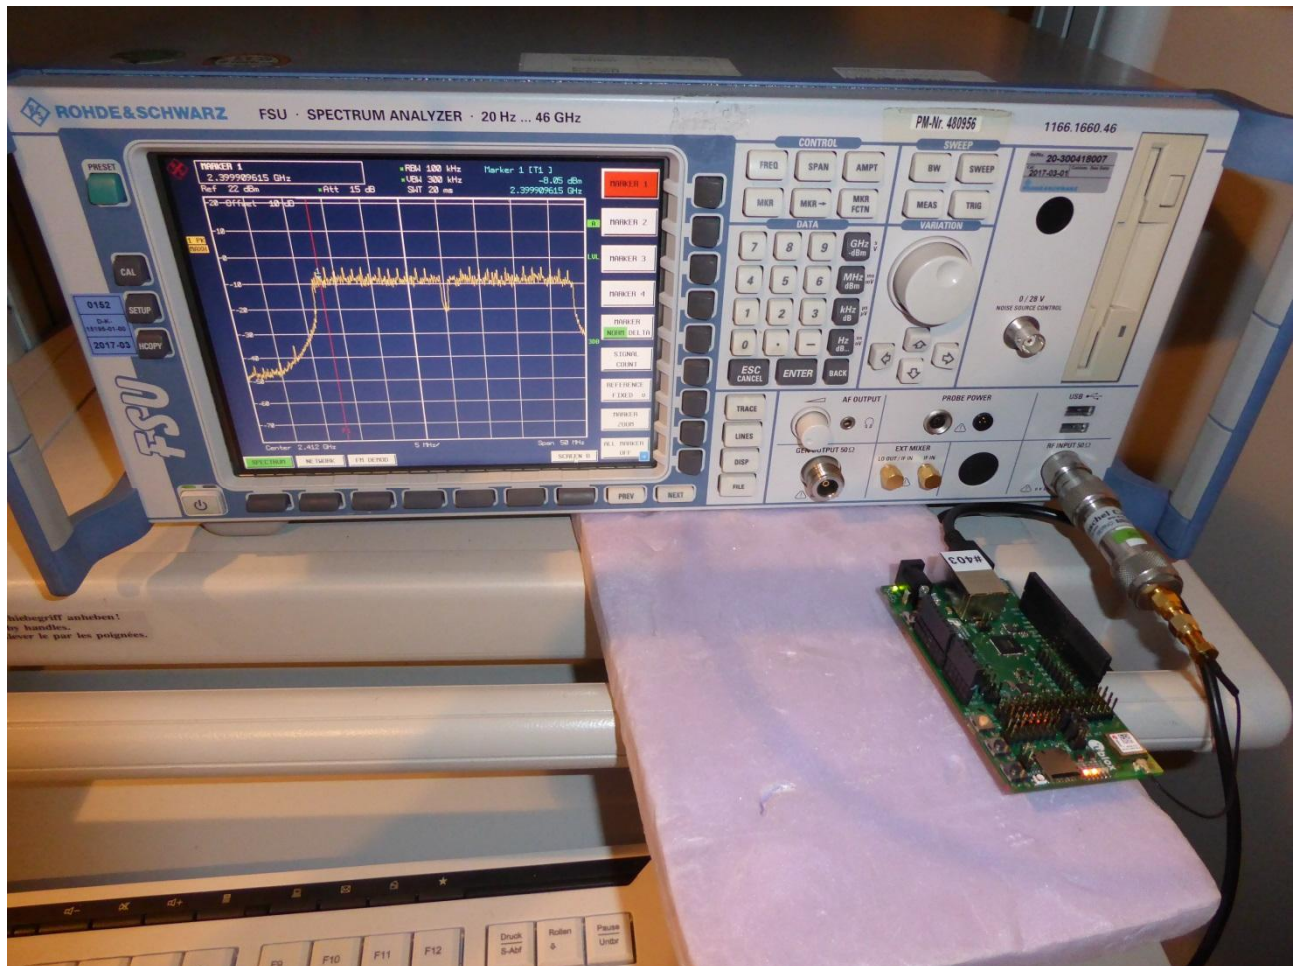

ANNEX A TEST SETUP PHOTOS

170297_E6_01.jpg: Test setup – antenna port conducted measurements

ANNEX A TEST SETUP PHOTOS

170297_E6_02.jpg: Test setup fully anechoic chamber

ANNEX A TEST SETUP PHOTOS

170297_E6_03.jpg: Test setup fully anechoic chamber

ANNEX A TEST SETUP PHOTOS

170297_E6_04.jpg: Test setup open area test site

ANNEX A TEST SETUP PHOTOS

170297_E6_05.jpg: Test setup fully anechoic chamber

ANNEX A TEST SETUP PHOTOS

170297_E6_06.jpg: Test setup fully anechoic chamber