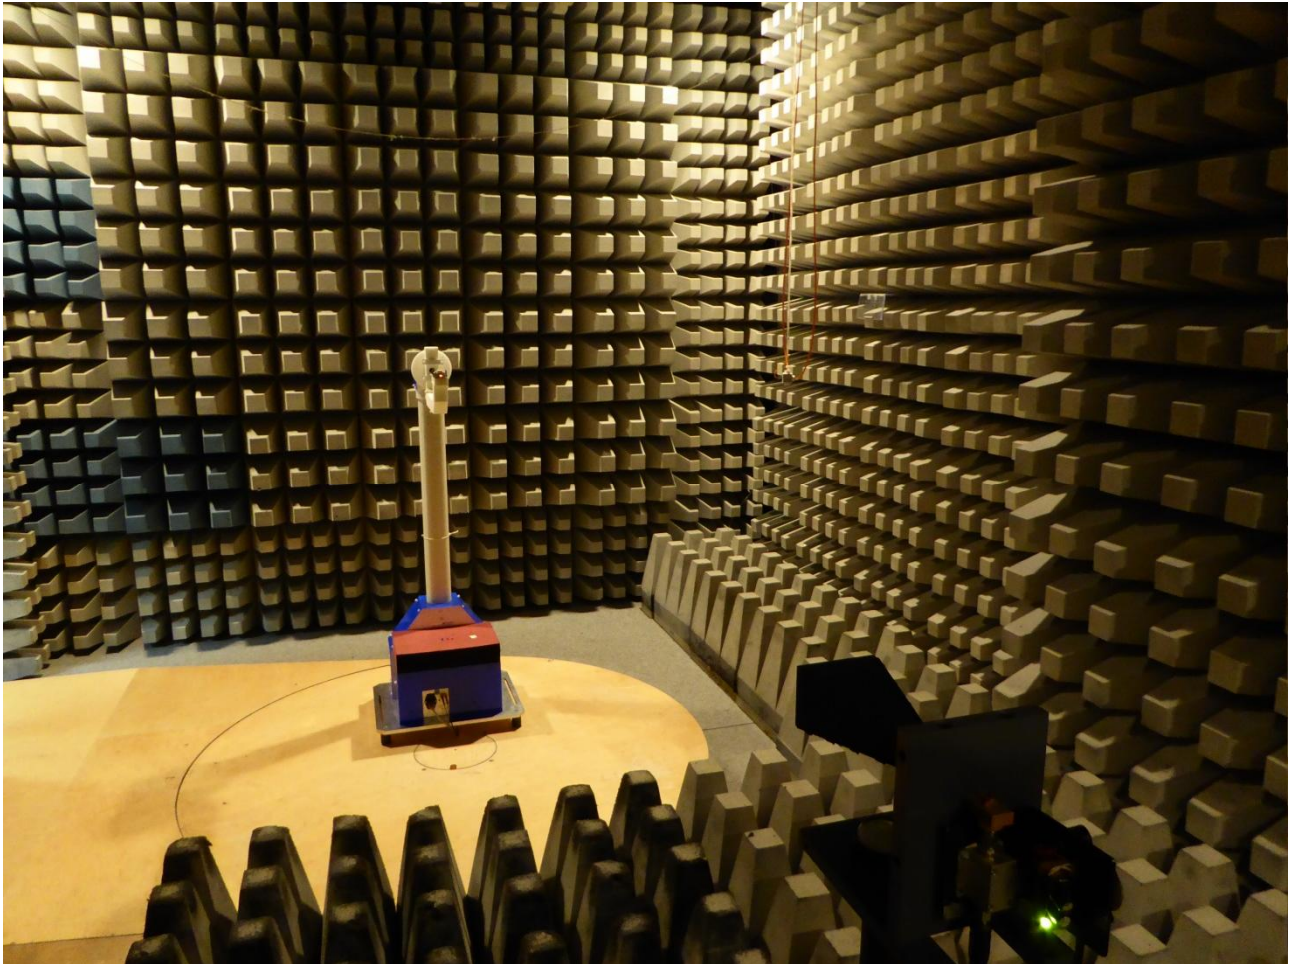

ANNEX A TEST SETUP PHOTOS

170297_E6_01.jpg: Test setup – antenna port conducted measurements

ANNEX A TEST SETUP PHOTOS

170297_E6_02.jpg: Test setup fully anechoic chamber

ANNEX A TEST SETUP PHOTOS

170297_E6_03.jpg: Test setup fully anechoic chamber

ANNEX A TEST SETUP PHOTOS

170297_E6_04.jpg: Test setup open area test site

ANNEX A TEST SETUP PHOTOS

170297_E6_05.jpg: Test setup fully anechoic chamber

ANNEX A TEST SETUP PHOTOS

170297_E6_06.jpg: Test setup fully anechoic chamber

ANNEX A TEST SETUP PHOTOS

170297_E6_07.jpg: Test setup fully anechoic chamber