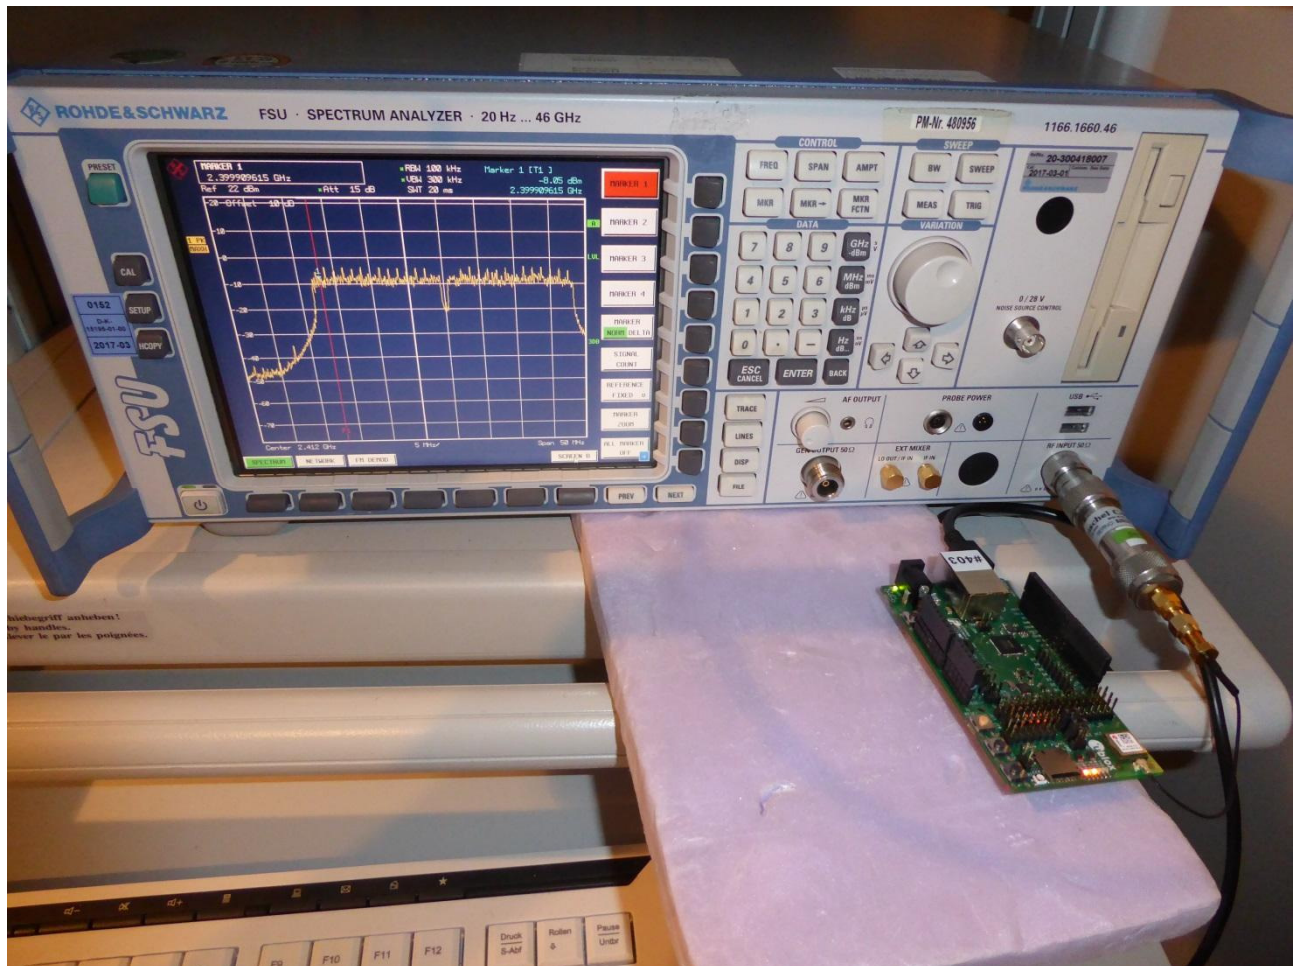

ANNEX A TEST SETUP PHOTOS

170297_E6_01.jpg: Test setup – antenna port conducted measurements

ANNEX A TEST SETUP PHOTOS

170297_E6_02.jpg: Test setup fully anechoic chamber

ANNEX A TEST SETUP PHOTOS

170297_E6_03.jpg: Test setup fully anechoic chamber

ANNEX A TEST SETUP PHOTOS

170297_E6_04.jpg: Test setup open area test site

ANNEX A TEST SETUP PHOTOS

170297_E6_05.jpg: Test setup fully anechoic chamber

ANNEX A TEST SETUP PHOTOS

170297_E6_06.jpg: Test setup fully anechoic chamber