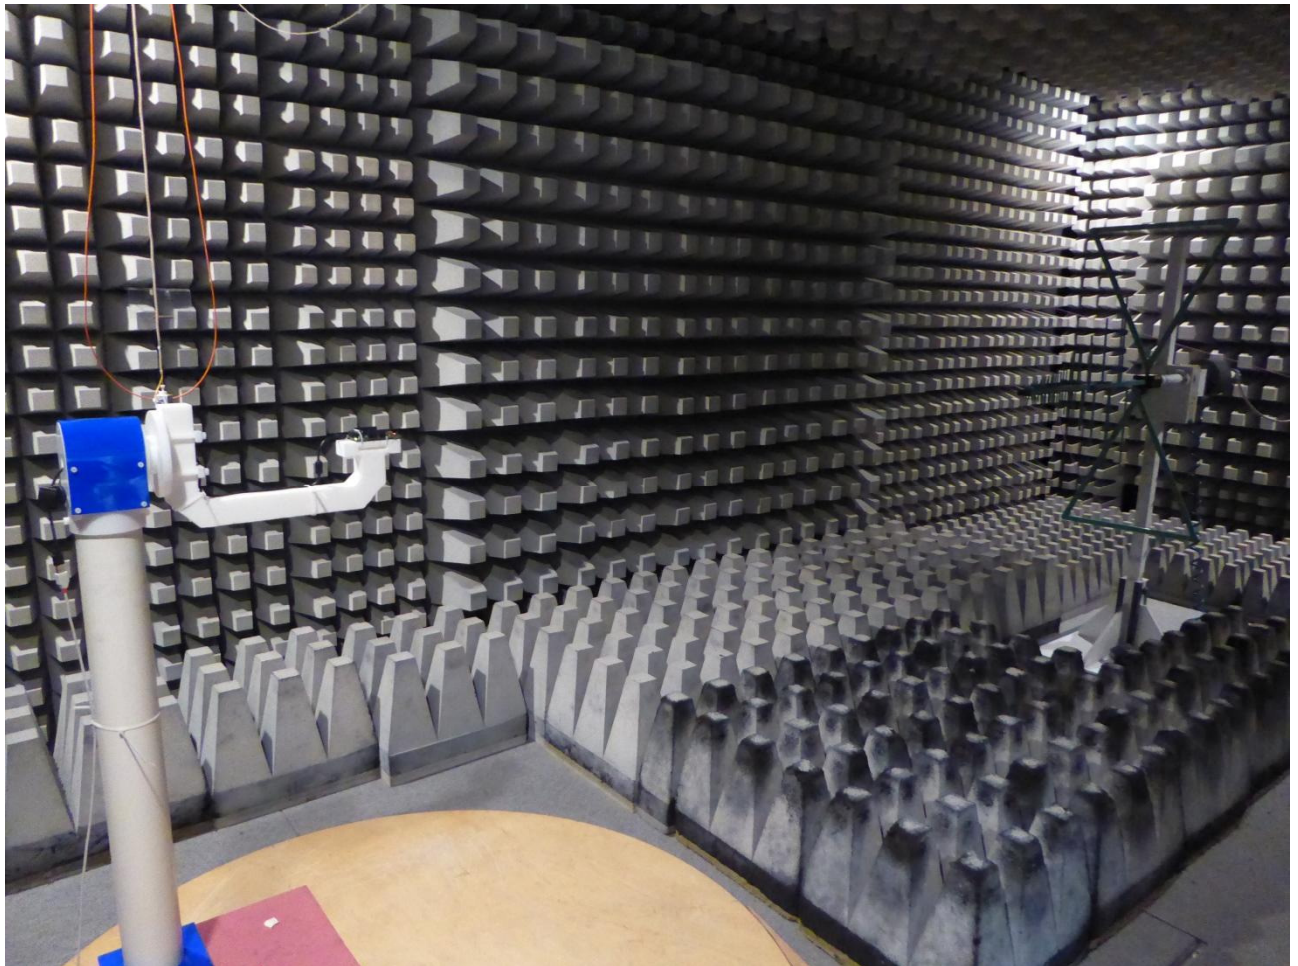

ANNEX A TEST SETUP PHOTOS

170297_E6_01.jpg: Test setup – antenna port conducted measurements

ANNEX A TEST SETUP PHOTOS

170297_E6_02.jpg: Test setup fully anechoic chamber

ANNEX A TEST SETUP PHOTOS

170297_E6_03.jpg: Test setup fully anechoic chamber

ANNEX A TEST SETUP PHOTOS

170297_E6_04.jpg: Test setup open area test site

ANNEX A TEST SETUP PHOTOS

170297_E6_05.jpg: Test setup fully anechoic chamber

ANNEX A TEST SETUP PHOTOS

170297_E6_06.jpg: Test setup fully anechoic chamber

ANNEX A TEST SETUP PHOTOS

170297_E6_07.jpg: Test setup fully anechoic chamber