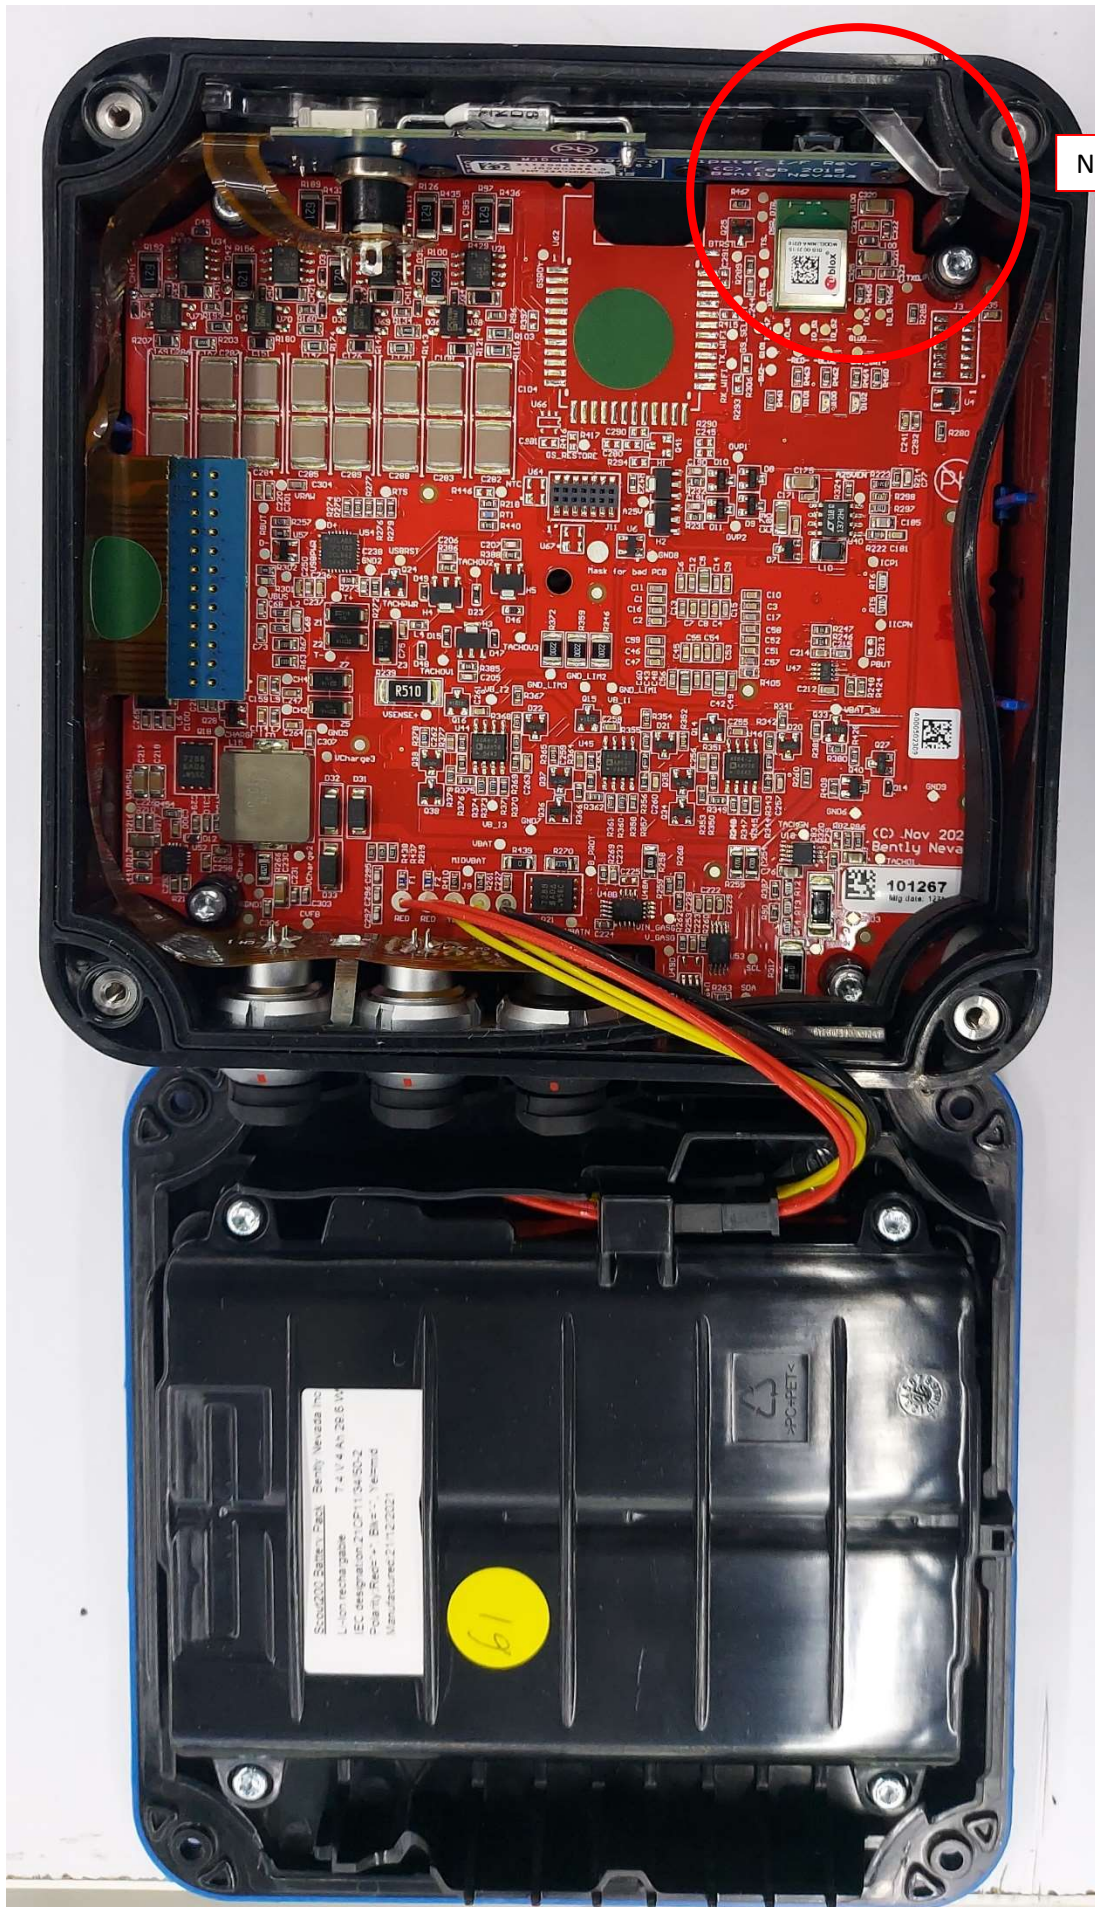

109M2380 / 109M2390 INTERNAL PHOTO

NINA B316 Module

Scanned with ScanLife
Li-ion rechargeable
EC designation: 2011 04 28 6 V
Polarity: + -
Manufactured: 11/12/2021

61

PC-FETC

(C) Nov 202
Bentley Nevada
TA000101
101267
Mfg Date: 11/12

109M2380 / 109M2390 EXTERNAL PHOTO

NINA B316 Module internal location as seen from outside