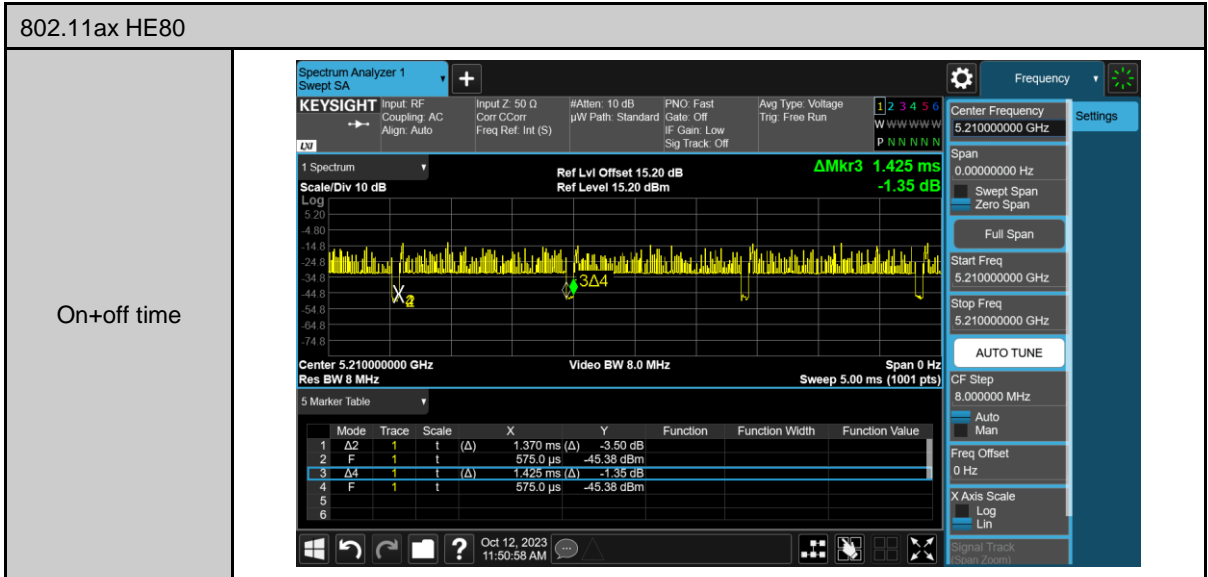

Partial RU

Duty cycle

Maximum Power Spectral Density

802.11ax HE20\_ANT-0

5260 MHz

5280 MHz

5320 MHz

802.11ax HE20\_ANT-0