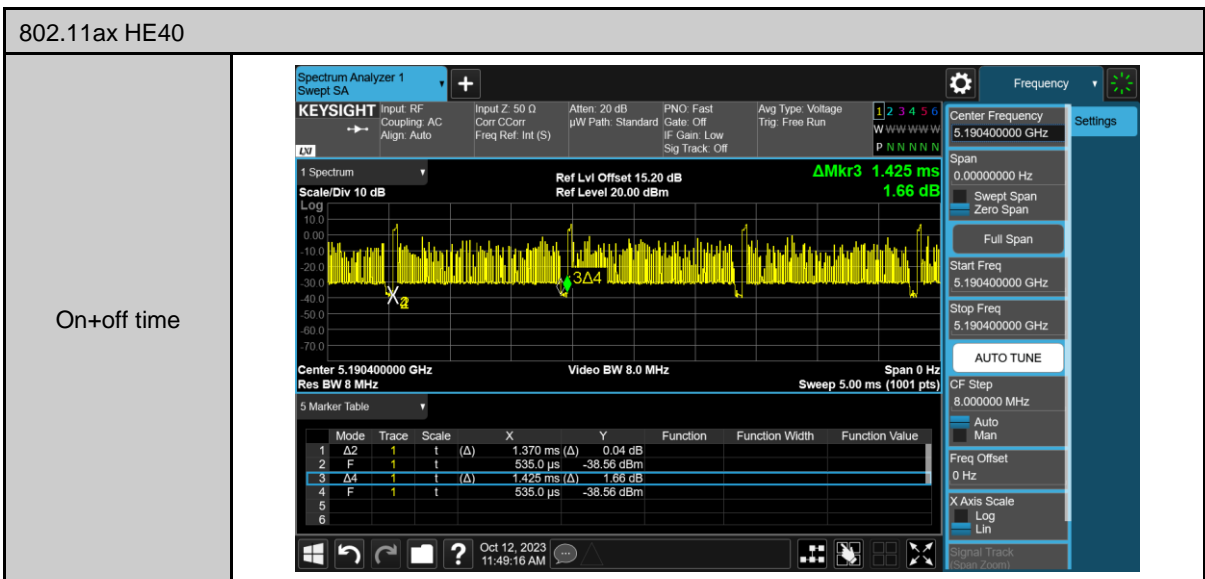

Partial RU

Duty cycle

Maximum Power Spectral Density

802.11ax HE20\_ANT-0

5260 MHz

5280 MHz

5320 MHz

802.11ax HE20\_ANT-0