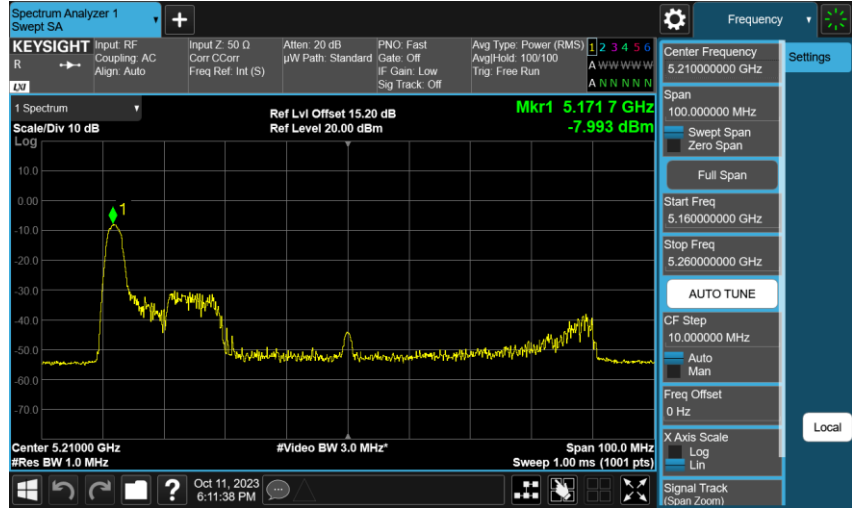

5670 MHz

802.11ax HE40\_ANT-0

5710 MHz

5755 MHz

5795 MHz

802.11ax HE80\_ANT-0

5210 MHz

802.11ax HE80\_ANT-0

5290 MHz

802.11ax HE80\_ANT-0

5530 MHz

5610 MHz