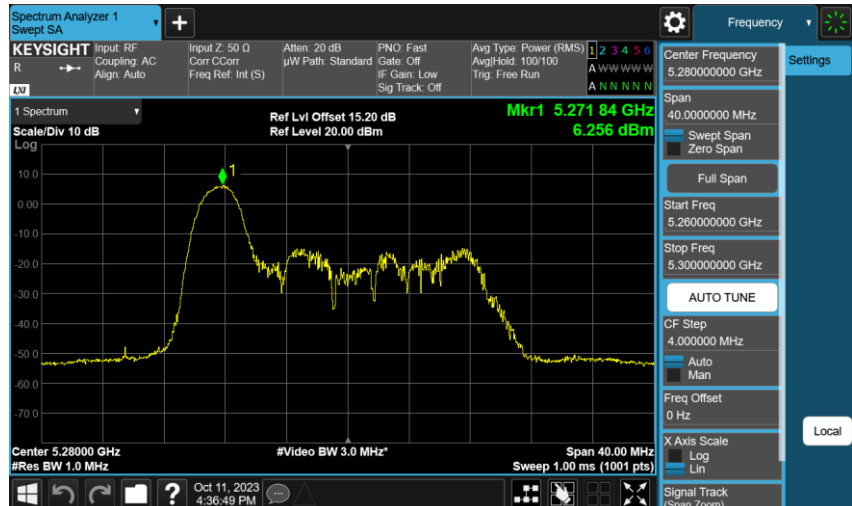

Partial RU

Duty cycle

Maximum Power Spectral Density

802.11ax HE20\_ANT-0

5260 MHz

5280 MHz

5320 MHz

802.11ax HE20\_ANT-0