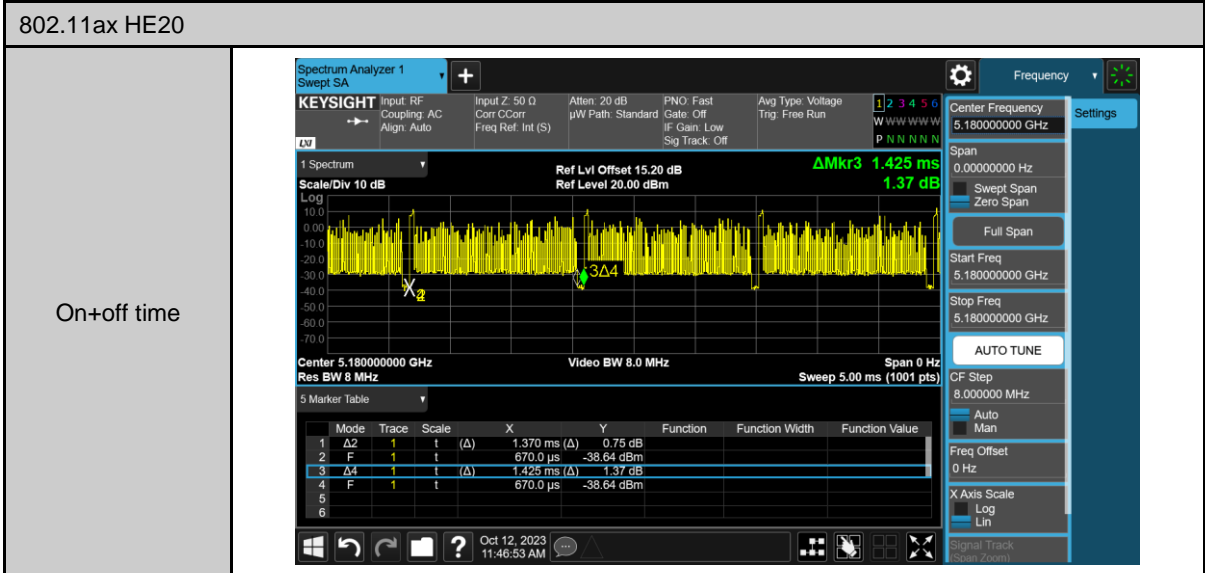

Partial RU

Duty cycle

Maximum Power Spectral Density

802.11ax HE20\_ANT-0

5260 MHz

5280 MHz

5320 MHz

802.11ax HE20\_ANT-0