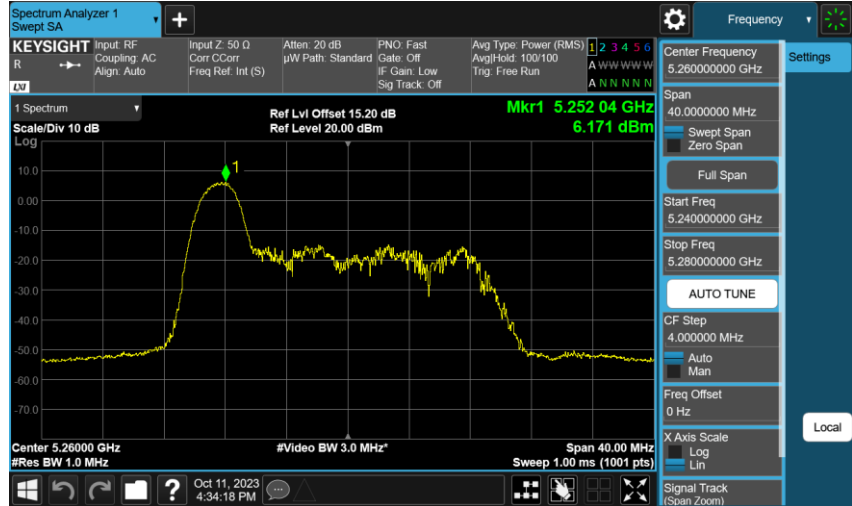

Partial RU

Duty cycle

Maximum Power Spectral Density

802.11ax HE20\_ANT-0

5260 MHz

5280 MHz

5320 MHz

802.11ax HE20\_ANT-0