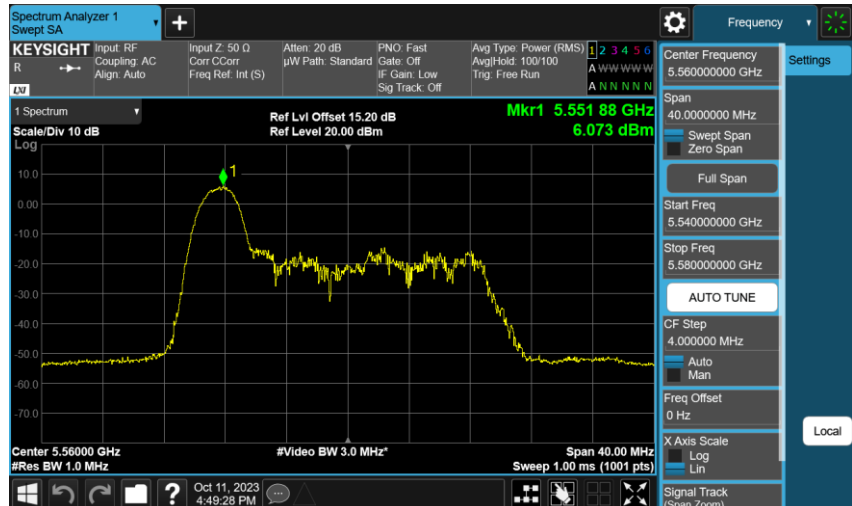

802.11ax HE20_ANT-0

5500 MHz

5560 MHz

5700 MHz