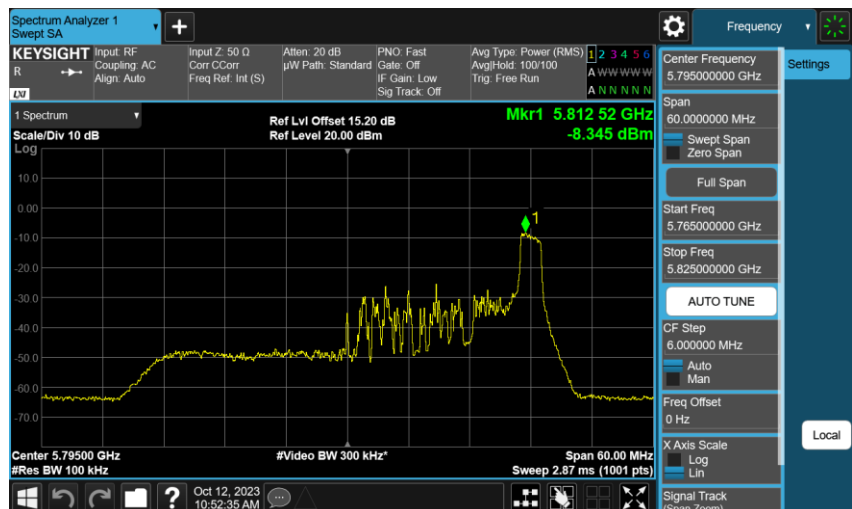

5670 MHz

802.11ax HE40\_ANT-0

5710 MHz

5755 MHz

5795 MHz

802.11ax HE80\_ANT-0

5210 MHz

802.11ax HE80\_ANT-0

5290 MHz

802.11ax HE80\_ANT-0

5530 MHz

5610 MHz