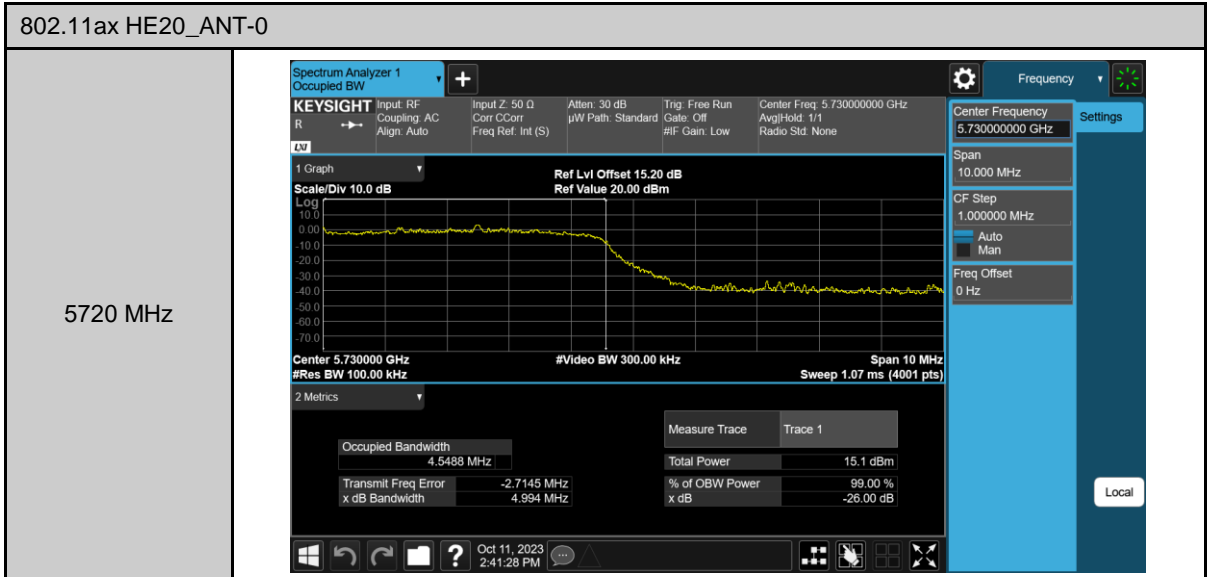

26 dB Bandwidth & 99% Occupied Bandwidth

802.11ax HE40\_ANT-0

6 dB Bandwidth

802.11ax HE20\_ANT-0

5745 MHz

5785 MHz

5825 MHz

802.11ax HE40\_ANT-0

99% Occupied Bandwidth

802.11ax HE20\_ANT-0

802.11ax HE40\_ANT-0