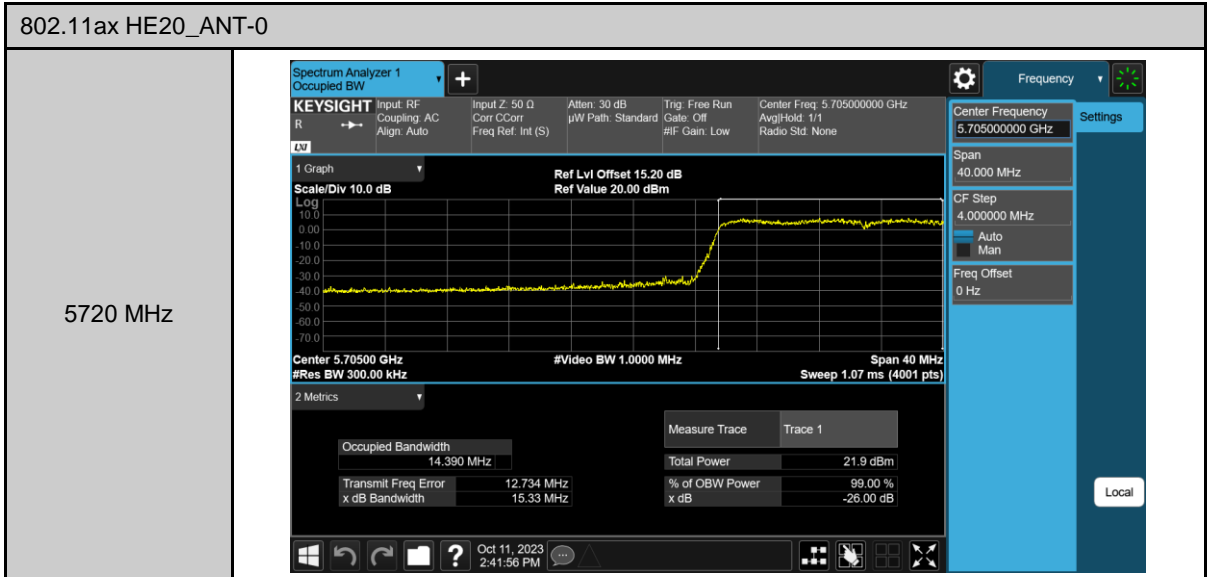

26 dB Bandwidth & 99% Occupied Bandwidth

802.11ax HE40\_ANT-0

6 dB Bandwidth

802.11ax HE20\_ANT-0

5745 MHz

5785 MHz

5825 MHz

802.11ax HE40\_ANT-0

99% Occupied Bandwidth

802.11ax HE20\_ANT-0

802.11ax HE40\_ANT-0