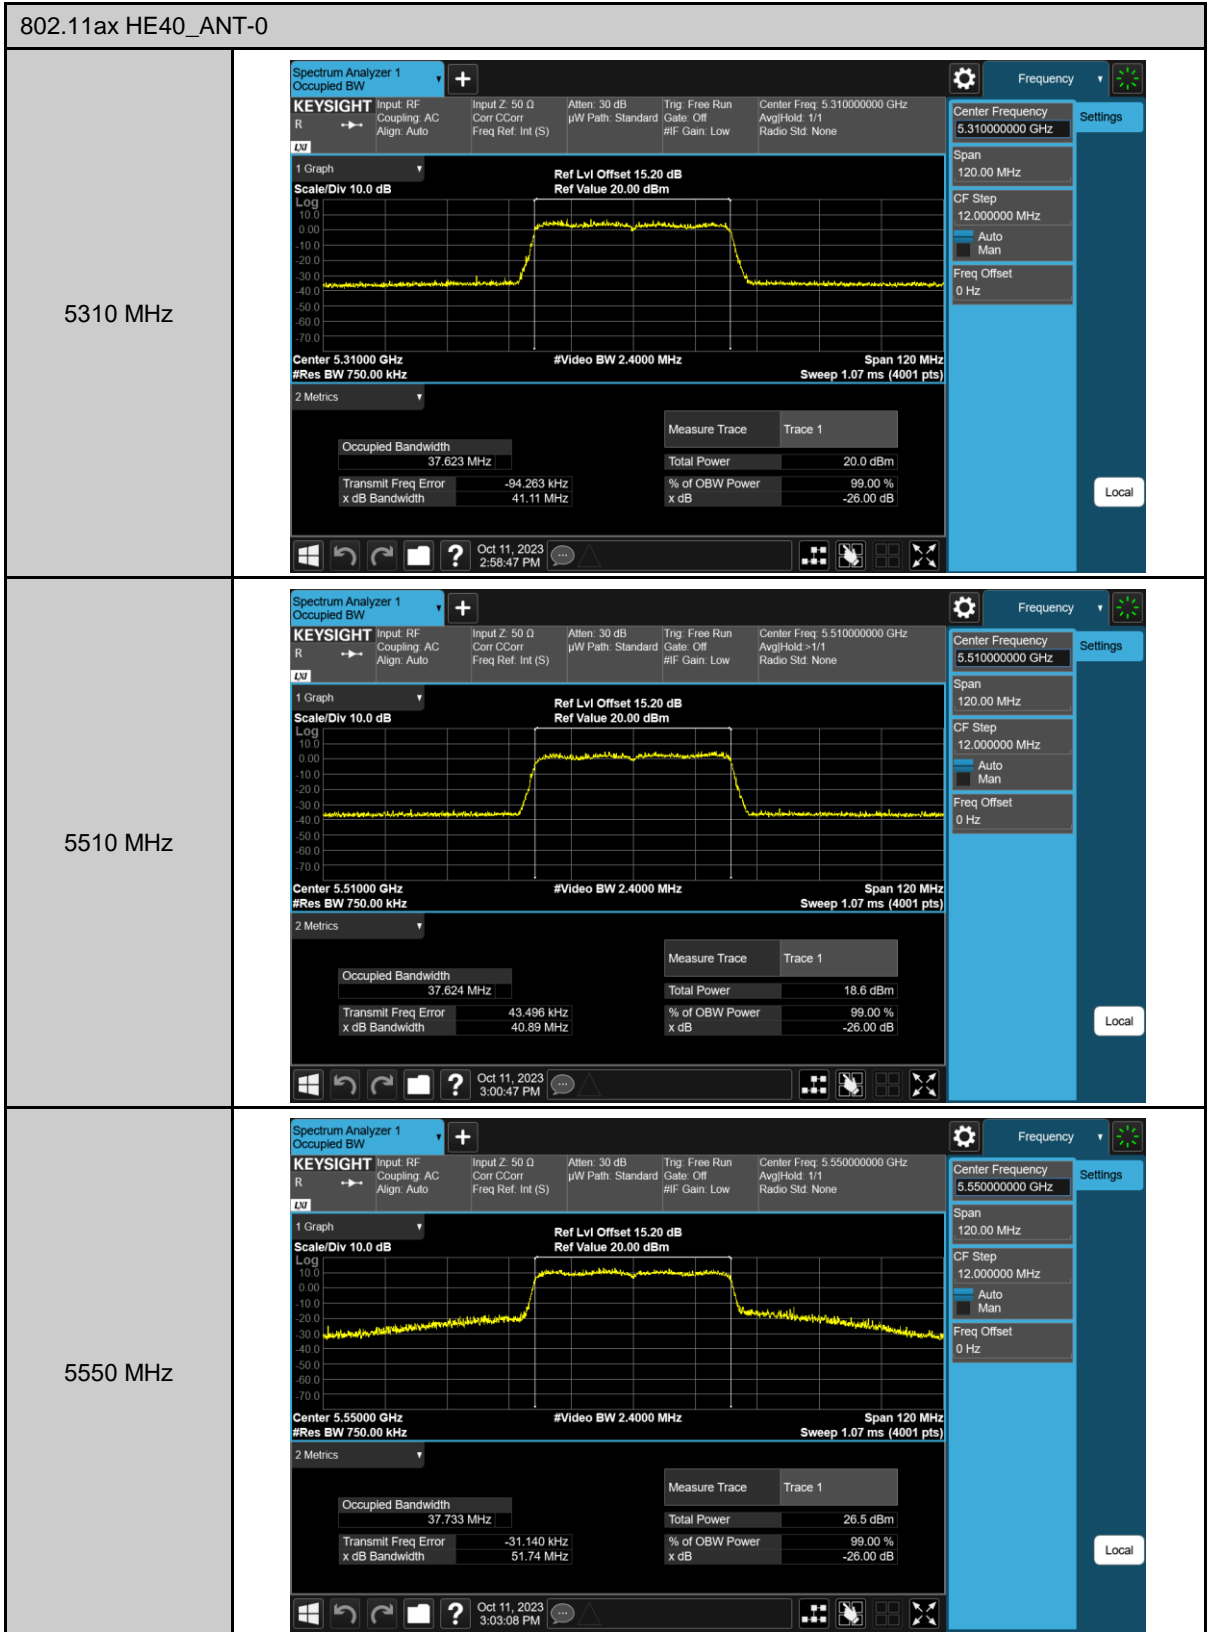

26 dB Bandwidth & 99% Occupied Bandwidth

802.11ax HE40\_ANT-0

6 dB Bandwidth

802.11ax HE20\_ANT-0

5745 MHz

5785 MHz

5825 MHz

802.11ax HE40\_ANT-0

99% Occupied Bandwidth

802.11ax HE20\_ANT-0

802.11ax HE40\_ANT-0