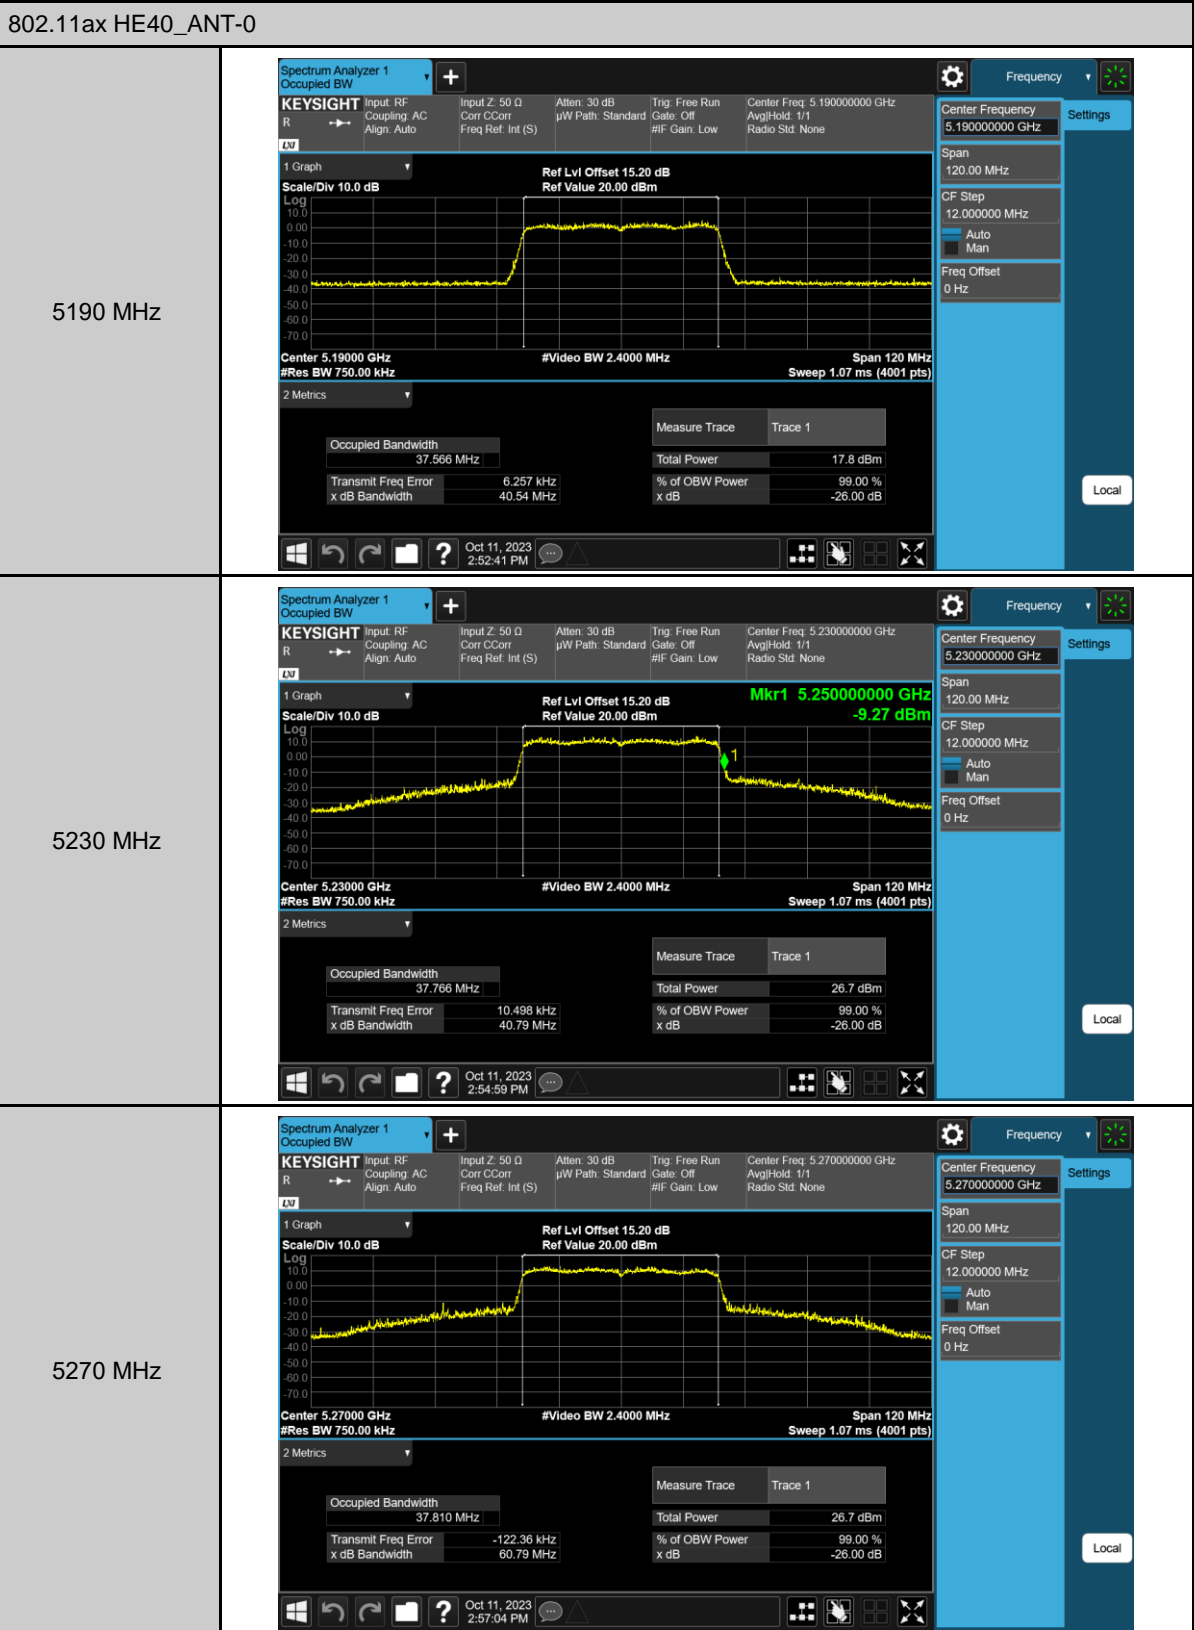

26 dB Bandwidth & 99% Occupied Bandwidth

802.11ax HE40\_ANT-0

6 dB Bandwidth

802.11ax HE20\_ANT-0

5745 MHz

5785 MHz

5825 MHz

802.11ax HE40\_ANT-0

99% Occupied Bandwidth

802.11ax HE20\_ANT-0

802.11ax HE40\_ANT-0