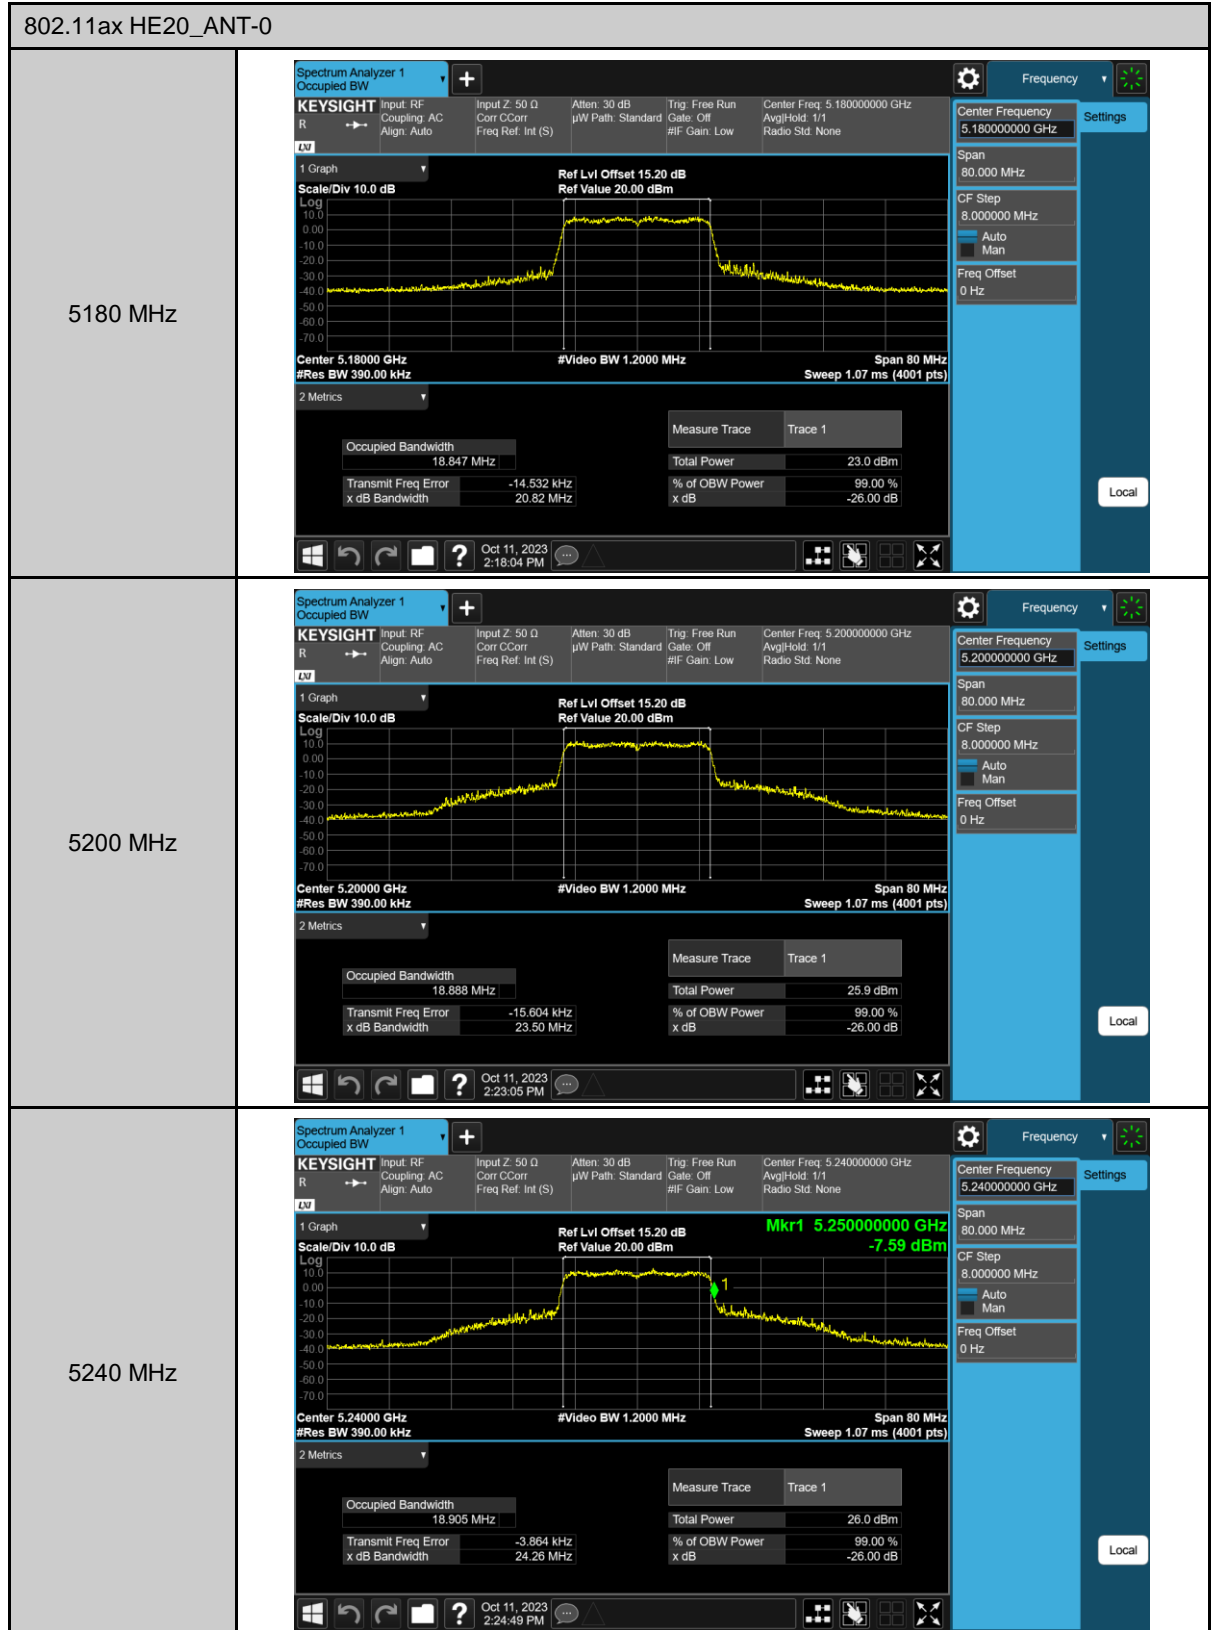

26 dB Bandwidth & 99% Occupied Bandwidth

802.11ax HE40\_ANT-0

6 dB Bandwidth

802.11ax HE20\_ANT-0

5745 MHz

5785 MHz

5825 MHz

802.11ax HE40\_ANT-0

99% Occupied Bandwidth

802.11ax HE20\_ANT-0

802.11ax HE40\_ANT-0