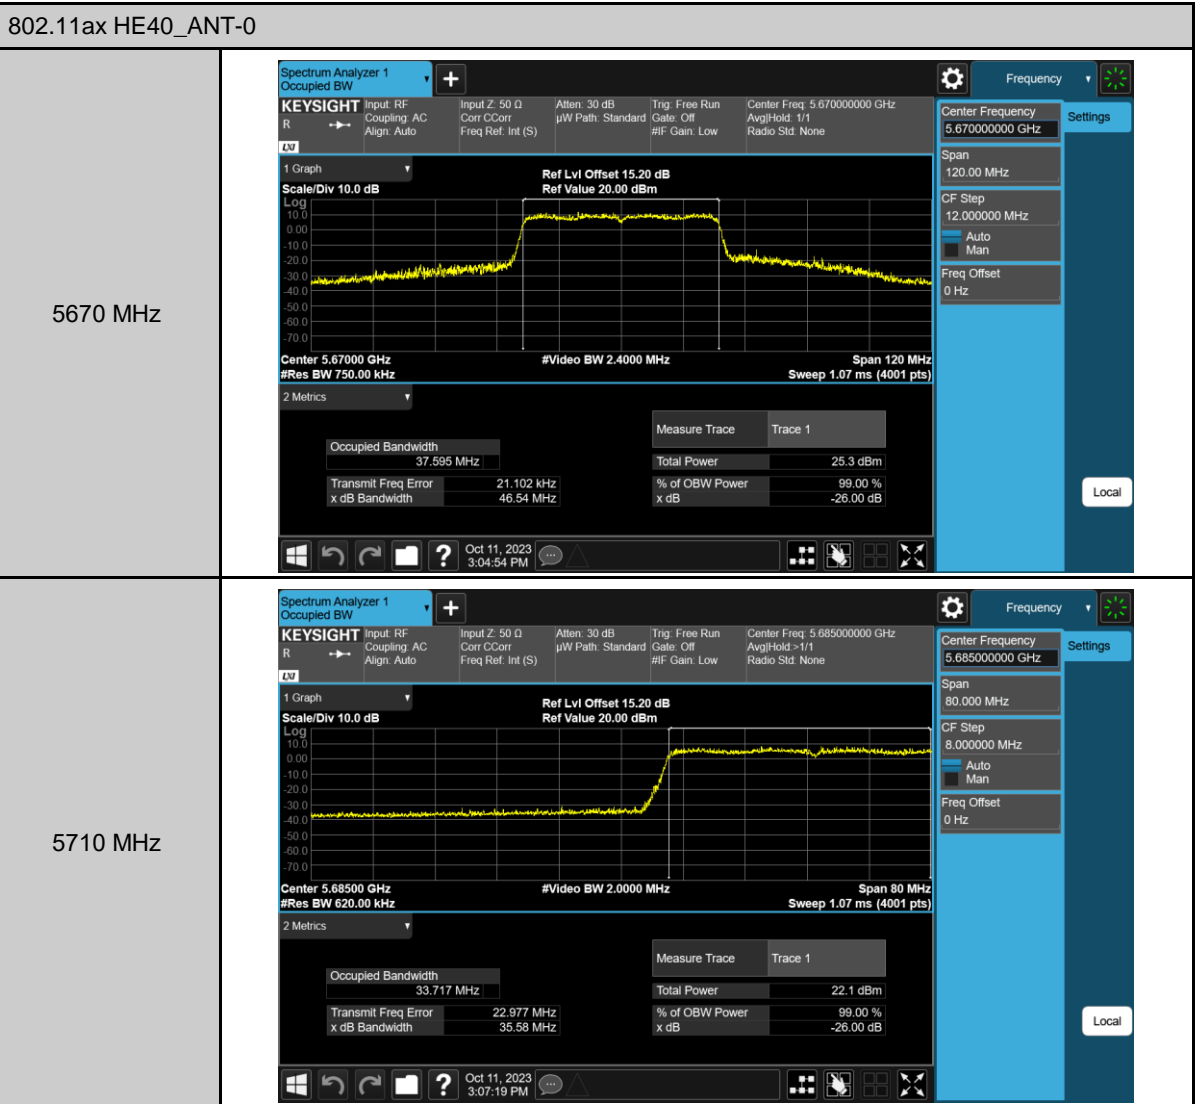

26 dB Bandwidth & 99% Occupied Bandwidth

802.11ax HE40\_ANT-0

6 dB Bandwidth

802.11ax HE20\_ANT-0

5745 MHz

5785 MHz

5825 MHz

802.11ax HE40\_ANT-0

99% Occupied Bandwidth

802.11ax HE20\_ANT-0

802.11ax HE40\_ANT-0