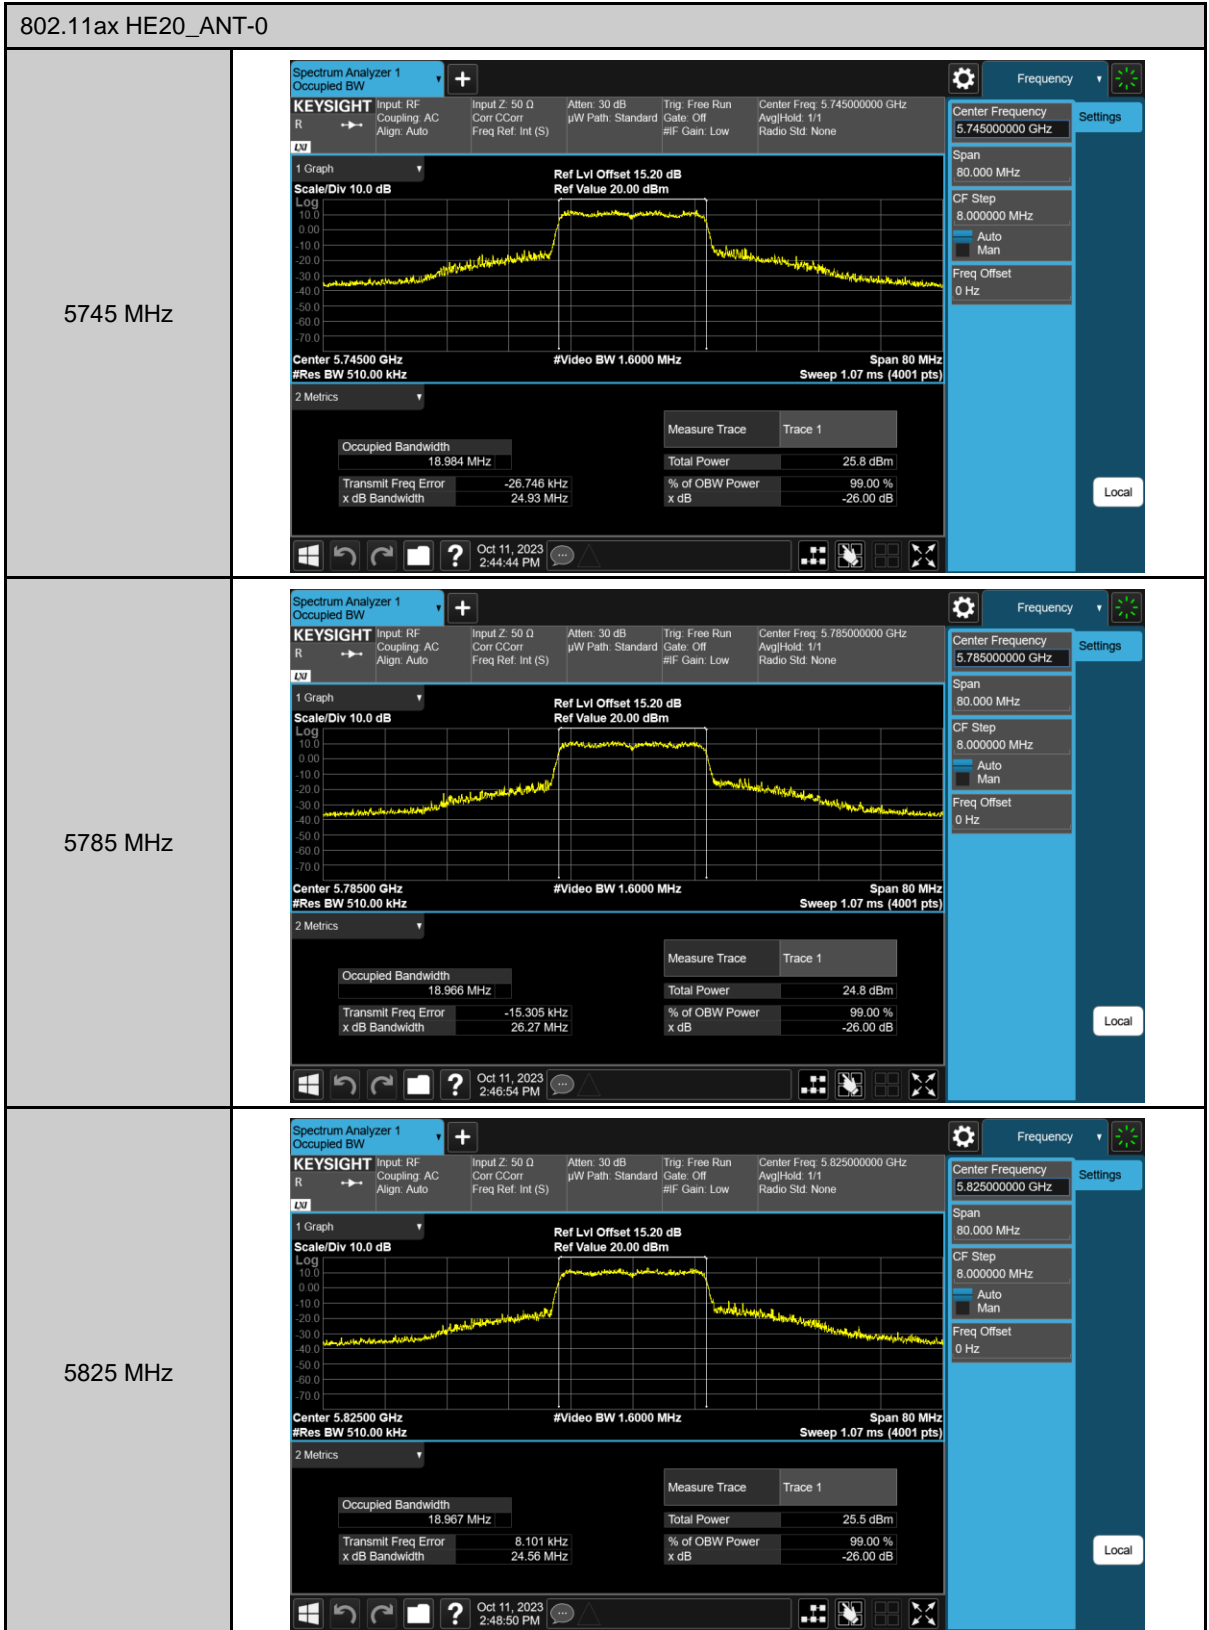

26 dB Bandwidth & 99% Occupied Bandwidth

802.11ax HE40\_ANT-0

6 dB Bandwidth

802.11ax HE20\_ANT-0

5745 MHz

5785 MHz

5825 MHz

802.11ax HE40\_ANT-0

99% Occupied Bandwidth

802.11ax HE20\_ANT-0

802.11ax HE40\_ANT-0