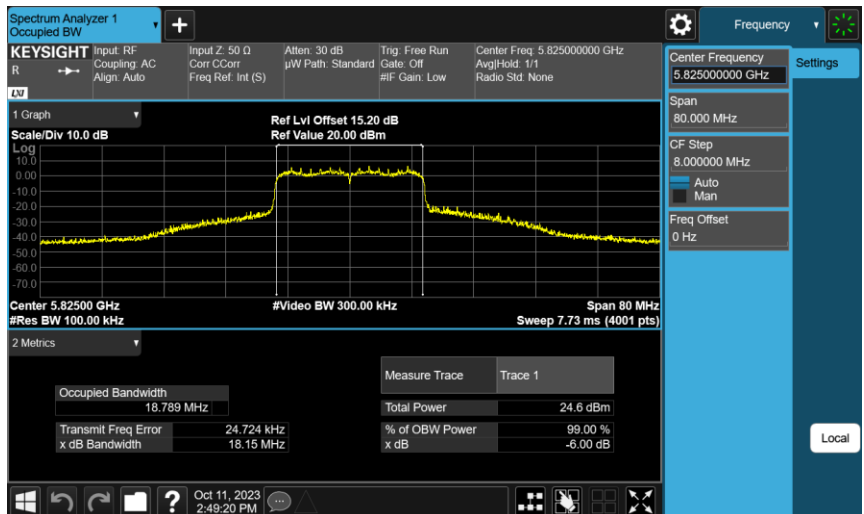

26 dB Bandwidth & 99% Occupied Bandwidth

802.11ax HE40\_ANT-0

6 dB Bandwidth

802.11ax HE20\_ANT-0

5745 MHz

5785 MHz

5825 MHz

802.11ax HE40\_ANT-0

99% Occupied Bandwidth

802.11ax HE20\_ANT-0

802.11ax HE40\_ANT-0