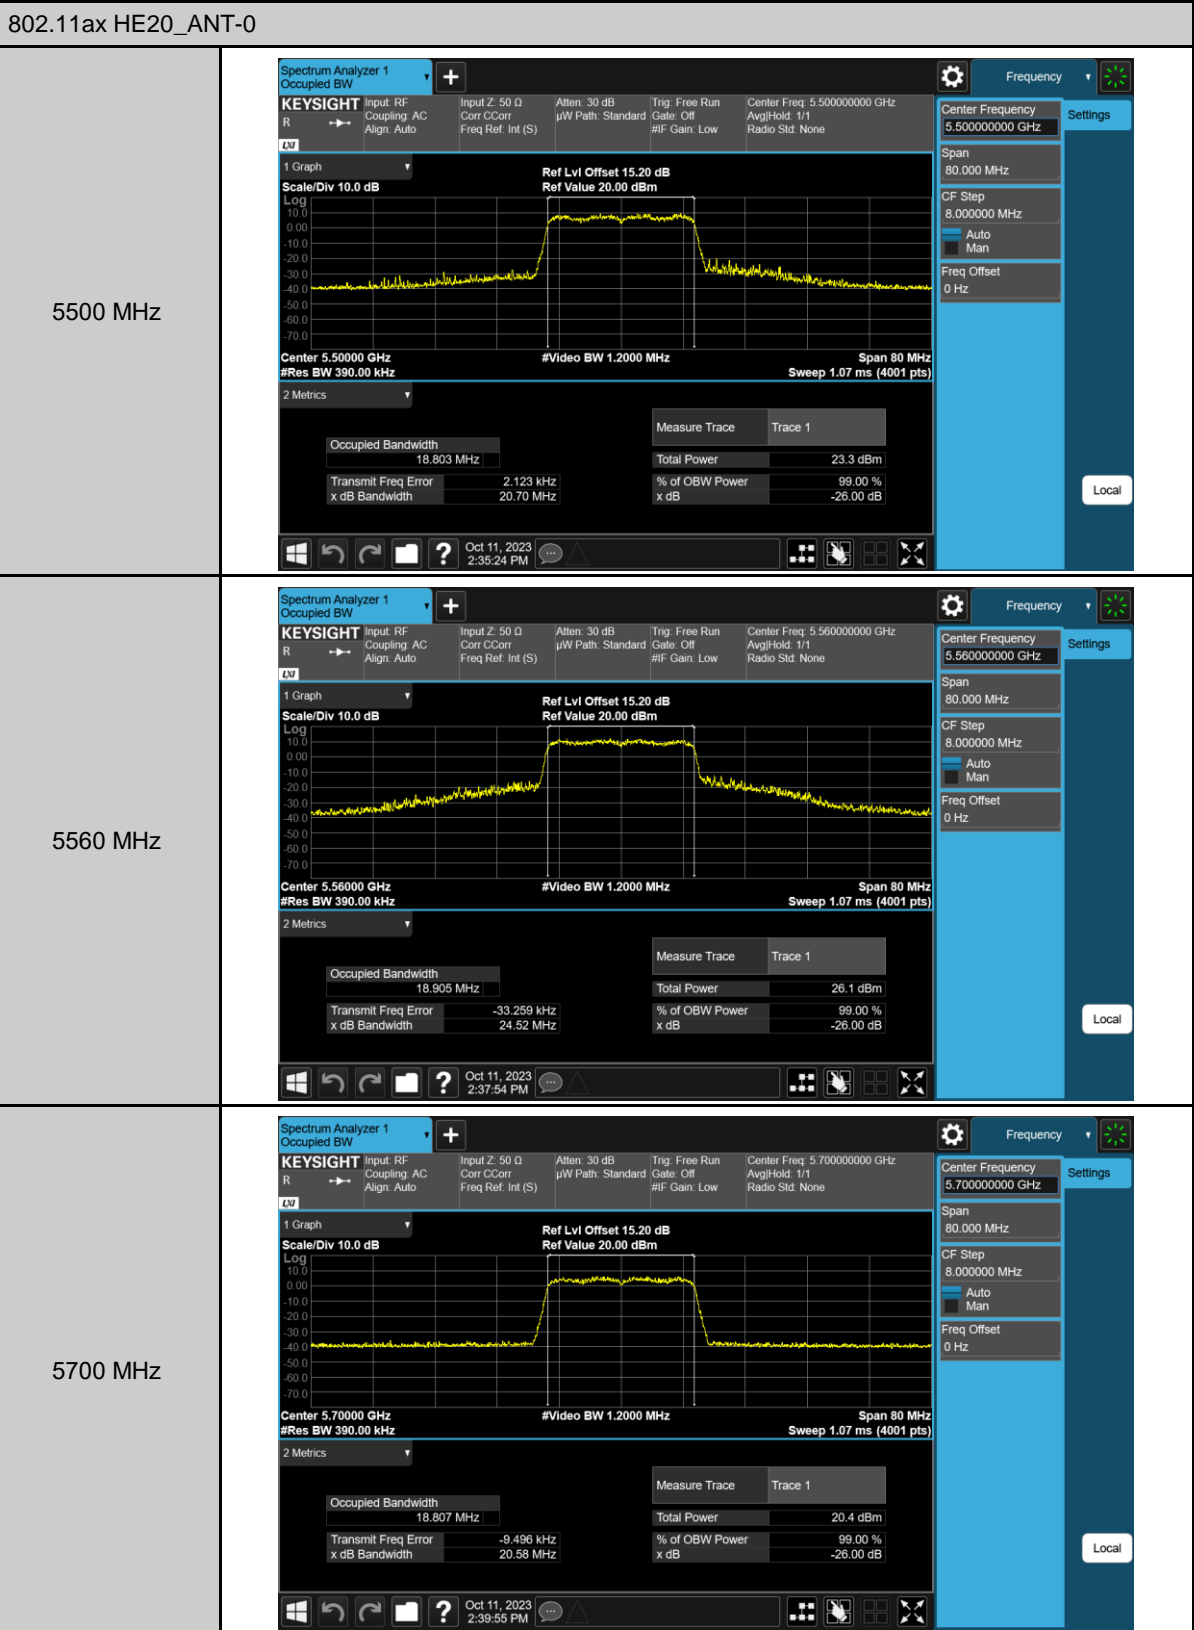

26 dB Bandwidth & 99% Occupied Bandwidth

802.11ax HE40\_ANT-0

6 dB Bandwidth

802.11ax HE20\_ANT-0

5745 MHz

5785 MHz

5825 MHz

802.11ax HE40\_ANT-0

99% Occupied Bandwidth

802.11ax HE20\_ANT-0

802.11ax HE40\_ANT-0