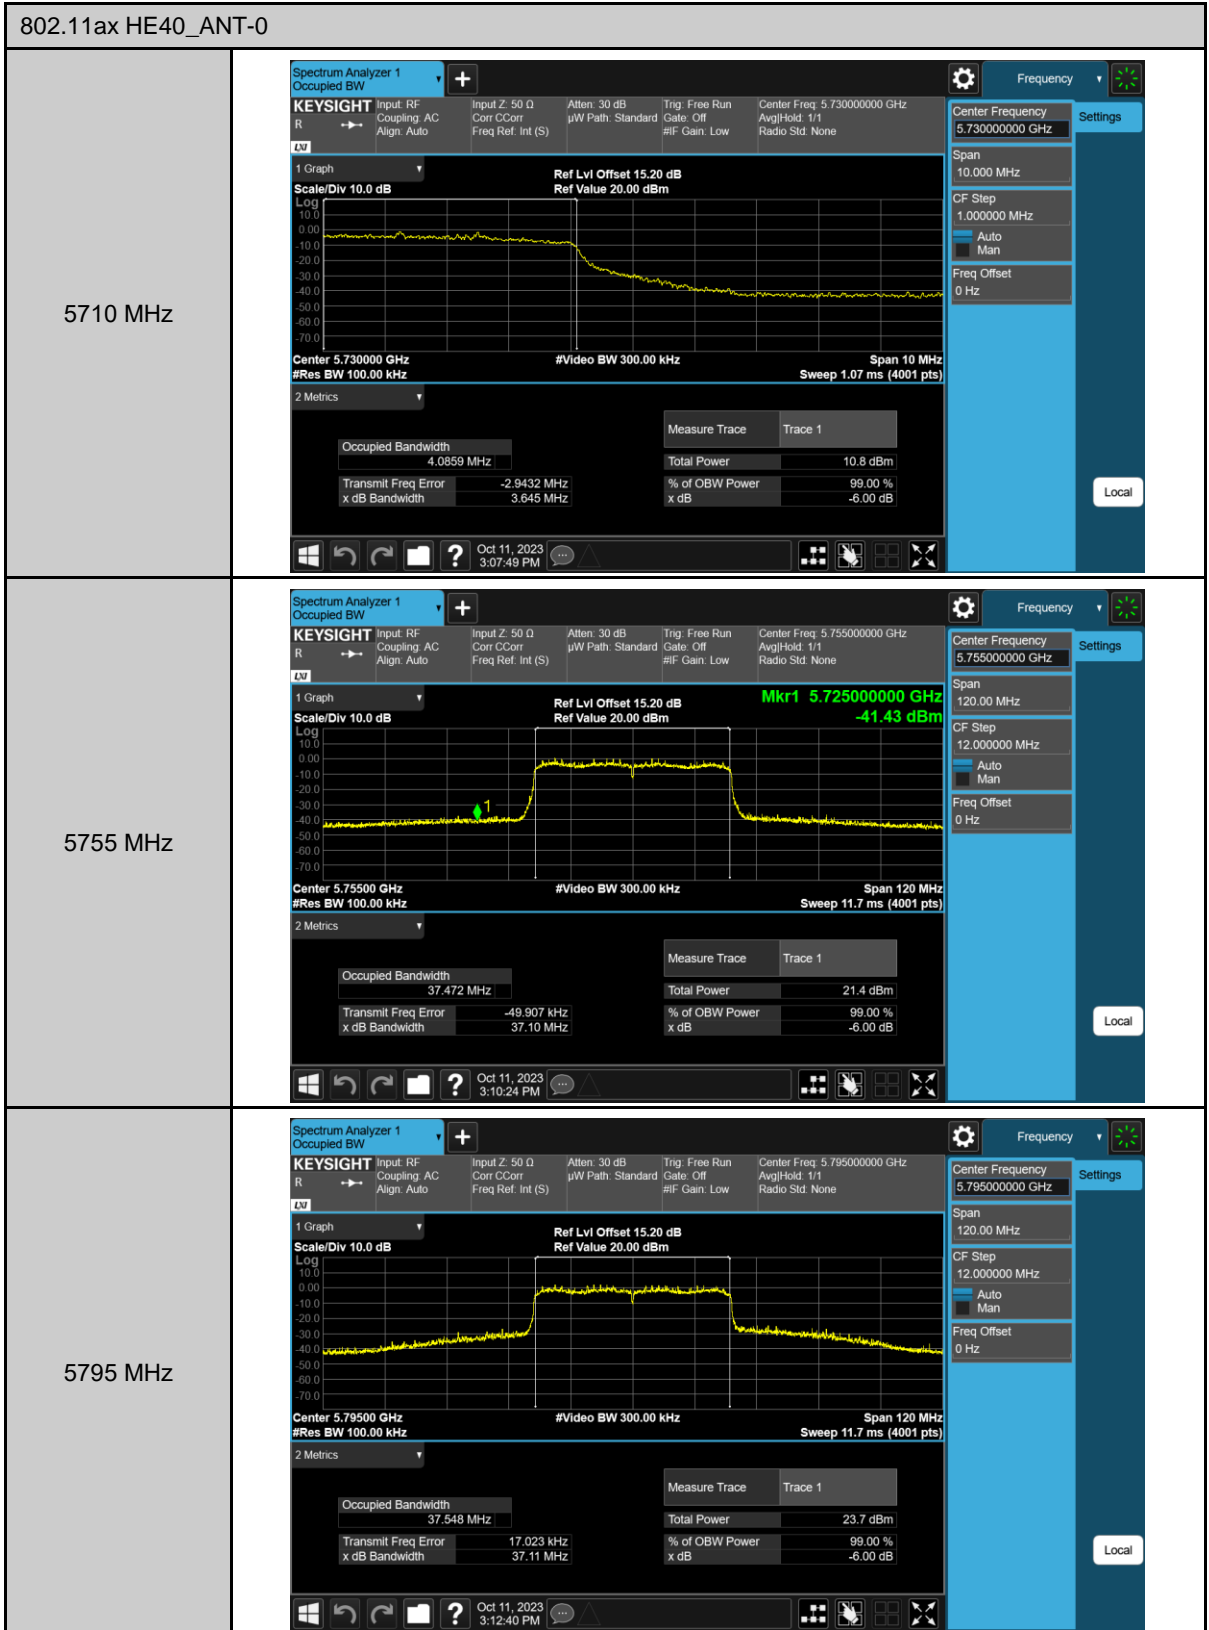

26 dB Bandwidth & 99% Occupied Bandwidth

802.11ax HE40\_ANT-0

6 dB Bandwidth

802.11ax HE20\_ANT-0

5745 MHz

5785 MHz

5825 MHz

802.11ax HE40\_ANT-0

99% Occupied Bandwidth

802.11ax HE20\_ANT-0

802.11ax HE40\_ANT-0