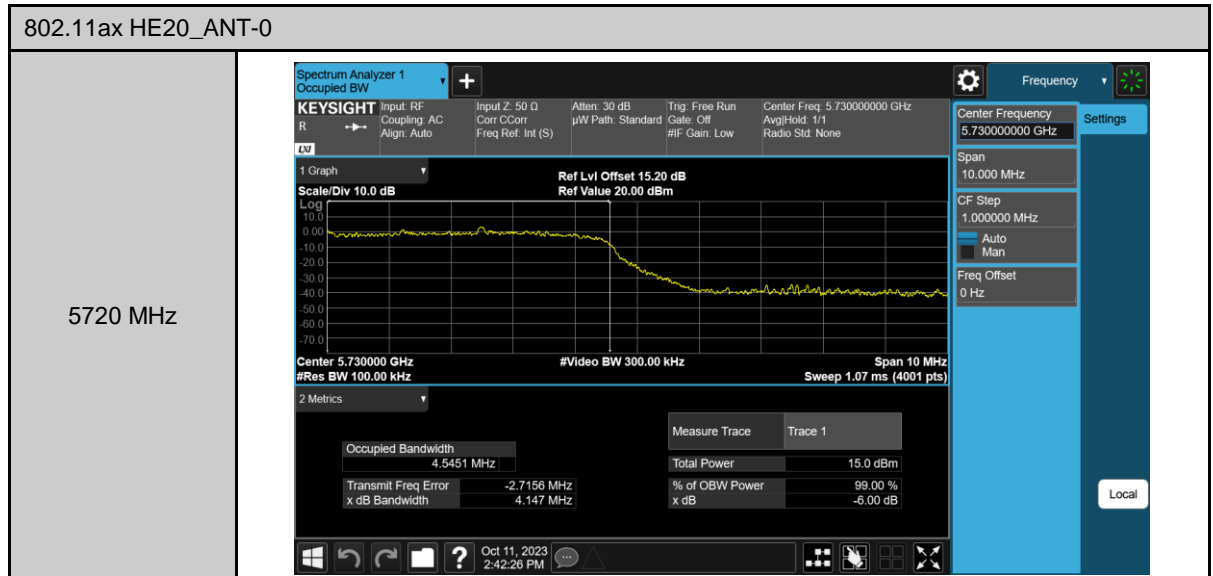

26 dB Bandwidth & 99% Occupied Bandwidth

802.11ax HE40\_ANT-0

6 dB Bandwidth

802.11ax HE20\_ANT-0

5745 MHz

5785 MHz

5825 MHz

802.11ax HE40\_ANT-0

99% Occupied Bandwidth

802.11ax HE20\_ANT-0

802.11ax HE40\_ANT-0