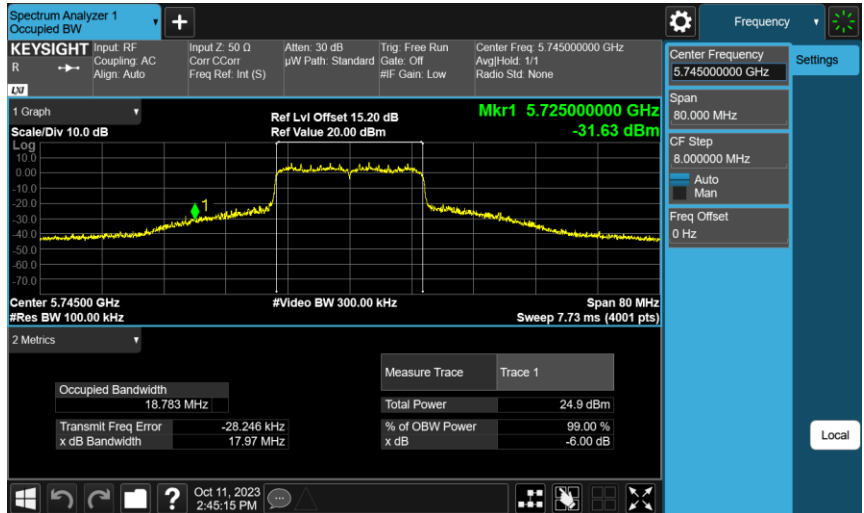

26 dB Bandwidth & 99% Occupied Bandwidth

802.11ax HE40\_ANT-0

6 dB Bandwidth

802.11ax HE20\_ANT-0

5745 MHz

5785 MHz

5825 MHz

802.11ax HE40\_ANT-0

99% Occupied Bandwidth

802.11ax HE20\_ANT-0

802.11ax HE40\_ANT-0