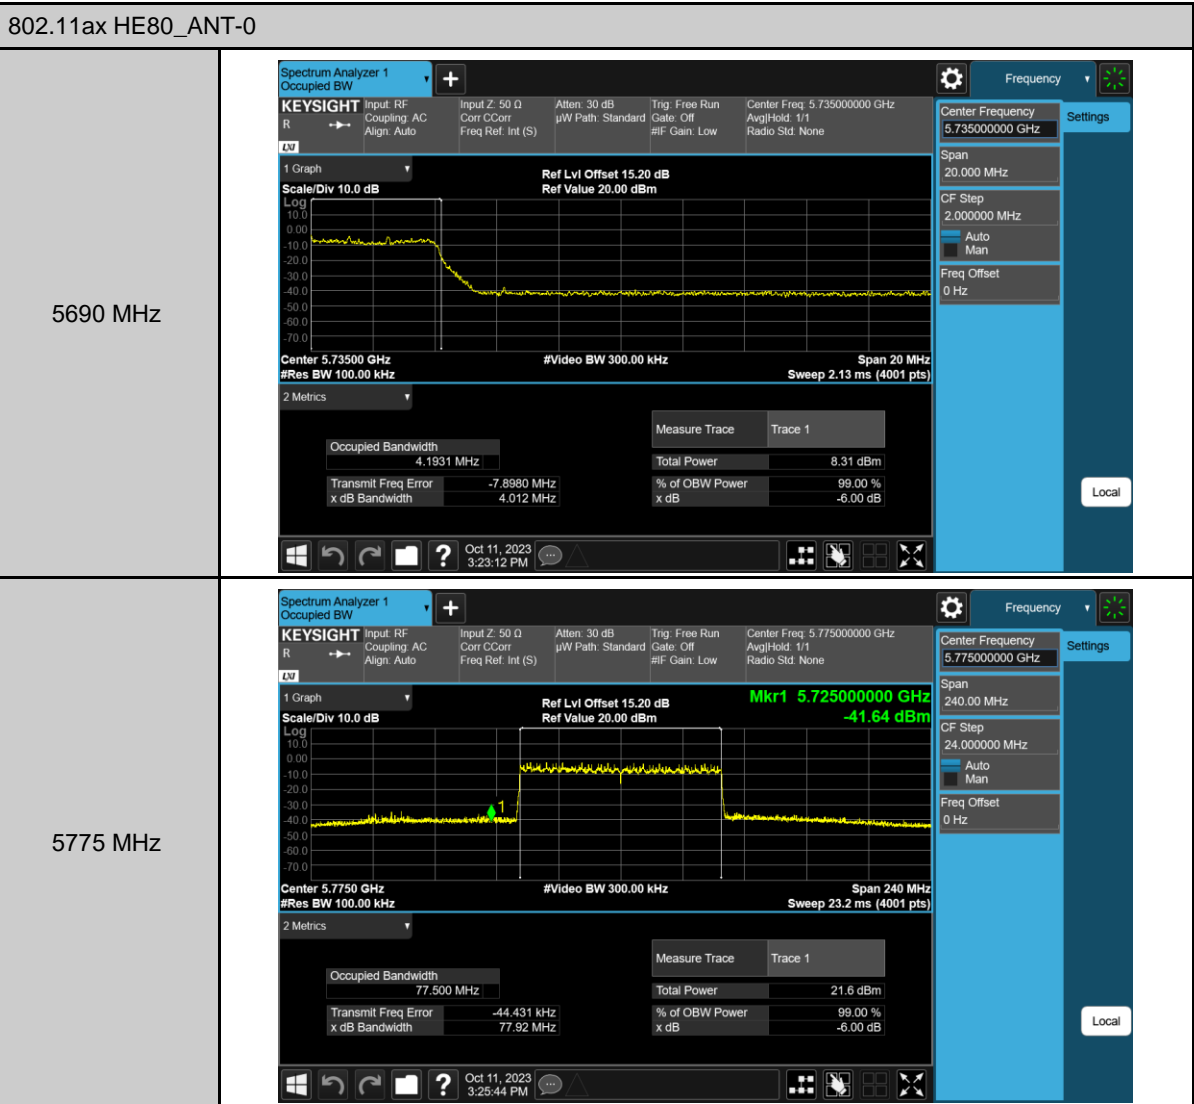

26 dB Bandwidth & 99% Occupied Bandwidth

802.11ax HE40\_ANT-0

6 dB Bandwidth

802.11ax HE20\_ANT-0

5745 MHz

5785 MHz

5825 MHz

802.11ax HE40\_ANT-0

99% Occupied Bandwidth

802.11ax HE20\_ANT-0

802.11ax HE40\_ANT-0