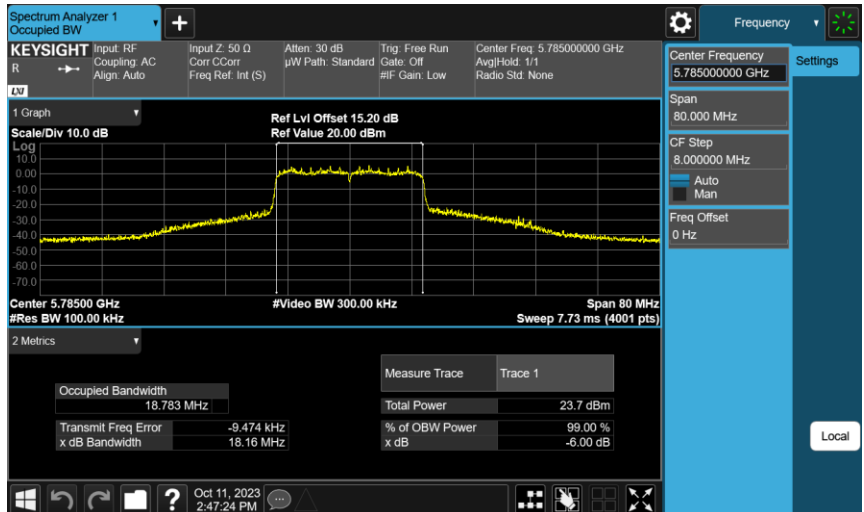

26 dB Bandwidth & 99% Occupied Bandwidth

802.11ax HE40\_ANT-0

6 dB Bandwidth

802.11ax HE20\_ANT-0

5745 MHz

5785 MHz

5825 MHz

802.11ax HE40\_ANT-0

99% Occupied Bandwidth

802.11ax HE20\_ANT-0

802.11ax HE40\_ANT-0