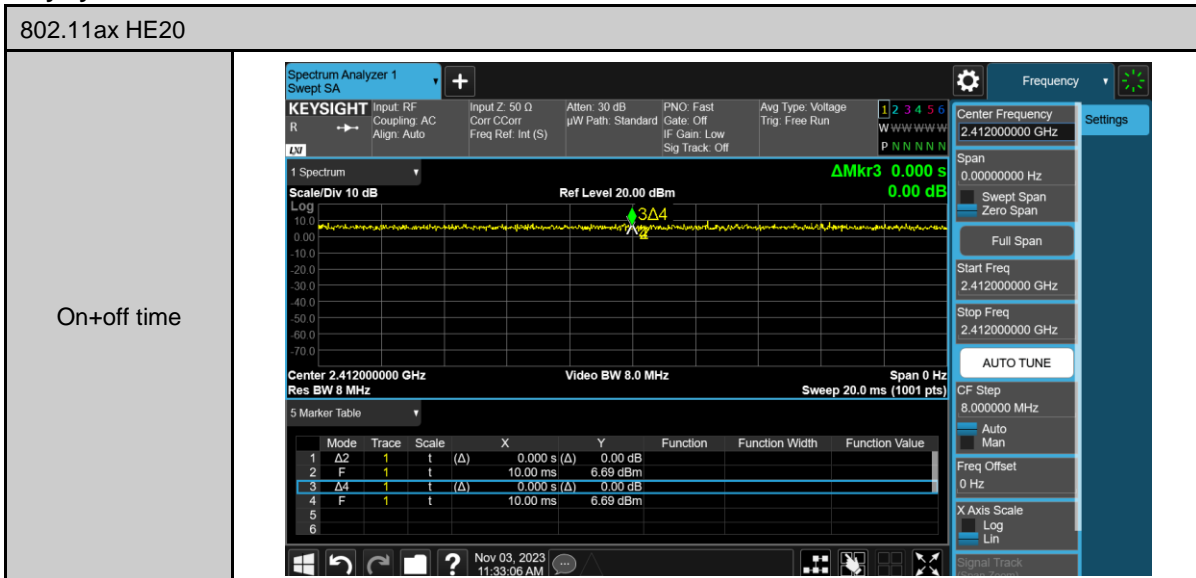

## Appendix B. Test Plots

#### Duty cycle

Out of Band Conducted Spurious Emission

802.11ax HE20\_ANT-0

2412 MHz

2437 MHz

2462 MHz

Reference level

Conducted Band Edge

802.11ax HE20\_ANT-0

2412 MHz

2462 MHz

6 dB Bandwidth

99% Occupied Bandwidth

Maximum Power Spectral Density

Partial RU

Maximum Power Spectral Density