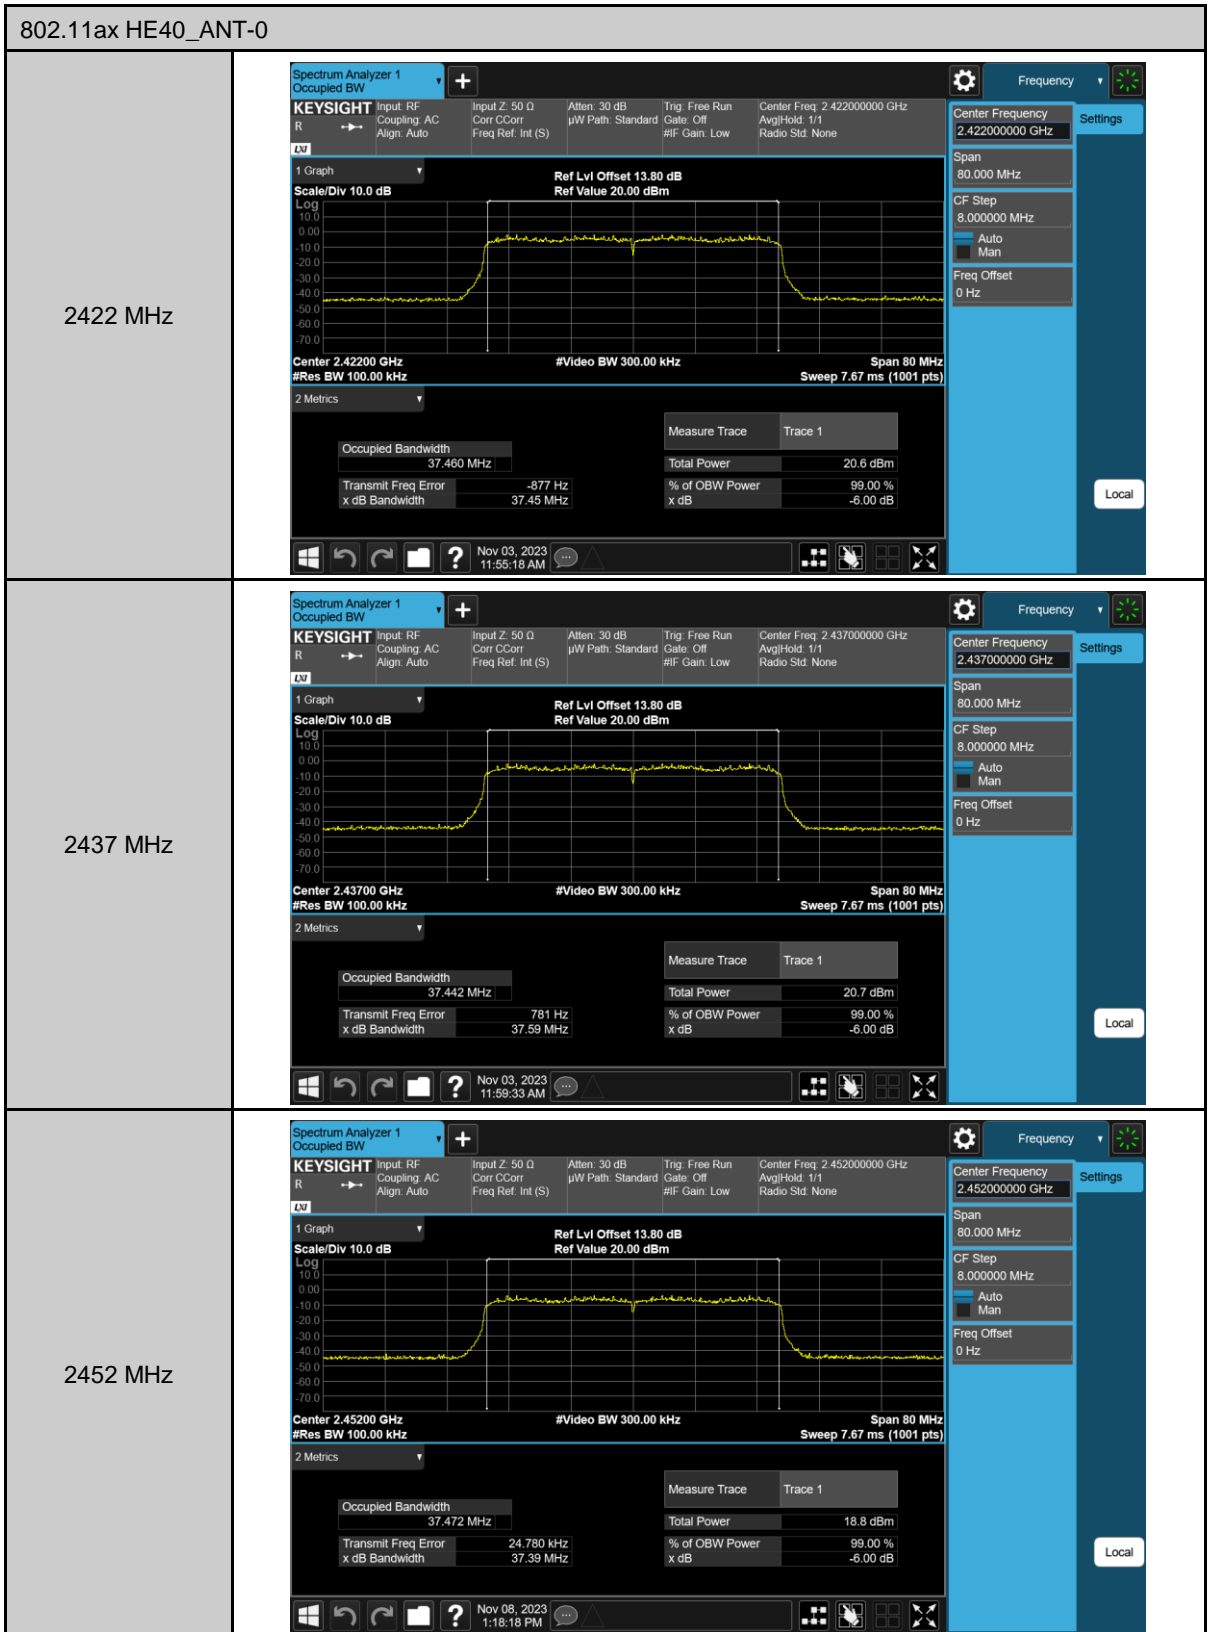

## Appendix B. Test Plots

#### Duty cycle

Out of Band Conducted Spurious Emission

802.11ax HE20\_ANT-0

2412 MHz

2437 MHz

2462 MHz

Reference level

Conducted Band Edge

802.11ax HE20\_ANT-0

2412 MHz

2462 MHz

6 dB Bandwidth

99% Occupied Bandwidth

Maximum Power Spectral Density

Partial RU

Maximum Power Spectral Density

802.11ax HE20\_ANT-0