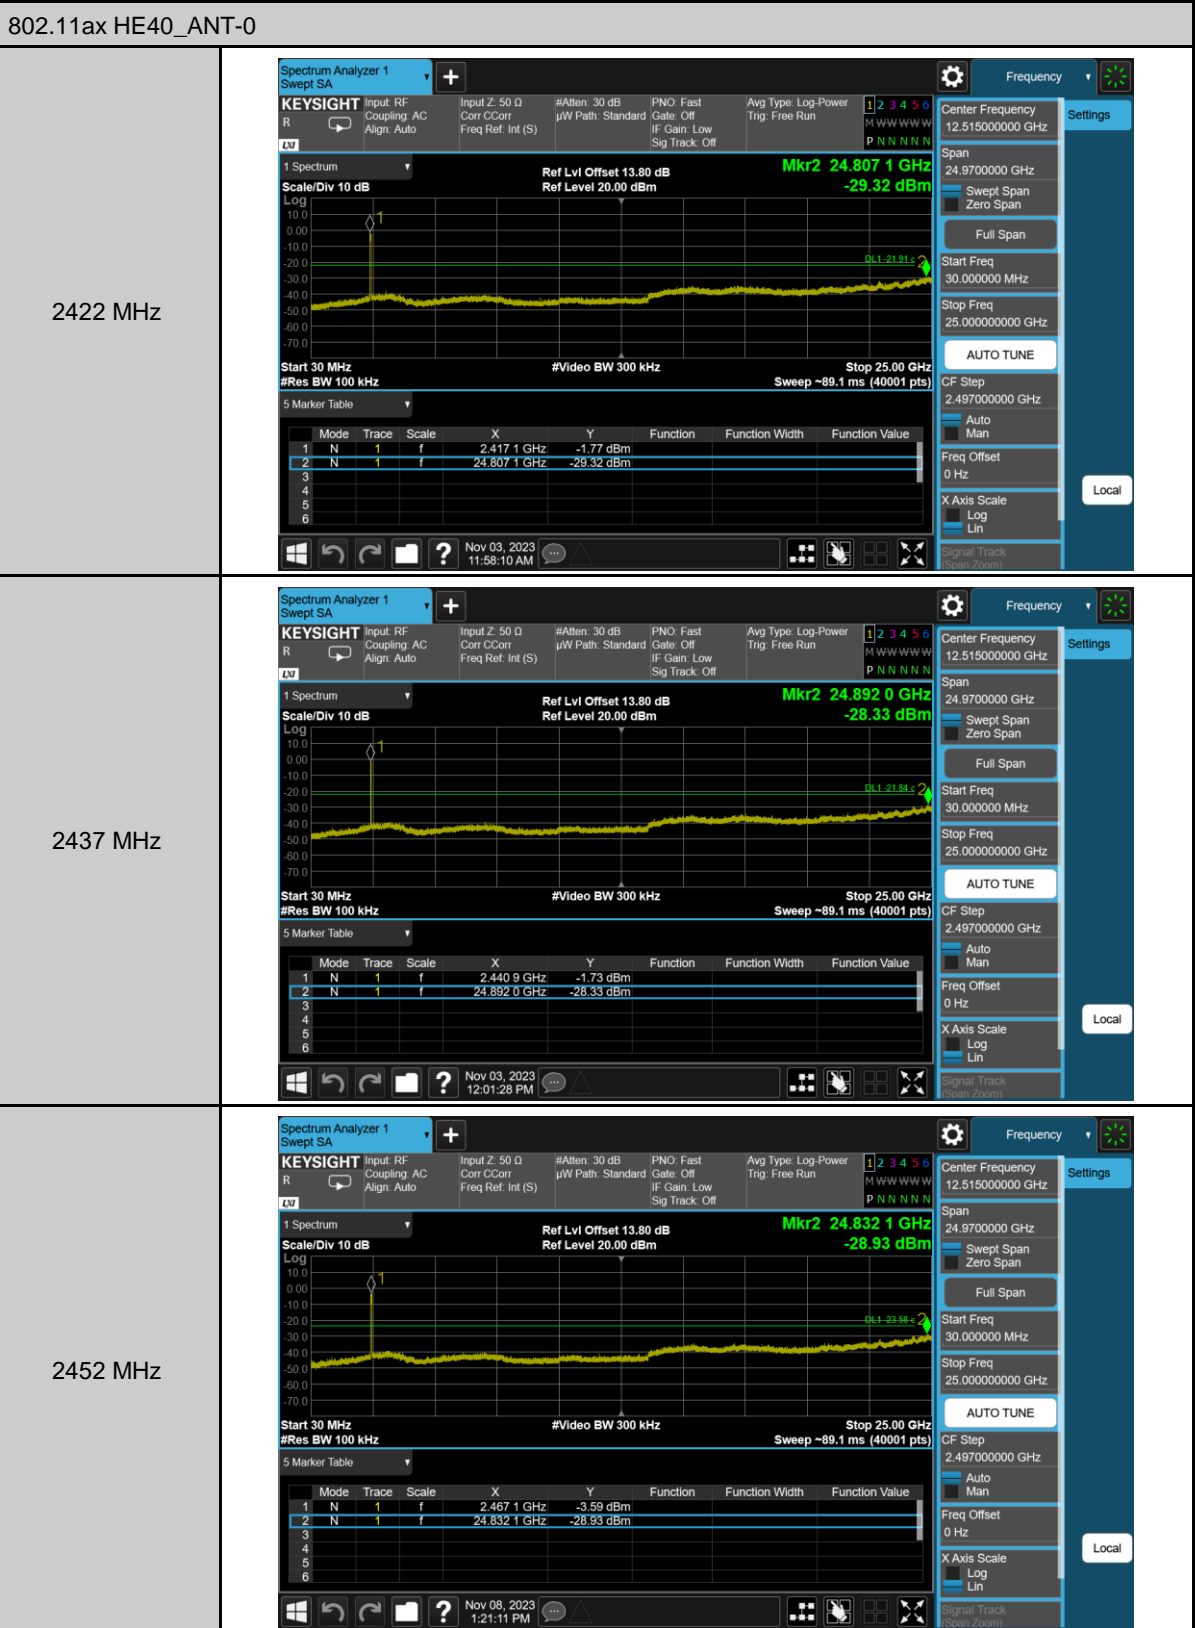

## Appendix B. Test Plots

#### Duty cycle

Out of Band Conducted Spurious Emission

802.11ax HE20\_ANT-0

2412 MHz

2437 MHz

2462 MHz

Reference level

Conducted Band Edge

802.11ax HE20\_ANT-0

2412 MHz

2462 MHz

6 dB Bandwidth

99% Occupied Bandwidth

Maximum Power Spectral Density

Partial RU

Maximum Power Spectral Density