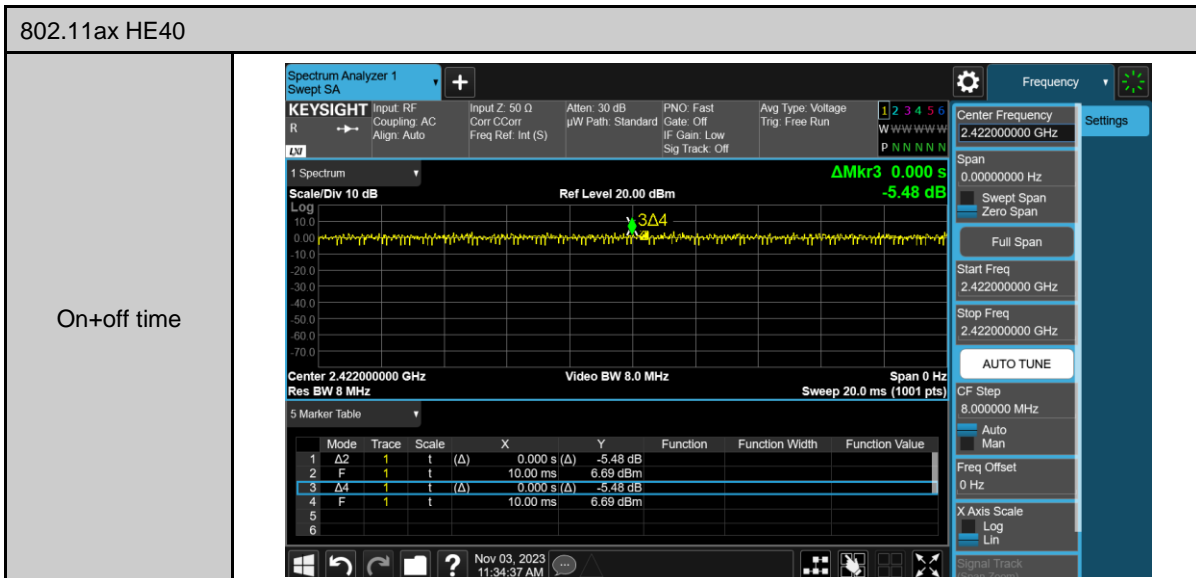

## Appendix B. Test Plots

#### Duty cycle

Out of Band Conducted Spurious Emission

802.11ax HE20\_ANT-0

2412 MHz

2437 MHz

2462 MHz

Reference level

Conducted Band Edge