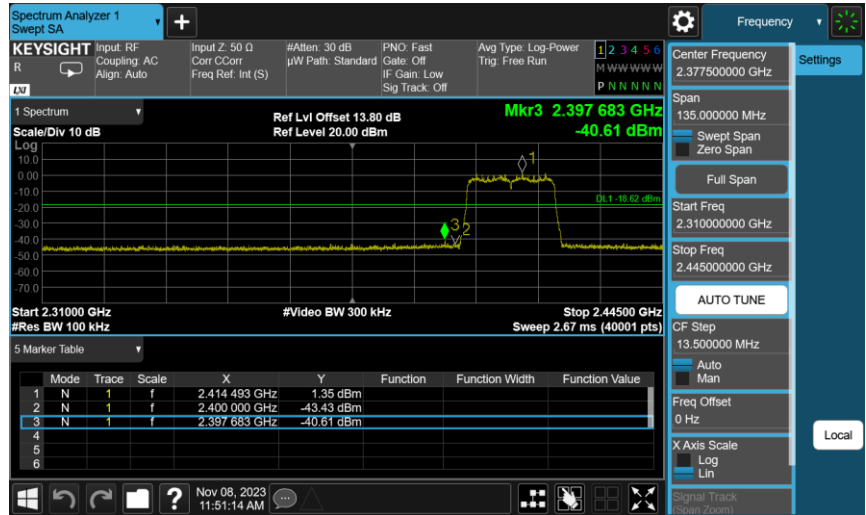

#### Duty cycle

Out of Band Conducted Spurious Emission

802.11ax HE20\_ANT-0

2412 MHz

2437 MHz

2462 MHz

Reference level

Conducted Band Edge

802.11ax HE20\_ANT-0

2412 MHz

2462 MHz

6 dB Bandwidth

99% Occupied Bandwidth

Maximum Power Spectral Density

Partial RU

Maximum Power Spectral Density