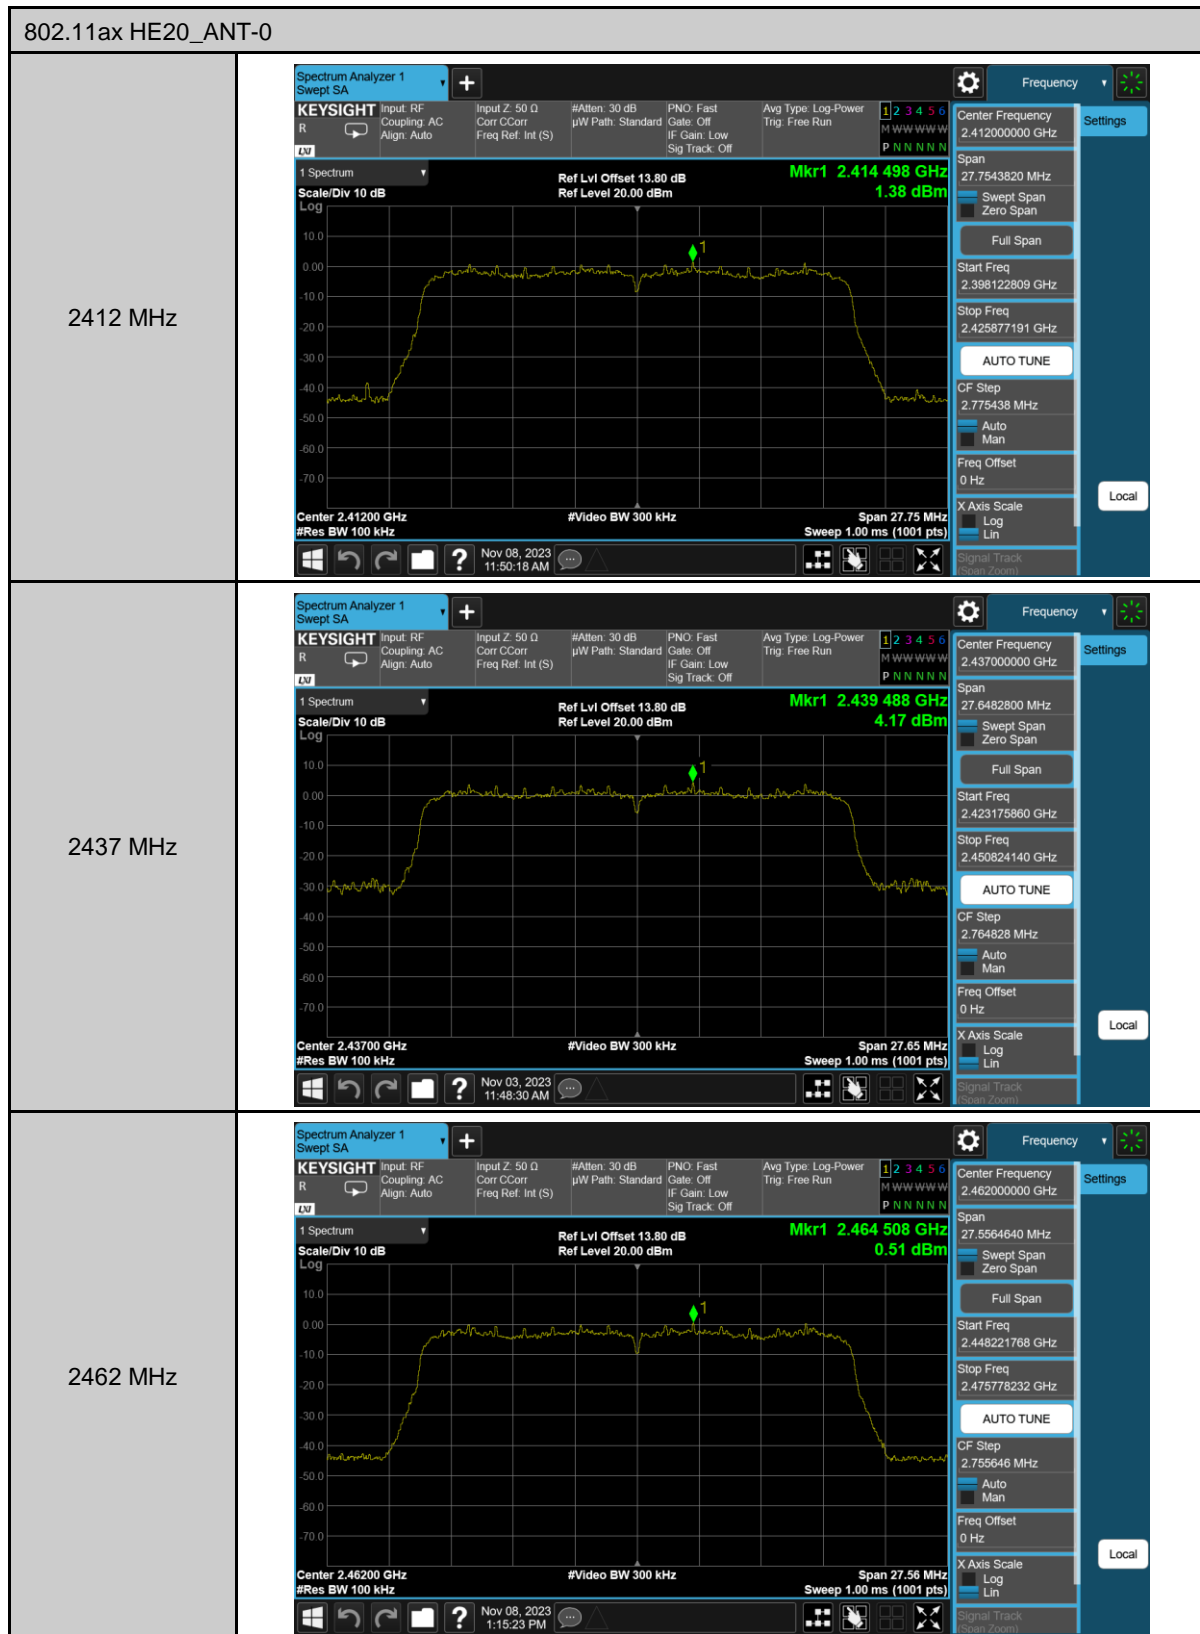

## Appendix B. Test Plots

#### Duty cycle

Out of Band Conducted Spurious Emission

802.11ax HE20\_ANT-0

2412 MHz

2437 MHz

2462 MHz

Reference level

Conducted Band Edge

802.11ax HE20\_ANT-0

2412 MHz

2462 MHz

6 dB Bandwidth

99% Occupied Bandwidth

Maximum Power Spectral Density

Partial RU

Maximum Power Spectral Density