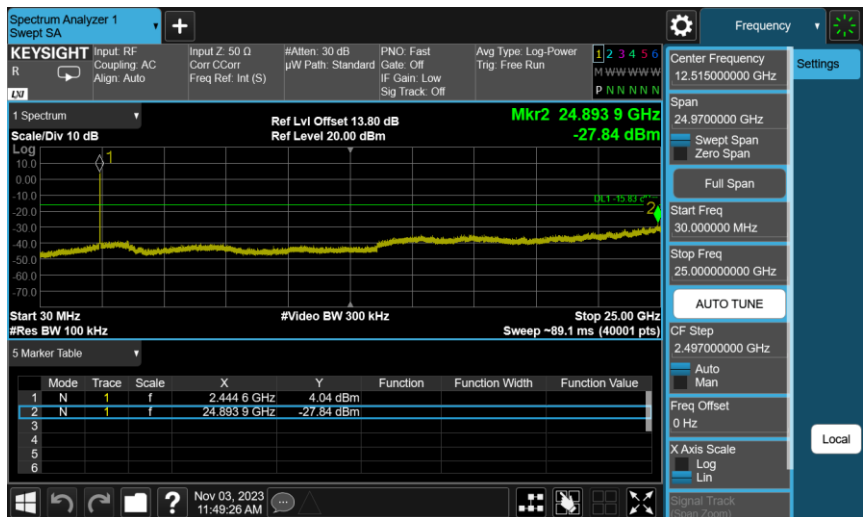

#### Duty cycle

Out of Band Conducted Spurious Emission

802.11ax HE20\_ANT-0

2412 MHz

2437 MHz

2462 MHz

Reference level

Conducted Band Edge

802.11ax HE20\_ANT-0

2412 MHz

2462 MHz

6 dB Bandwidth

99% Occupied Bandwidth

Maximum Power Spectral Density

Partial RU

Maximum Power Spectral Density