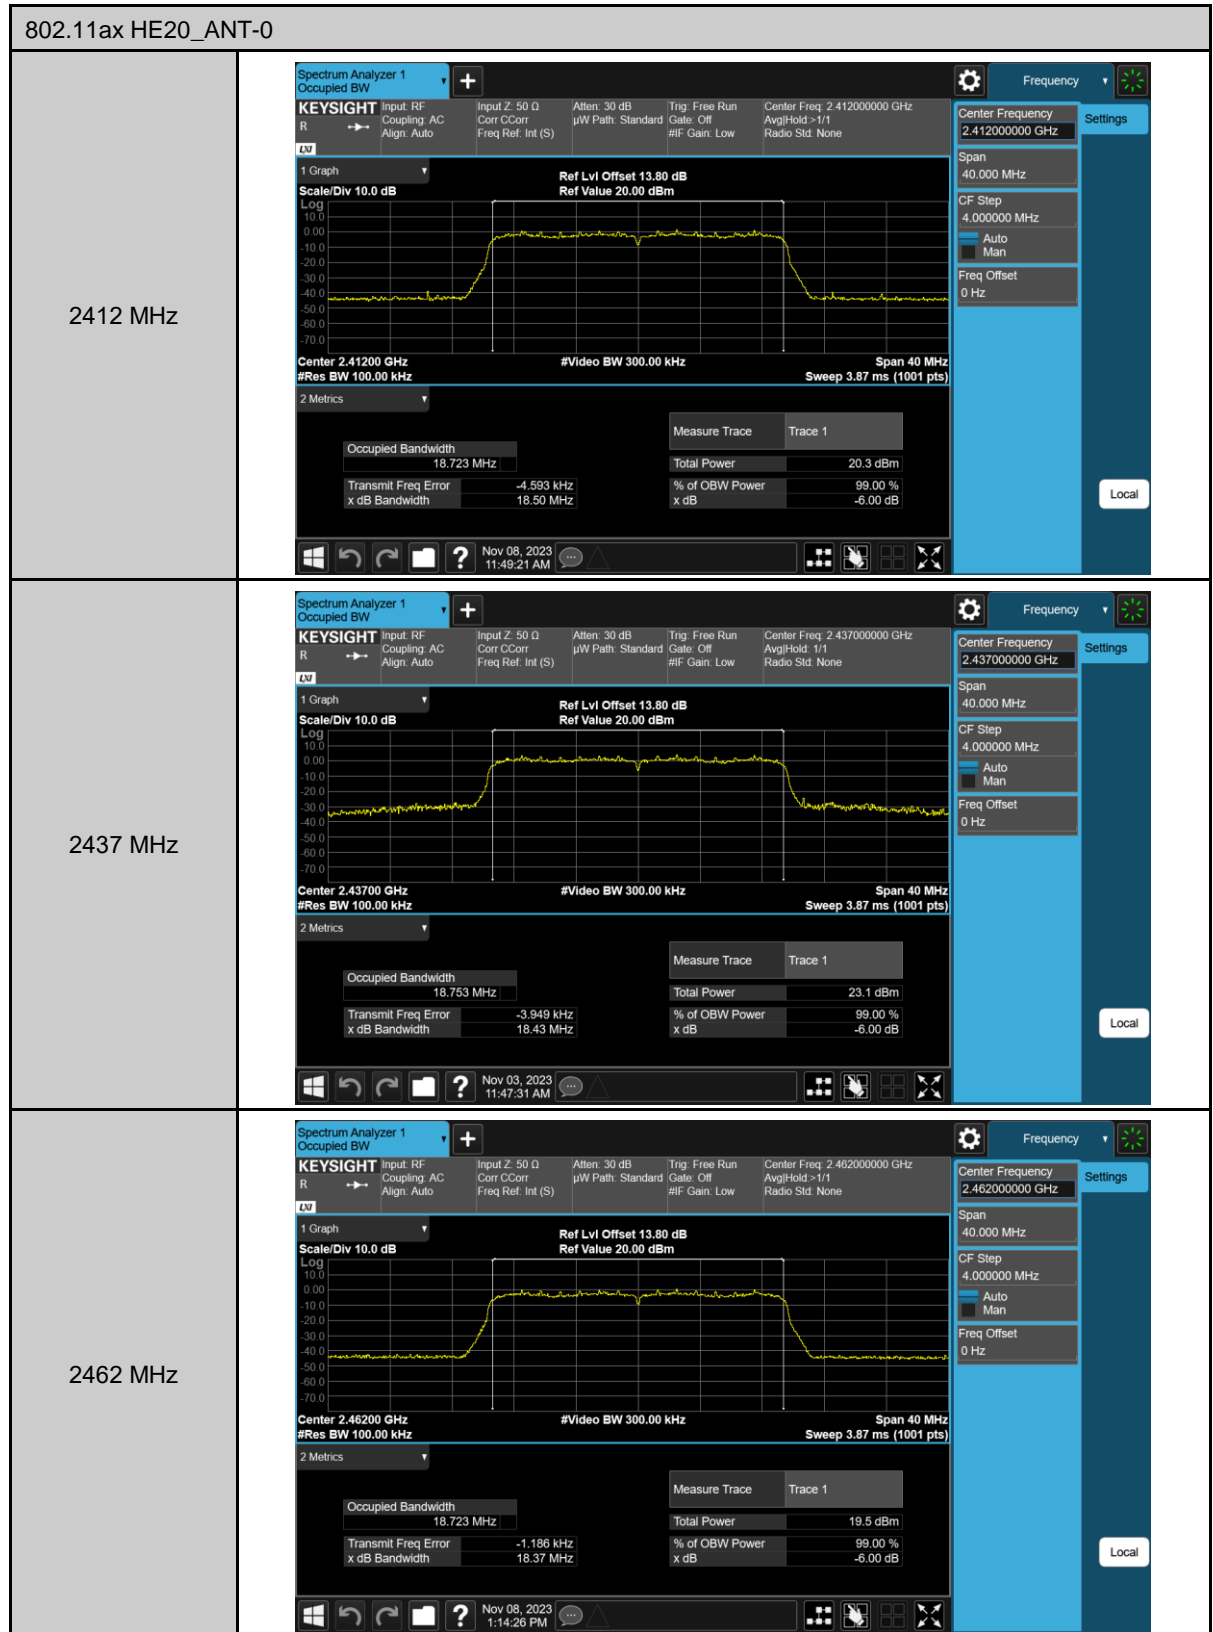

## Appendix B. Test Plots

#### Duty cycle

Out of Band Conducted Spurious Emission

802.11ax HE20\_ANT-0

2412 MHz

2437 MHz

2462 MHz

Reference level

Conducted Band Edge

802.11ax HE20\_ANT-0

2412 MHz

2462 MHz

6 dB Bandwidth

99% Occupied Bandwidth

Maximum Power Spectral Density

Partial RU

Maximum Power Spectral Density

802.11ax HE20\_ANT-0