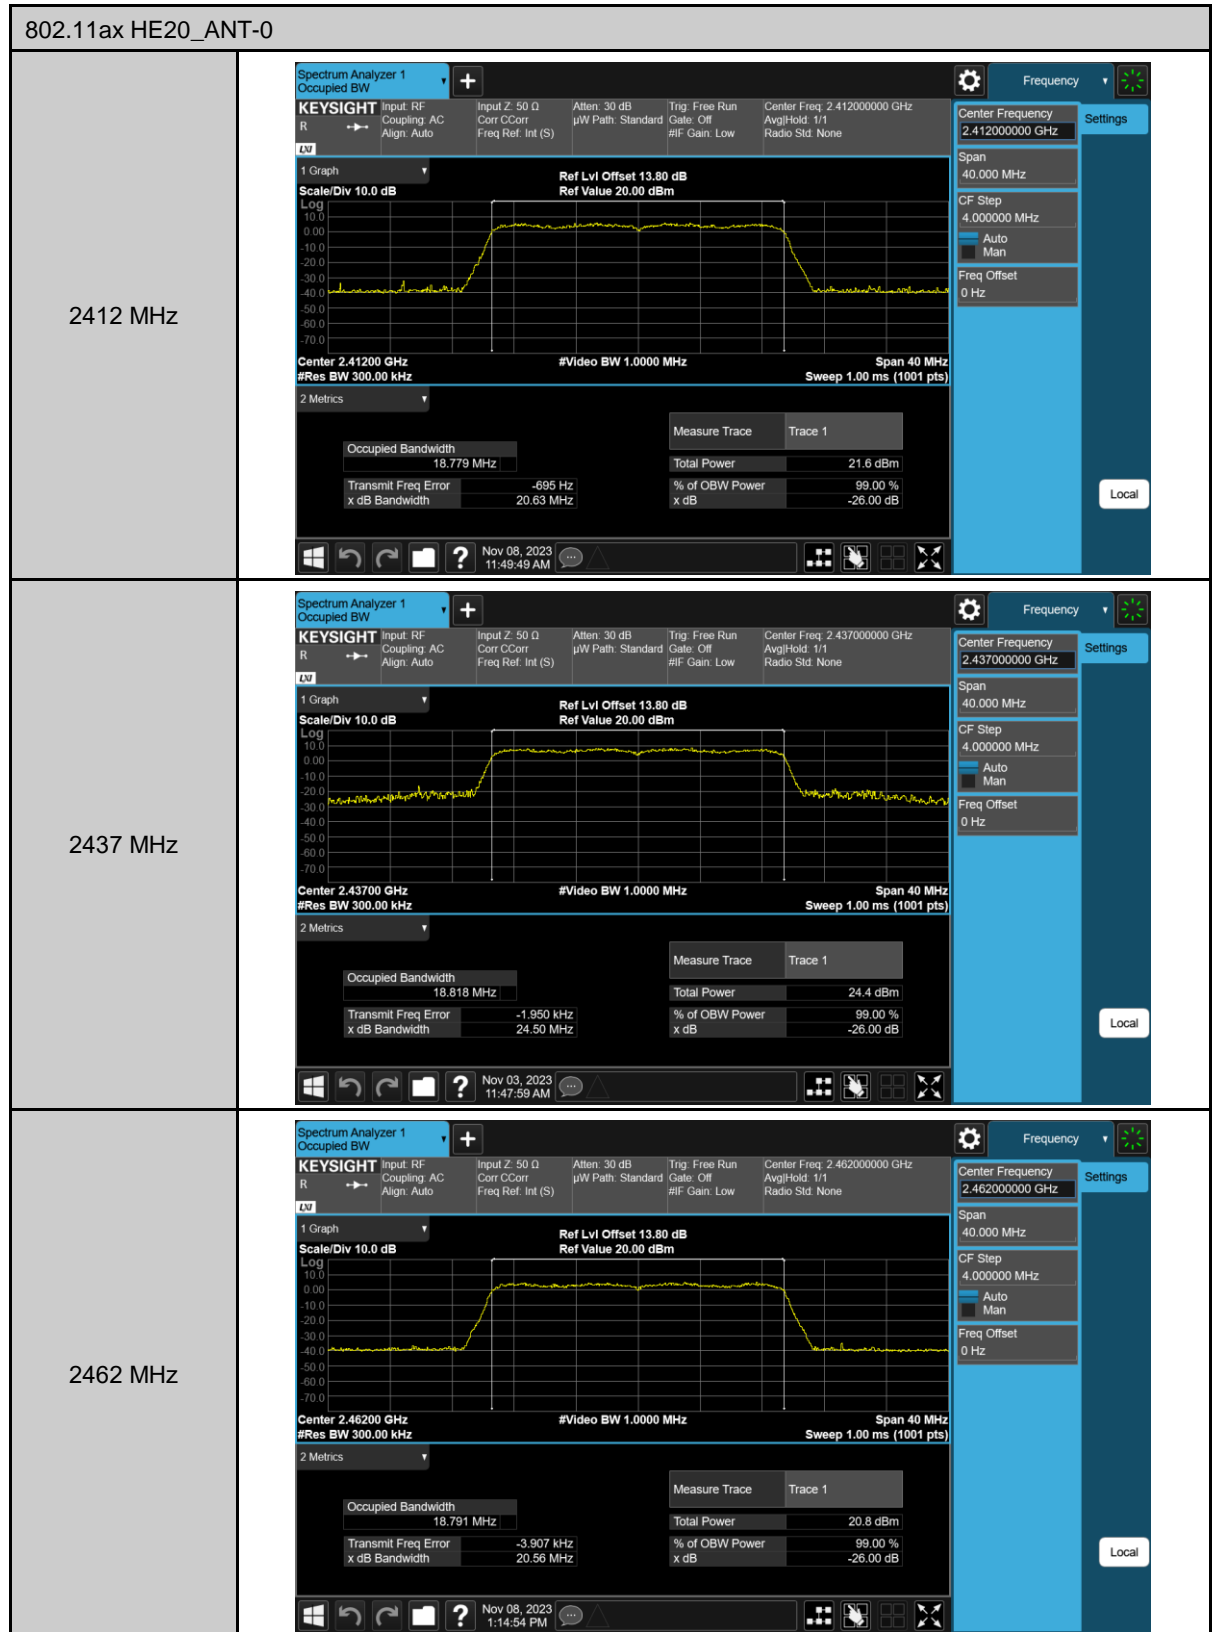

## Appendix B. Test Plots

#### Duty cycle

Out of Band Conducted Spurious Emission

802.11ax HE20\_ANT-0

2412 MHz

2437 MHz

2462 MHz

Reference level

Conducted Band Edge

802.11ax HE20\_ANT-0

2412 MHz

2462 MHz

6 dB Bandwidth

99% Occupied Bandwidth

Maximum Power Spectral Density

Partial RU

Maximum Power Spectral Density

802.11ax HE20\_ANT-0