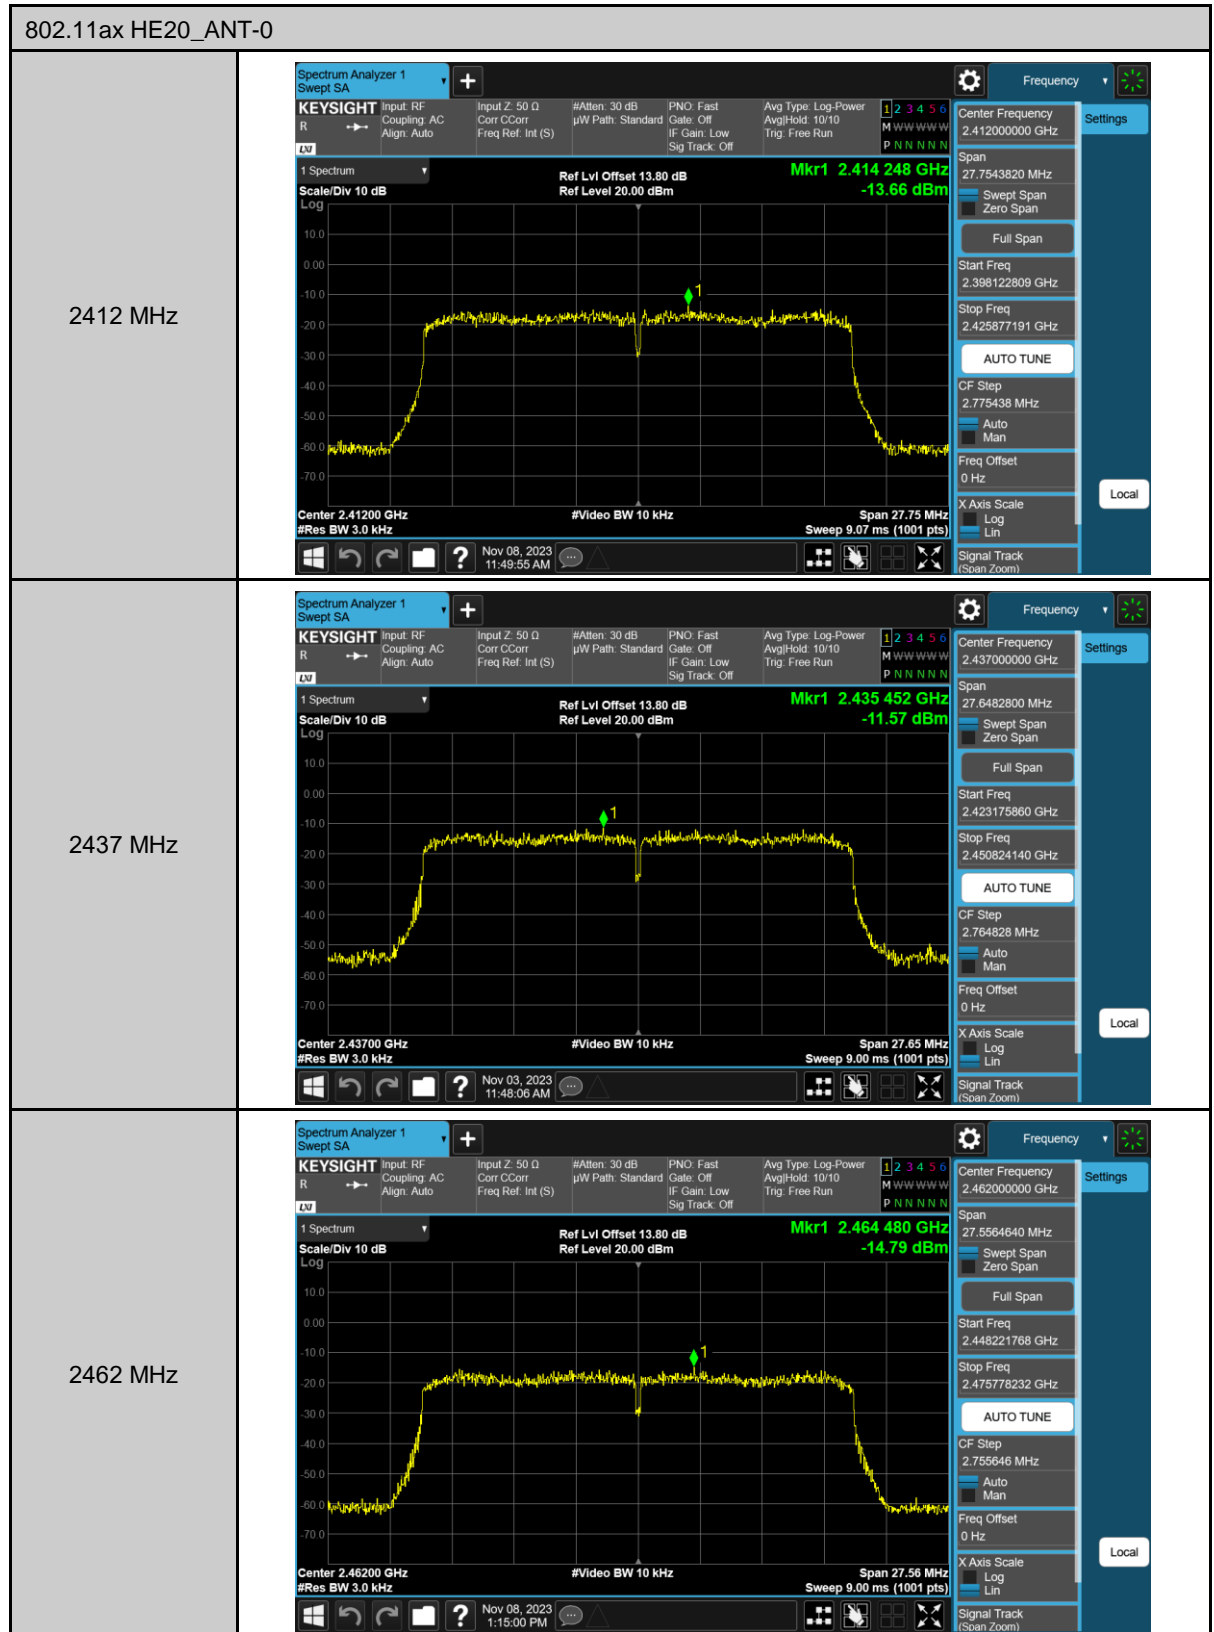

## Appendix B. Test Plots

#### Duty cycle

Out of Band Conducted Spurious Emission

802.11ax HE20\_ANT-0

2412 MHz

2437 MHz

2462 MHz

Reference level

Conducted Band Edge

802.11ax HE20\_ANT-0

2412 MHz

2462 MHz

6 dB Bandwidth

99% Occupied Bandwidth

Maximum Power Spectral Density

Partial RU

Maximum Power Spectral Density

802.11ax HE20\_ANT-0