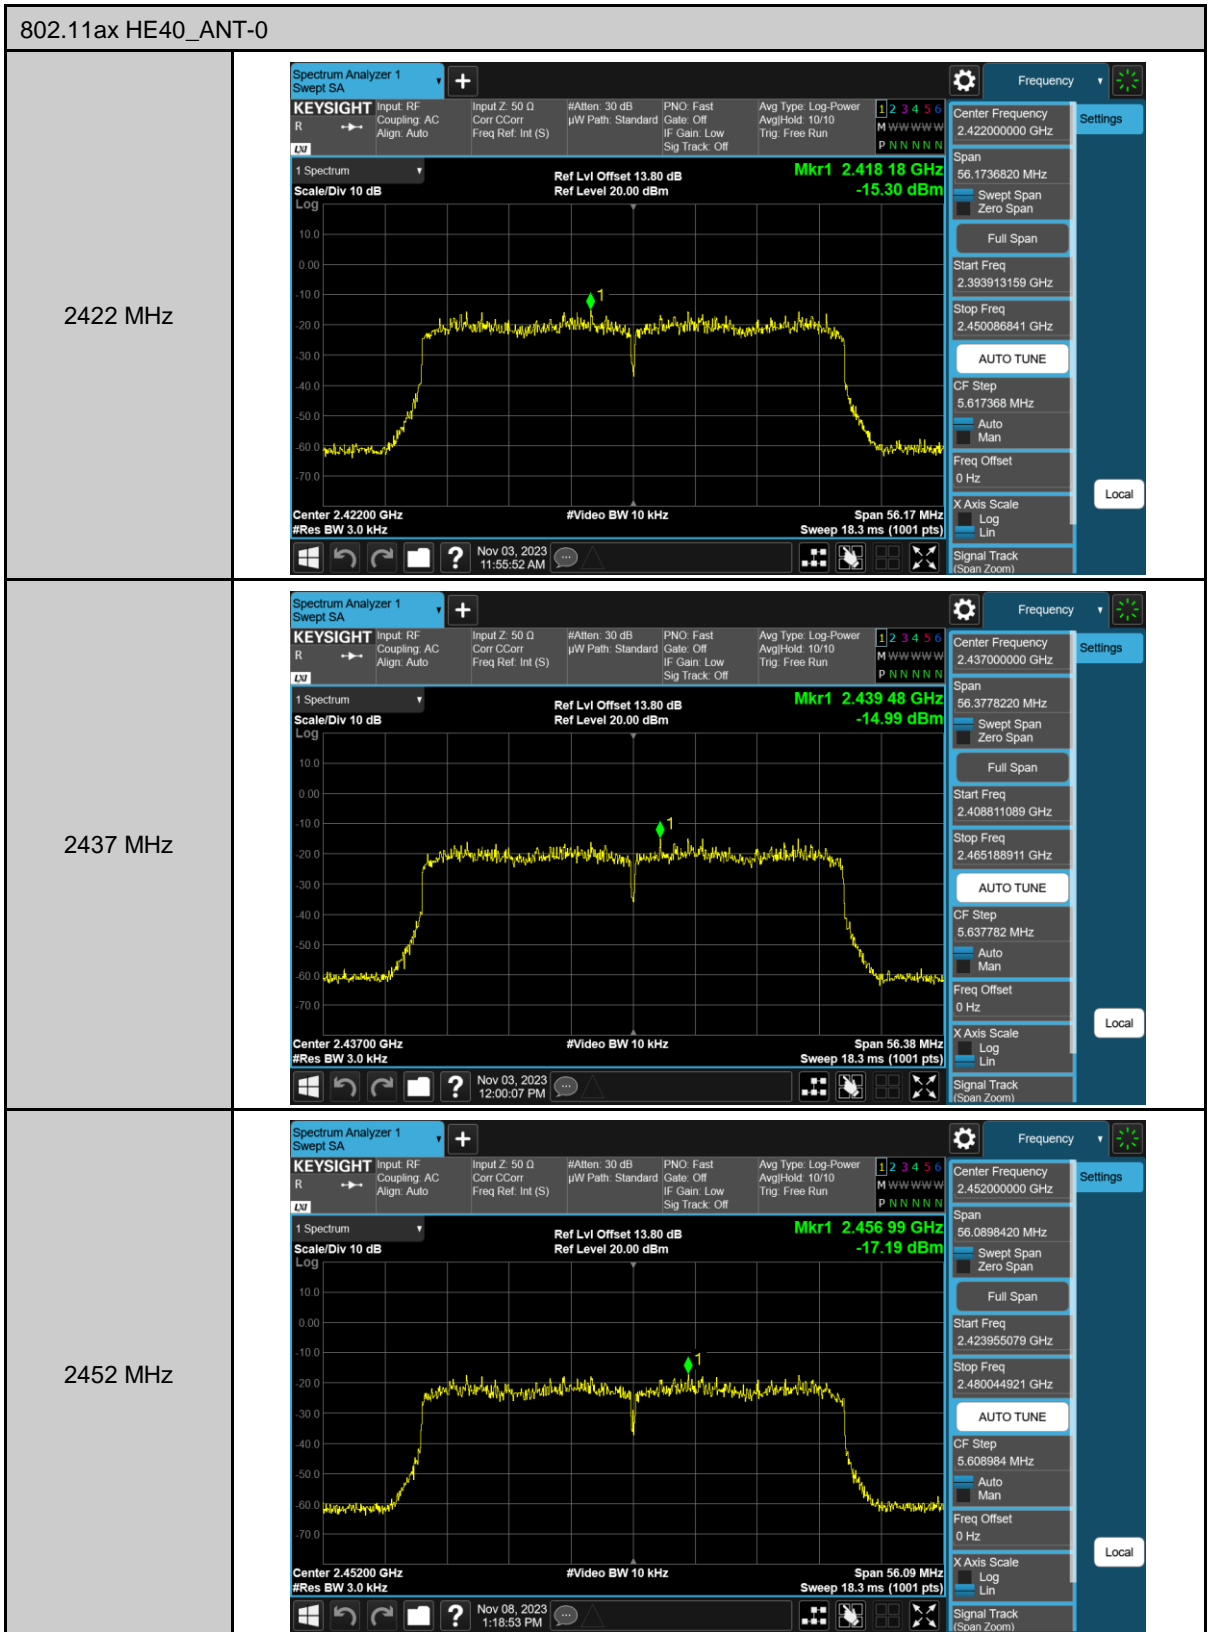

## Appendix B. Test Plots

#### Duty cycle

Out of Band Conducted Spurious Emission

802.11ax HE20\_ANT-0

2412 MHz

2437 MHz

2462 MHz

Reference level

Conducted Band Edge

802.11ax HE20\_ANT-0

2412 MHz

2462 MHz

6 dB Bandwidth

99% Occupied Bandwidth

Maximum Power Spectral Density

Partial RU

Maximum Power Spectral Density

802.11ax HE20\_ANT-0