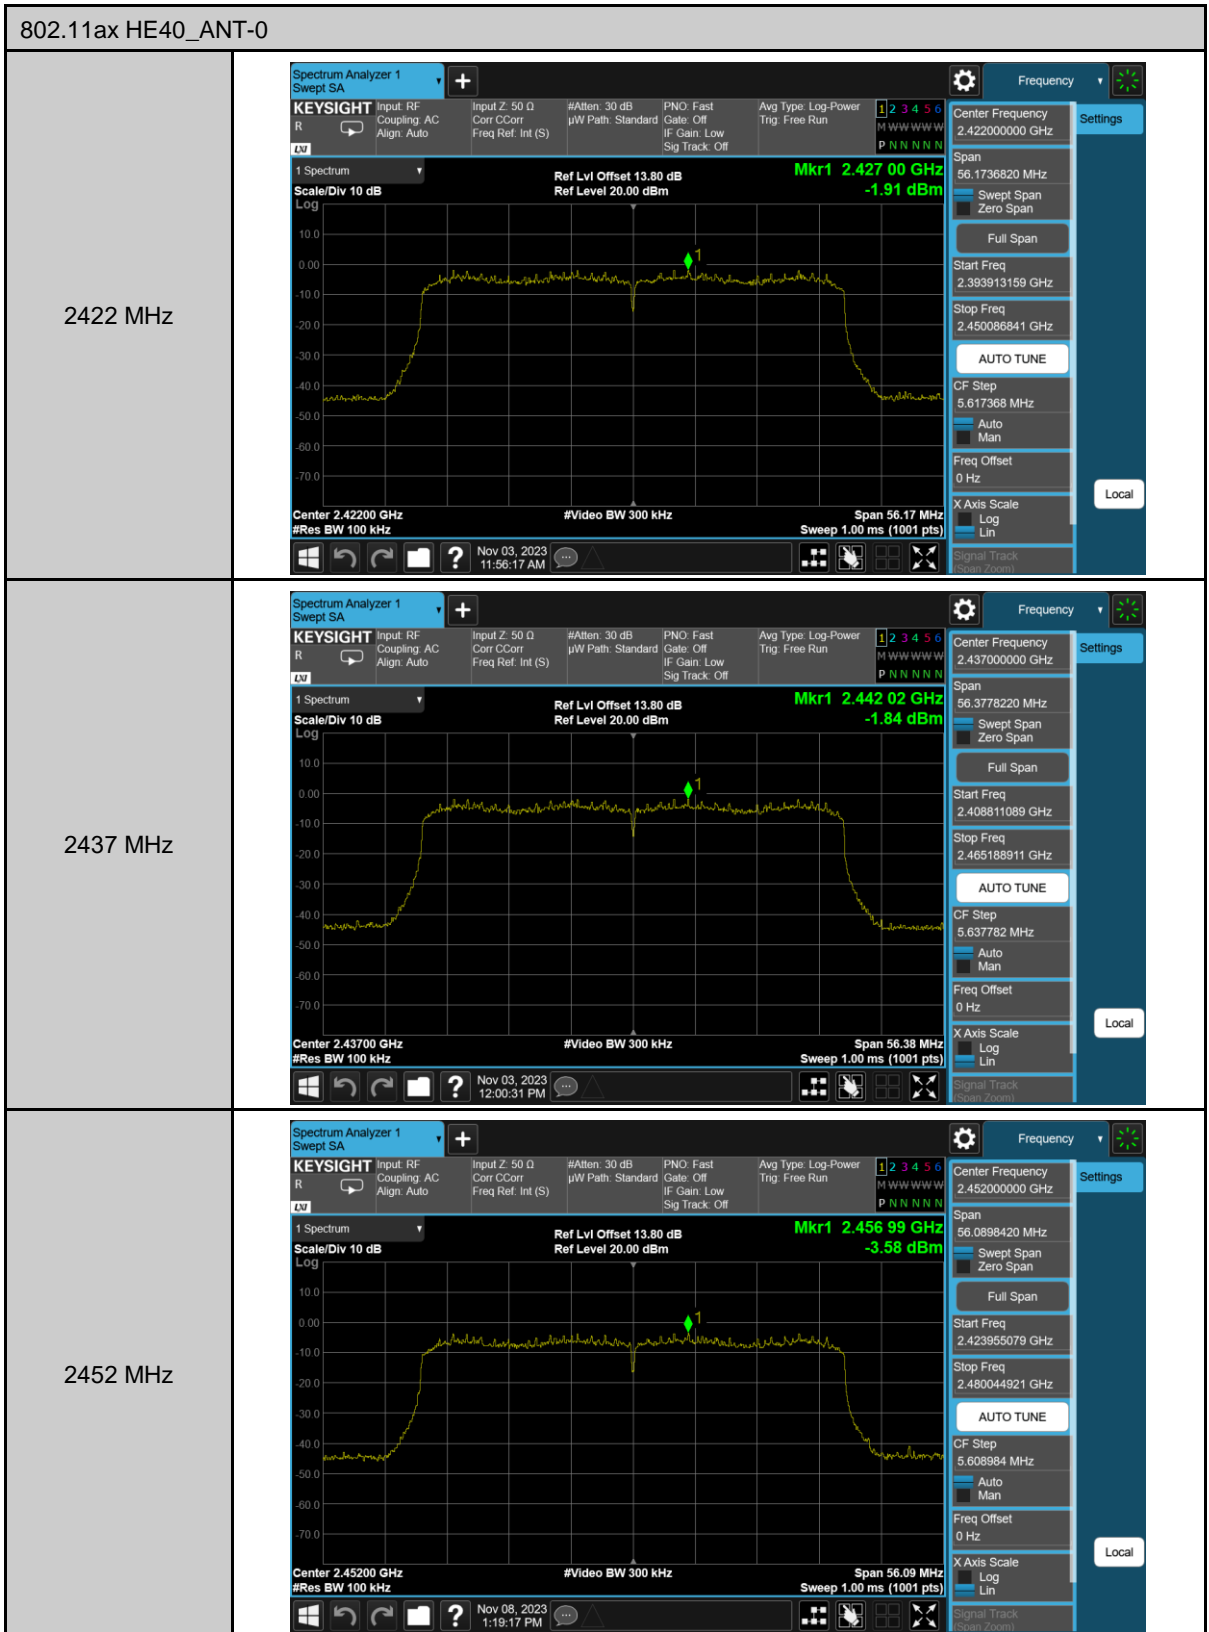

## Appendix B. Test Plots

#### Duty cycle

Out of Band Conducted Spurious Emission

802.11ax HE20\_ANT-0

2412 MHz

2437 MHz

2462 MHz

Reference level

Conducted Band Edge

802.11ax HE20\_ANT-0

2412 MHz

2462 MHz

6 dB Bandwidth

99% Occupied Bandwidth

Maximum Power Spectral Density

Partial RU

Maximum Power Spectral Density