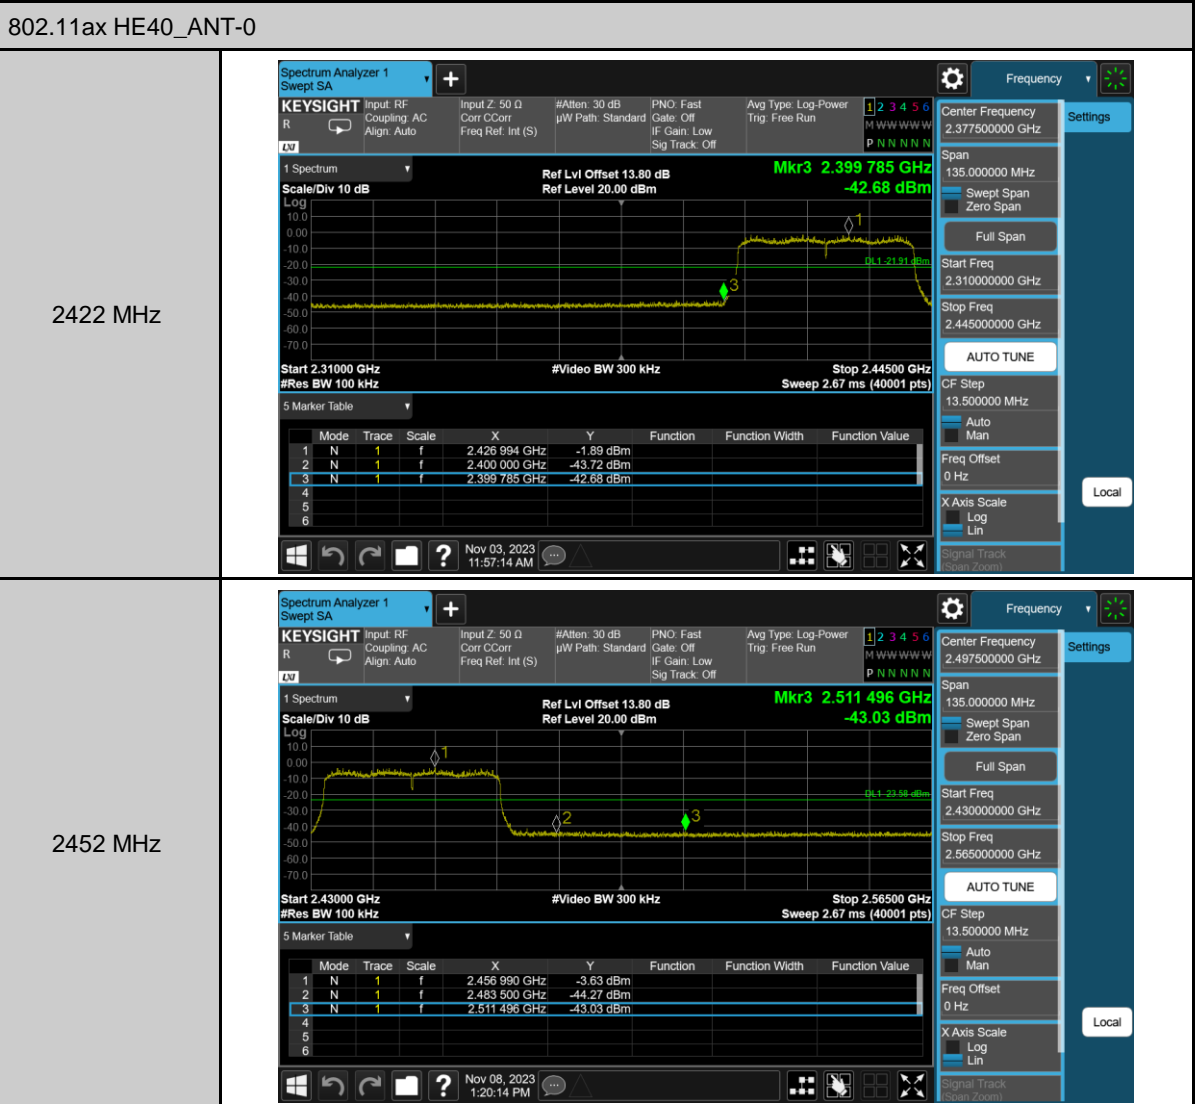

#### Duty cycle

Out of Band Conducted Spurious Emission

802.11ax HE20\_ANT-0

2412 MHz

2437 MHz

2462 MHz

Reference level

Conducted Band Edge

802.11ax HE20\_ANT-0

2412 MHz

2462 MHz

6 dB Bandwidth

99% Occupied Bandwidth

Maximum Power Spectral Density

Partial RU

Maximum Power Spectral Density