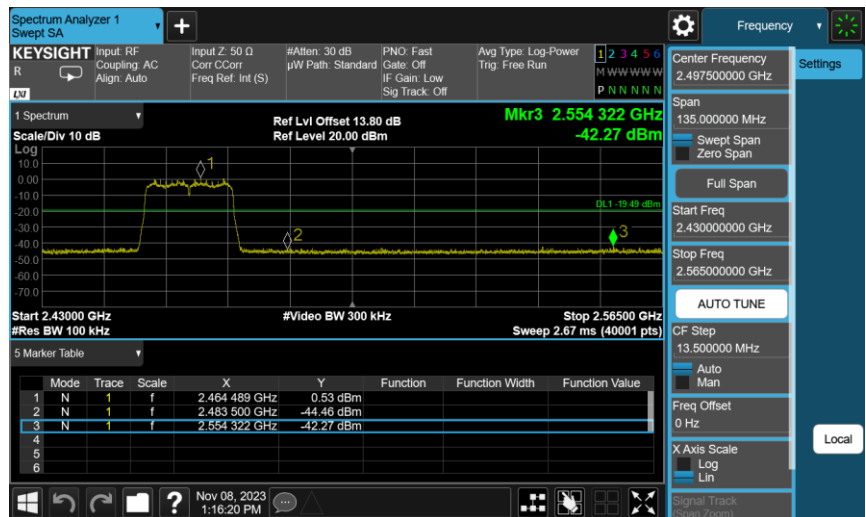

#### Duty cycle

Out of Band Conducted Spurious Emission

802.11ax HE20\_ANT-0

2412 MHz

2437 MHz

2462 MHz

Reference level

Conducted Band Edge

802.11ax HE20\_ANT-0

2412 MHz

2462 MHz

6 dB Bandwidth

99% Occupied Bandwidth

Maximum Power Spectral Density

Partial RU

Maximum Power Spectral Density