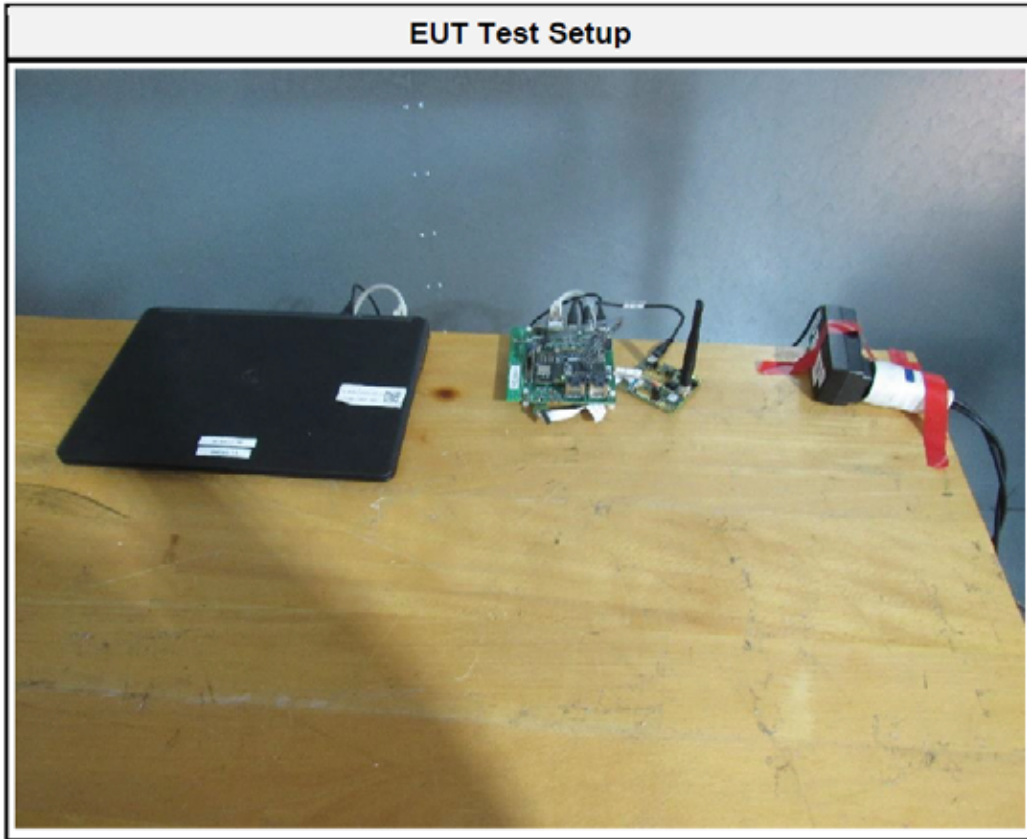

FCC ID: XPYMAYAW2B

IC: 8595A-MAYAW2B

1. HVIN/PMN: MAYA-W276-00B

2. HVIN/PMN: MAYA-W266-00B