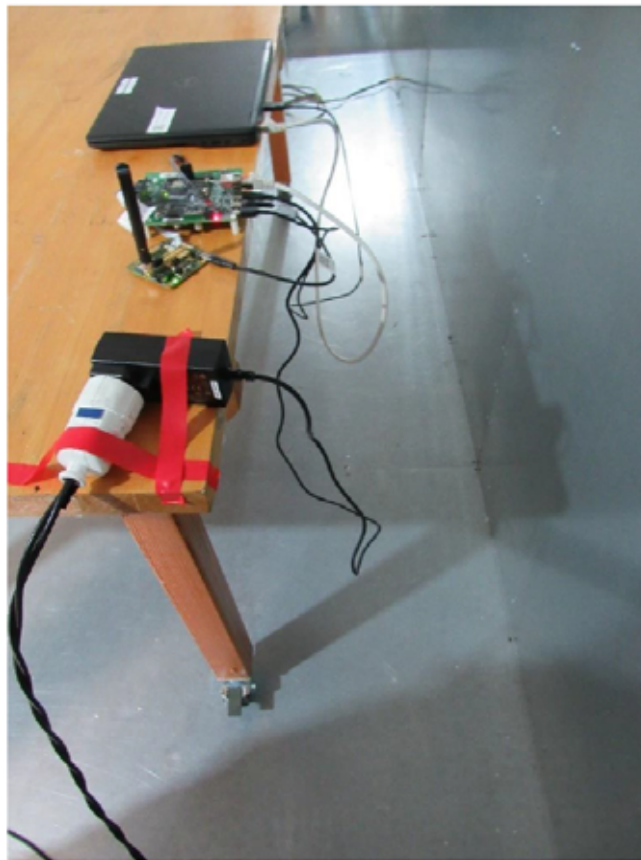

FCC ID: XPYMAYAW2B

IC: 8595A-MAYAW2B

1. HVIN/PMN: MAYA-W276-00B

2. HVIN/PMN: MAYA-W266-00B

Setup for measurements 150 kHz - 30 MHz

Setup for measurements 150 kHz - 30 MHz (cables)

FCC ID: XPYMAYAW2B

IC: 8595A-MAYAW2B