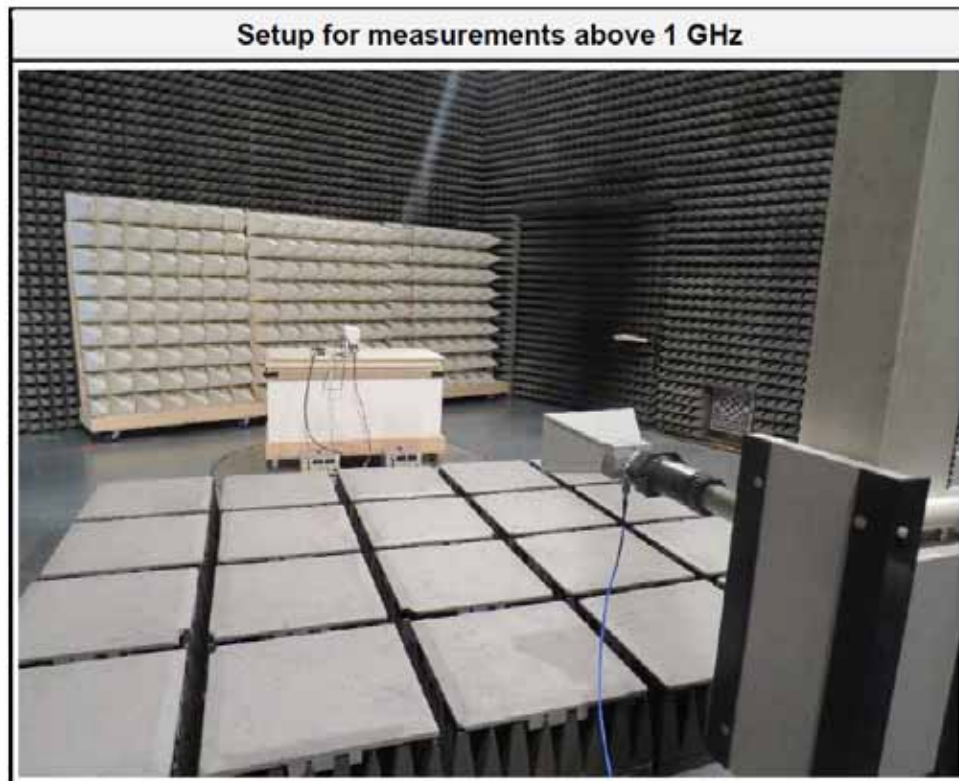

FCC ID: XPYMAYAW2B

IC: 8595A-MAYAW2B

1. HVIN/PMN: MAYA-W276-00B

2. HVIN/PMN: MAYA-W266-00B