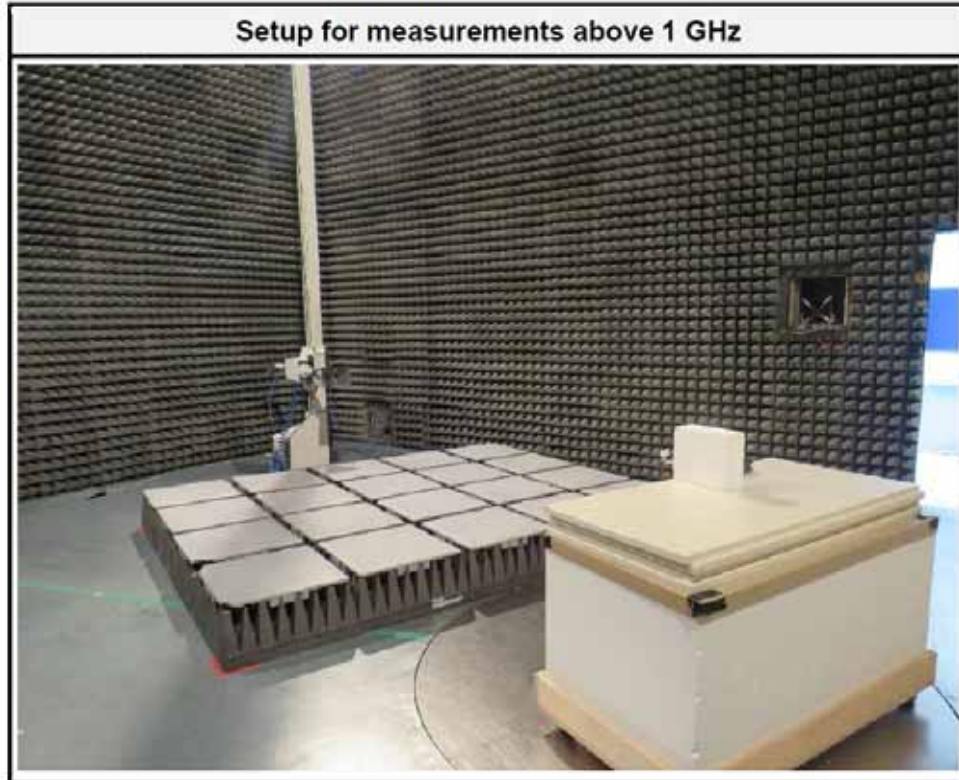

FCC ID: XPYMAYAW2B

IC: 8595A-MAYAW2B

1. HVIN/PMN: MAYA-W276-00B

2. HVIN/PMN: MAYA-W266-00B