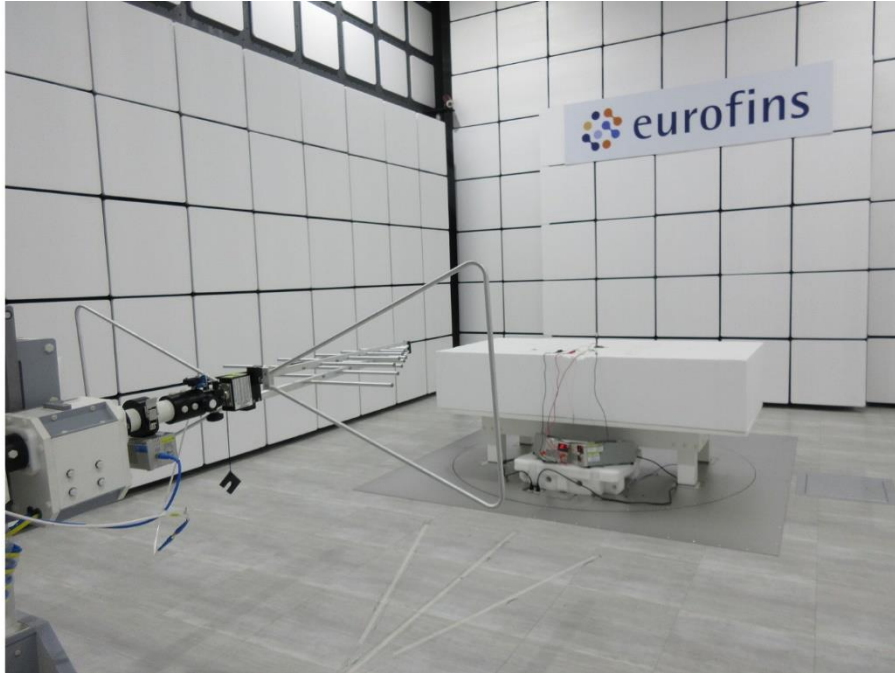

### Conducted Emissions Test Configuration:

Front View

Rear View

**Radiated Emissions Test Configuration:**

9 kHz ~ 30 MHz

Below 1 GHz \_ Front View

Below 1 GHz \_ Rear View

Above 1 GHz \_ Front View