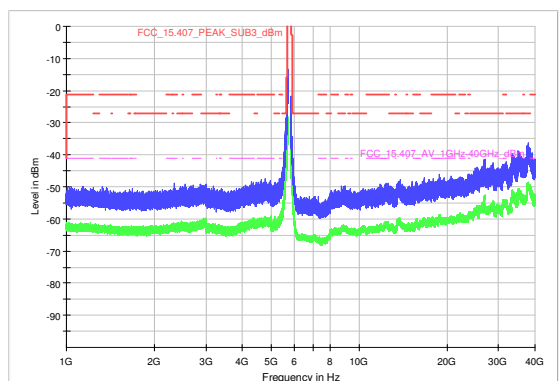

Radio Technology = WLAN n 20 MHz, Range 1 GHz – 40GHz, Channel 157
(S01_3_AA01)

Core 0

Core 1

Radio Technology = WLAN n 40 MHz, Range 1 GHz – 40GHz, Channel 159
(S01_3_AA01)

Core 0

Core 1

Radio Technology = WLAN ac 480 MHz, Range 1 GHz – 40GHz, Channel 155
(S01_3_AA01)

Core 0

Core 1

4.7.3 TEST EQUIPMENT USED

- Radiated Emissions