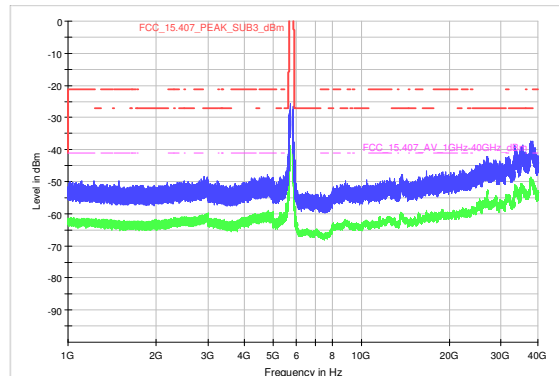

Radio Technology = WLAN n 20 MHz, Range 1 GHz – 40GHz, Channel 157
(S01_3_AA01)

Core 0

Core 1

Radio Technology = WLAN n 40 MHz, Range 1 GHz – 40GHz, Channel 159
(S01_3_AA01)

Core 0

Core 1

Radio Technology = WLAN ac 480 MHz, Range 1 GHz – 40GHz, Channel 155
(S01_3_AA01)

Core 0

Core 1

4.7.3 TEST EQUIPMENT USED

- Radiated Emissions