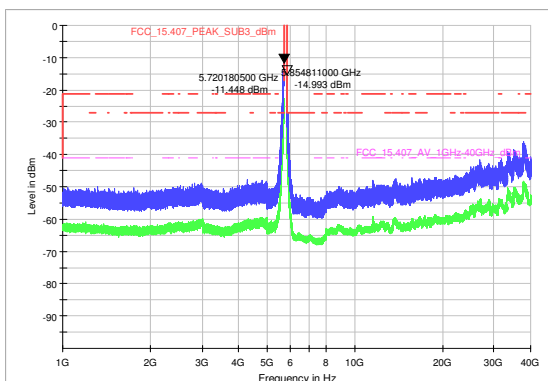

Radio Technology = WLAN n 20 MHz, Range 1 GHz – 40GHz, Channel 157
(S01_3_AA01)

Core 0

Core 1

Radio Technology = WLAN n 40 MHz, Range 1 GHz – 40GHz, Channel 159
(S01_3_AA01)

Core 0

Core 1

Radio Technology = WLAN ac 480 MHz, Range 1 GHz – 40GHz, Channel 155
(S01_3_AA01)

Core 0

Core 1

4.7.3 TEST EQUIPMENT USED

- Radiated Emissions