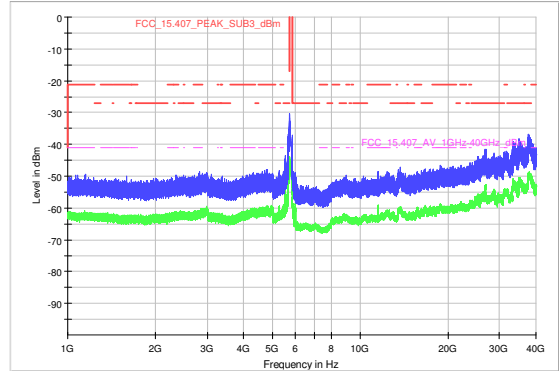

Radio Technology = WLAN n 20 MHz, Range 1 GHz – 40GHz, Channel 157
(S01_3_AA01)

Core 0

Core 1

Radio Technology = WLAN n 40 MHz, Range 1 GHz – 40GHz, Channel 159
(S01_3_AA01)

Core 0

Core 1

Radio Technology = WLAN ac 480 MHz, Range 1 GHz – 40GHz, Channel 155
(S01_3_AA01)

Core 0

Core 1

4.7.3 TEST EQUIPMENT USED

- Radiated Emissions