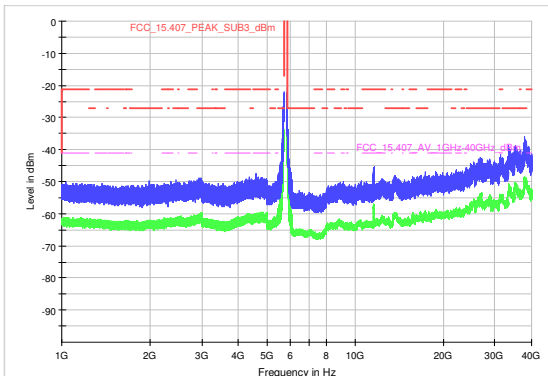

Radio Technology = WLAN n 20 MHz, Range 1 GHz – 40GHz, Channel 157
(S01_3_AA01)

Core 0

Core 1

Radio Technology = WLAN n 40 MHz, Range 1 GHz – 40GHz, Channel 159
(S01_3_AA01)

Core 0

Core 1

Radio Technology = WLAN ac 480 MHz, Range 1 GHz – 40GHz, Channel 155
(S01_3_AA01)

Core 0

Core 1

4.7.3 TEST EQUIPMENT USED

- Radiated Emissions