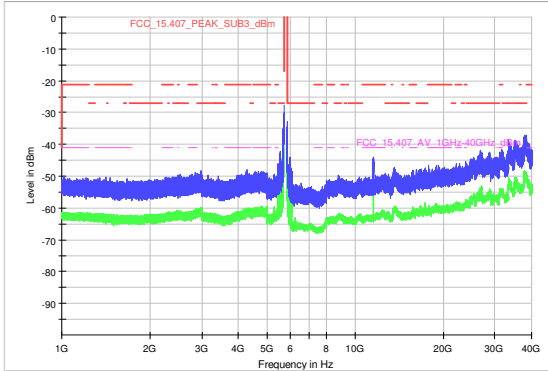

Radio Technology = WLAN n 20 MHz, Range 1 GHz – 40GHz, Channel 157
(S01_3_AA01)

Core 0

Core 1

Radio Technology = WLAN n 40 MHz, Range 1 GHz – 40GHz, Channel 159
(S01_3_AA01)

Core 0

Core 1

Radio Technology = WLAN ac 480 MHz, Range 1 GHz – 40GHz, Channel 155
(S01_3_AA01)

Core 0

Core 1

4.7.3 TEST EQUIPMENT USED

- Radiated Emissions