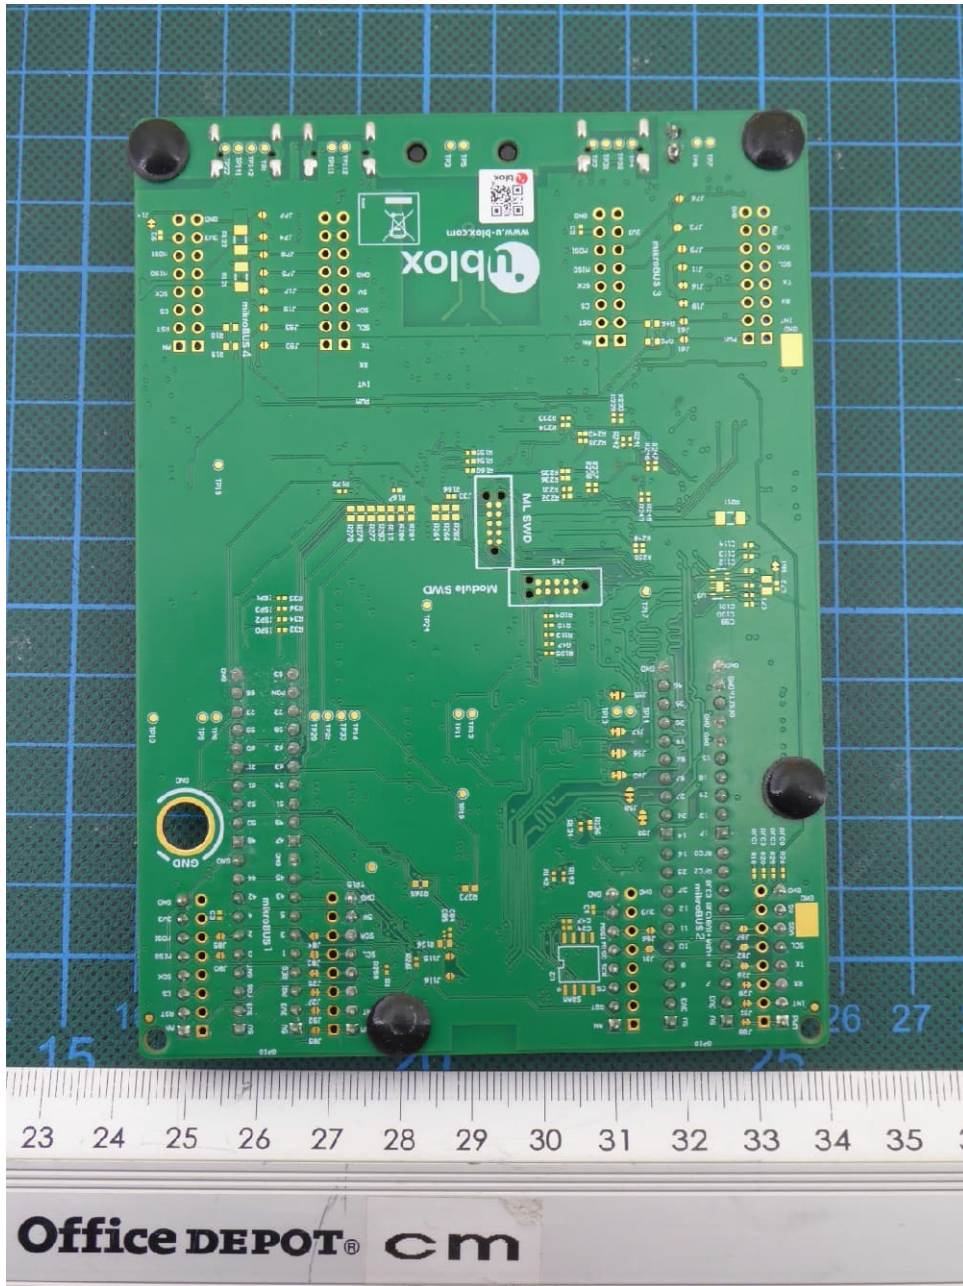

Annex A Test setup photos and equipment used for testing

1 Test setups (DFS) Iris-W101

Annex A Test setup photos and equipment used for testing

Annex A Test setup photos and equipment used for testing

2 EUT setup photographs

IRIS-W106-00B on evaluation board – top view

Annex A Test setup photos and equipment used for testing

IRIS-W101-00B on evaluation board – top view

Annex A Test setup photos and equipment used for testing

evaluation board – bottom view