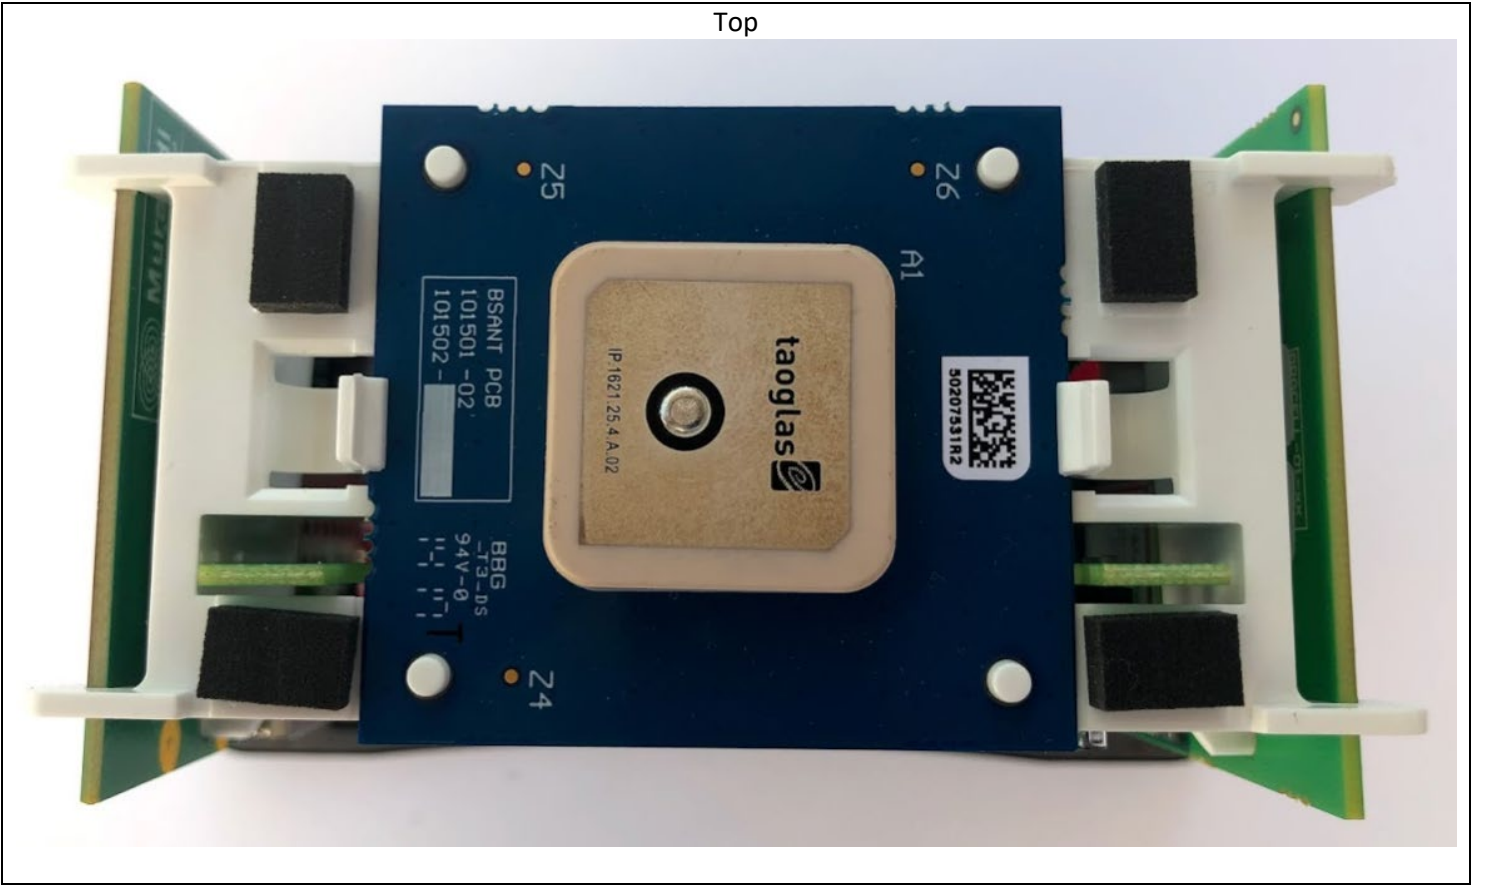

G7 Bridge Model 103989 Internal Photos

Front

Back

Top

Right Side

Left Side

Main PCB

Battery

Satellite Radio Antenna

ISM Radio and Antenna FCC ID KQNMLINK900

ISM Radio and Antenna FCC ID 2AZEH-AMU900

Cellular Radio and Antenna

Satellite Radio

LCD and Buttons