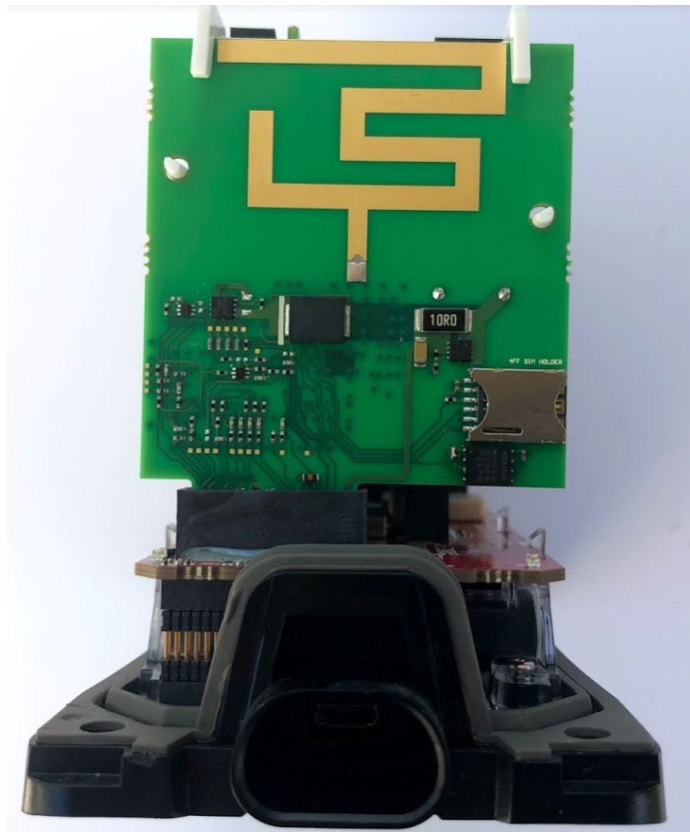

G7 Bridge Model 103989 Internal Photos

Front

Back

Top

Right Side

Left Side

Main PCB

Battery

Satellite Radio Antenna

ISM Radio and Antenna FCC ID KQNMLINK900

ISM Radio and Antenna FCC ID 2AZEH-AMU900

Cellular Radio and Antenna

Satellite Radio

LCD and Buttons