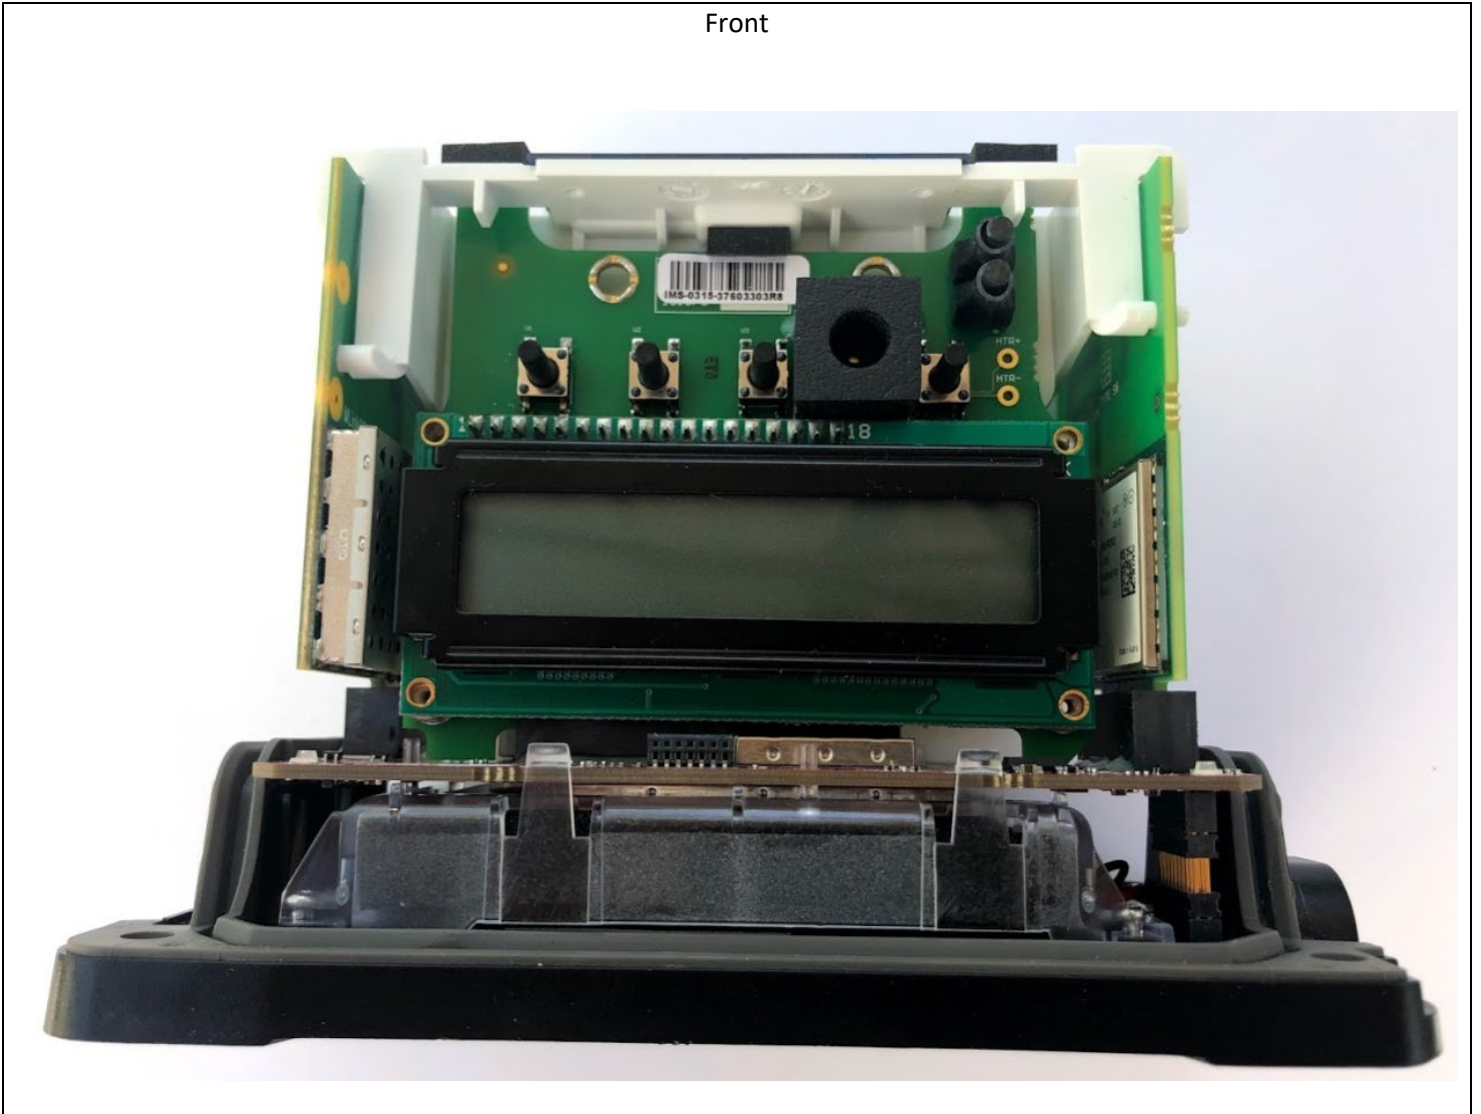

G7 Bridge Model 103989 Internal Photos

Front

Back

Top

Right Side

Left Side

Main PCB

Battery

Satellite Radio Antenna

ISM Radio and Antenna FCC ID KQNMLINK900

ISM Radio and Antenna FCC ID 2AZEH-AMU900

Cellular Radio and Antenna

Satellite Radio

LCD and Buttons