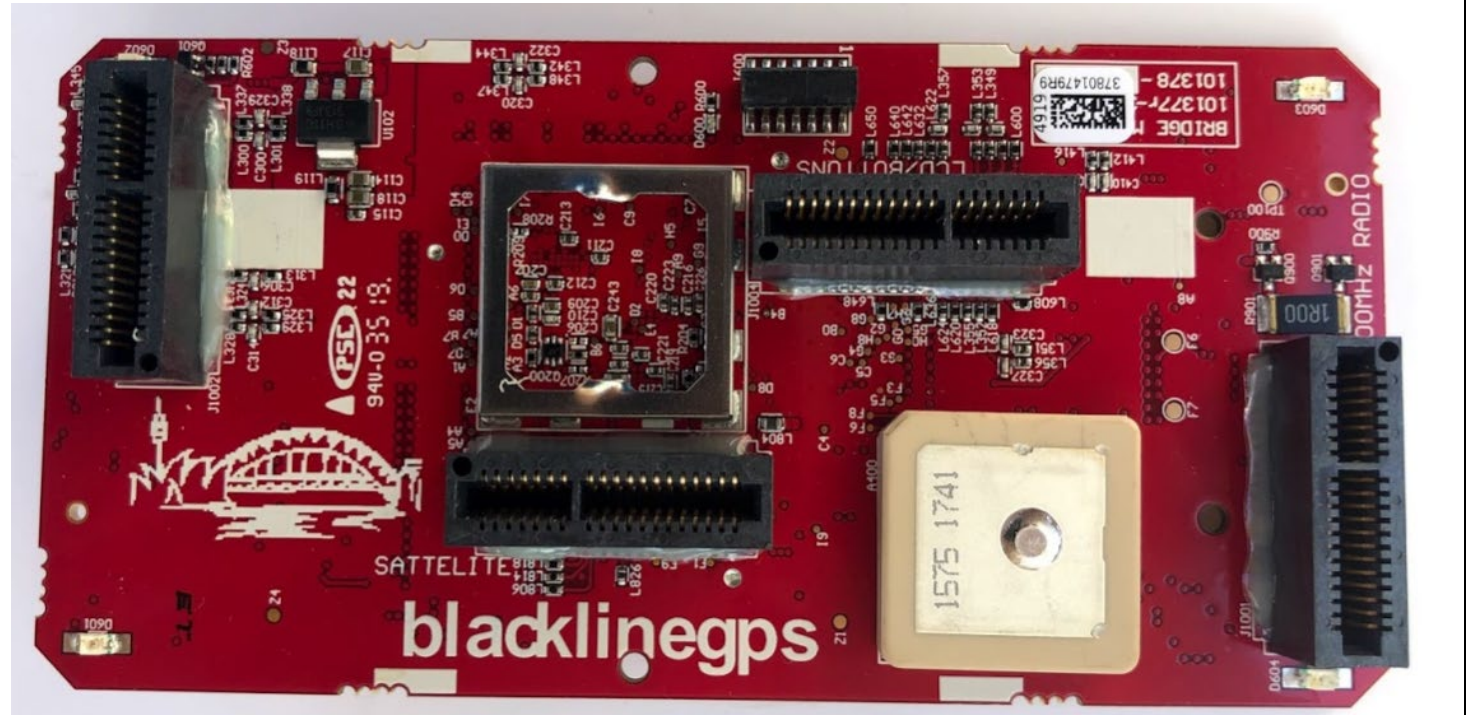

G7 Bridge Model 103989 Internal Photos

Front

Back

Top

Right Side

Left Side

Main PCB

Battery

Satellite Radio Antenna

ISM Radio and Antenna FCC ID KQNMLINK900

ISM Radio and Antenna FCC ID 2AZEH-AMU900

Cellular Radio and Antenna

Satellite Radio

LCD and Buttons