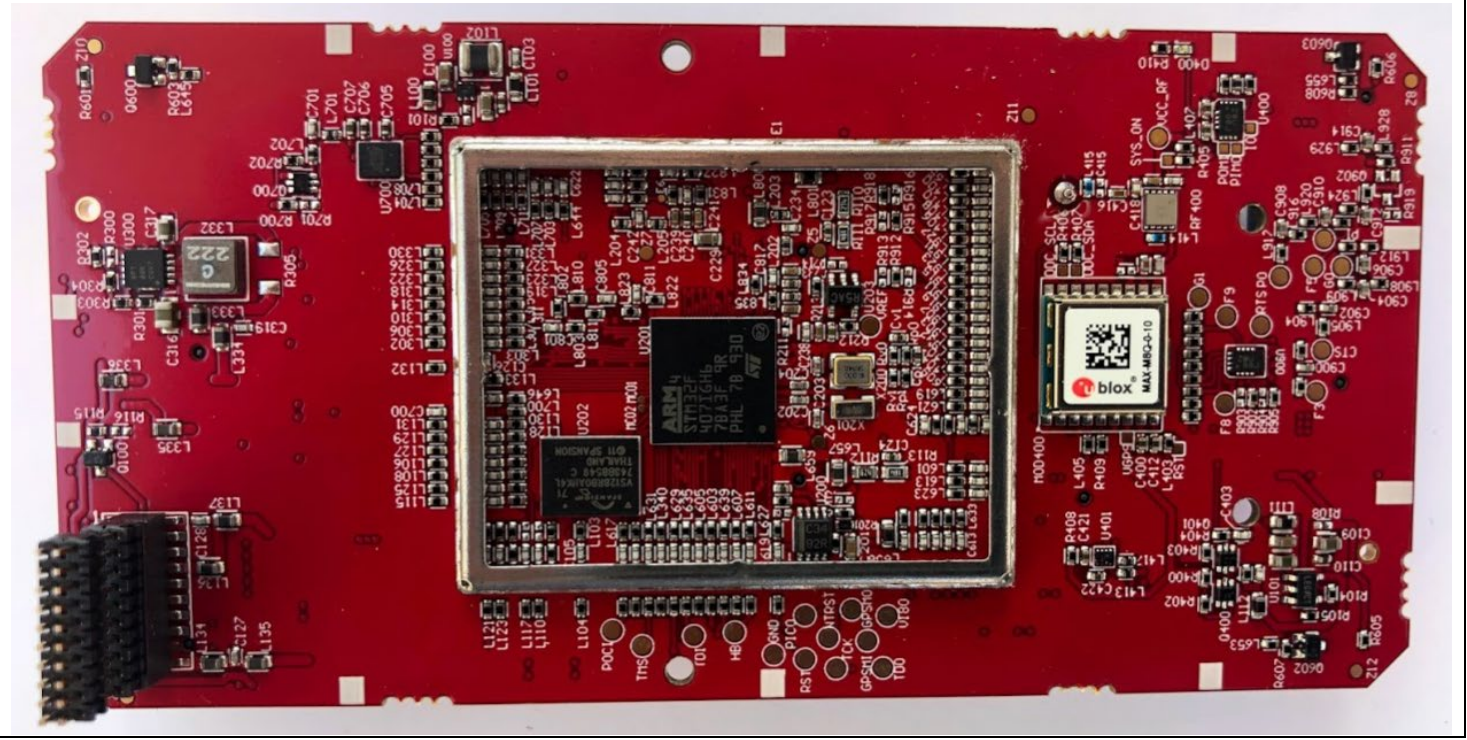

G7 Bridge Model 103989 Internal Photos

Front

Back

Top

Right Side

Left Side

Main PCB

Battery

Satellite Radio Antenna

ISM Radio and Antenna FCC ID KQNMLINK900

ISM Radio and Antenna FCC ID 2AZEH-AMU900

Cellular Radio and Antenna

Satellite Radio

LCD and Buttons