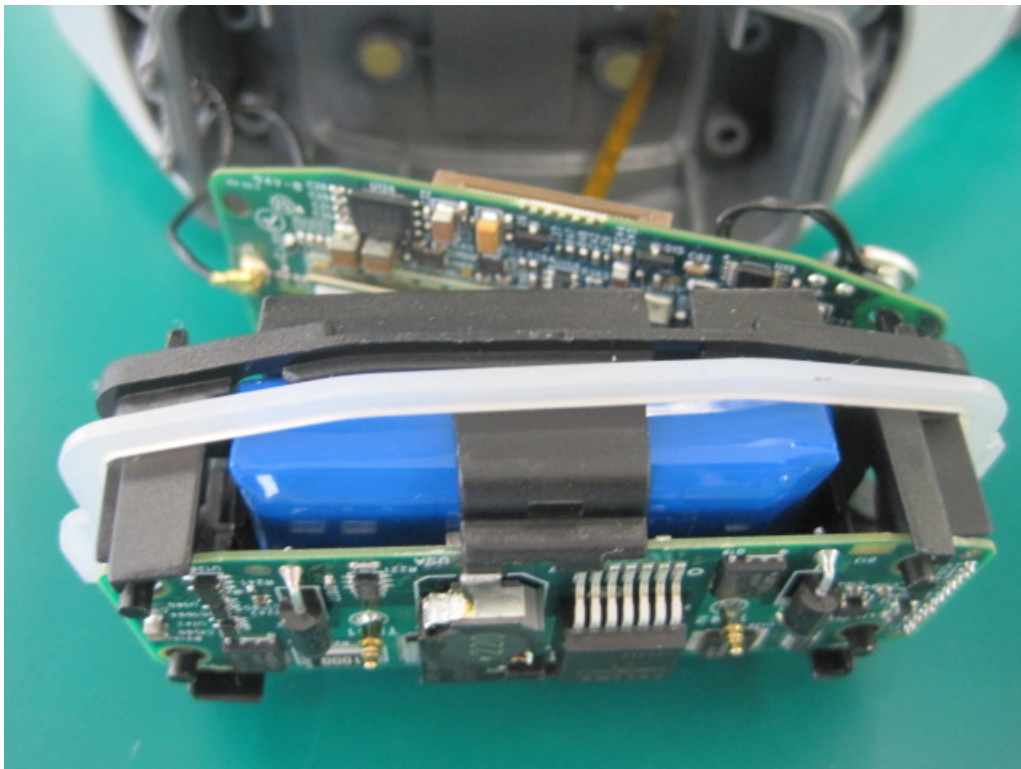

INTERNAL PHOTOGRAPHS

| | | |
|------------------------|---|-------------------------|
| | <p>OnPoint Systems, LLC FCC ID: XPY1CGM5NNN</p> | <p>Model: SARA-U201</p> |
| <p>Internal Photos</p> | <p>EUT Type: GSM/W-CDMA Module</p> | <p>Page 1 of 5</p> |

| | | |
|-----------------|---|------------------|
| | OnPoint Systems, LLC FCC ID: XPY1CGM5N11N | Model: SARA-U201 |
| Internal Photos | EUT Type: GSM/W-CDMA Module | Page 3 of 5 |

| | | |
|------------------------|---|-------------------------|
| | <p>OnPoint Systems, LLC FCC ID: XPY1CGM5NNN</p> | <p>Model: SARA-U201</p> |
| <p>Internal Photos</p> | <p>EUT Type: GSM/W-CDMA Module</p> | <p>Page 4 of 5</p> |

| | | |
|---|--|------------------|
|  | OnPoint Systems, LLC FCC ID: XPY1CGM5NNN | Model: SARA-U201 |
| Internal Photos | EUT Type: GSM/W-CDMA Module | Page 5 of 5 |