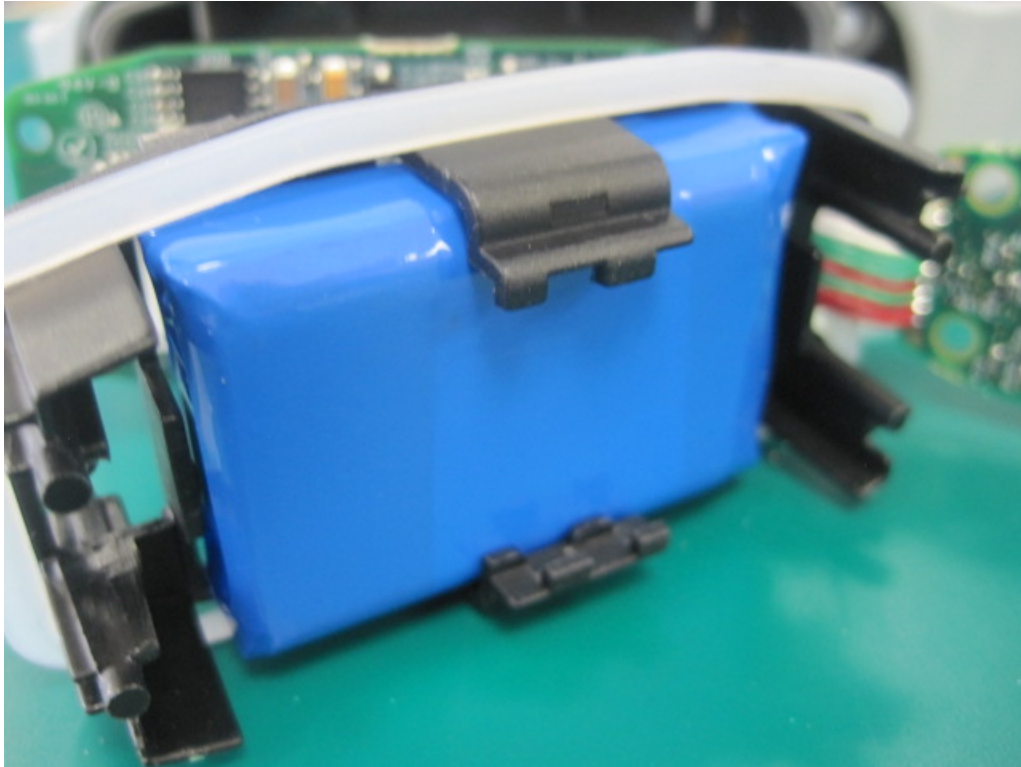

INTERNAL PHOTOGRAPHS

| | | |
|------------------------|---|-------------------------|
| | <p>OnPoint Systems, LLC FCC ID: XPY1CGM5NNN</p> | <p>Model: SARA-U201</p> |
| <p>Internal Photos</p> | <p>EUT Type: GSM/W-CDMA Module</p> | <p>Page 1 of 5</p> |

| | | |
|-----------------|---|------------------|
| | OnPoint Systems, LLC FCC ID: XPY1CGM5N11N | Model: SARA-U201 |
| Internal Photos | EUT Type: GSM/W-CDMA Module | Page 3 of 5 |

| | | |
|------------------------|---|-------------------------|
| | <p>OnPoint Systems, LLC FCC ID: XPY1CGM5NNN</p> | <p>Model: SARA-U201</p> |
| <p>Internal Photos</p> | <p>EUT Type: GSM/W-CDMA Module</p> | <p>Page 4 of 5</p> |

| | | |
|---|--|------------------|
|  | OnPoint Systems, LLC FCC ID: XPY1CGM5NNN | Model: SARA-U201 |
| Internal Photos | EUT Type: GSM/W-CDMA Module | Page 5 of 5 |