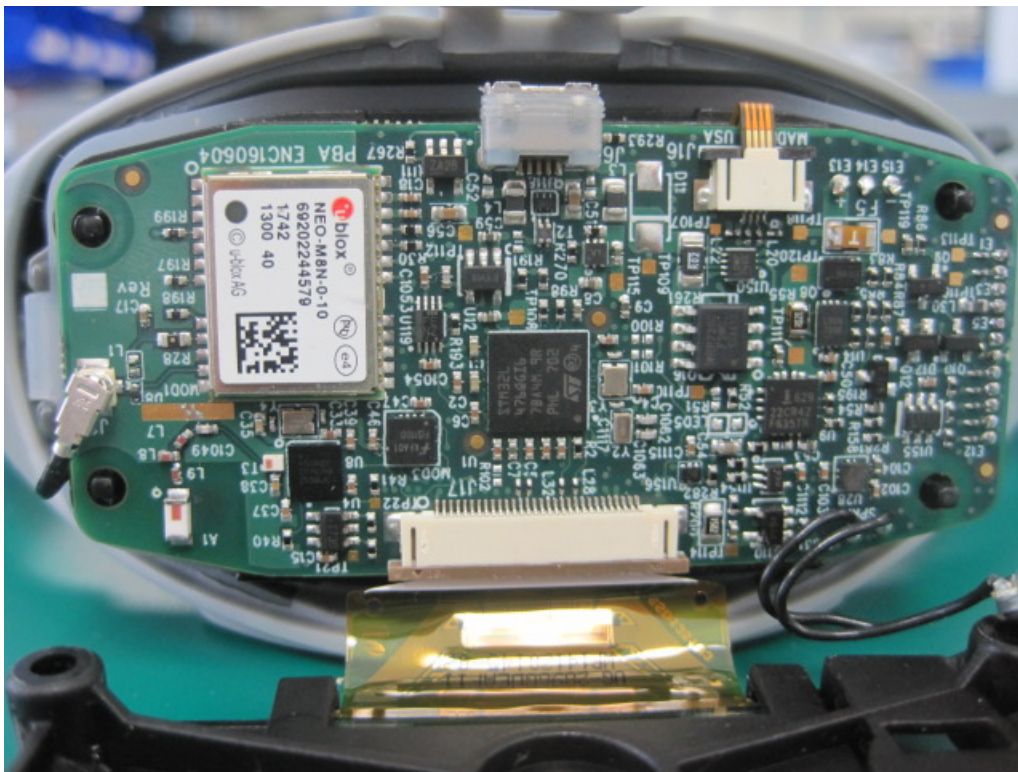

INTERNAL PHOTOGRAPHS

| | | |
|------------------------|---|-------------------------|
| | <p>OnPoint Systems, LLC FCC ID: XPY1CGM5NNN</p> | <p>Model: SARA-U201</p> |
| <p>Internal Photos</p> | <p>EUT Type: GSM/W-CDMA Module</p> | <p>Page 1 of 5</p> |

| | | |
|-----------------|---|------------------|
| | OnPoint Systems, LLC FCC ID: XPY1CGM5N11N | Model: SARA-U201 |
| Internal Photos | EUT Type: GSM/W-CDMA Module | Page 3 of 5 |

| | | |
|------------------------|---|-------------------------|
| | <p>OnPoint Systems, LLC FCC ID: XPY1CGM5NNN</p> | <p>Model: SARA-U201</p> |
| <p>Internal Photos</p> | <p>EUT Type: GSM/W-CDMA Module</p> | <p>Page 4 of 5</p> |

| | | |
|---|--|------------------|
|  | OnPoint Systems, LLC FCC ID: XPY1CGM5NNN | Model: SARA-U201 |
| Internal Photos | EUT Type: GSM/W-CDMA Module | Page 5 of 5 |