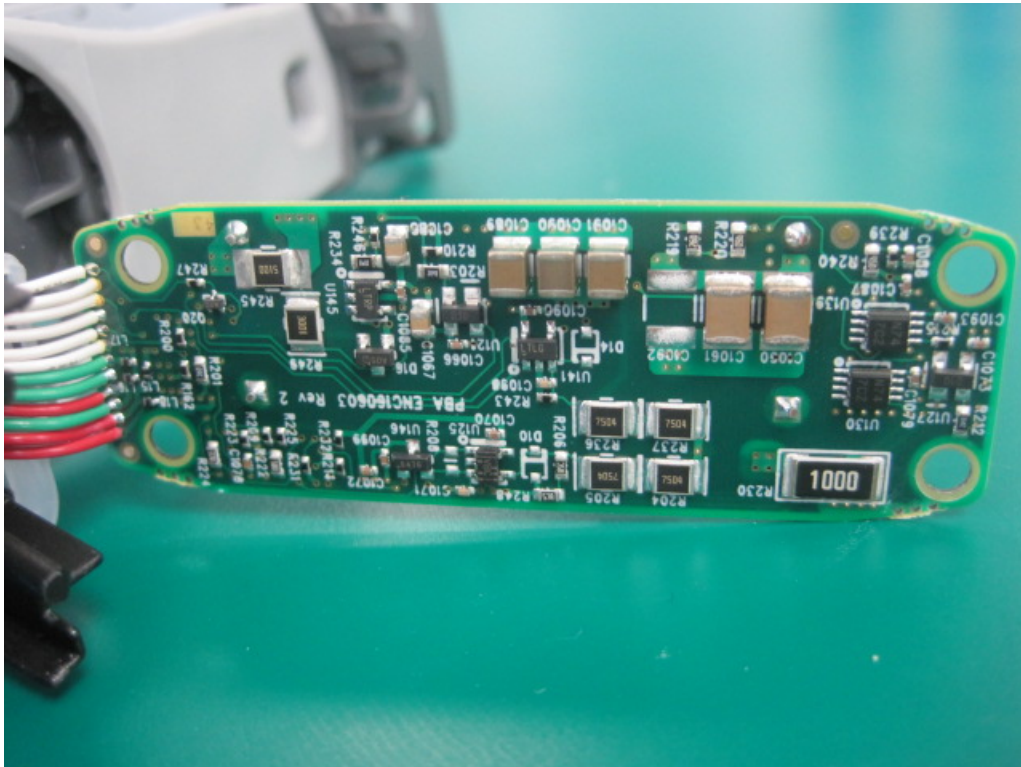

INTERNAL PHOTOGRAPHS

| | | |
|------------------------|---|-------------------------|
| | <p>OnPoint Systems, LLC FCC ID: XPY1CGM5NNN</p> | <p>Model: SARA-U201</p> |
| <p>Internal Photos</p> | <p>EUT Type: GSM/W-CDMA Module</p> | <p>Page 1 of 5</p> |

| | | |
|-----------------|---|------------------|
| | OnPoint Systems, LLC FCC ID: XPY1CGM5N11N | Model: SARA-U201 |
| Internal Photos | EUT Type: GSM/W-CDMA Module | Page 3 of 5 |

| | | |
|------------------------|---|-------------------------|
| | <p>OnPoint Systems, LLC FCC ID: XPY1CGM5NNN</p> | <p>Model: SARA-U201</p> |
| <p>Internal Photos</p> | <p>EUT Type: GSM/W-CDMA Module</p> | <p>Page 4 of 5</p> |

| | | |
|---|--|------------------|
|  | OnPoint Systems, LLC FCC ID: XPY1CGM5NNN | Model: SARA-U201 |
| Internal Photos | EUT Type: GSM/W-CDMA Module | Page 5 of 5 |