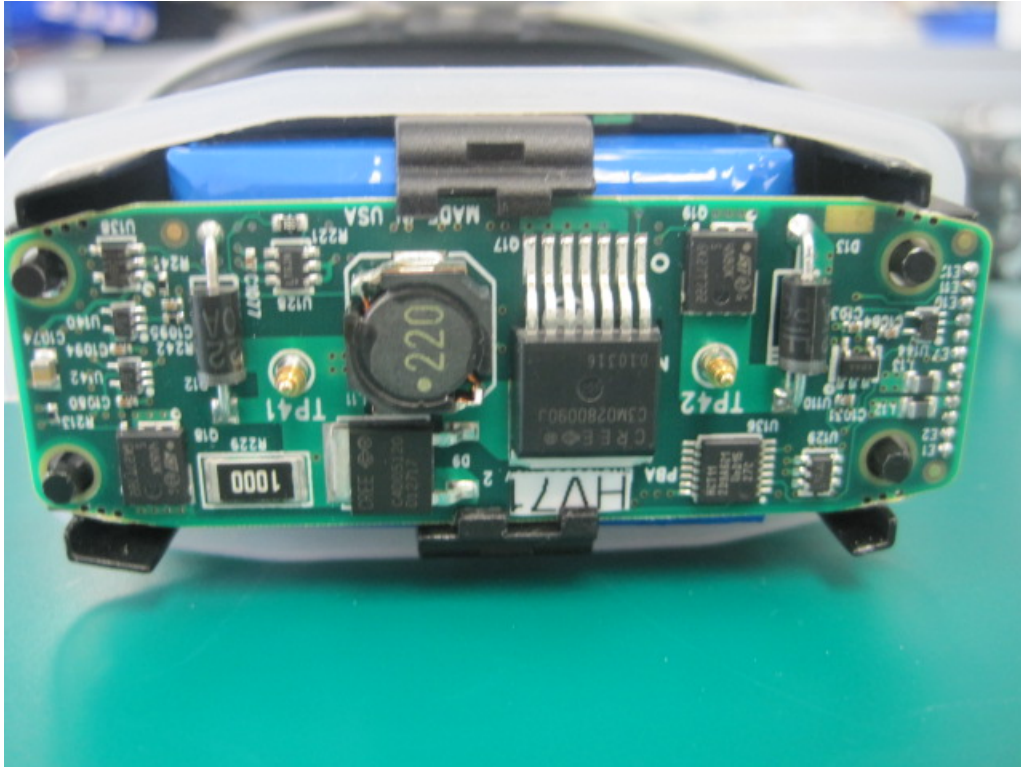

INTERNAL PHOTOGRAPHS

| | | |
|------------------------|---|-------------------------|
| | <p>OnPoint Systems, LLC FCC ID: XPY1CGM5NNN</p> | <p>Model: SARA-U201</p> |
| <p>Internal Photos</p> | <p>EUT Type: GSM/W-CDMA Module</p> | <p>Page 1 of 5</p> |

| | | |
|-----------------|---|------------------|
| | OnPoint Systems, LLC FCC ID: XPY1CGM5N11N | Model: SARA-U201 |
| Internal Photos | EUT Type: GSM/W-CDMA Module | Page 3 of 5 |

| | | |
|------------------------|---|-------------------------|
| | <p>OnPoint Systems, LLC FCC ID: XPY1CGM5NNN</p> | <p>Model: SARA-U201</p> |
| <p>Internal Photos</p> | <p>EUT Type: GSM/W-CDMA Module</p> | <p>Page 4 of 5</p> |

| | | |
|---|--|------------------|
|  | OnPoint Systems, LLC FCC ID: XPY1CGM5NNN | Model: SARA-U201 |
| Internal Photos | EUT Type: GSM/W-CDMA Module | Page 5 of 5 |