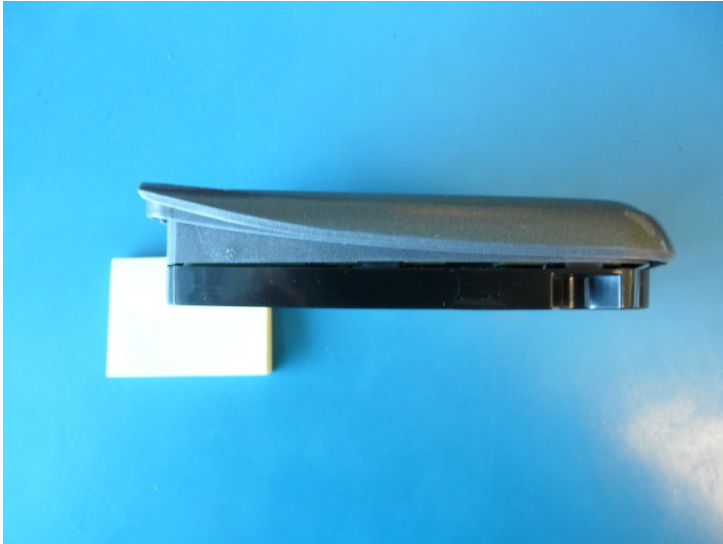

EXTERNAL PHOTOS

Company Name	Ingersoll Rand
Model #	23507296 and 23507262
FCC ID #	XPB-MTADCRED
IC #	8053B-MTADCRED

Front of Unit

Side View #1

<u>EXTERNAL PHOTOS</u>	
Company Name	Ingersoll Rand
Model #	23507296 and 23507262
FCC ID #	XPB-MTADCRED
IC #	8053B-MTADCRED

Side View #2

Side View #3

<u>EXTERNAL PHOTOS</u>	
Company Name	Ingersoll Rand
Model #	23507296 and 23507262
FCC ID #	XPB-MTADCRED
IC #	8053B-MTADCRED

Side View #4

Bottom View

Ingersoll Rand Response to Issue 2