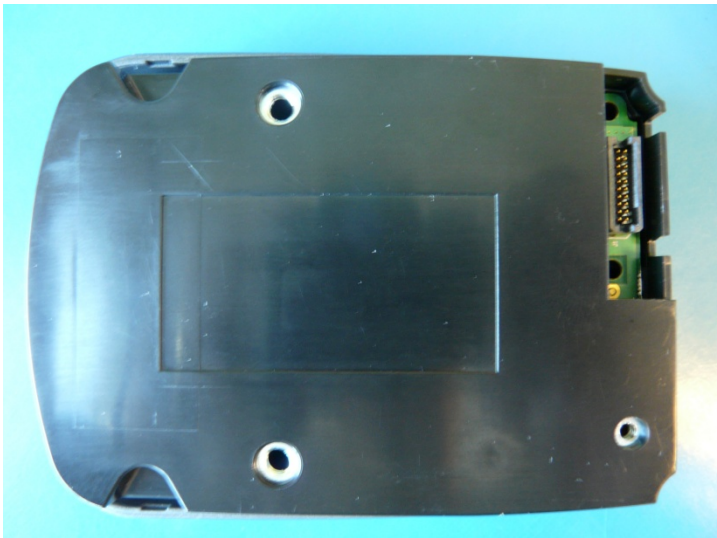

EXTERNAL PHOTOS

Company Name	Ingersoll Rand
Model #	23507296 and 23507262
FCC ID #	XPB-MTADCRED
IC #	8053B-MTADCRED

Front of Unit

Side View #1

<u>EXTERNAL PHOTOS</u>	
Company Name	Ingersoll Rand
Model #	23507296 and 23507262
FCC ID #	XPB-MTADCRED
IC #	8053B-MTADCRED

Side View #2

Side View #3

<u>EXTERNAL PHOTOS</u>	
Company Name	Ingersoll Rand
Model #	23507296 and 23507262
FCC ID #	XPB-MTADCRED
IC #	8053B-MTADCRED

Side View #4

Bottom View

Ingersoll Rand Response to Issue 2