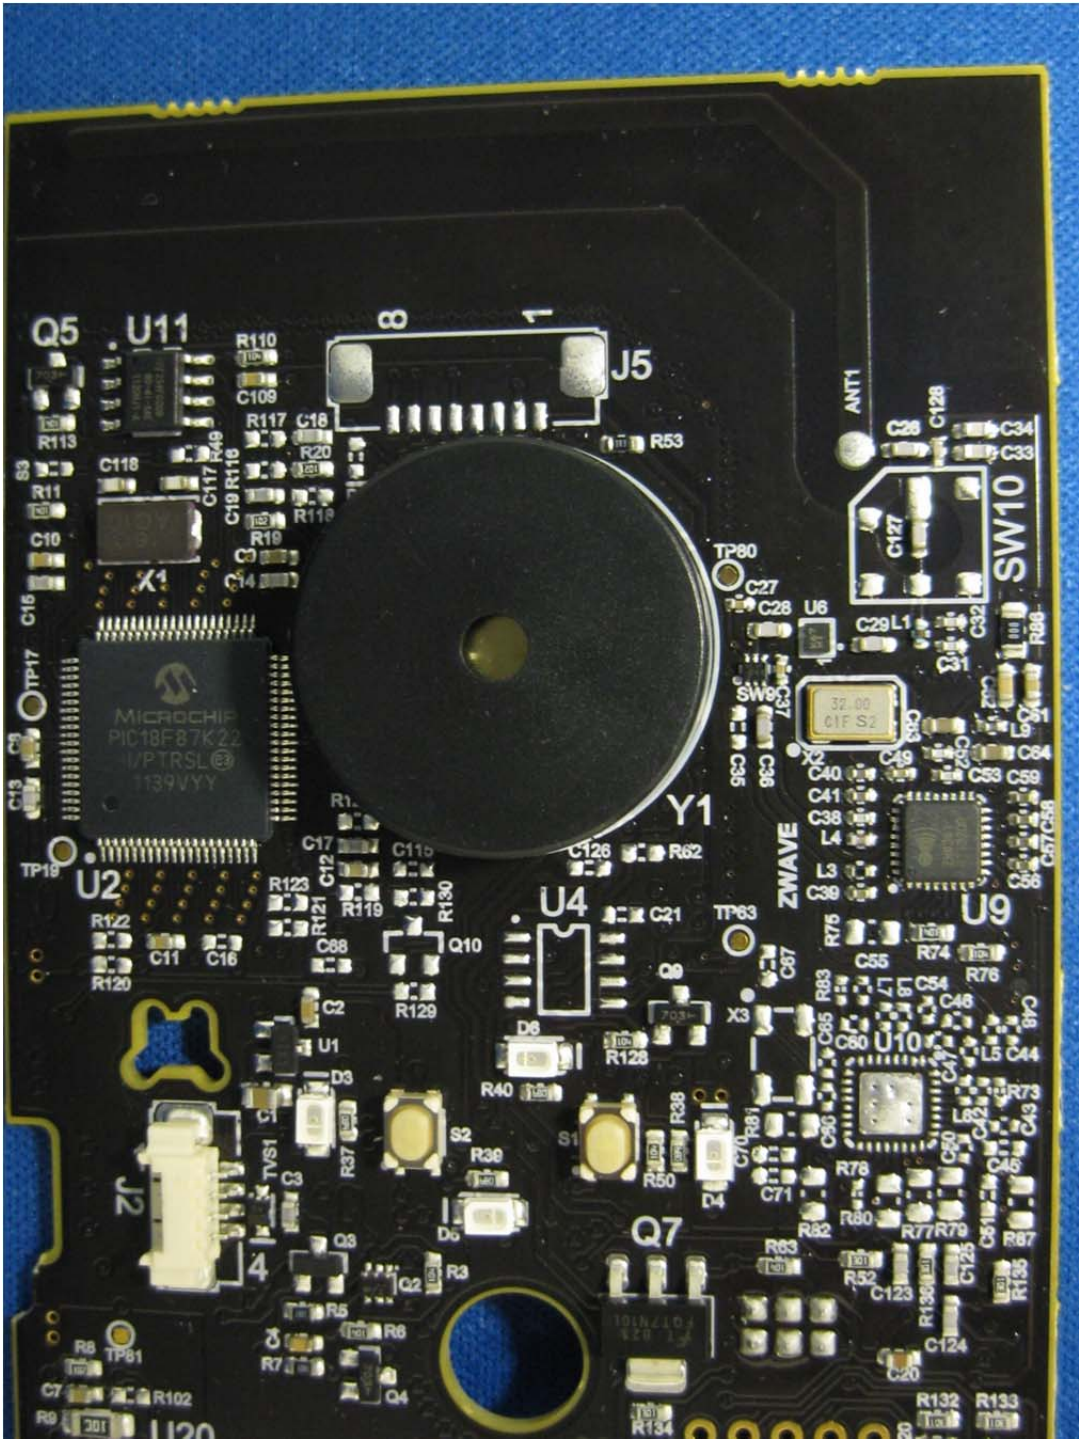

INTERNAL PHOTOS

Company Name	Ingersoll Rand Security Technologies
Model #	23685159
FCC ID #	XPB-NGREHPPD
IC #	8053B-NGREHPPD

<u>INTERNAL PHOTOS</u>	
Company Name	Ingersoll Rand Security Technologies
Model #	23685159
FCC ID #	XPB-NGREHPPD
IC #	8053B-NGREHPPD

Close up of trace antenna