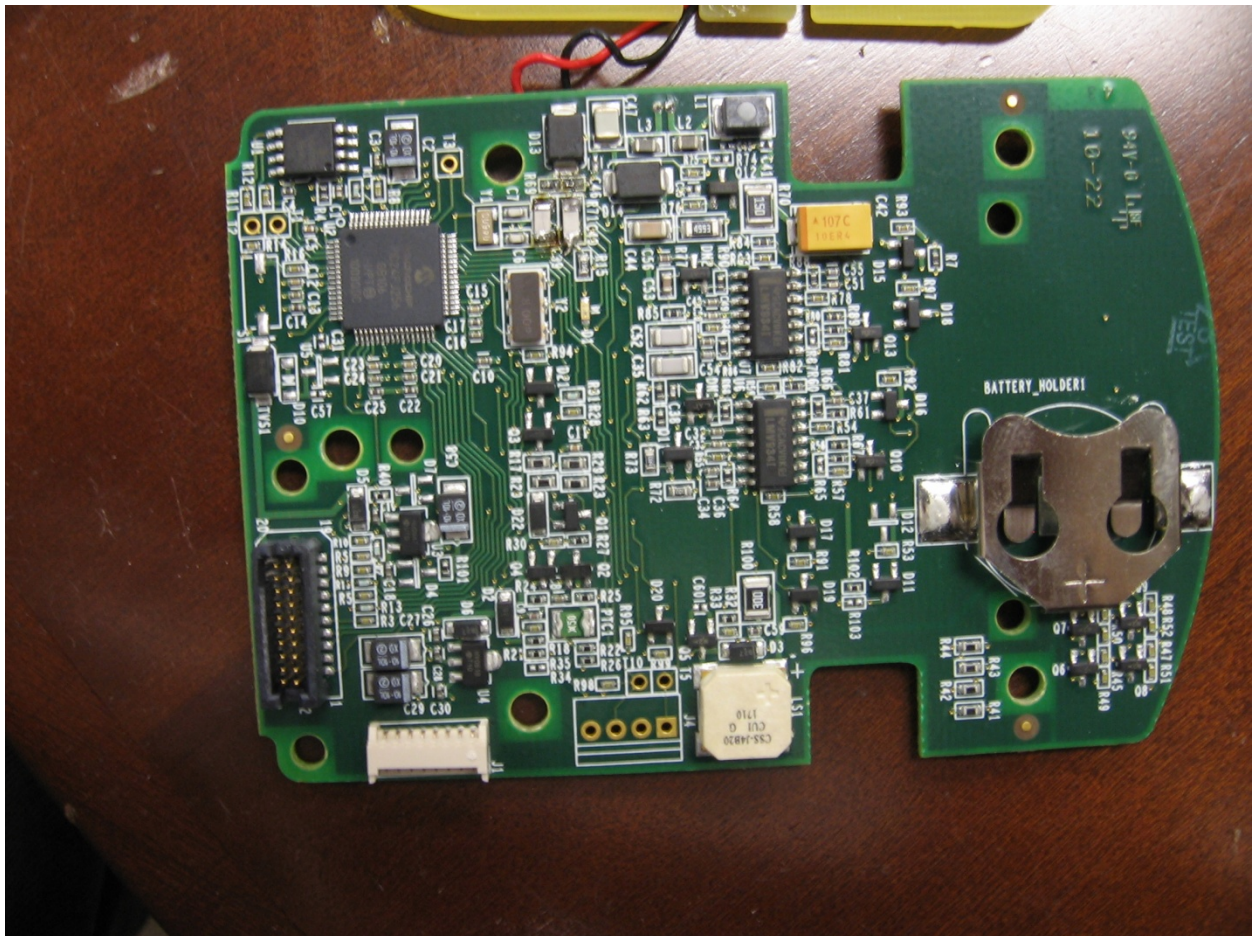

INTERNAL PHOTOS

Company Name	Ingersoll Rand Security Technologies
Model #	23518350
FCC ID #	XPB-COPROX
IC #	8053B-COPROX

Backside of 125KHz Radio Board with Antenna

INTERNAL PHOTOS

Company Name	Ingersoll Rand Security Technologies
Model #	23518350
FCC ID #	XPB-COPROX
IC #	8053B-COPROX

Close-up of Backside of RF Board

INTERNAL PHOTOS

Company Name	Ingersoll Rand Security Technologies
Model #	23518350
FCC ID #	XPB-COPROX
IC #	8053B-COPROX

Close-up of RF Section